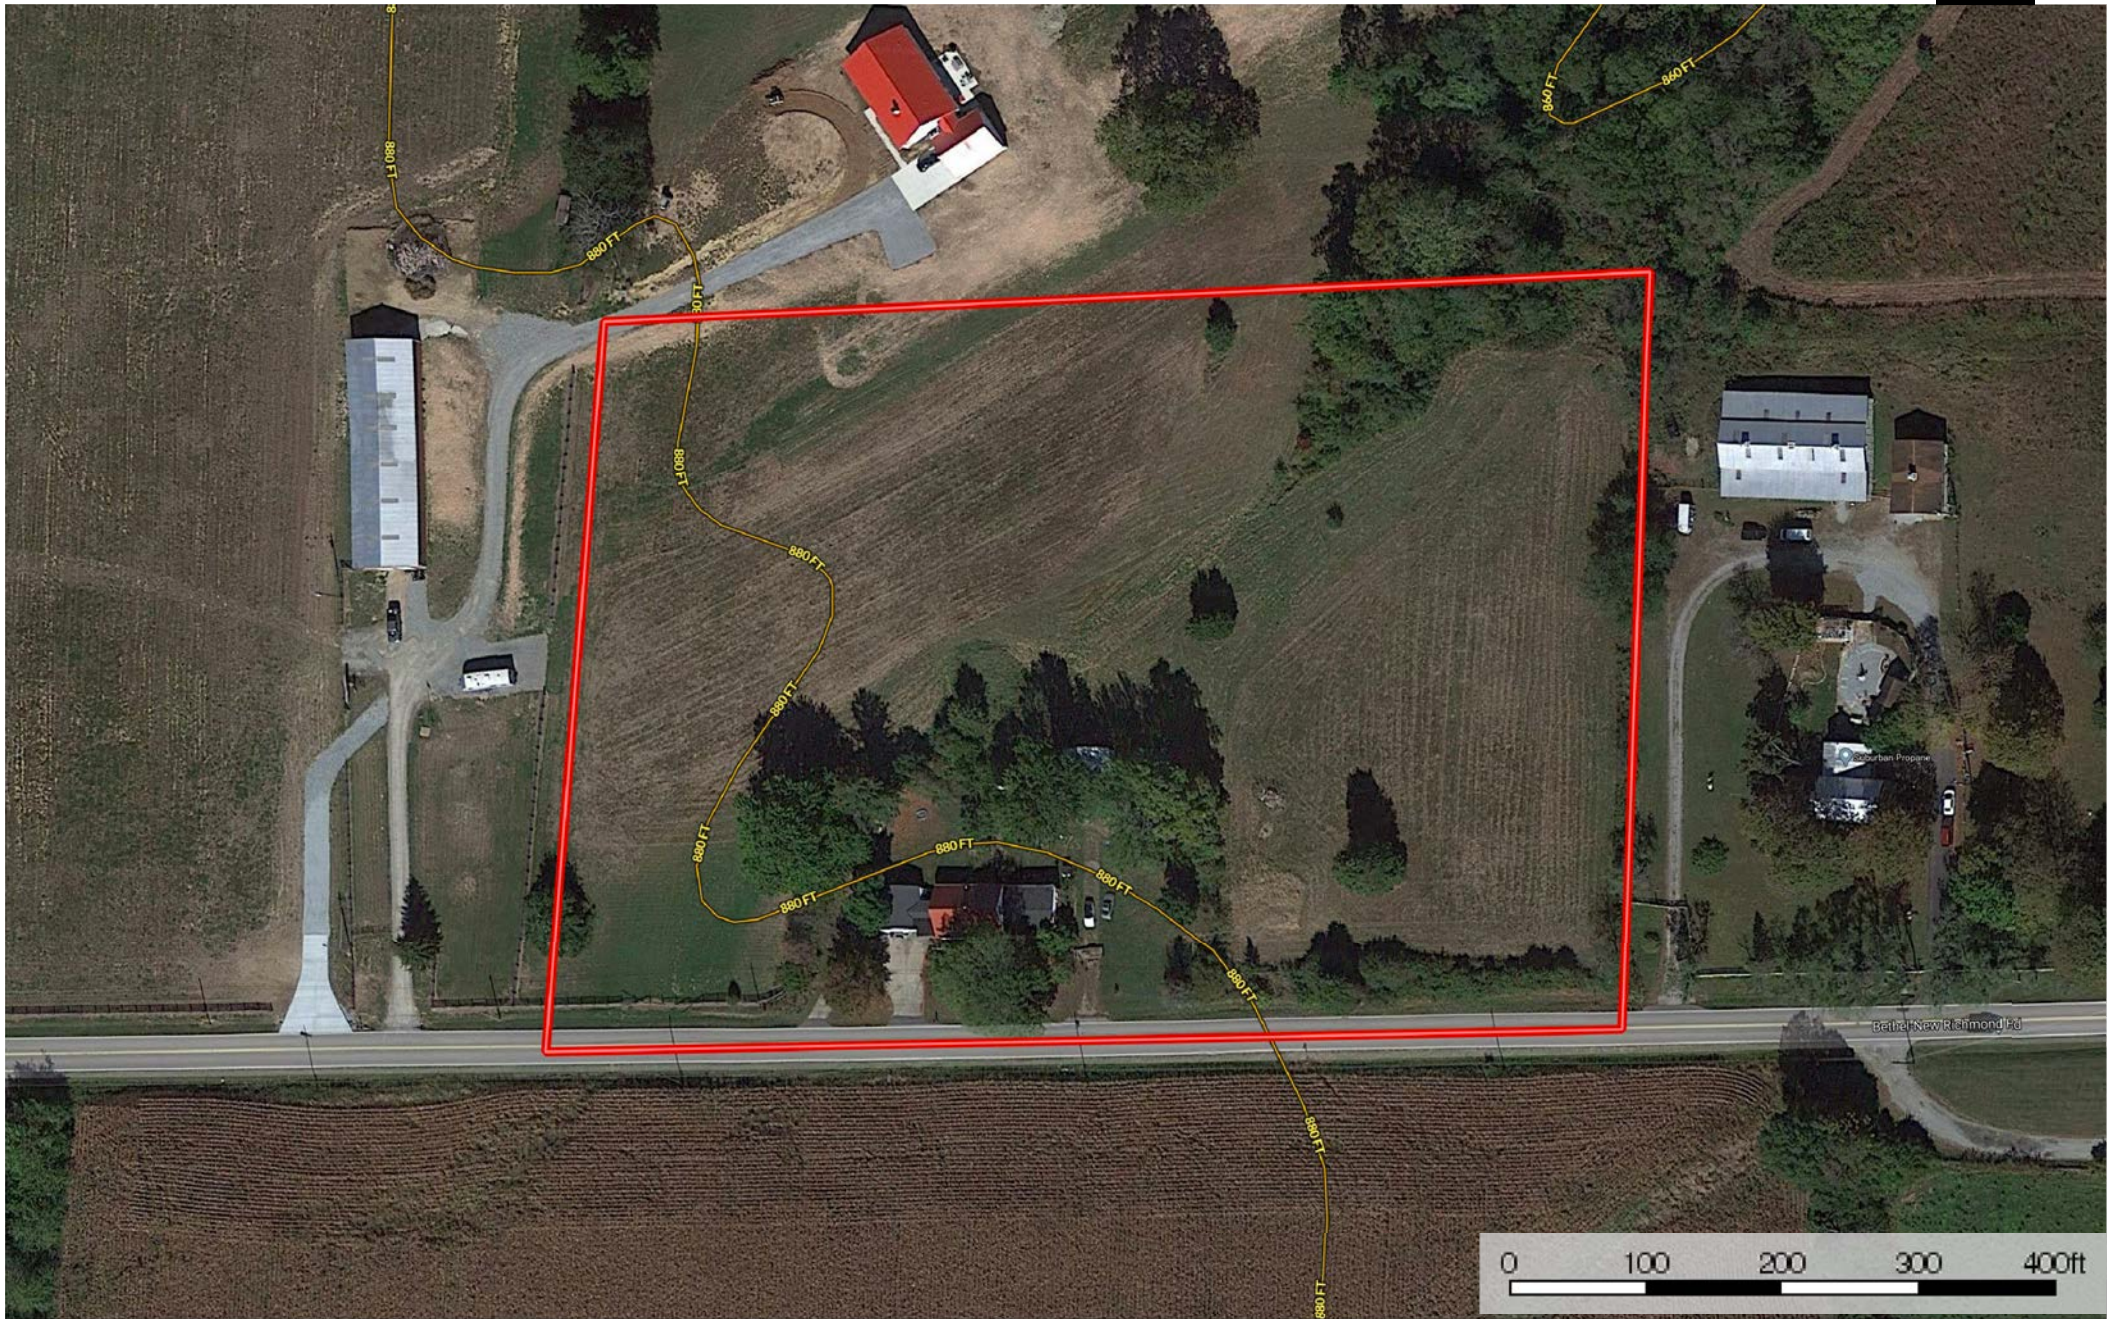

# 1910 Bethel New Richmond Road New Richmond Monroe Twp Ohio

Clermont County, Ohio, 5.92 AC +/-

 Boundary