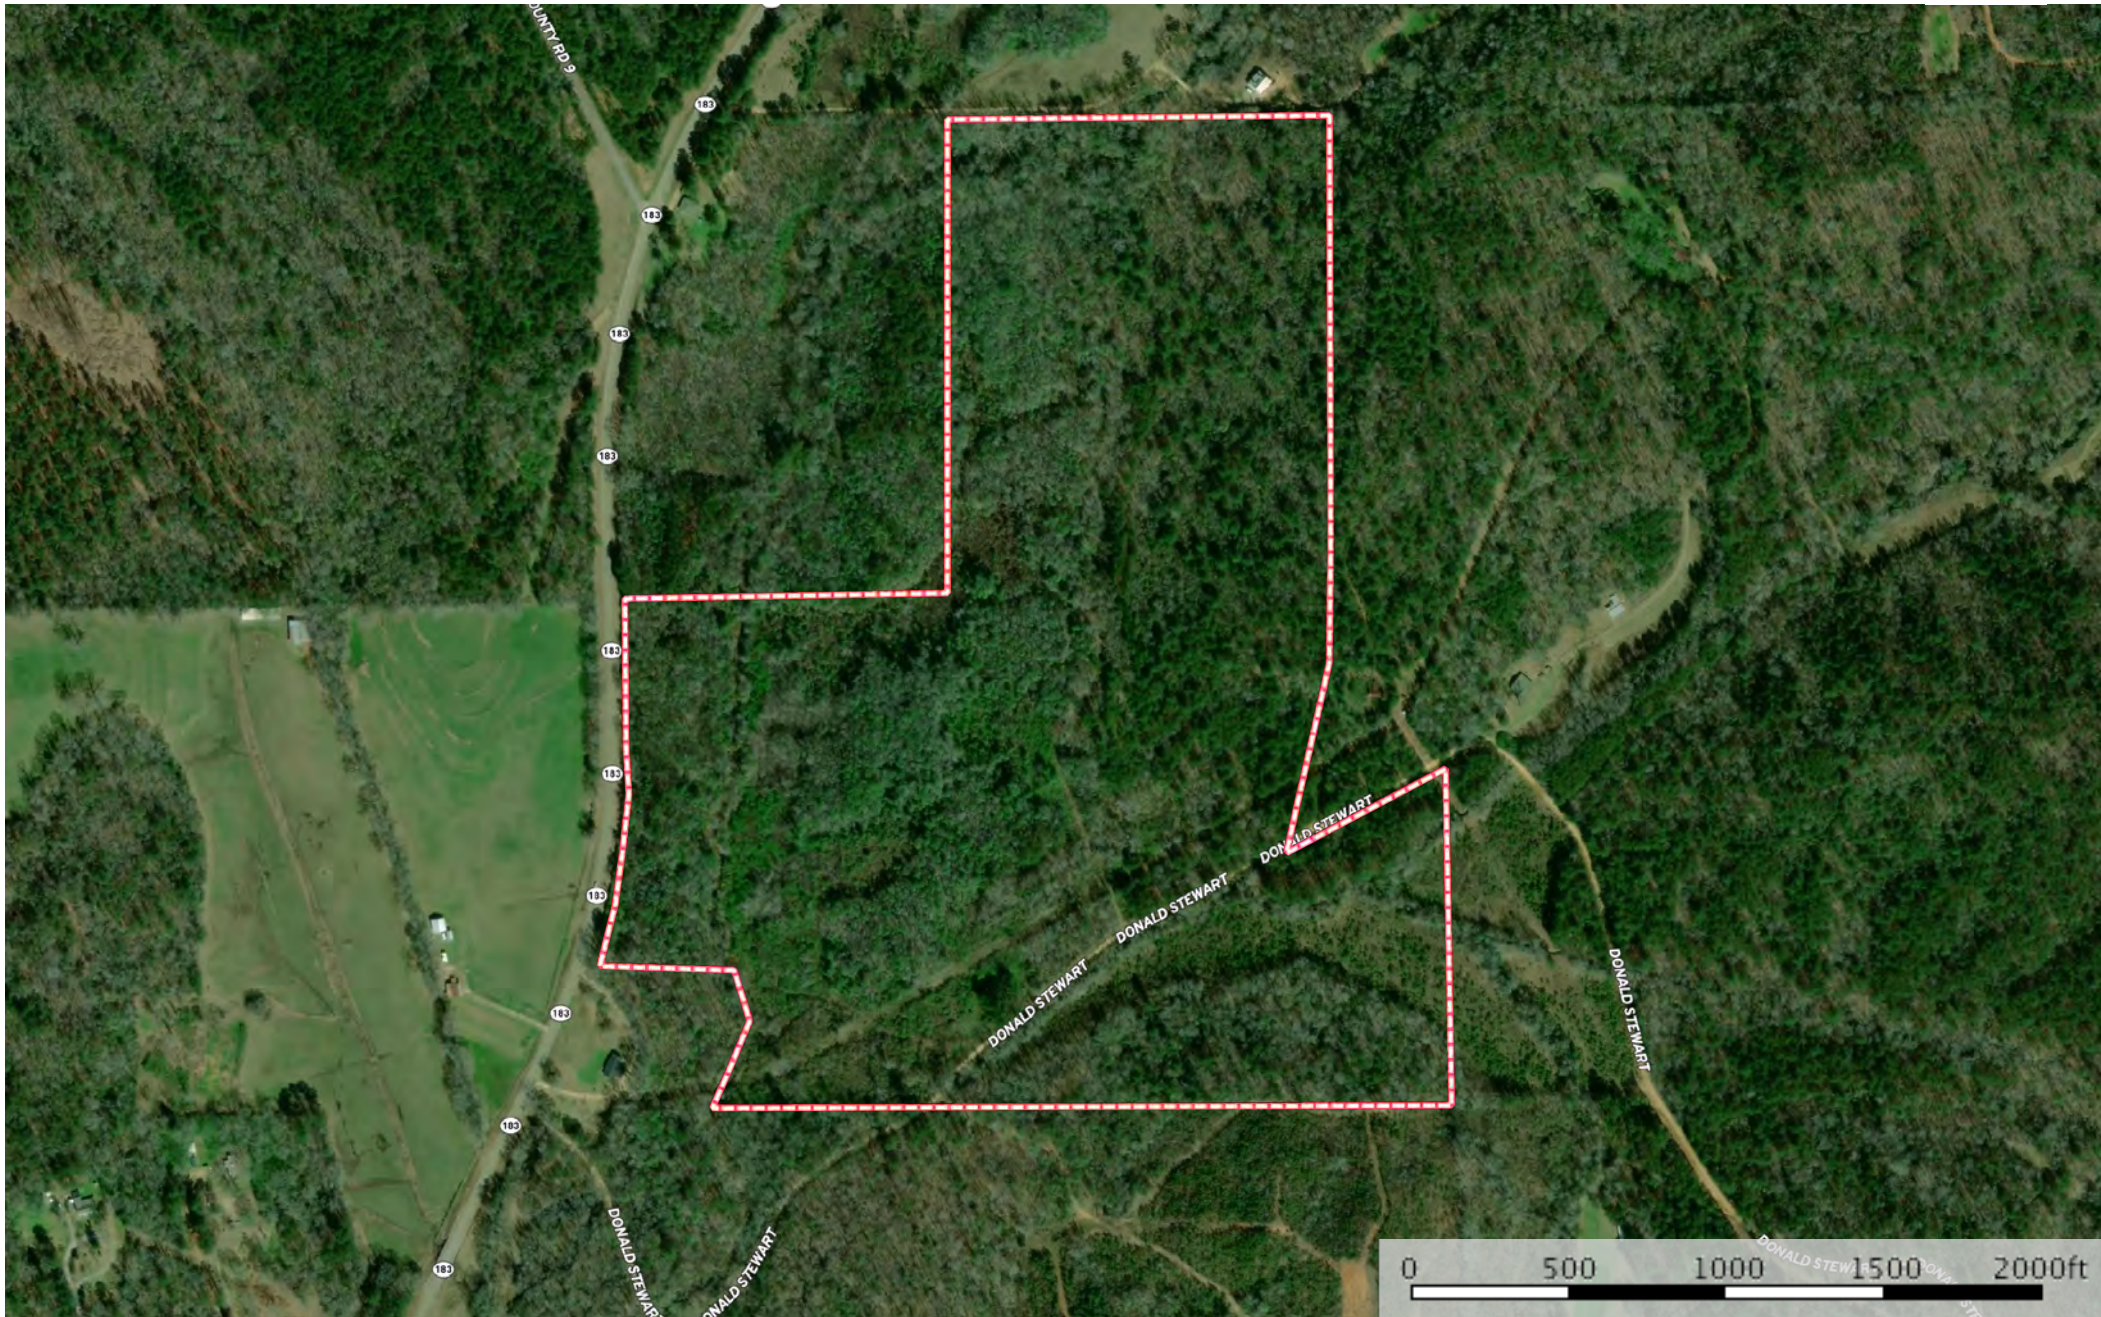

92 acres Perry County Creel

Perry County, Alabama, 92 AC +/-

 Boundary