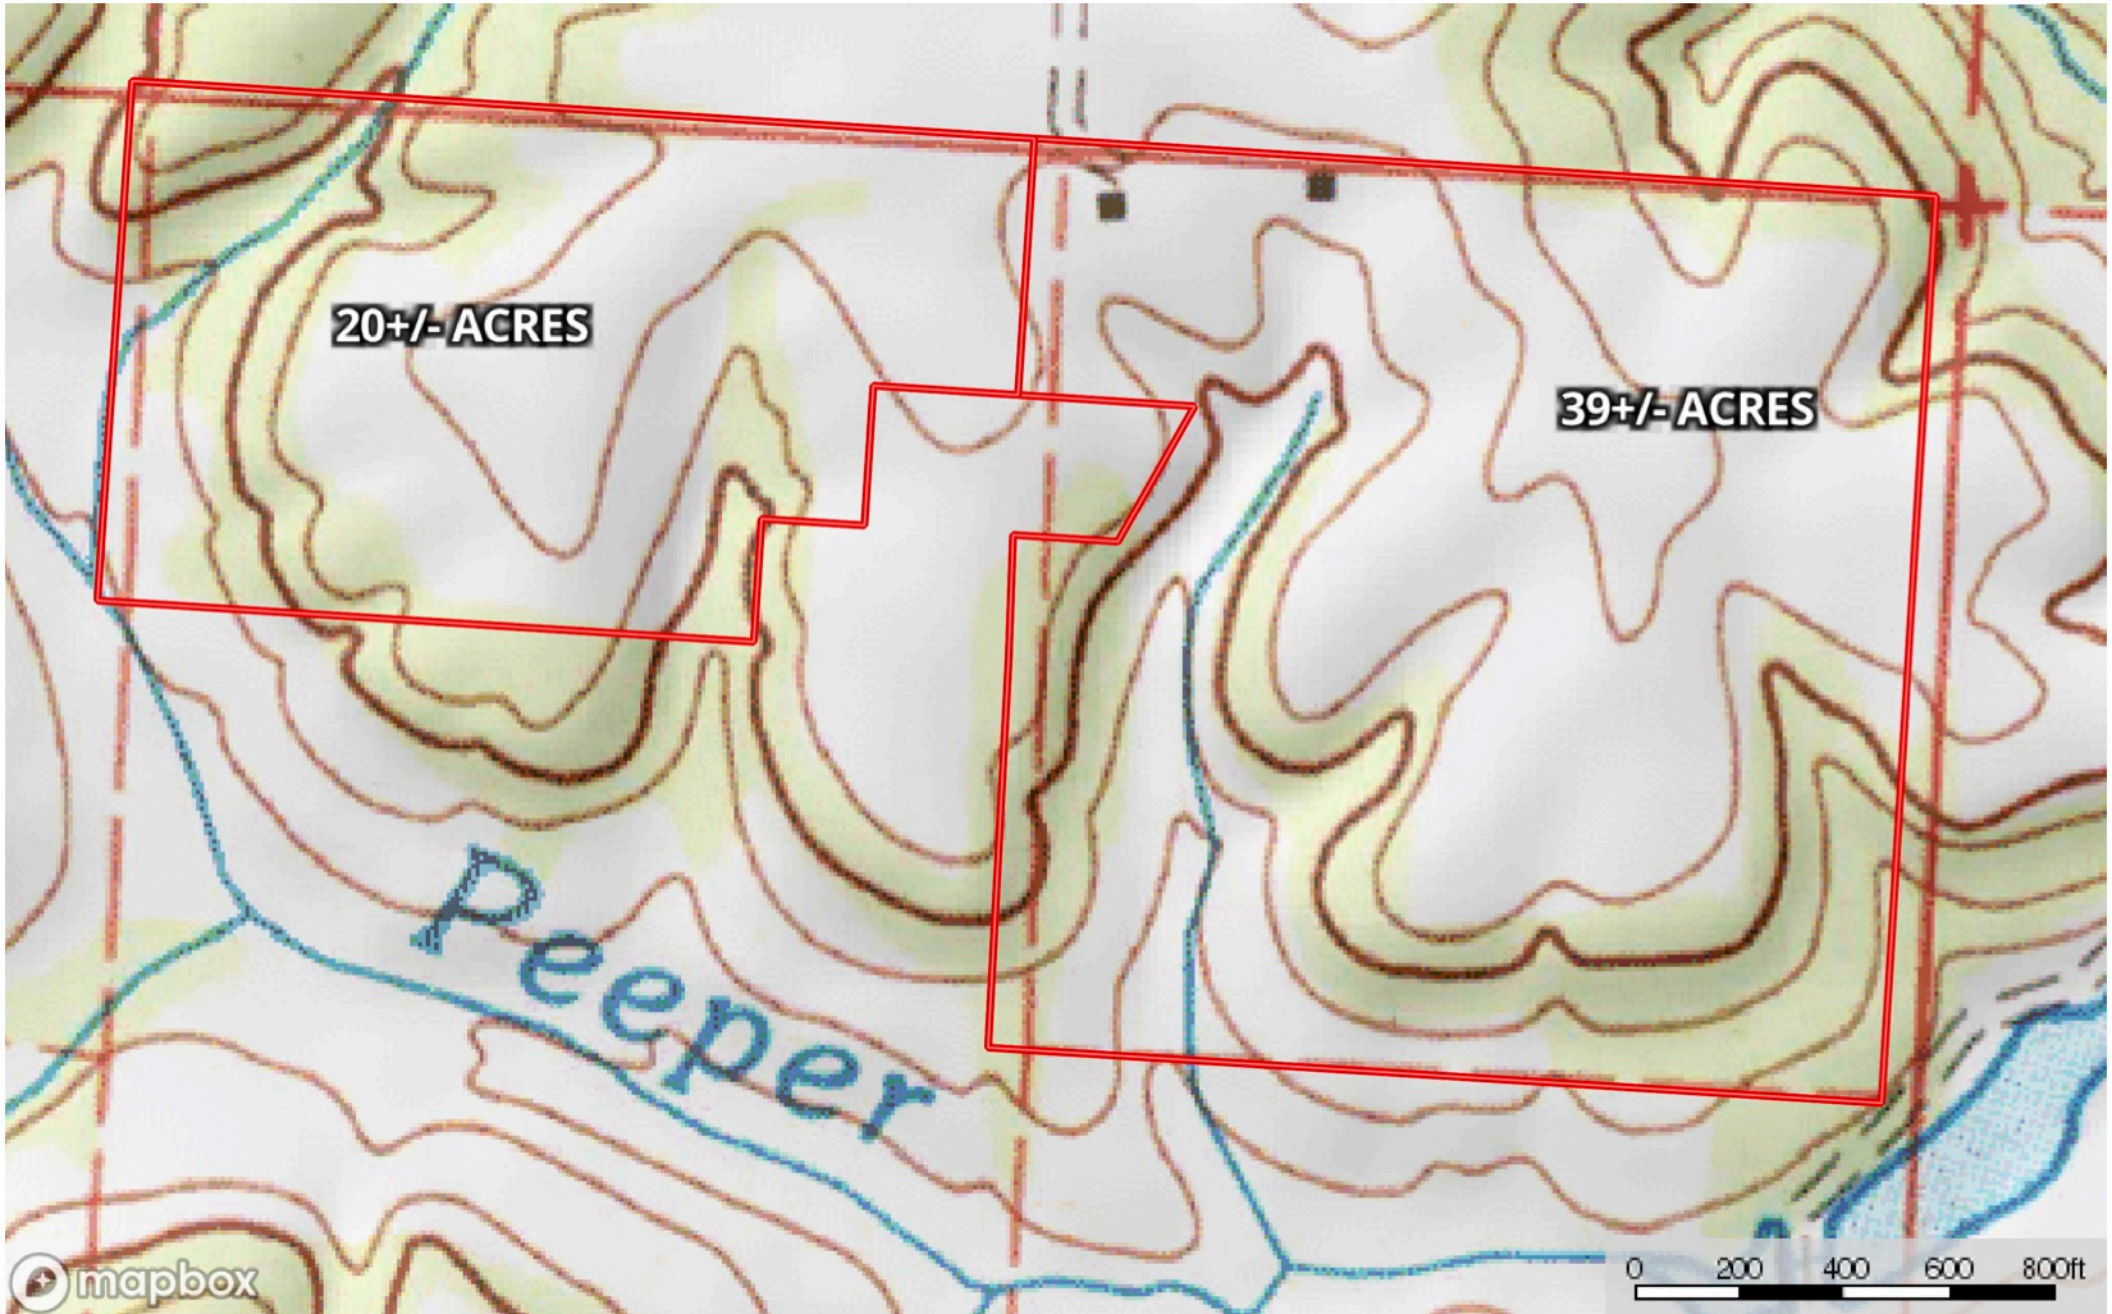

Wainwright Ln 20 & 39 acres
Morgan County, Ohio, AC +/-

 Boundary