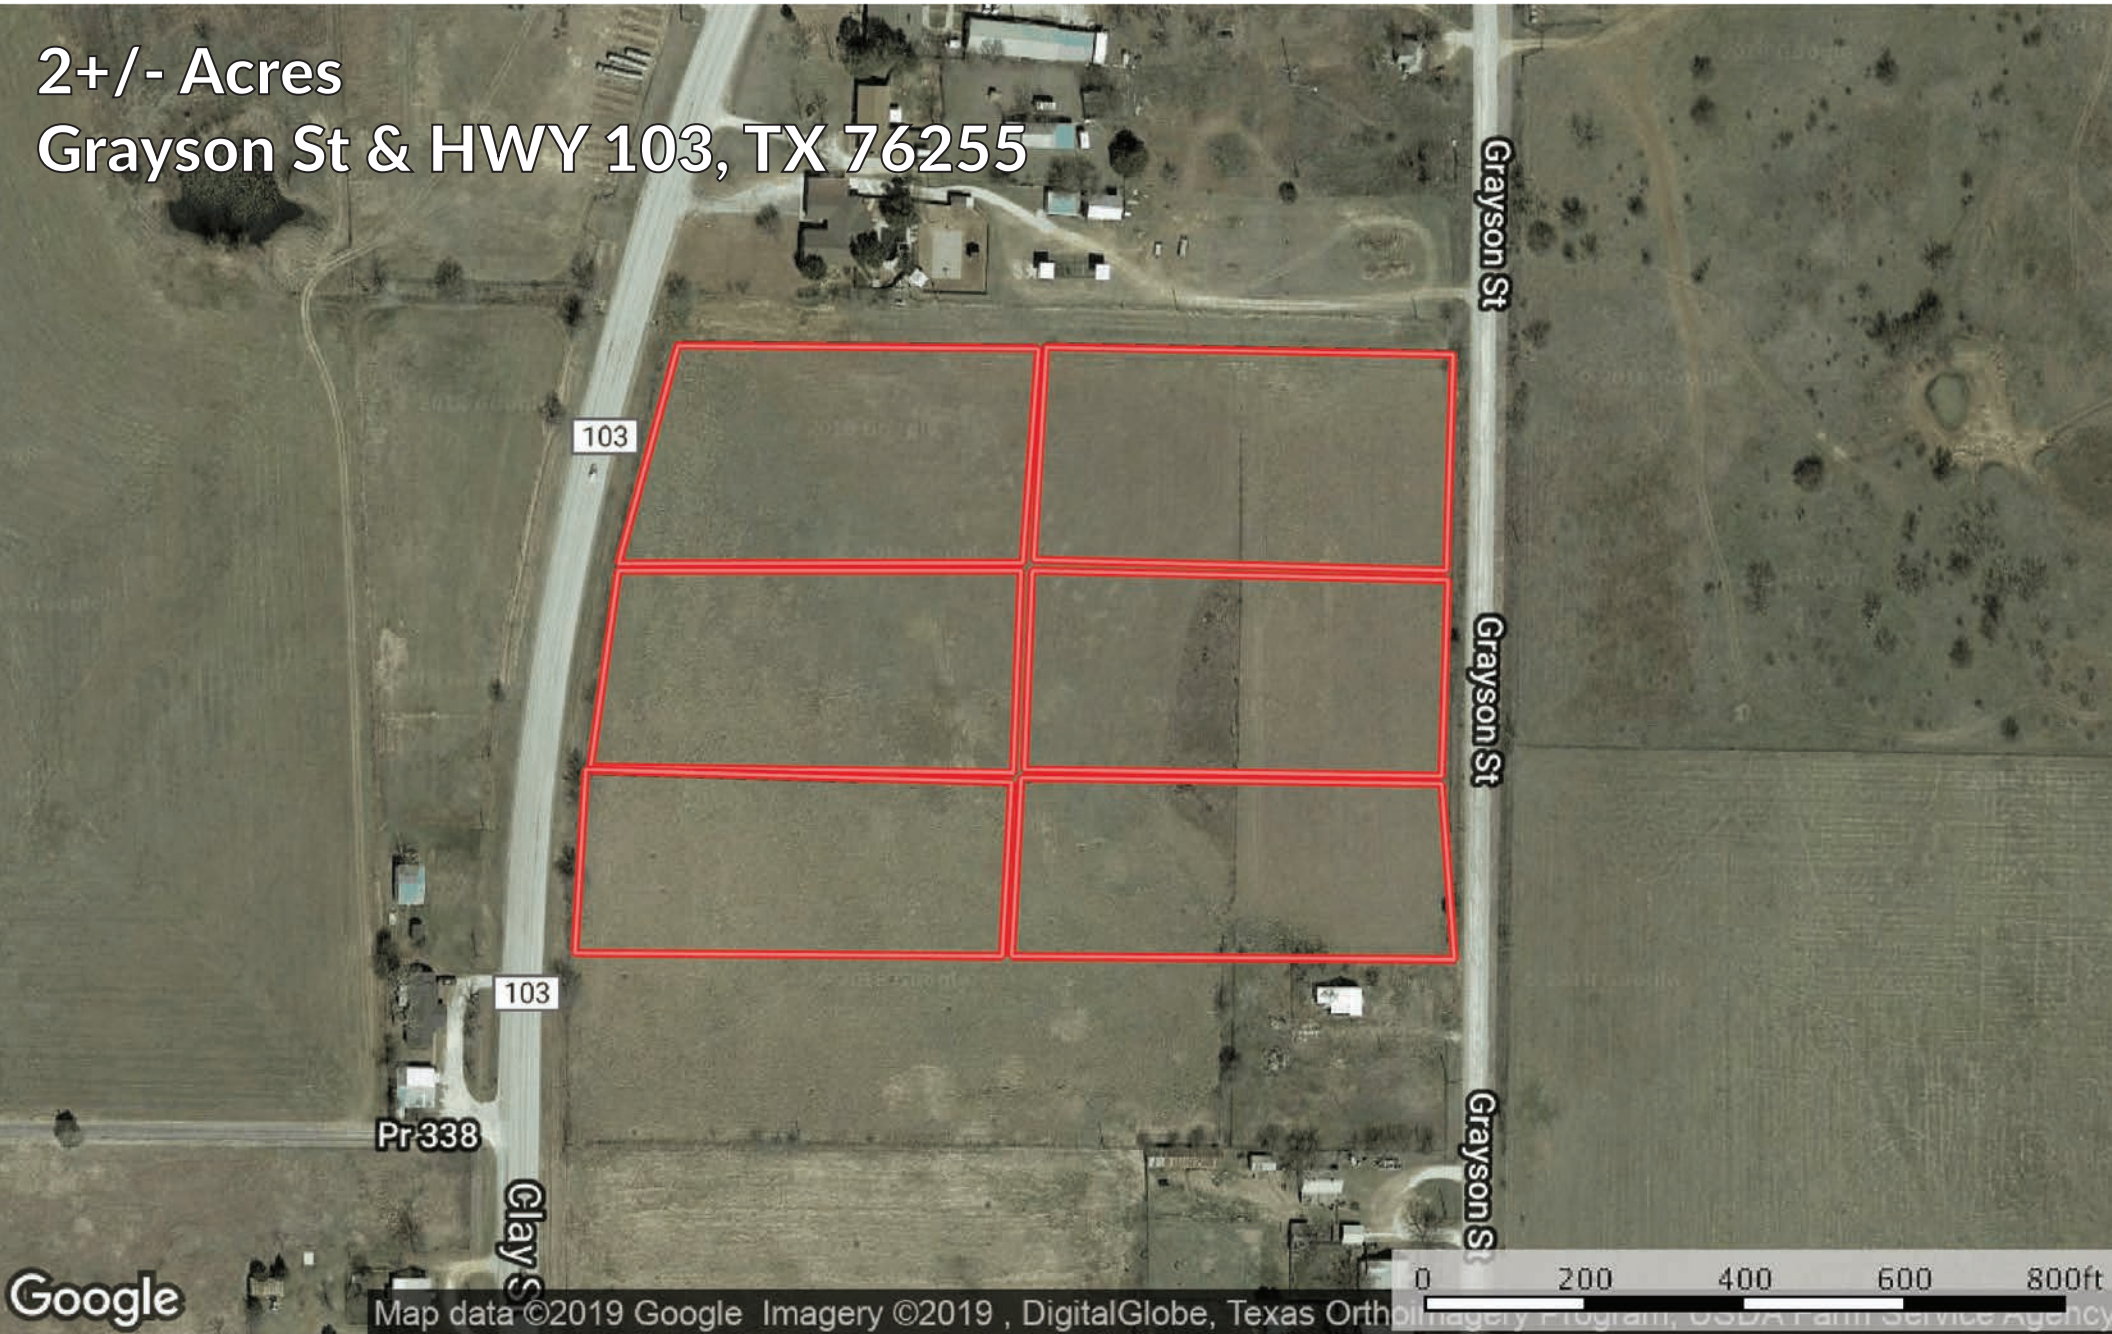

2+/- Acres
Grayson St & HWY 103, TX 76255

Google

Map data ©2019 Google Imagery ©2019, DigitalGlobe, Texas OrthoImagery Program, USDA Farm Service Agency

Boundary