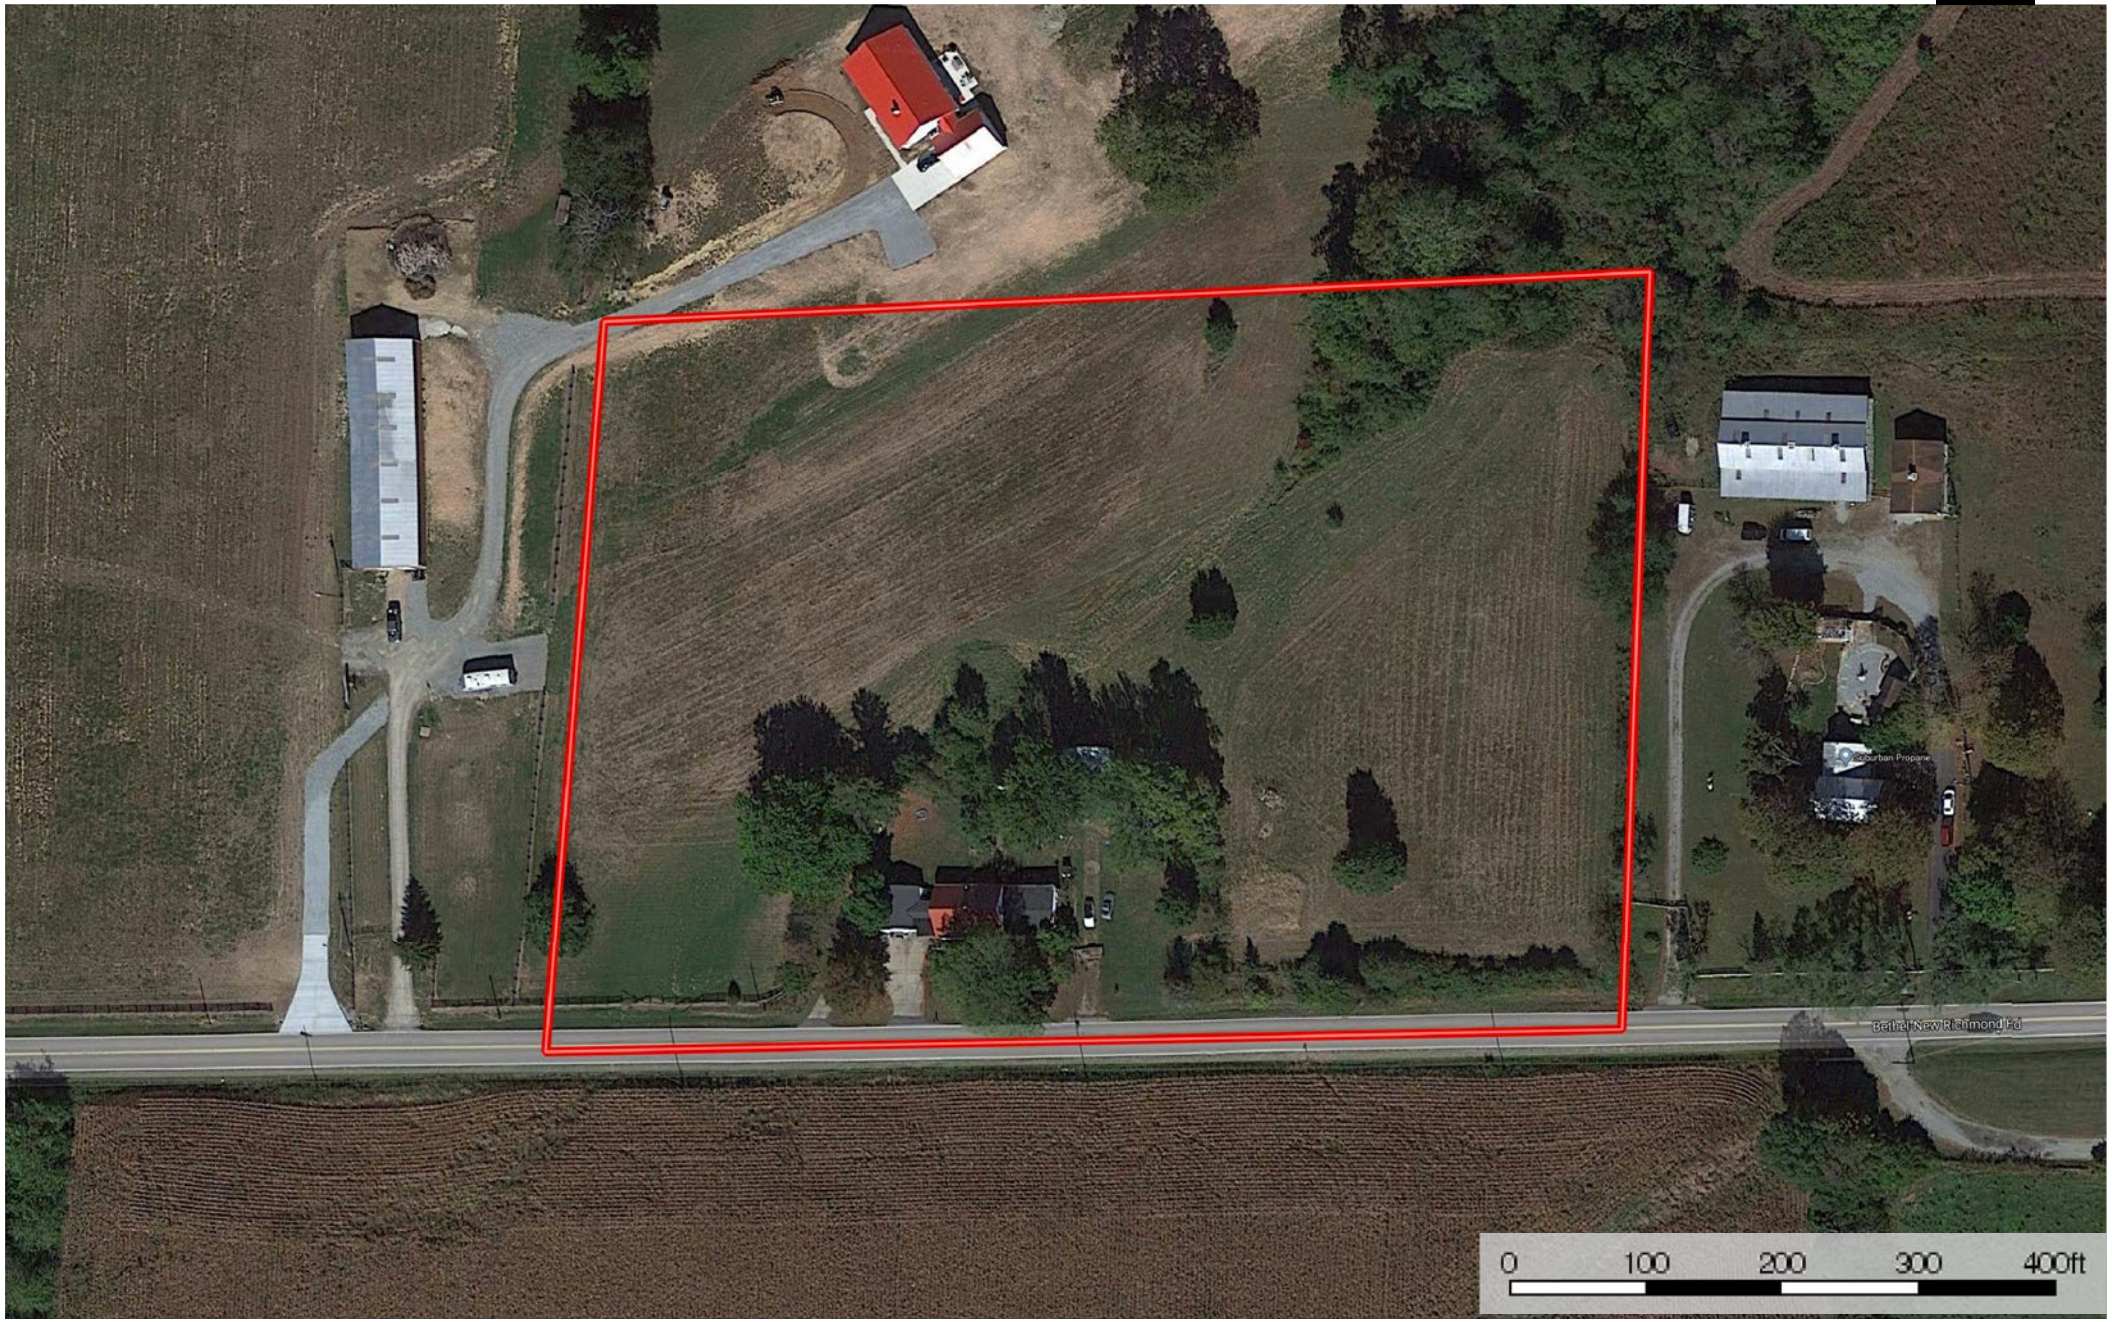

# 1910 Bethel New Richmond Road New Richmond Monroe Twp Ohio

Clermont County, Ohio, 5.92 AC +/-

 Boundary