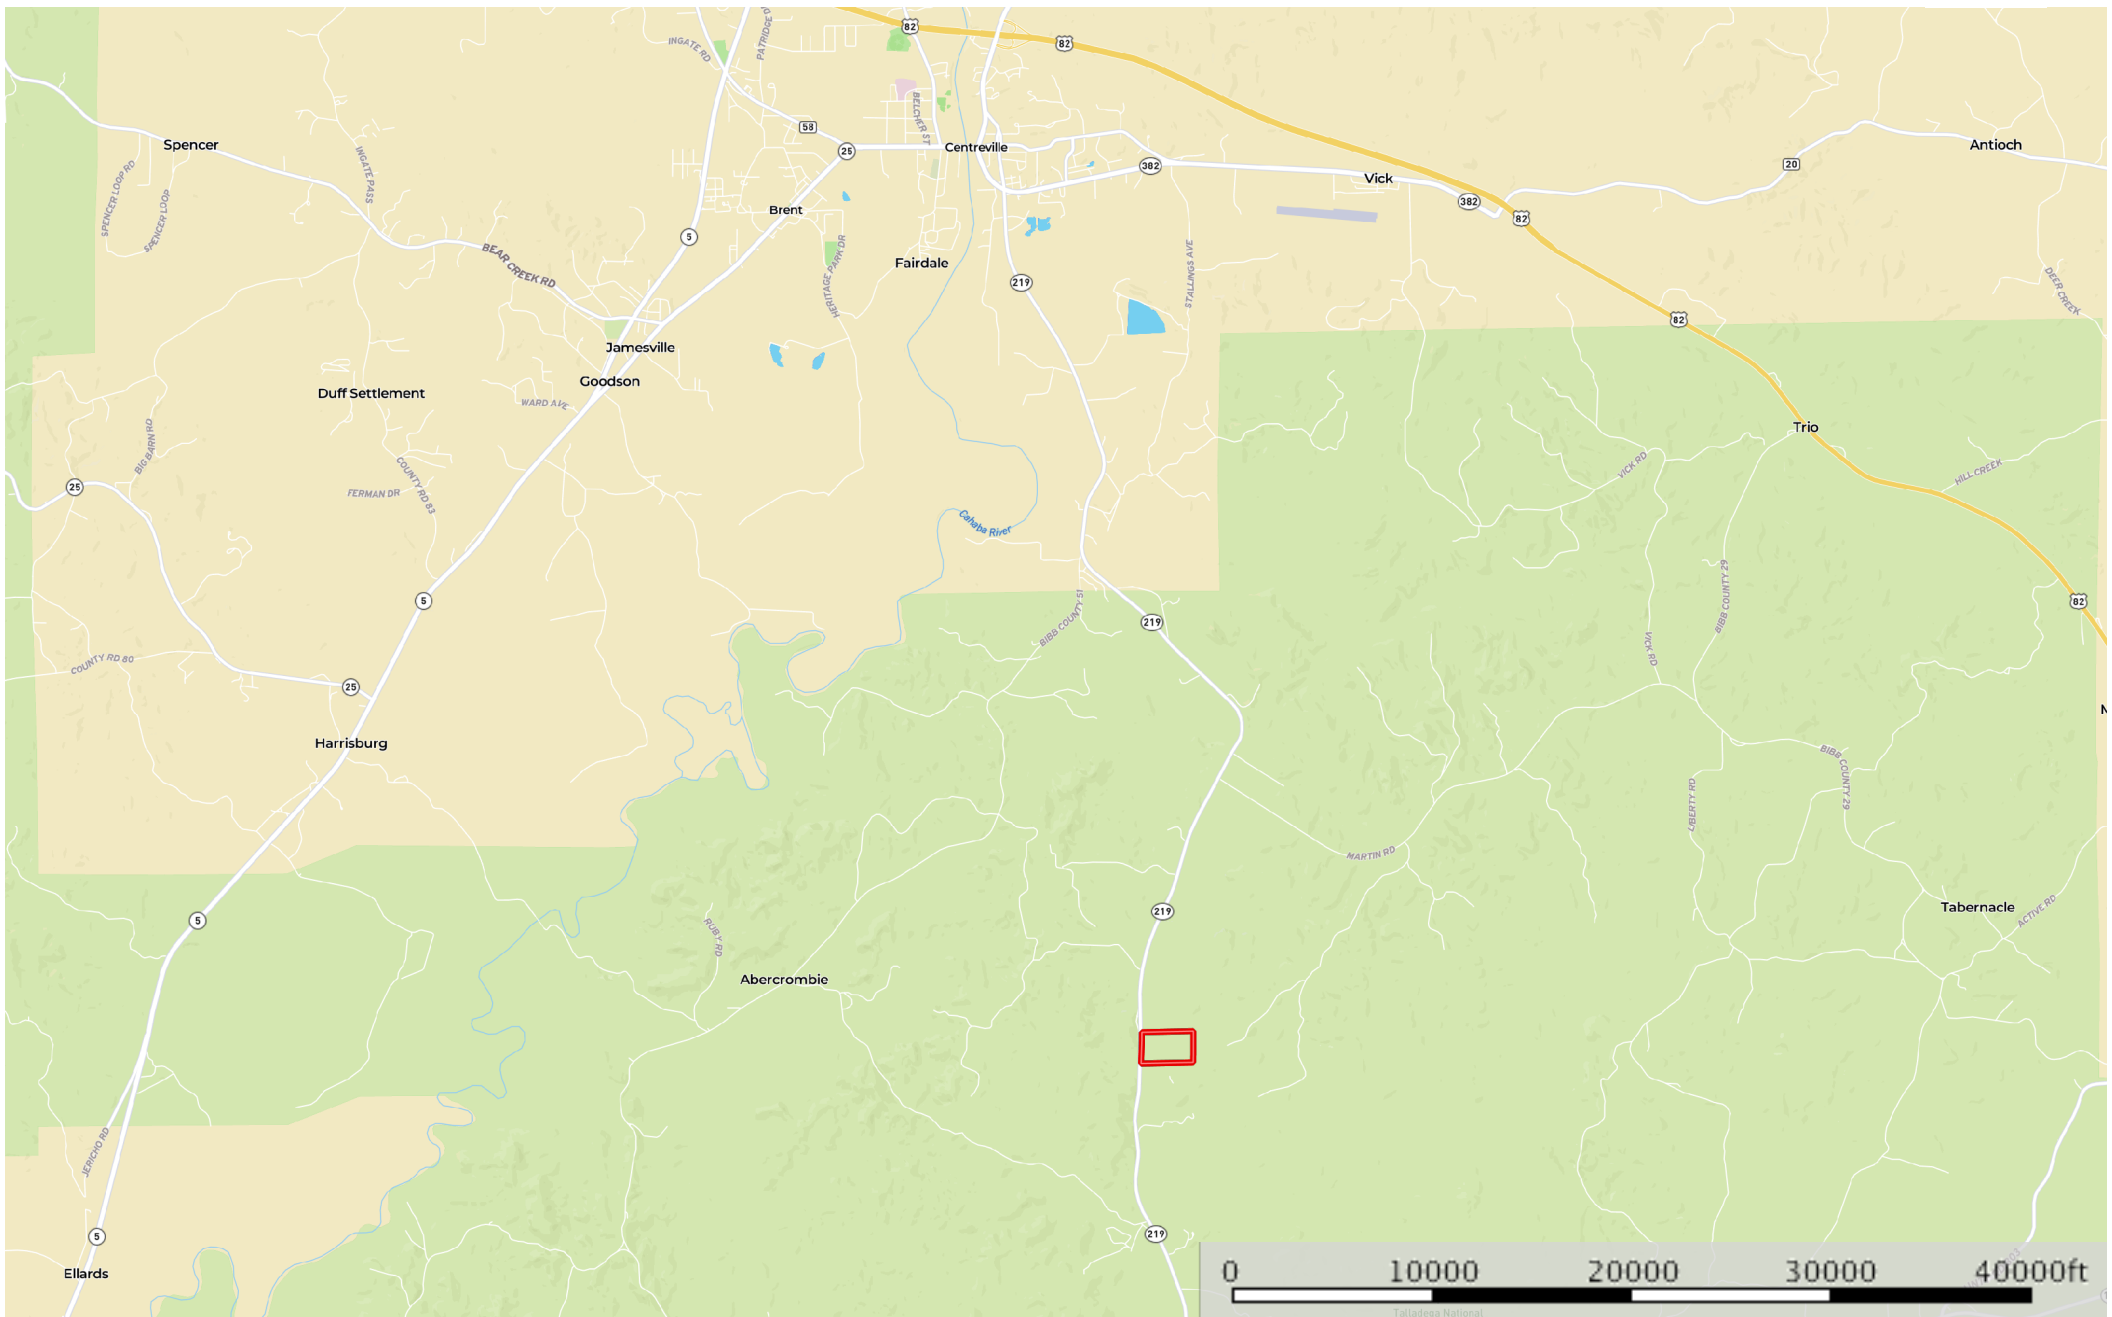

68 acres +/- Bibb County Gamble

Alabama, 68 AC +/-

 Boundary