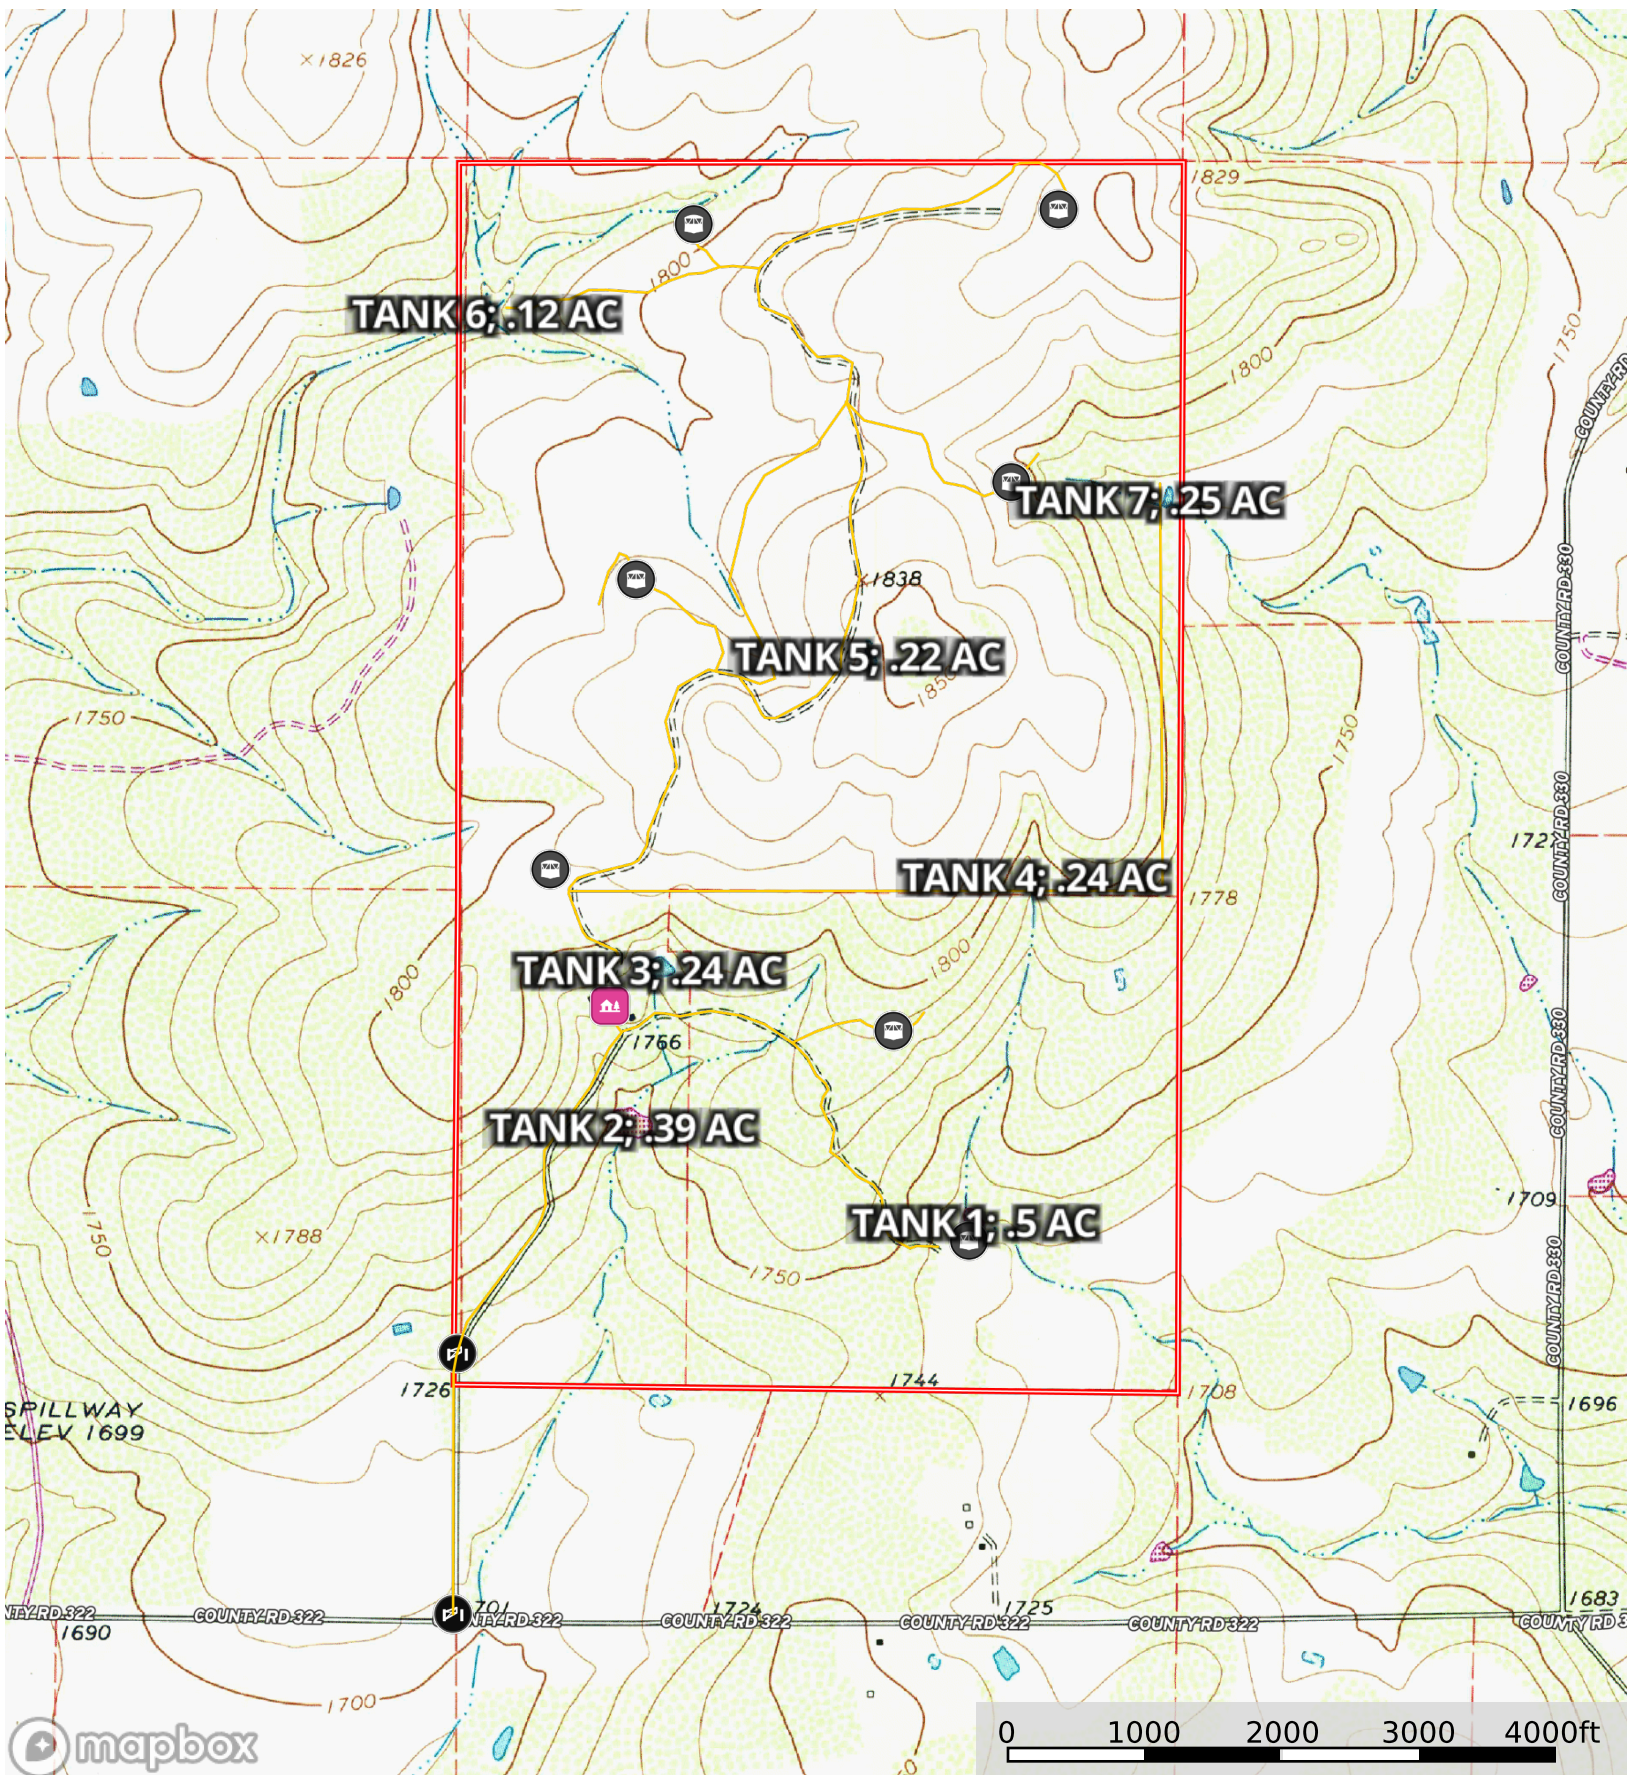

PG Quail Ranch
Texas, AC +/-

mapbox

0 1000 2000 3000 4000ft

Cabin	Blind	Gate	Primary Road	Tank 7 ; .25 ac	Tank 5 ; .22 ac	Tank 3 ; .24 ac	Tank 2 ; .39 ac	Tank 1 ; .5 ac	Tank 6 ; .12 ac
Tank 4 ; .24 ac	Boundary								