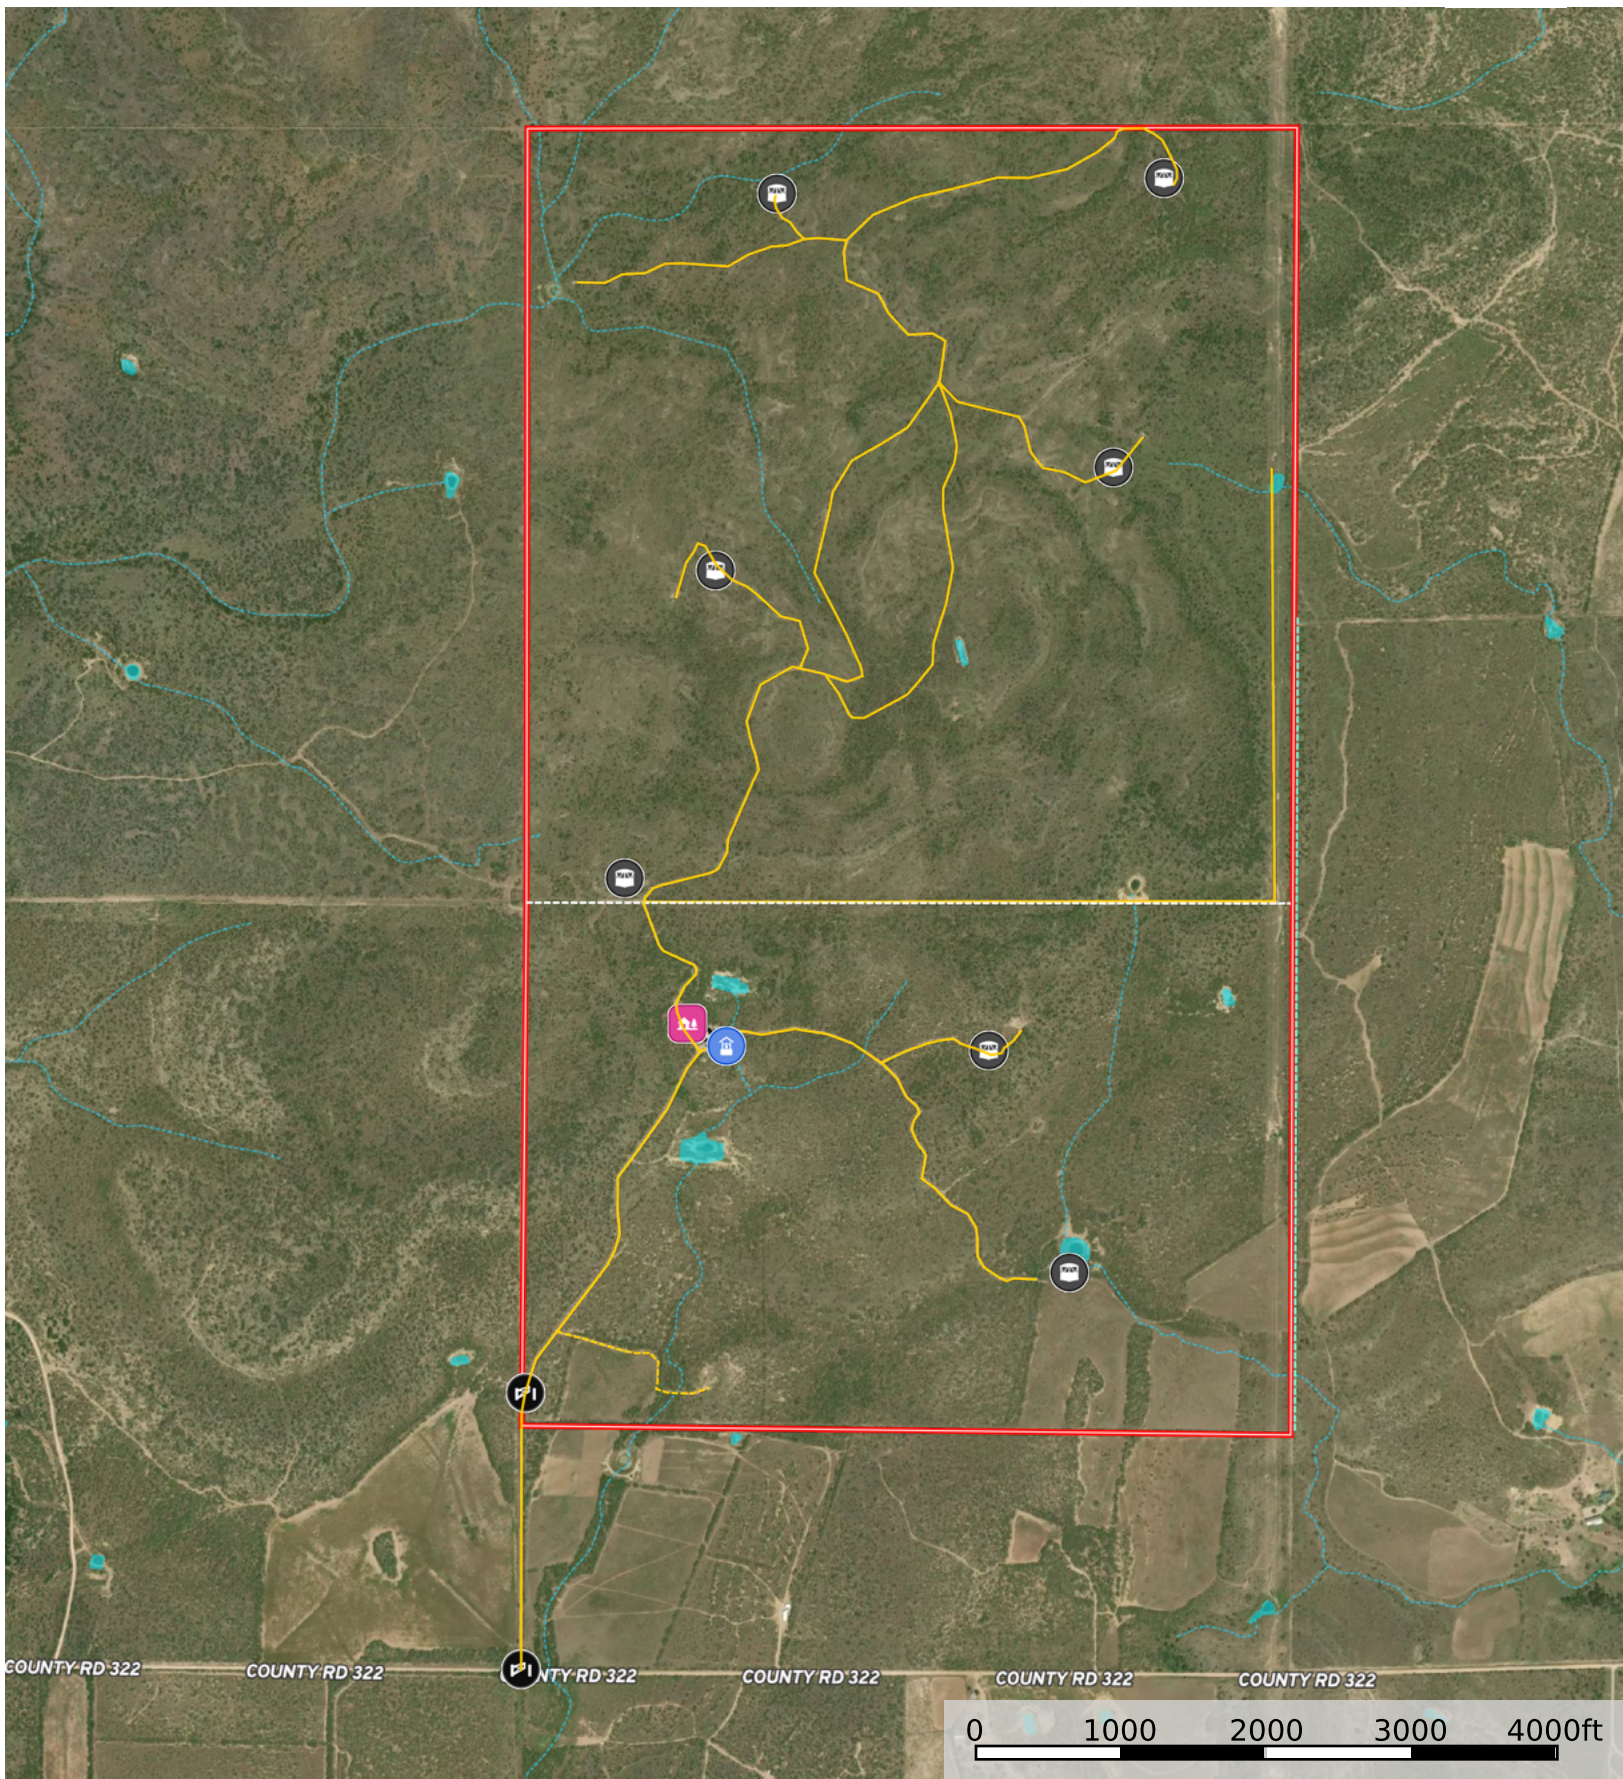

PG Quail Ranch

Texas, AC +/-

Well	Cabin	Blind	Gate	High Game Fence	Fence	Road / Trail	Primary Road	Boundary	Stream, Intermittent
River/Creek	Water Body								