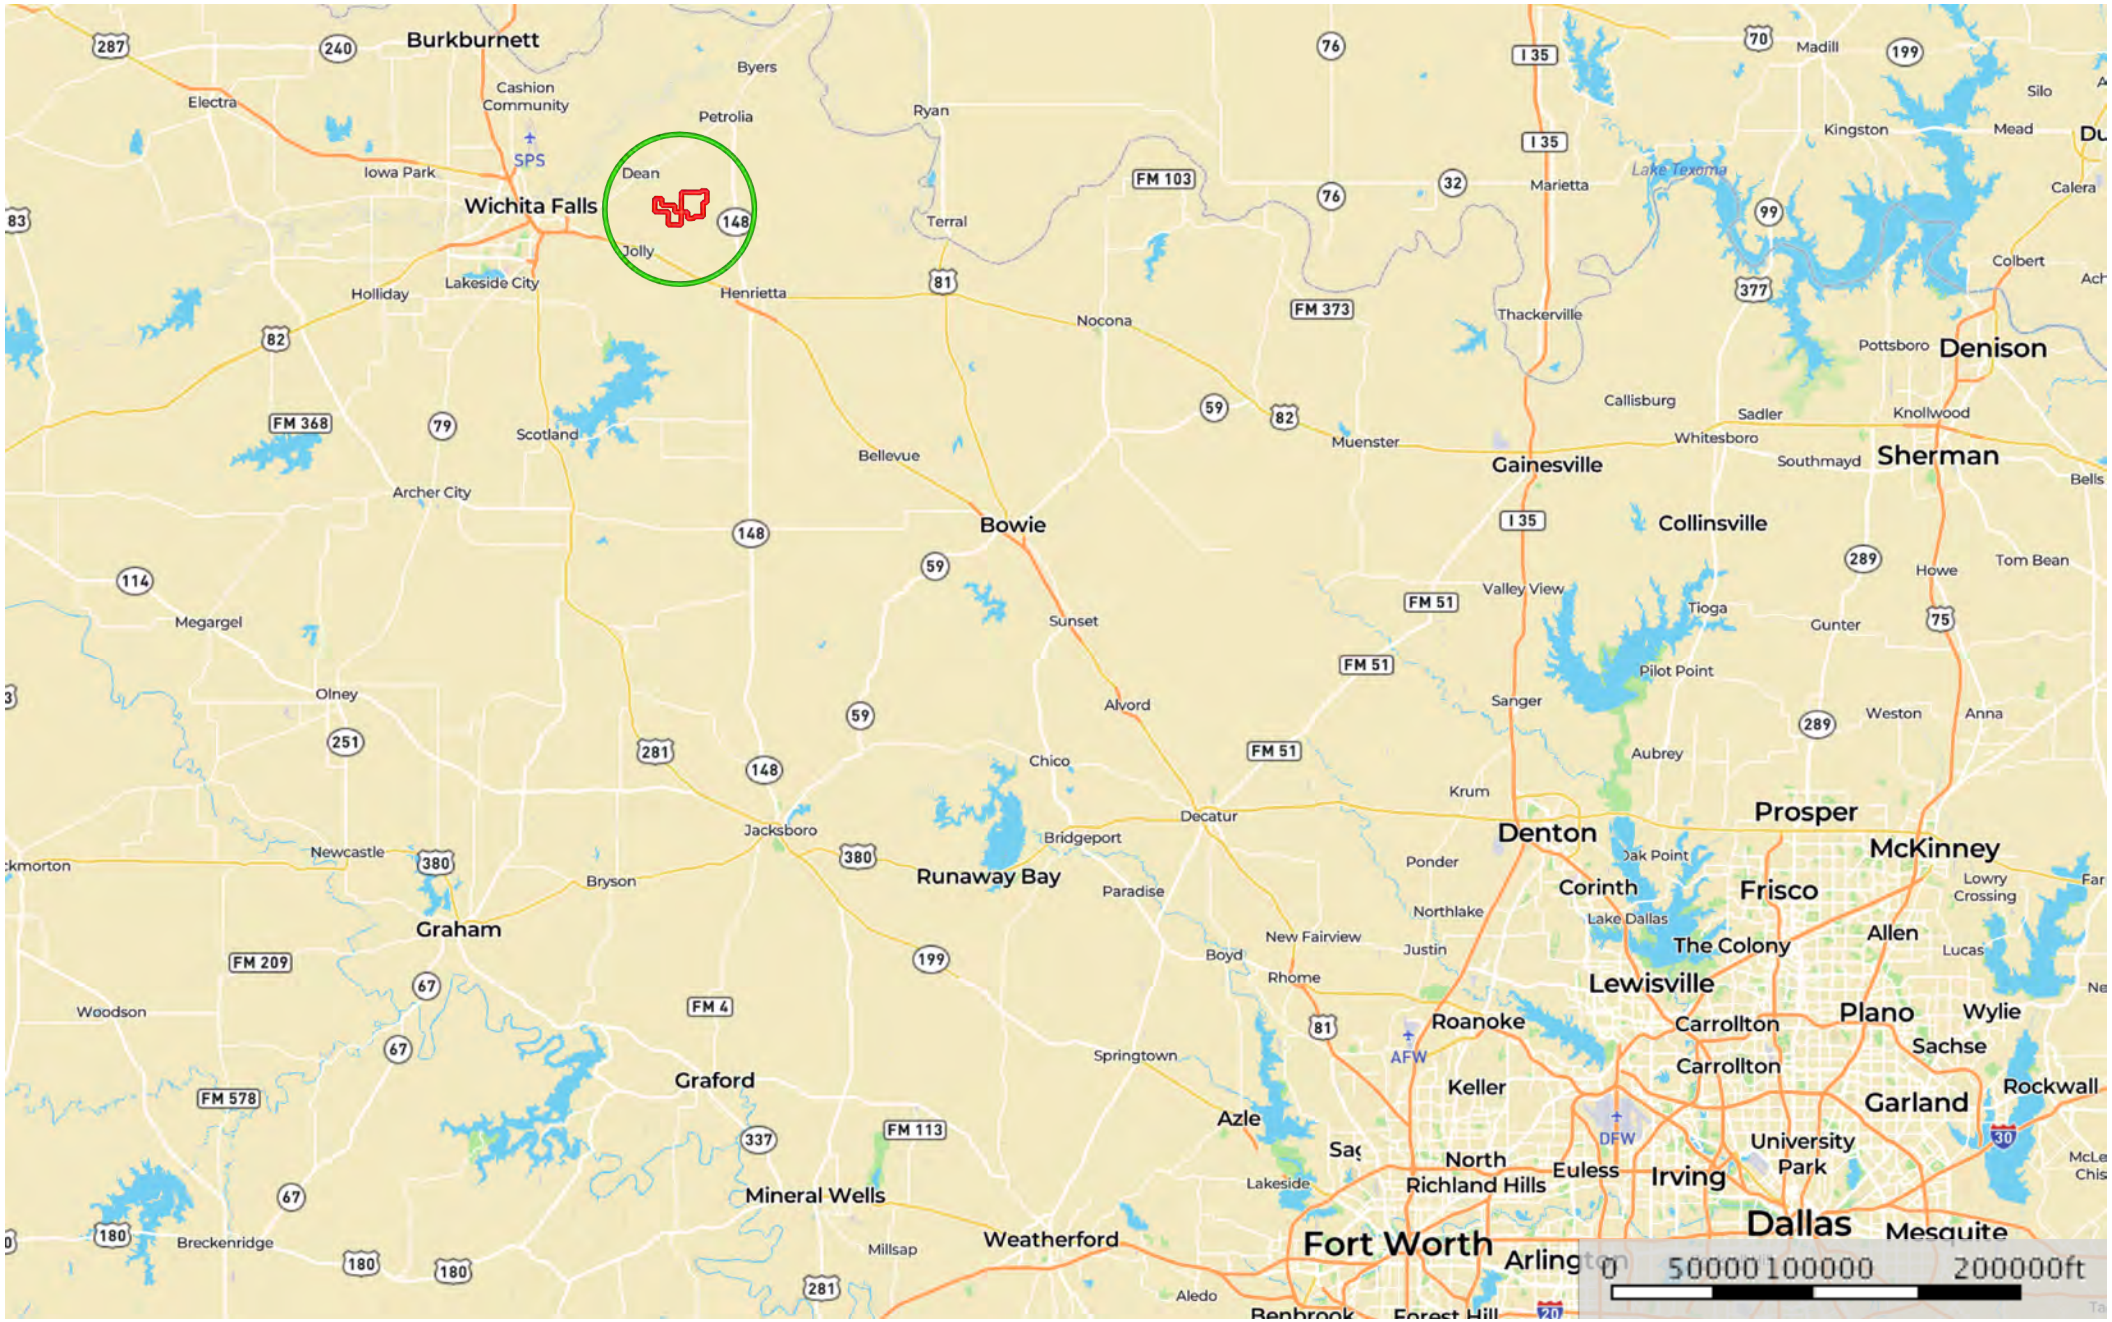

Broday Ranch

Clay County, Texas, 3401.5 AC +/-

Pivot Boundary

Broday Ranch

Clay County, Texas, 3401.5 AC +/-

Boundary

 Boundary