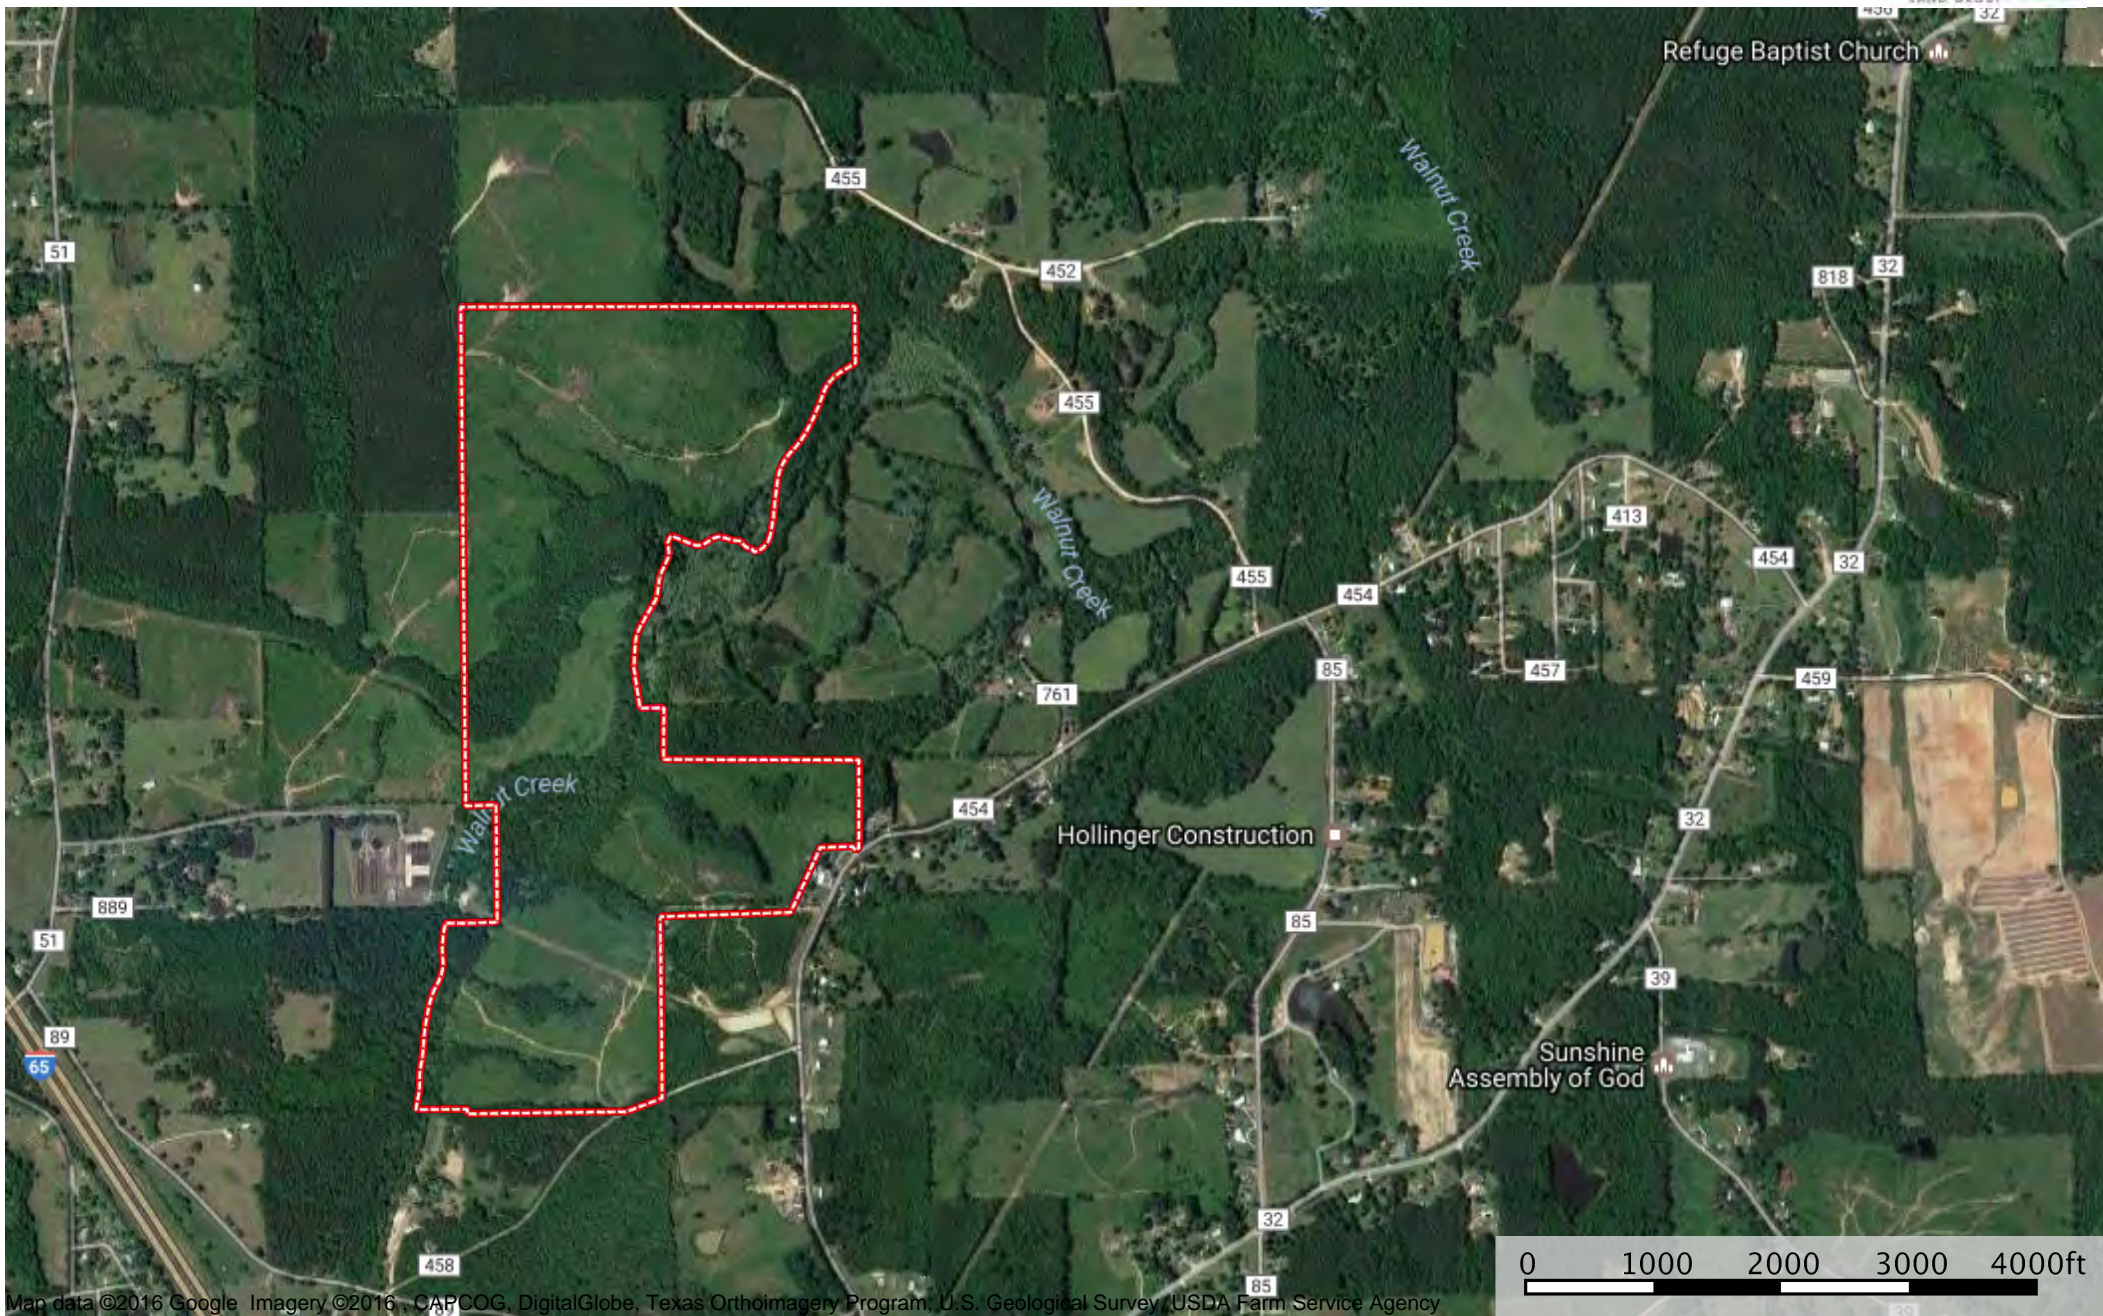

232 acres +/- Chilton County PLL  
Chilton County, Alabama, 232.0 AC +/-

Boundary