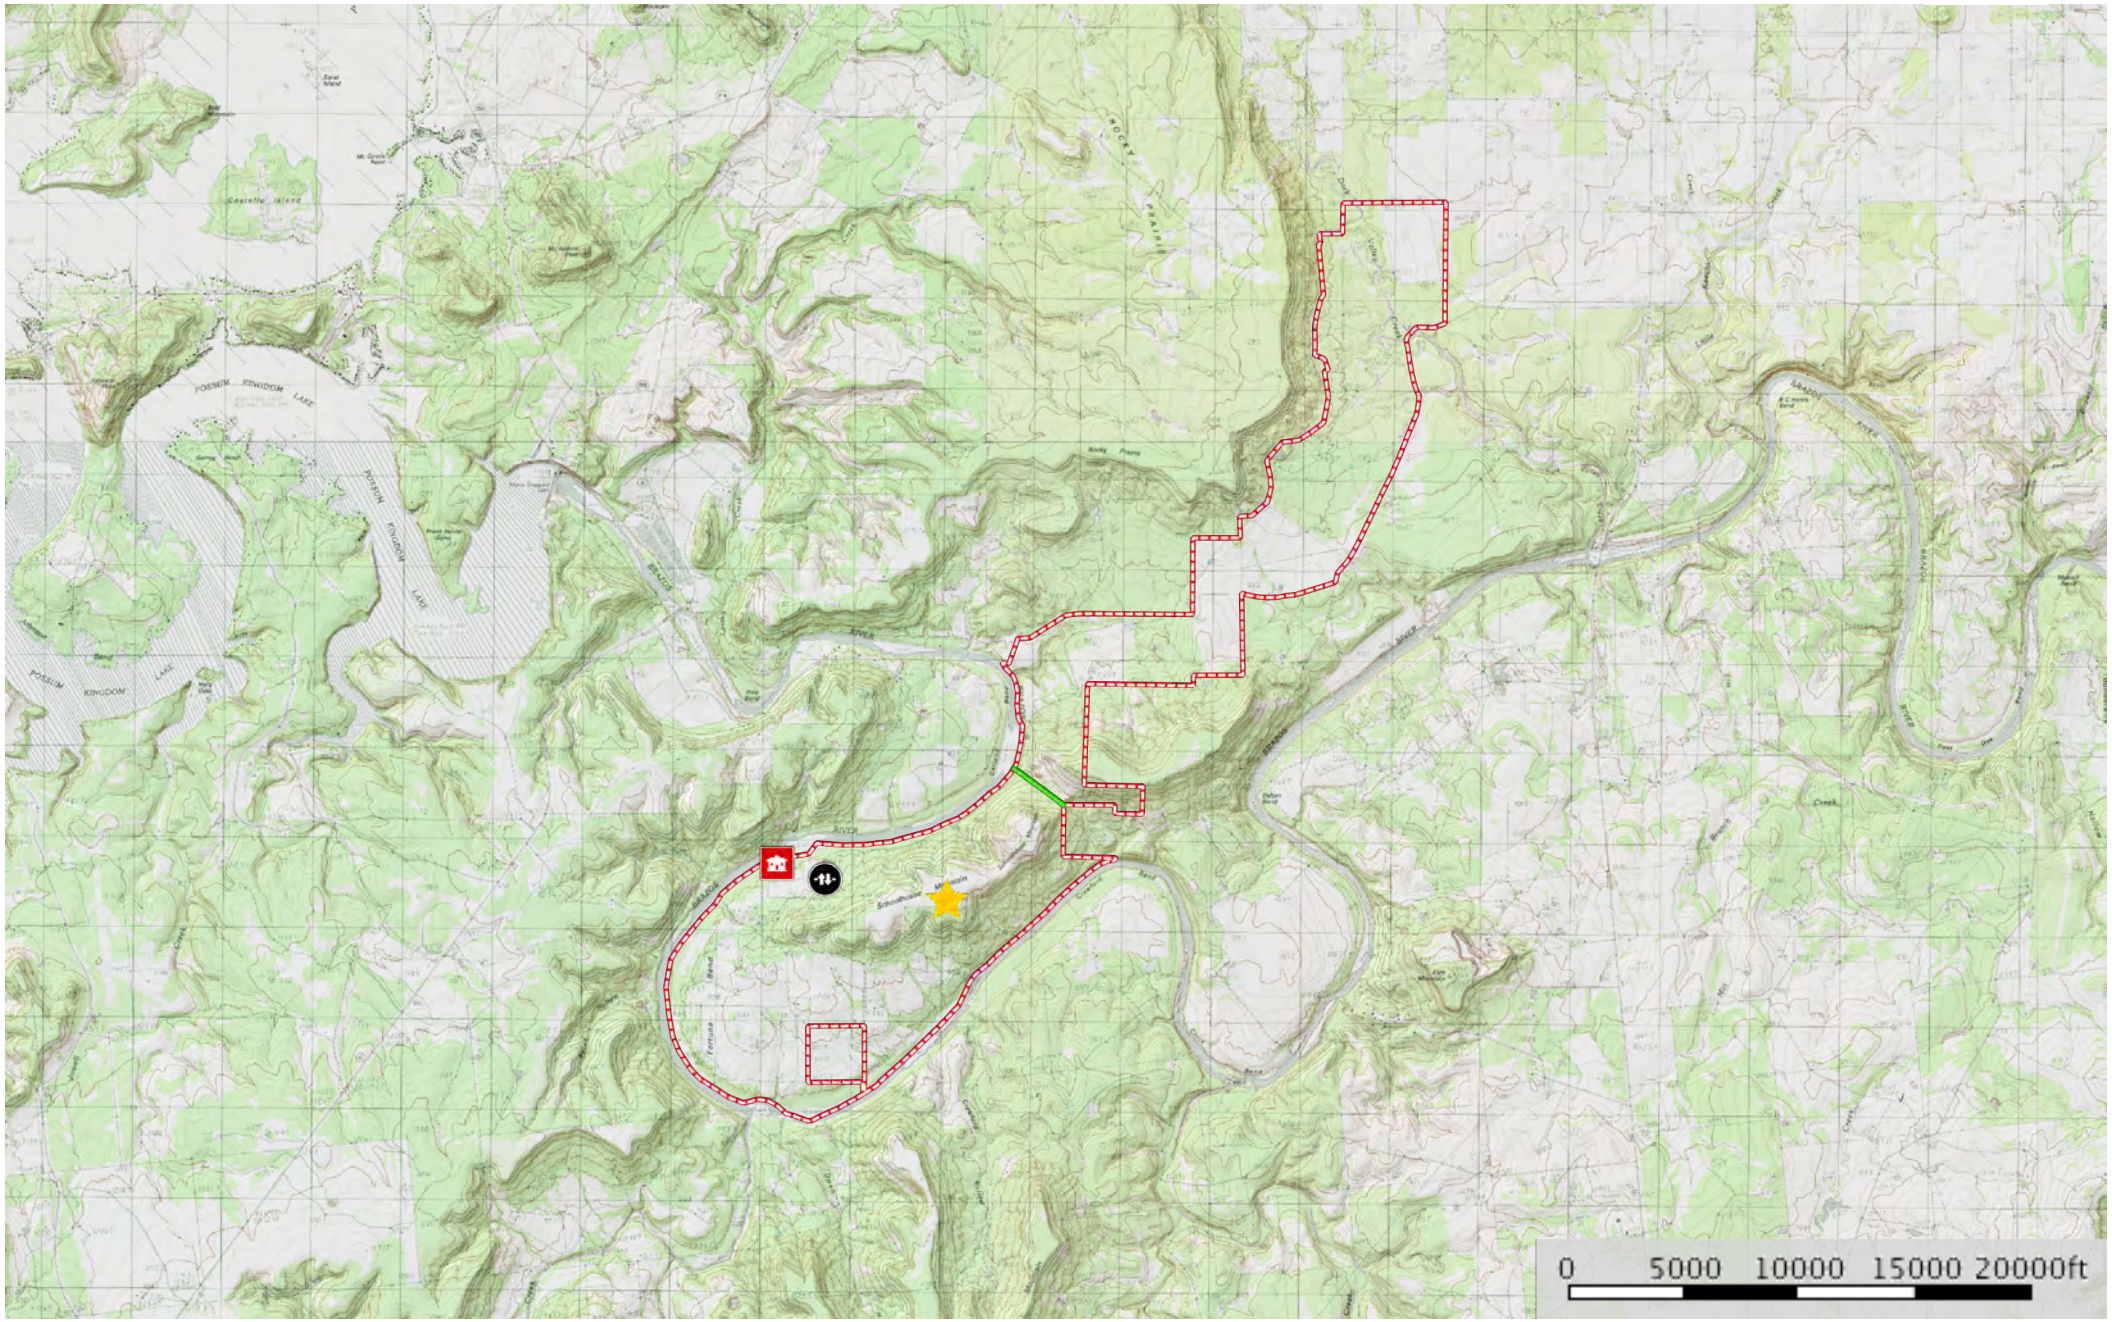

Fortune Bend Ranch

Palo Pinto County, Texas, AC +/-

- Main House
- 1293' Elevati
- Gate
- North - South
- Pond / Tank
- Boundary