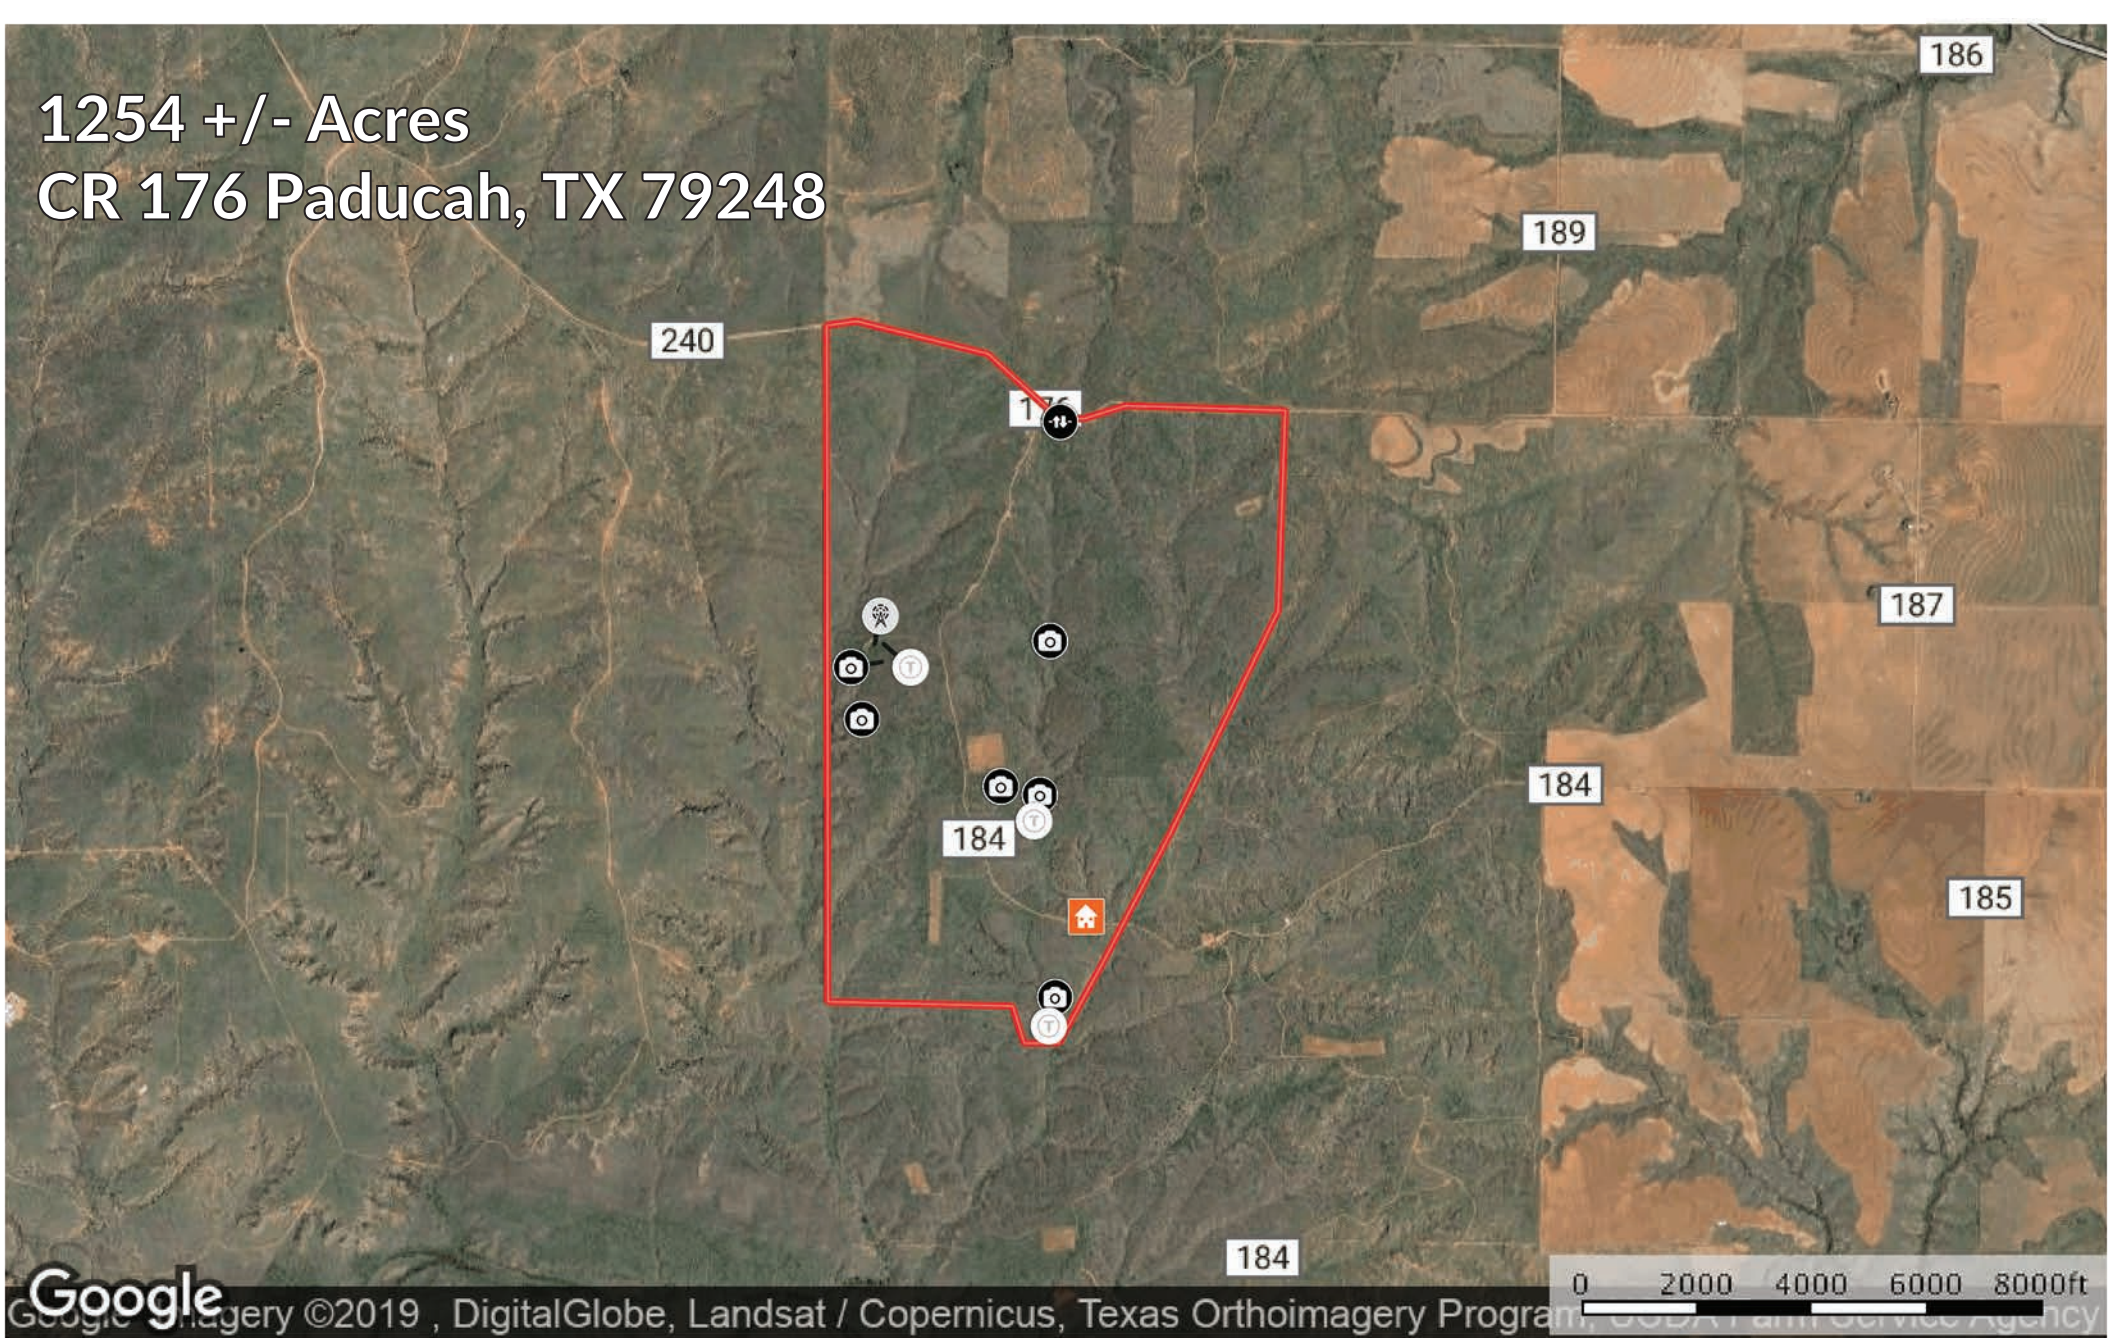

621 +/- Acres  
FM 1125, Bowie, TX 76230

Google

Map data ©2019 Google Imagery ©2019, DigitalGlobe, Landsat / Copernicus Texas Orthoimagery Program, USDA Farm Service Agency

Boundary

# 1254 +/- Acres CR 176 Paducah, TX 79248

Google

- Windmill
- Trough
- Gate
- House
- Photo Point
- Boundary