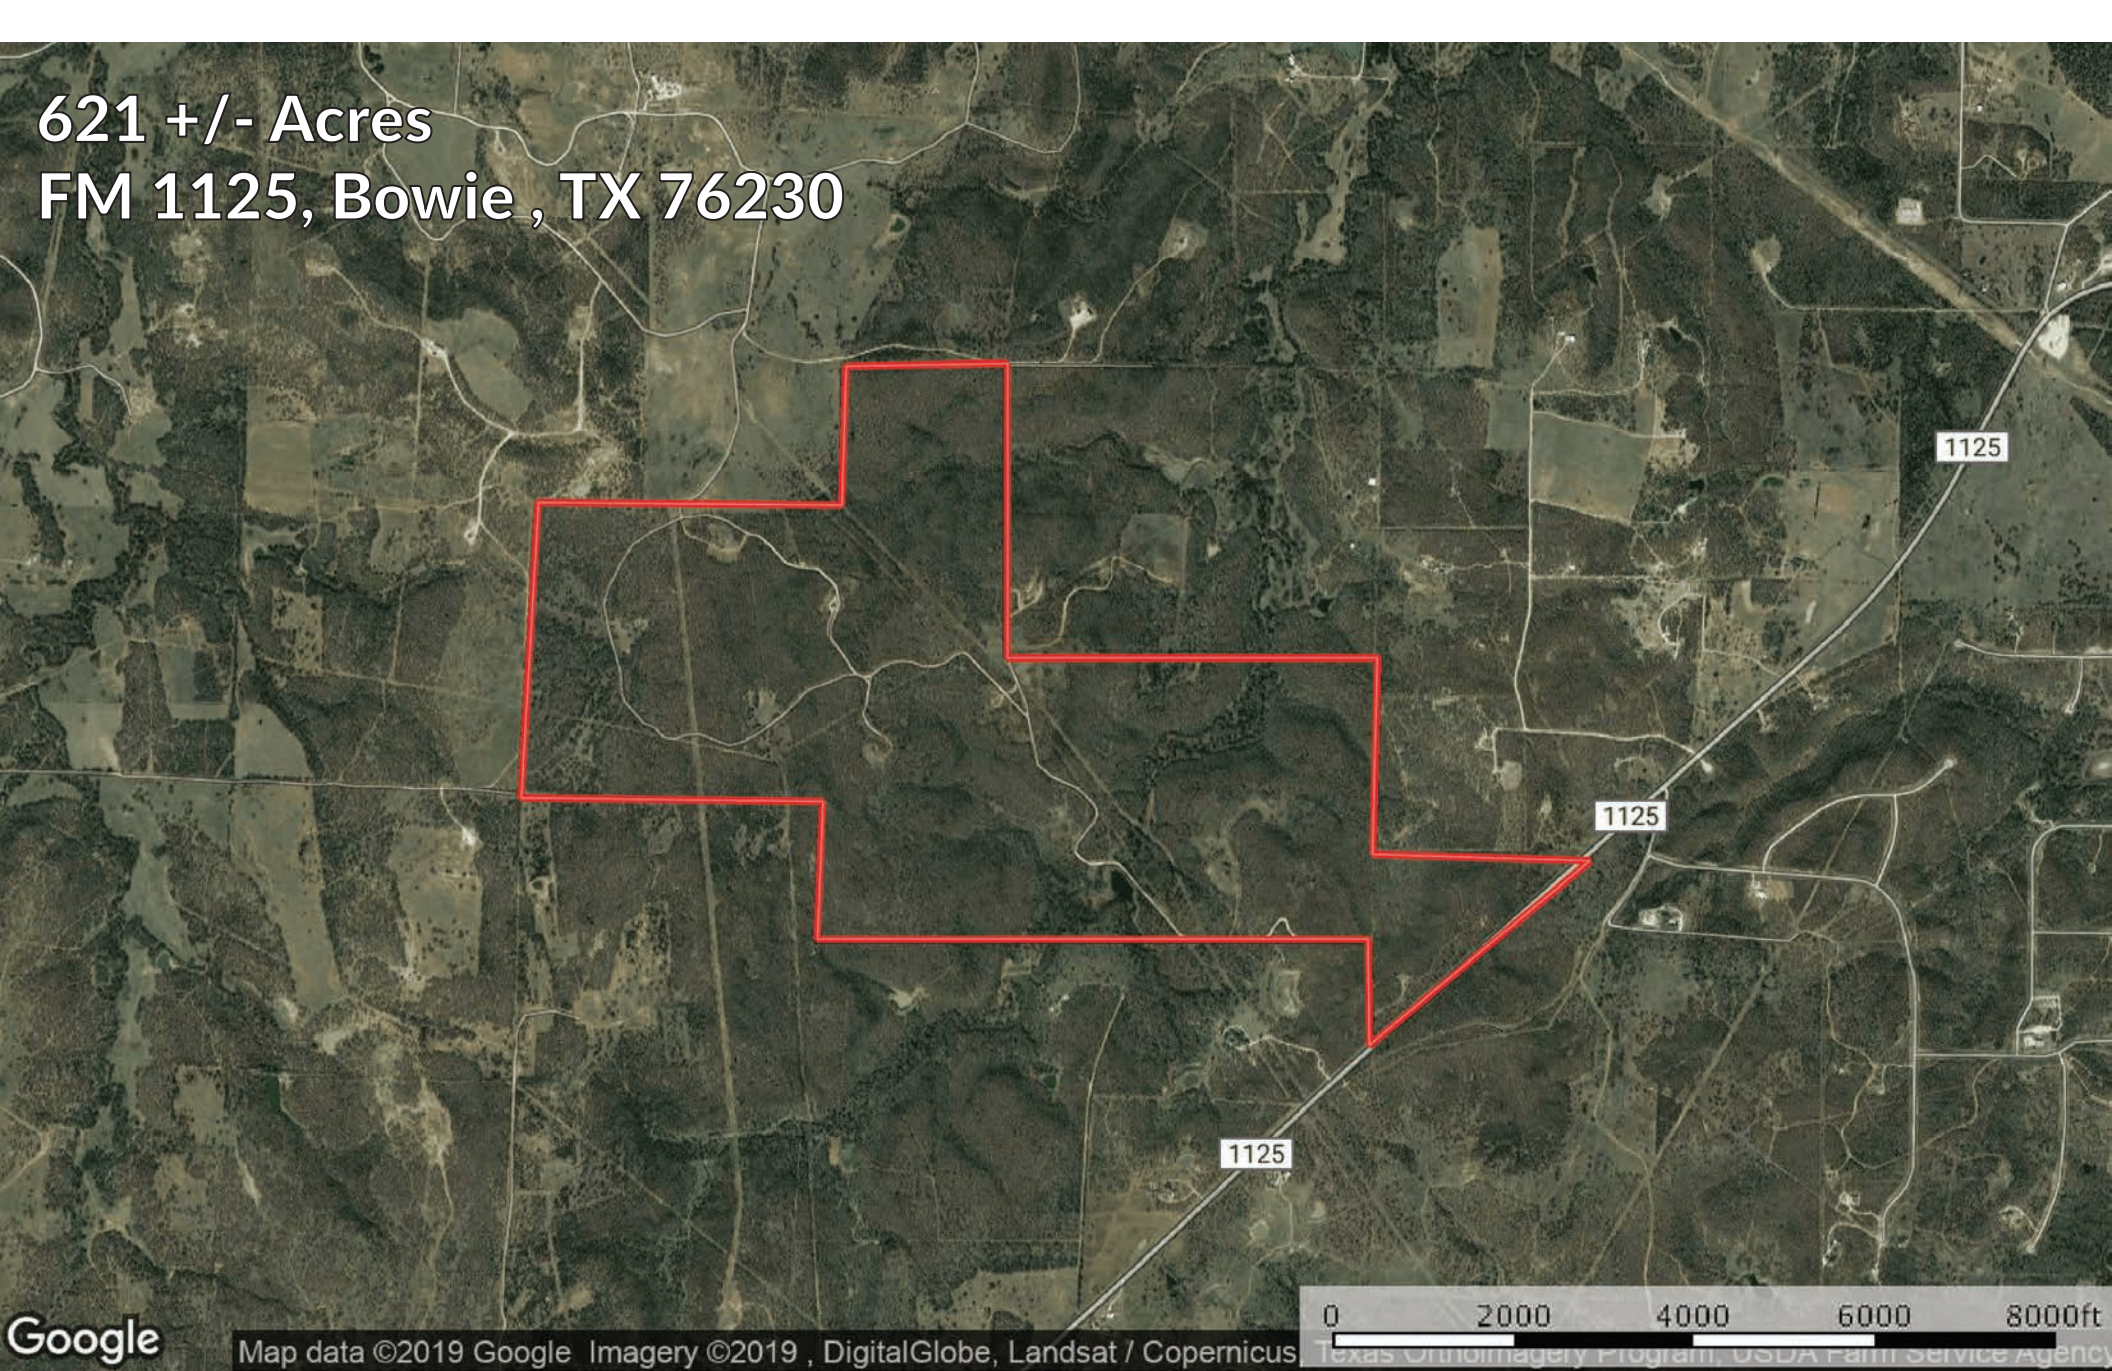

621 +/- Acres  
FM 1125, Bowie, TX 76230

Google

Map data ©2019 Google Imagery ©2019, DigitalGlobe, Landsat / Copernicus Texas Orthoimagery Program, USDA Farm Service Agency

Boundary

# 1254 +/- Acres CR 176 Paducah, TX 79248

Google

- Windmill
- Trough
- Gate
- House
- Photo Point
- Boundary