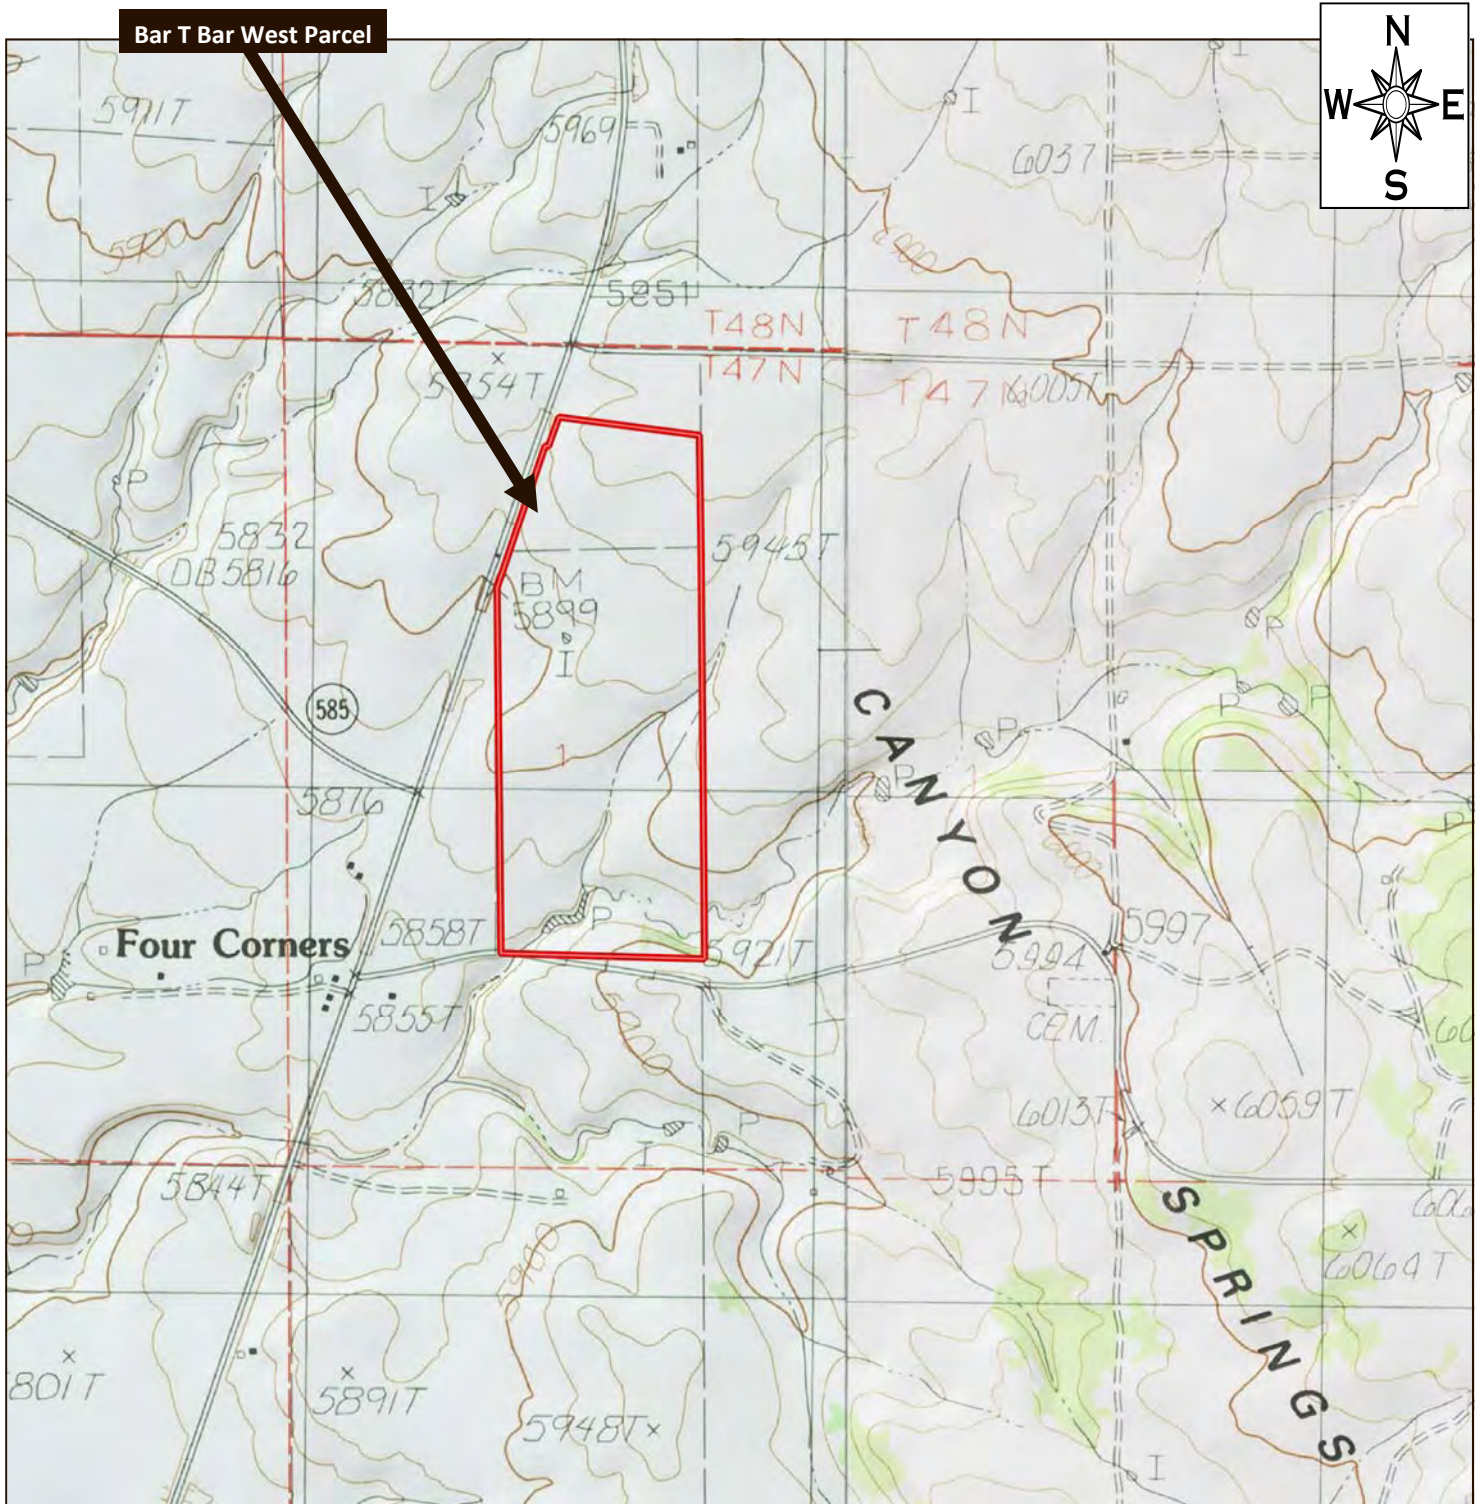

Bar T Bar West Parcel

Weston County, Wyoming

This is a visual aid only. The accuracy of this map cannot be guaranteed.

Black Hills Area Map

PO Box 98, Newcastle, WY 82701
 307-746-2083
 www.ArnoldRealty.com

Bar T Bar West Parcel

Weston County, Wyoming

This is a visual aid only. The accuracy of this map cannot be guaranteed. The boundaries are approximate and reflect the legal description as shown in the County records, NOT the location of fences. The legal description and fence lines may differ. Further research by prospective Buyers regarding the actual property boundaries is required. This is not a survey. This map is not to scale.

Topo Map - T47N, R61W

PO Box 98, Newcastle, WY 82701
307-746-2083
www.ArnoldRealty.com

Bar T Bar West Parcel

Weston County, Wyoming

This is a visual aid only. The accuracy of this map cannot be guaranteed. The boundaries are approximate and reflect the legal description as shown in the County records, NOT the location of fences. The legal description and fence lines may differ. Further research by prospective Buyers regarding the actual property boundaries is required. This is not a survey. This map is not to scale.

Aerial Map - T47N, R61W

Bar T Bar West Parcel