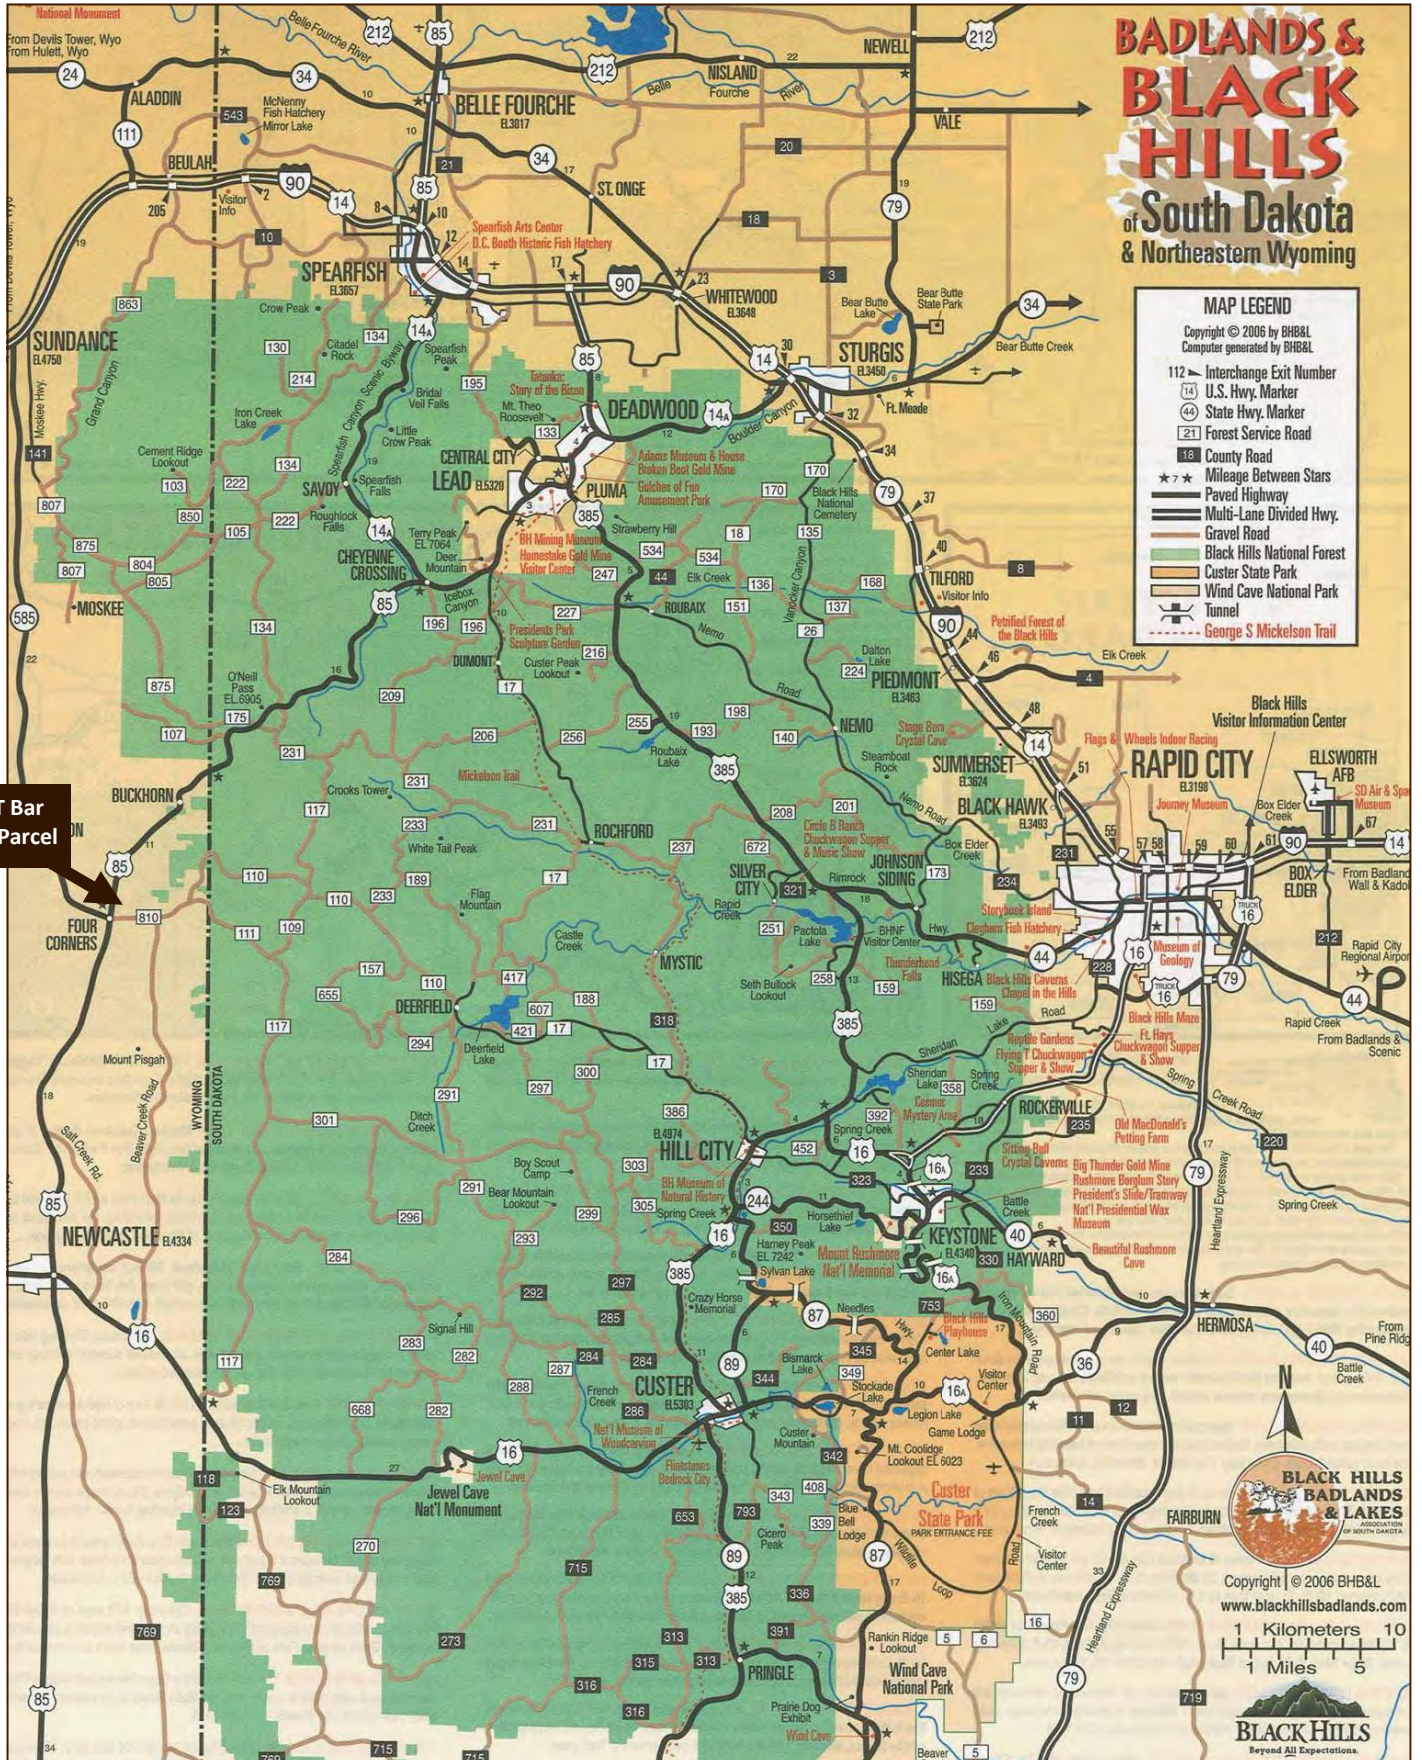

Bar T Bar West Parcel

Weston County, Wyoming

This is a visual aid only. The accuracy of this map cannot be guaranteed.

Black Hills Area Map

PO Box 98, Newcastle, WY 82701
 307-746-2083
 www.ArnoldRealty.com

Bar T Bar West Parcel

Weston County, Wyoming

This is a visual aid only. The accuracy of this map cannot be guaranteed. The boundaries are approximate and reflect the legal description as shown in the County records, NOT the location of fences. The legal description and fence lines may differ. Further research by prospective Buyers regarding the actual property boundaries is required. This is not a survey. This map is not to scale.

Topo Map - T47N, R61W

PO Box 98, Newcastle, WY 82701
307-746-2083
www.ArnoldRealty.com

Bar T Bar West Parcel

Weston County, Wyoming

This is a visual aid only. The accuracy of this map cannot be guaranteed. The boundaries are approximate and reflect the legal description as shown in the County records, NOT the location of fences. The legal description and fence lines may differ. Further research by prospective Buyers regarding the actual property boundaries is required. This is not a survey. This map is not to scale.

Aerial Map - T47N, R61W

Bar T Bar West Parcel