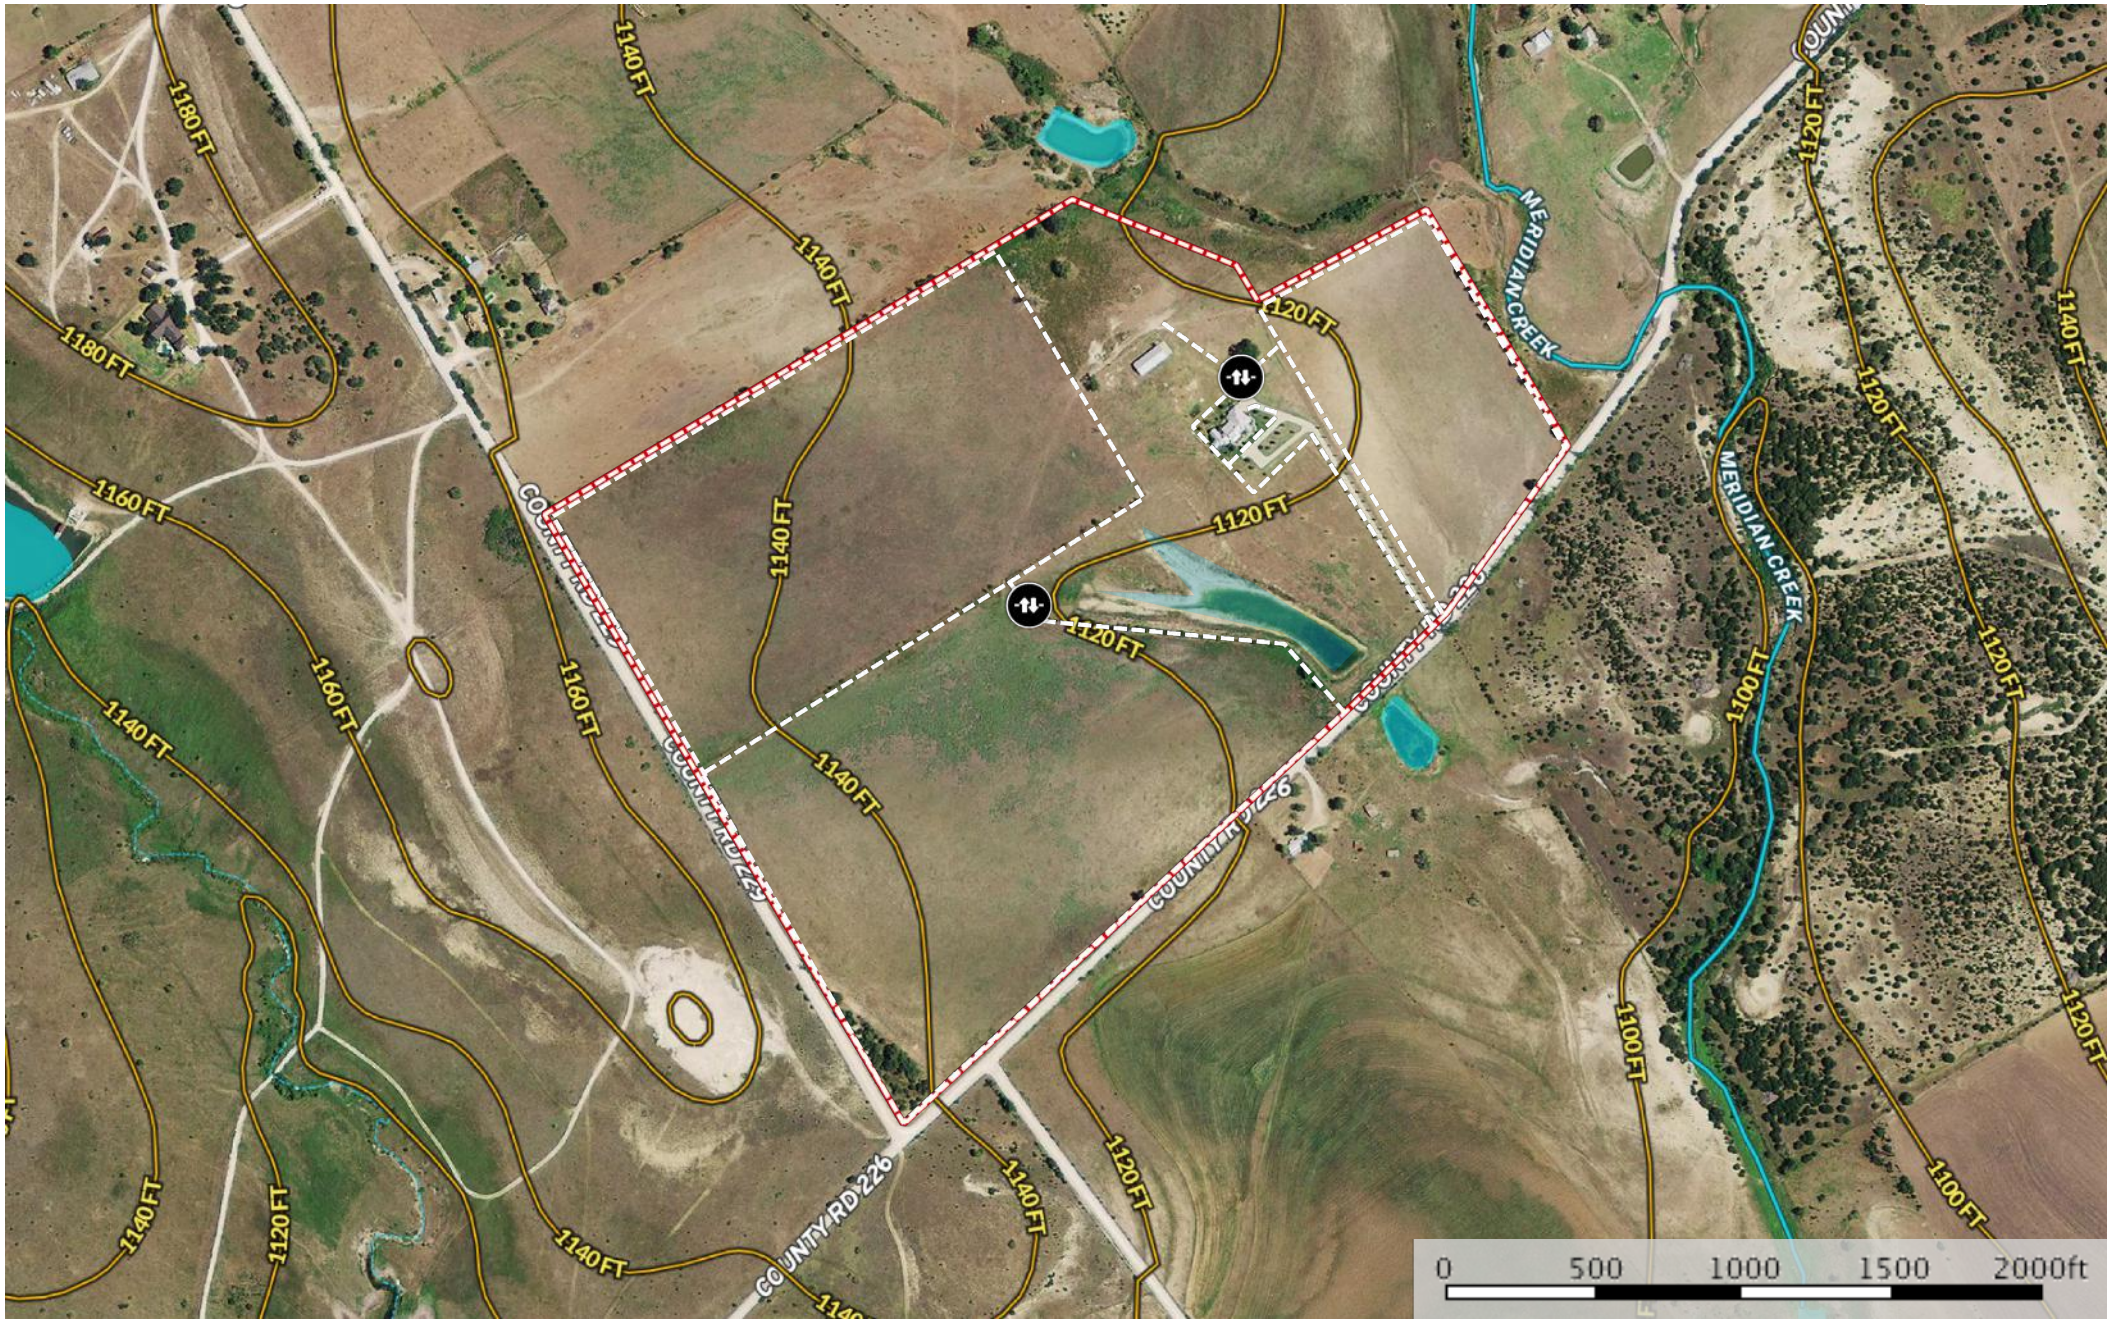

Double J Ranch

Hamilton County, Texas, AC +/-

- Gate
- Fence
- Boundary
- Pond / Tank
- Stream, Intermittent
- River/Creek
- Water Body