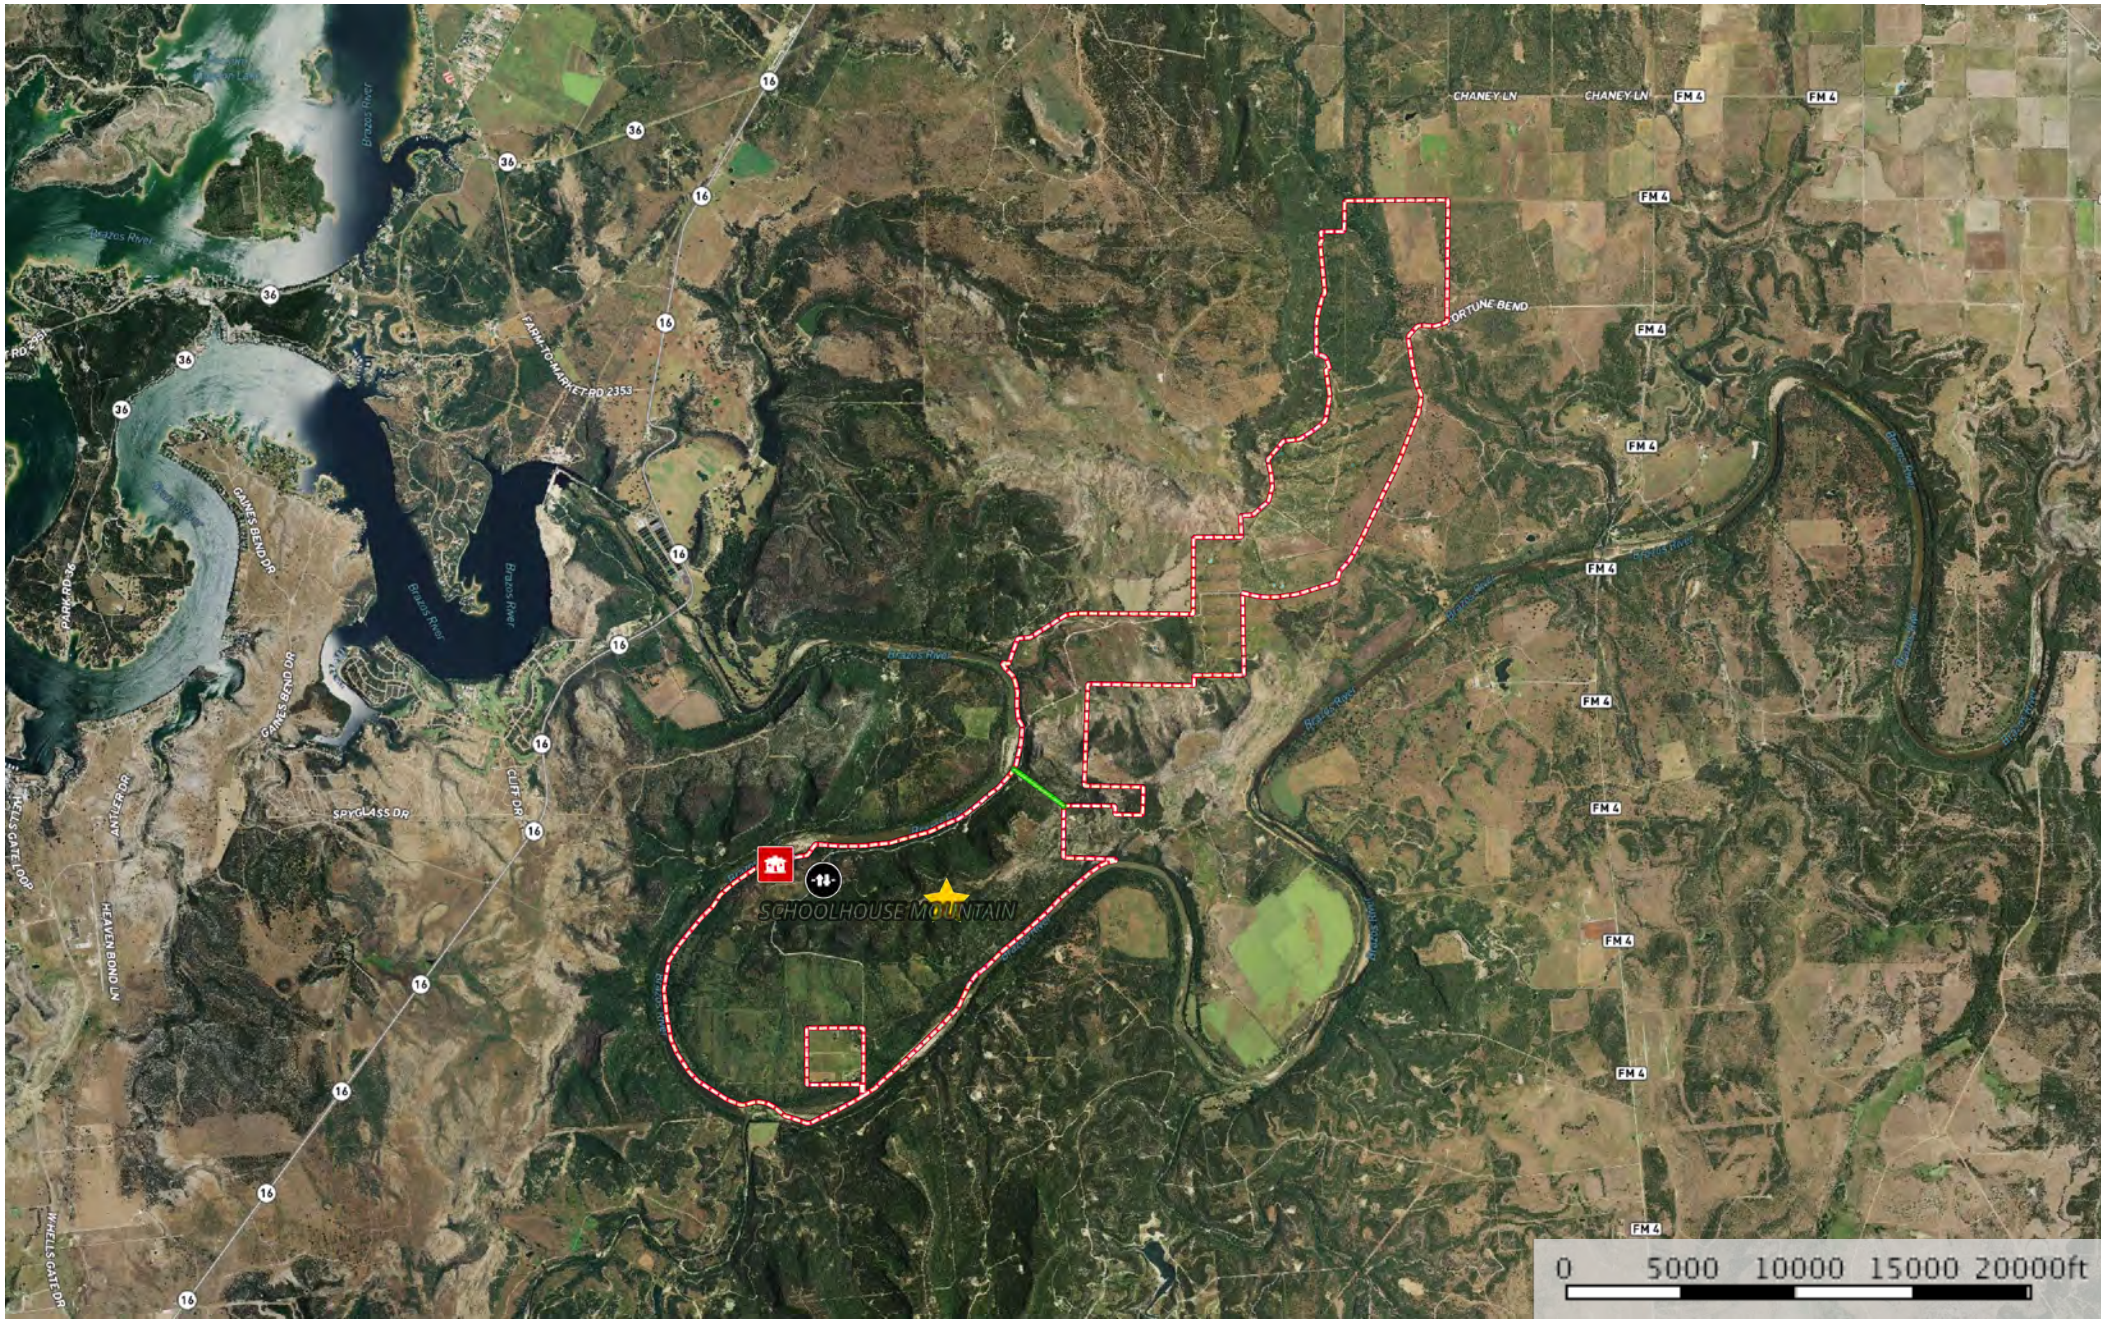

# Fortune Bend Ranch

Palo Pinto County, Texas, AC +/-

-  Main House
-  1293' Elevati
-  Gate
-  North - South
-  Pond / Tank
-  Boundary