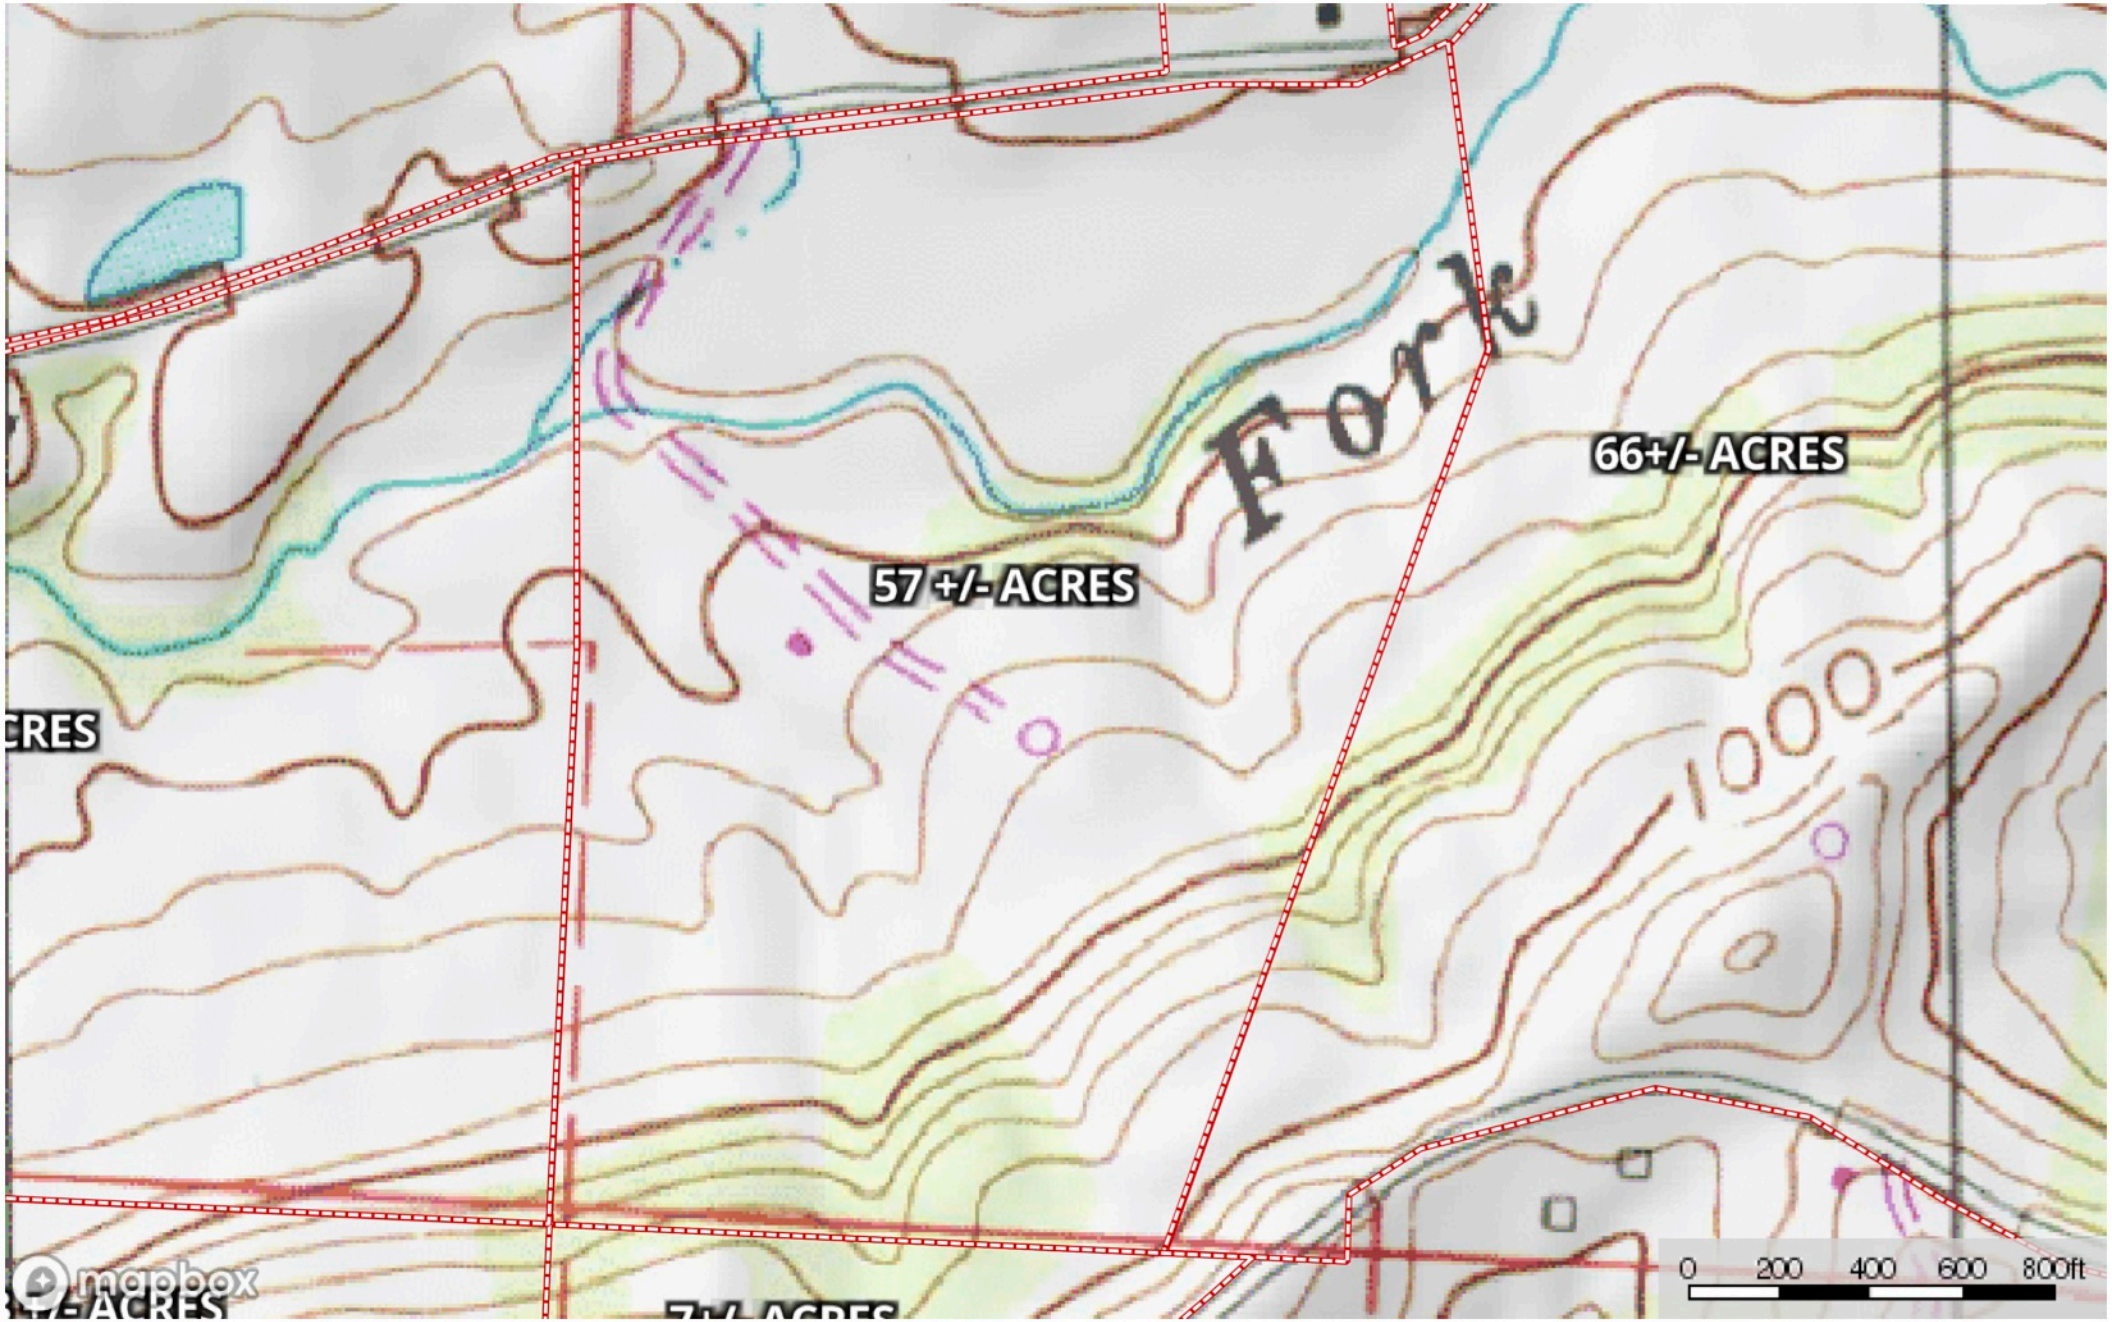

Rural Dale Rd 57+/-
Muskingum County, Ohio, 57 AC +/-

 Boundary  Boundary