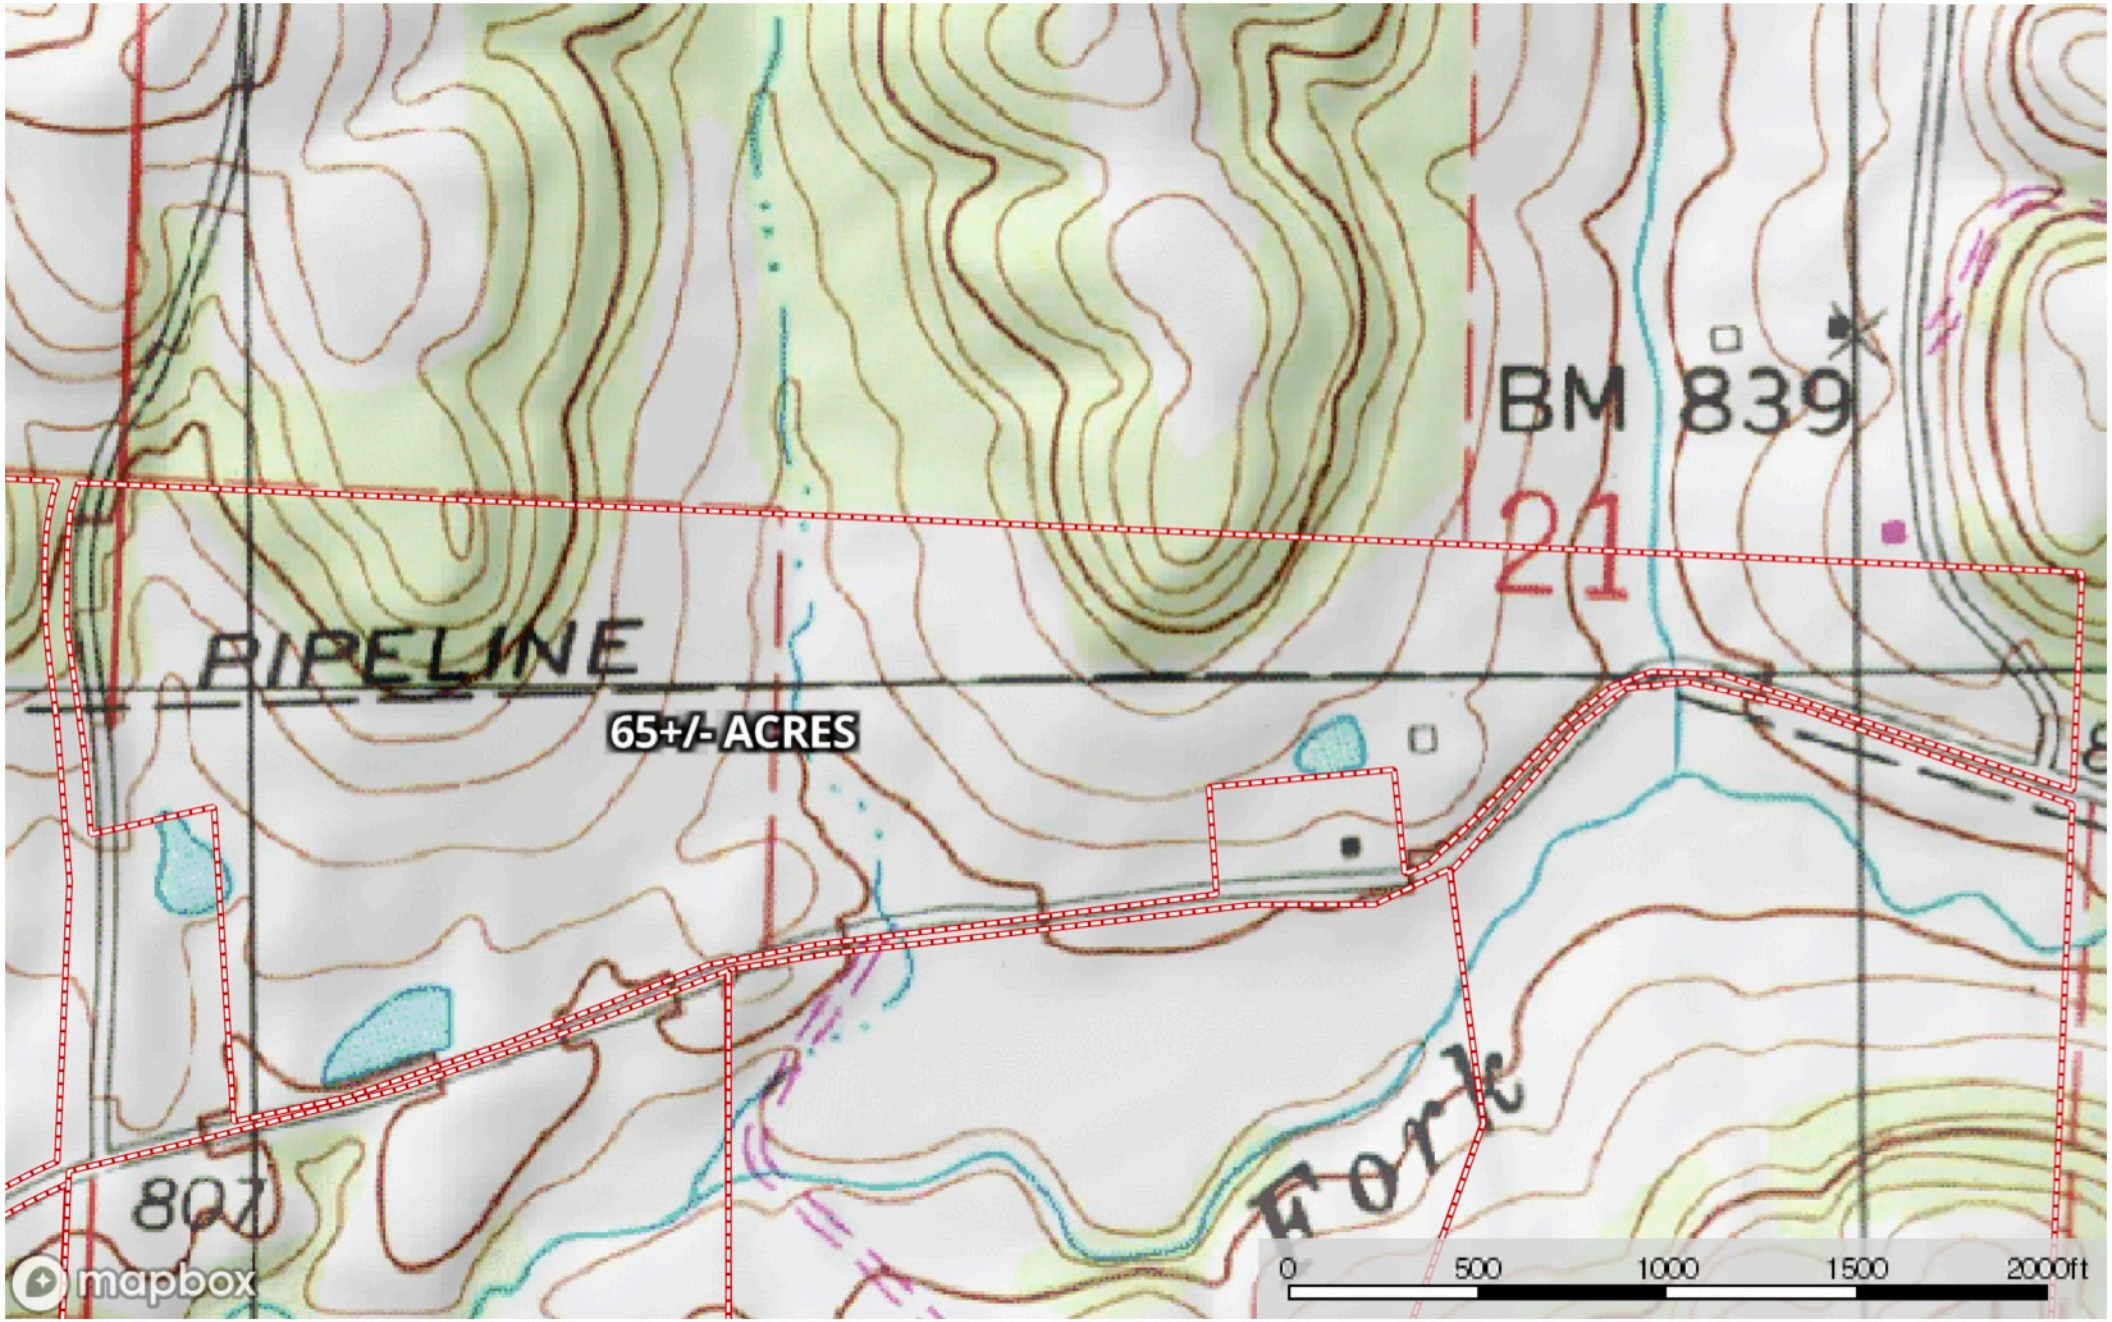

Rural Dale Rd 65+/-
Muskingum County, Ohio, 65 AC +/-

 Boundary  Boundary