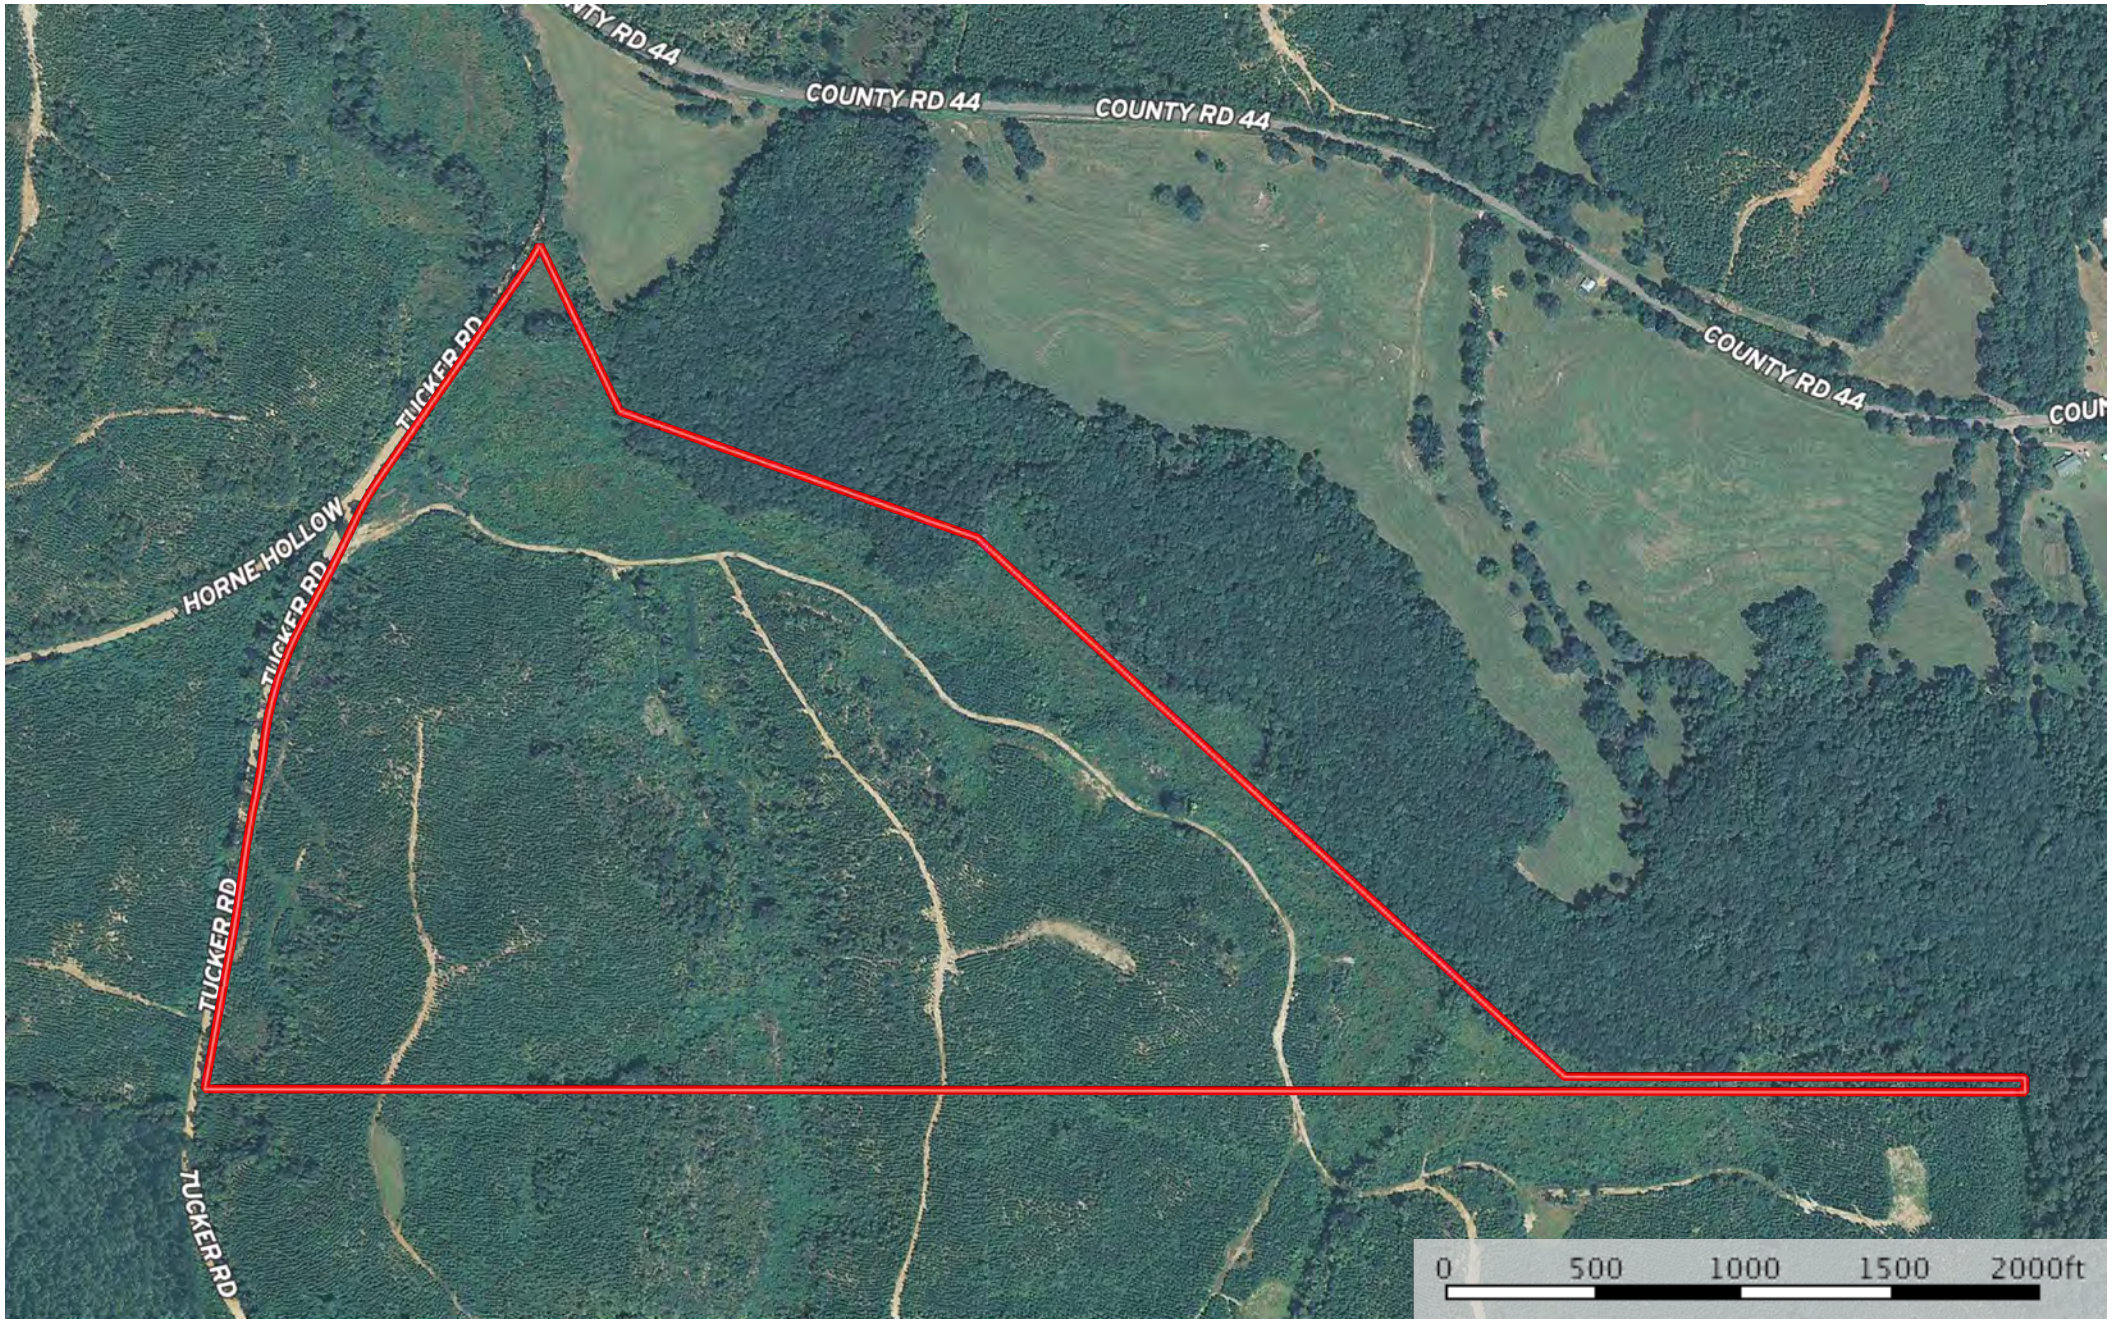

120 acres Perry County Rumley

Perry County, Alabama, 120 AC +/-

 Boundary