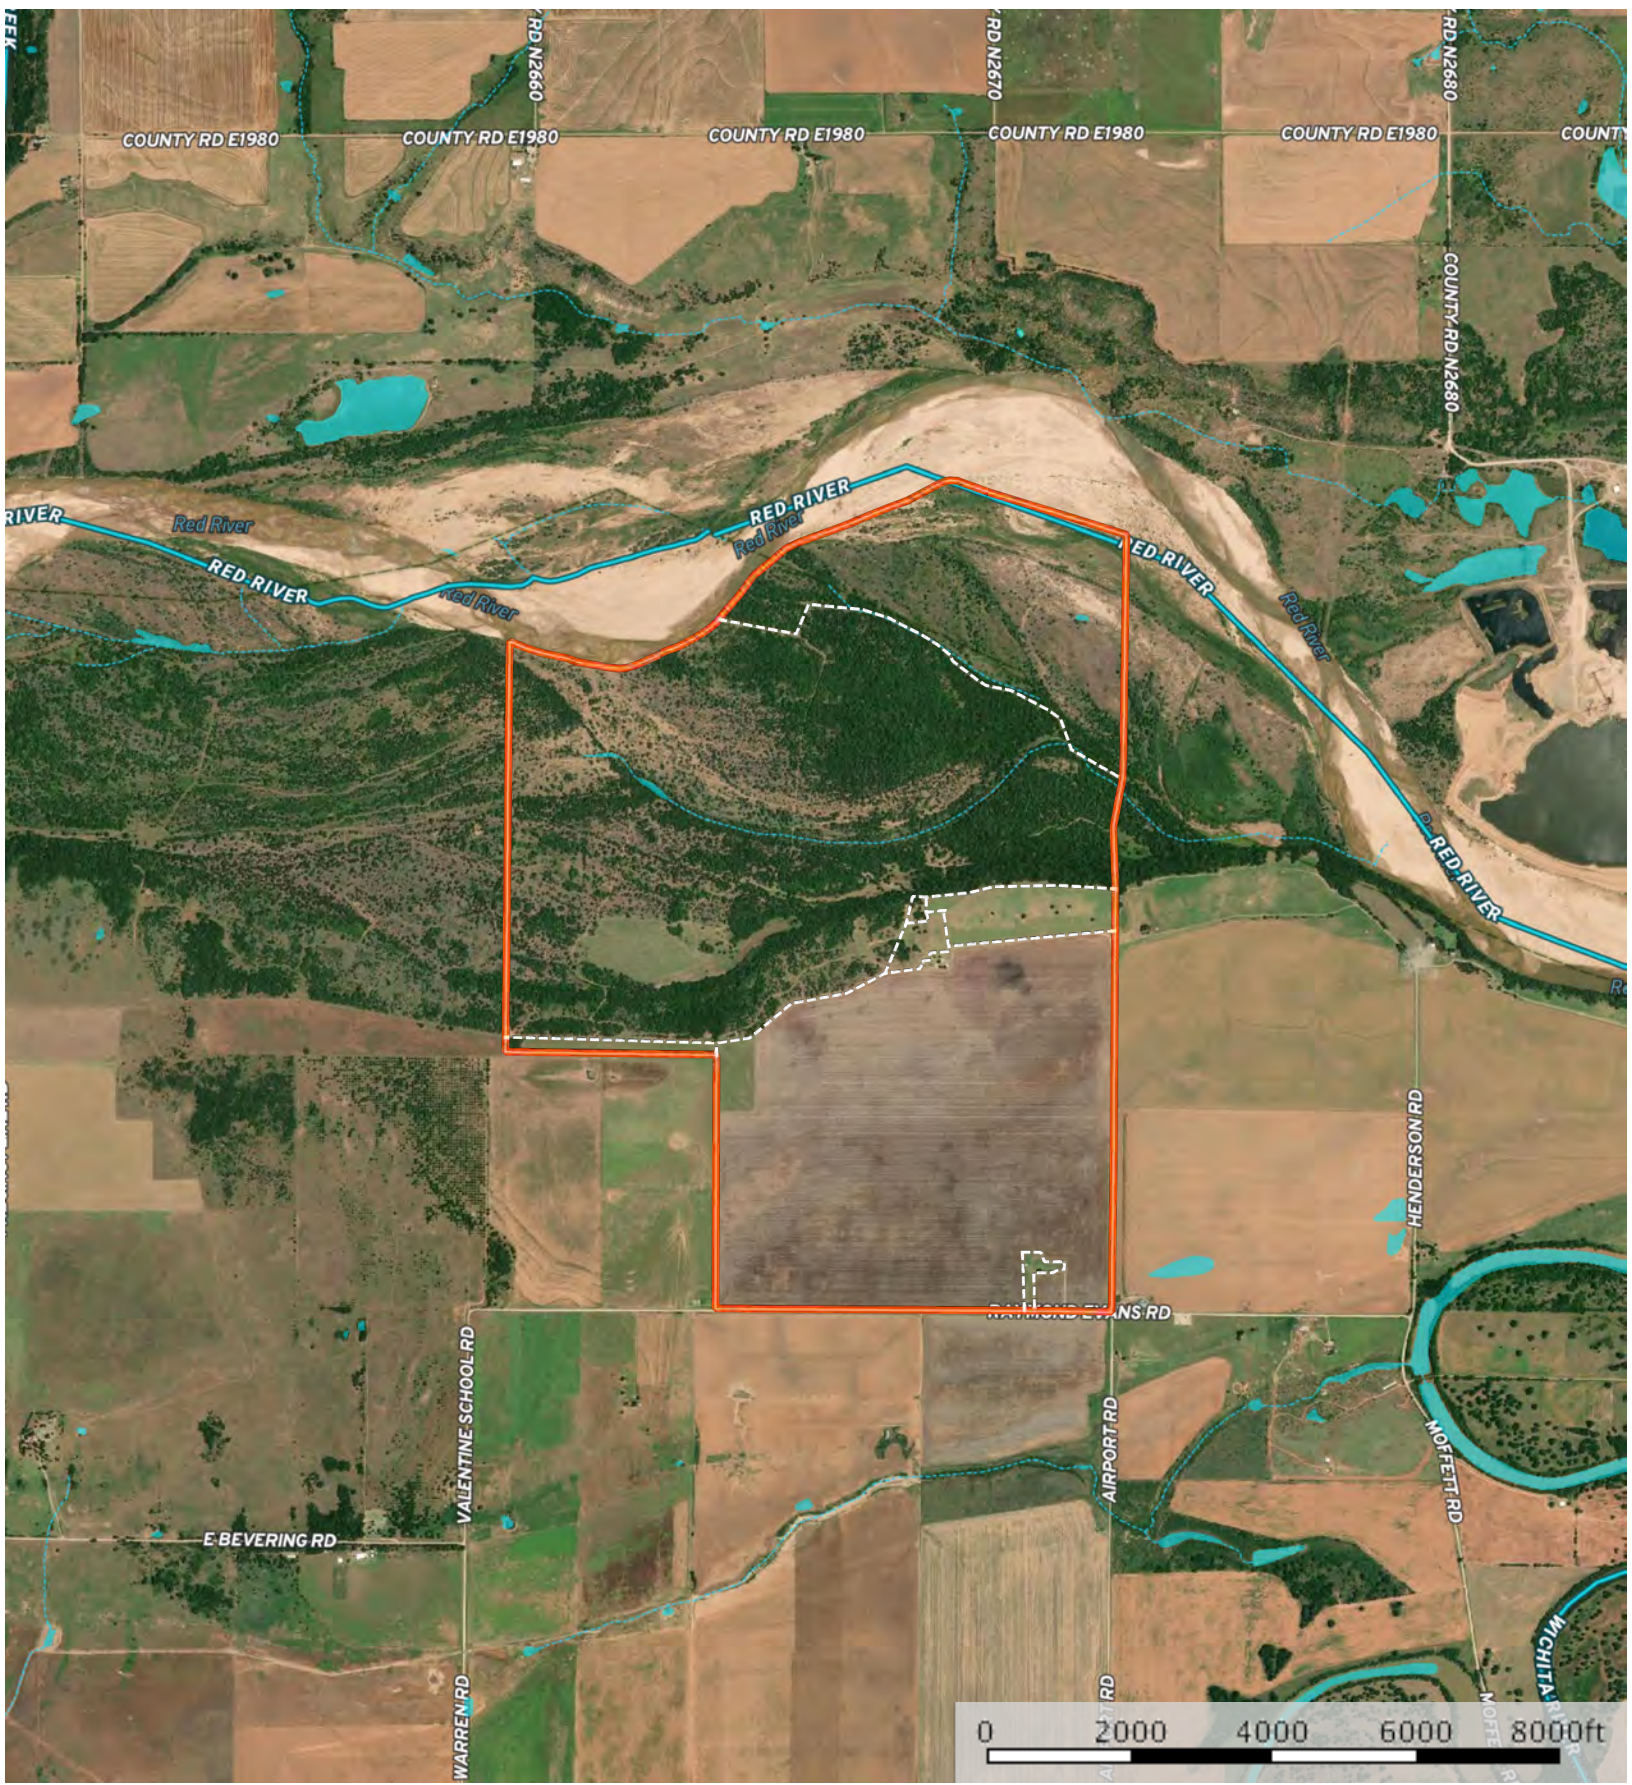

-  Hay Barn
- Workshop
-  Gate
-  Well
-  Pens
-  House
-  Equipment Shed
-  Shed
-  Road / Trail
-  Primary Road
-  Fence
-  Boundary

Bell Scott River Ranch

Clay County, Texas, 1636.61 AC +/-

-  Fence
-  Boundary
-  Stream, Intermittent
-  River/Creek
-  Water Body

FARMLAND - 395 +/- ACRES

- Farmland - 395 +/-
- Boundary