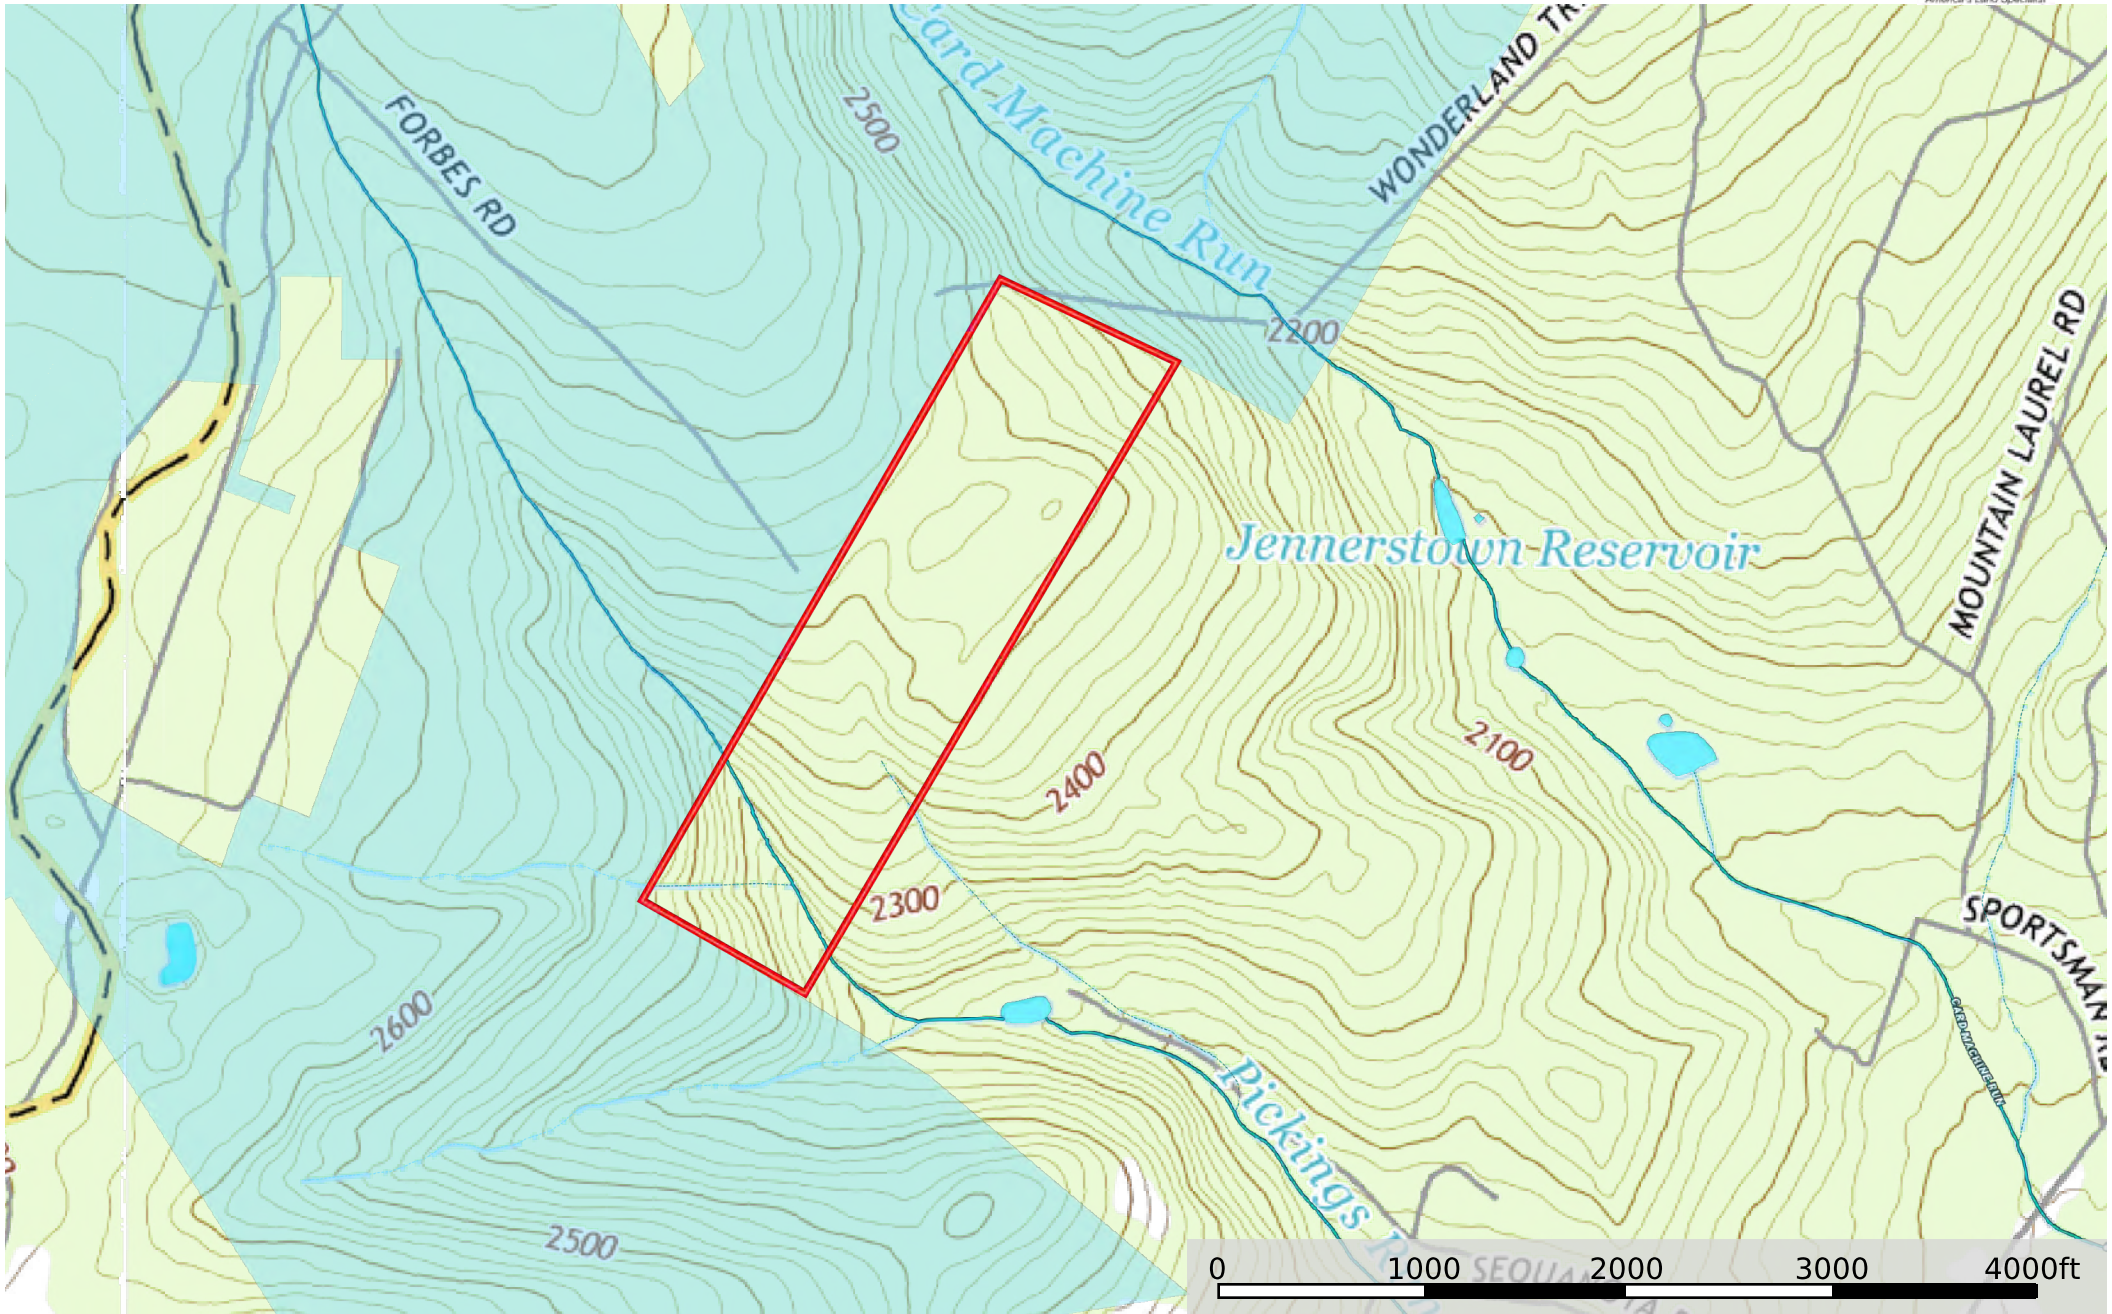

# Forbes Rd., Somerset County - 55 acres

Somerset County, Pennsylvania, 55 AC +/-

- Boundary
- Forest Service
- State Land
- Fish and Wildlife
- National Park
- Other
- BLM
- Local Government
- Stream, Intermittent
- River/Creek
- Water Body