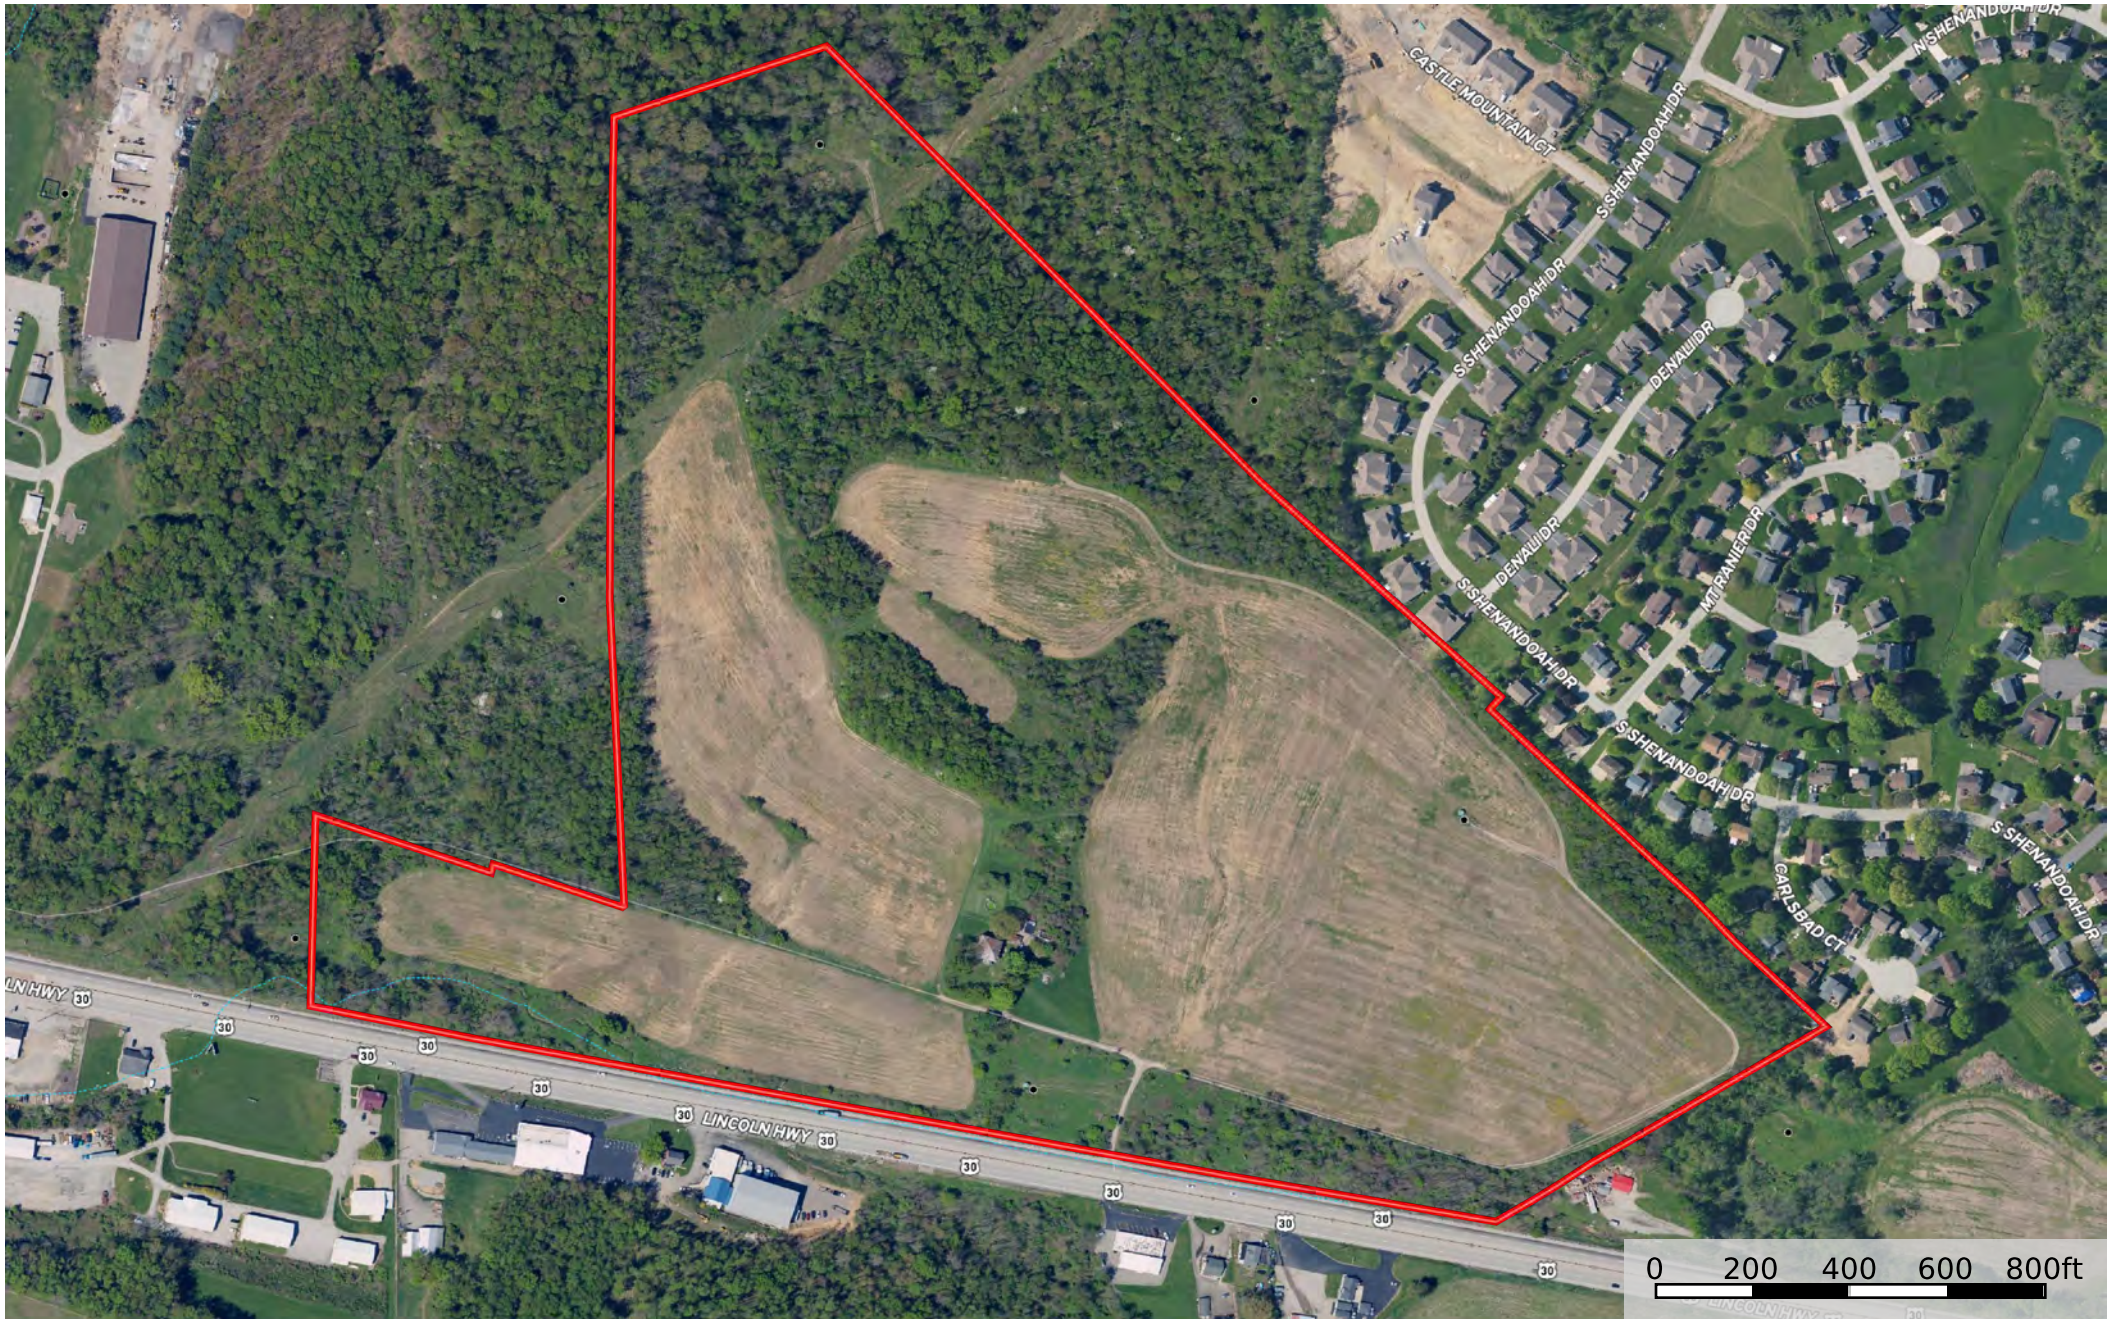

Route 30 - Latrobe - Westmoreland - 81 +/-

Westmoreland County, Pennsylvania, 81 AC +/-

- Route 30 - Latrobe -
- Stream, Intermittent
- River/Creek
- Water Body