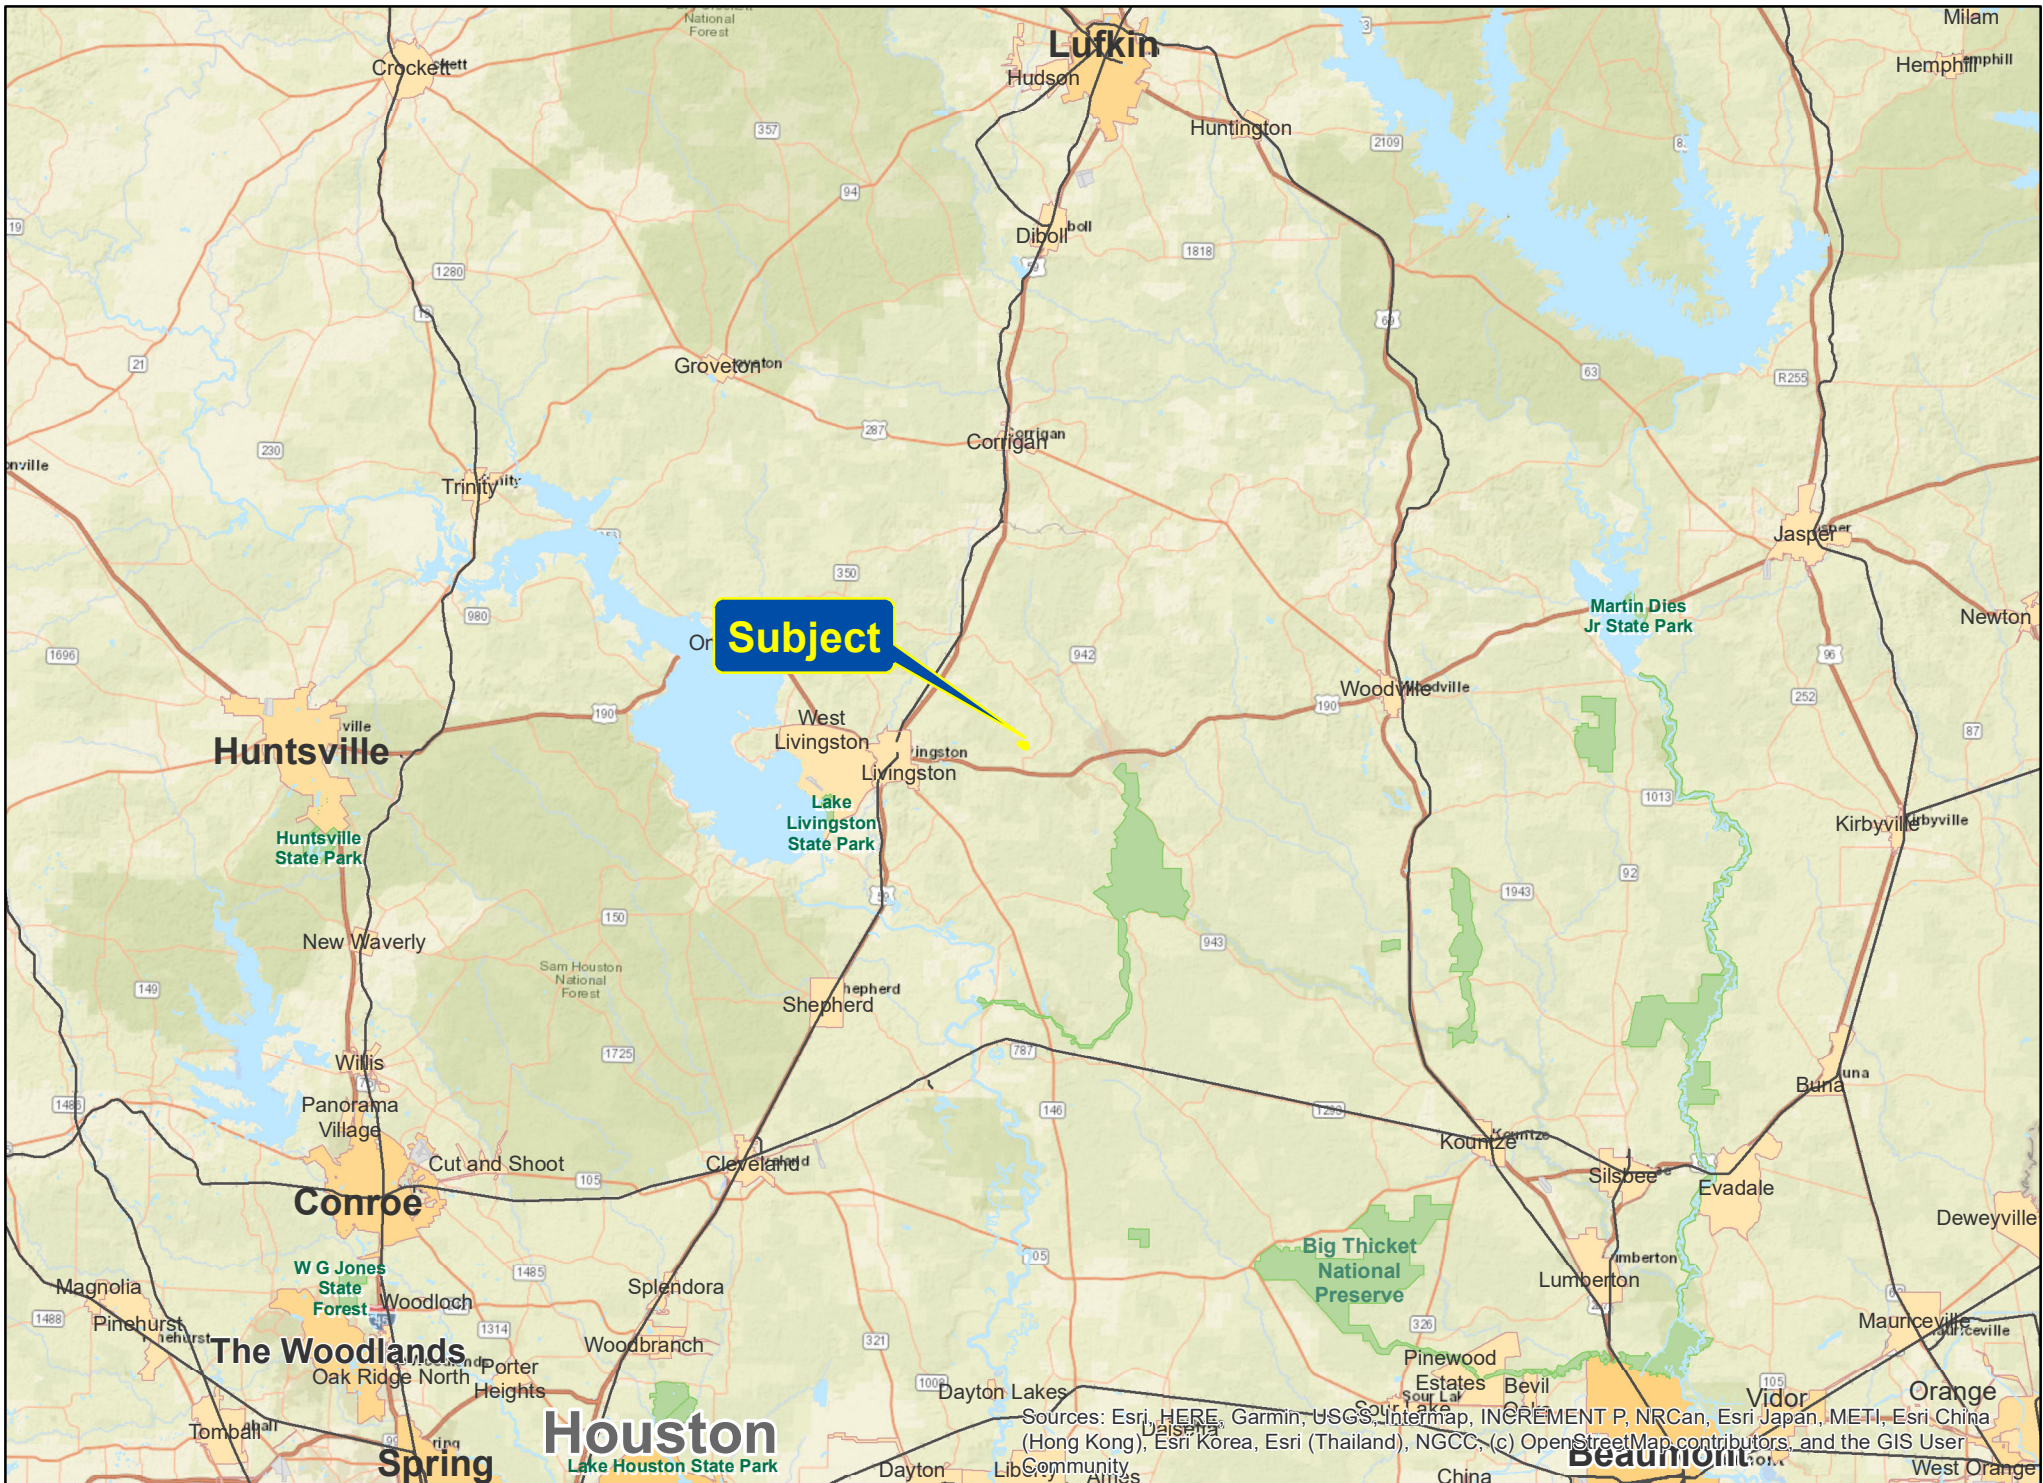

134 Acres | Kelley Rd. | Polk Co., Texas

For illustration purposes only.

Sources: Esri, HERE, Garmin, USGS, Intermap, INCREMENT P, NRCan, Esri Japan, METI, Esri China (Hong Kong), Esri Korea, Esri (Thailand), NGCC, (c) OpenStreetMap contributors, and the GIS User Community