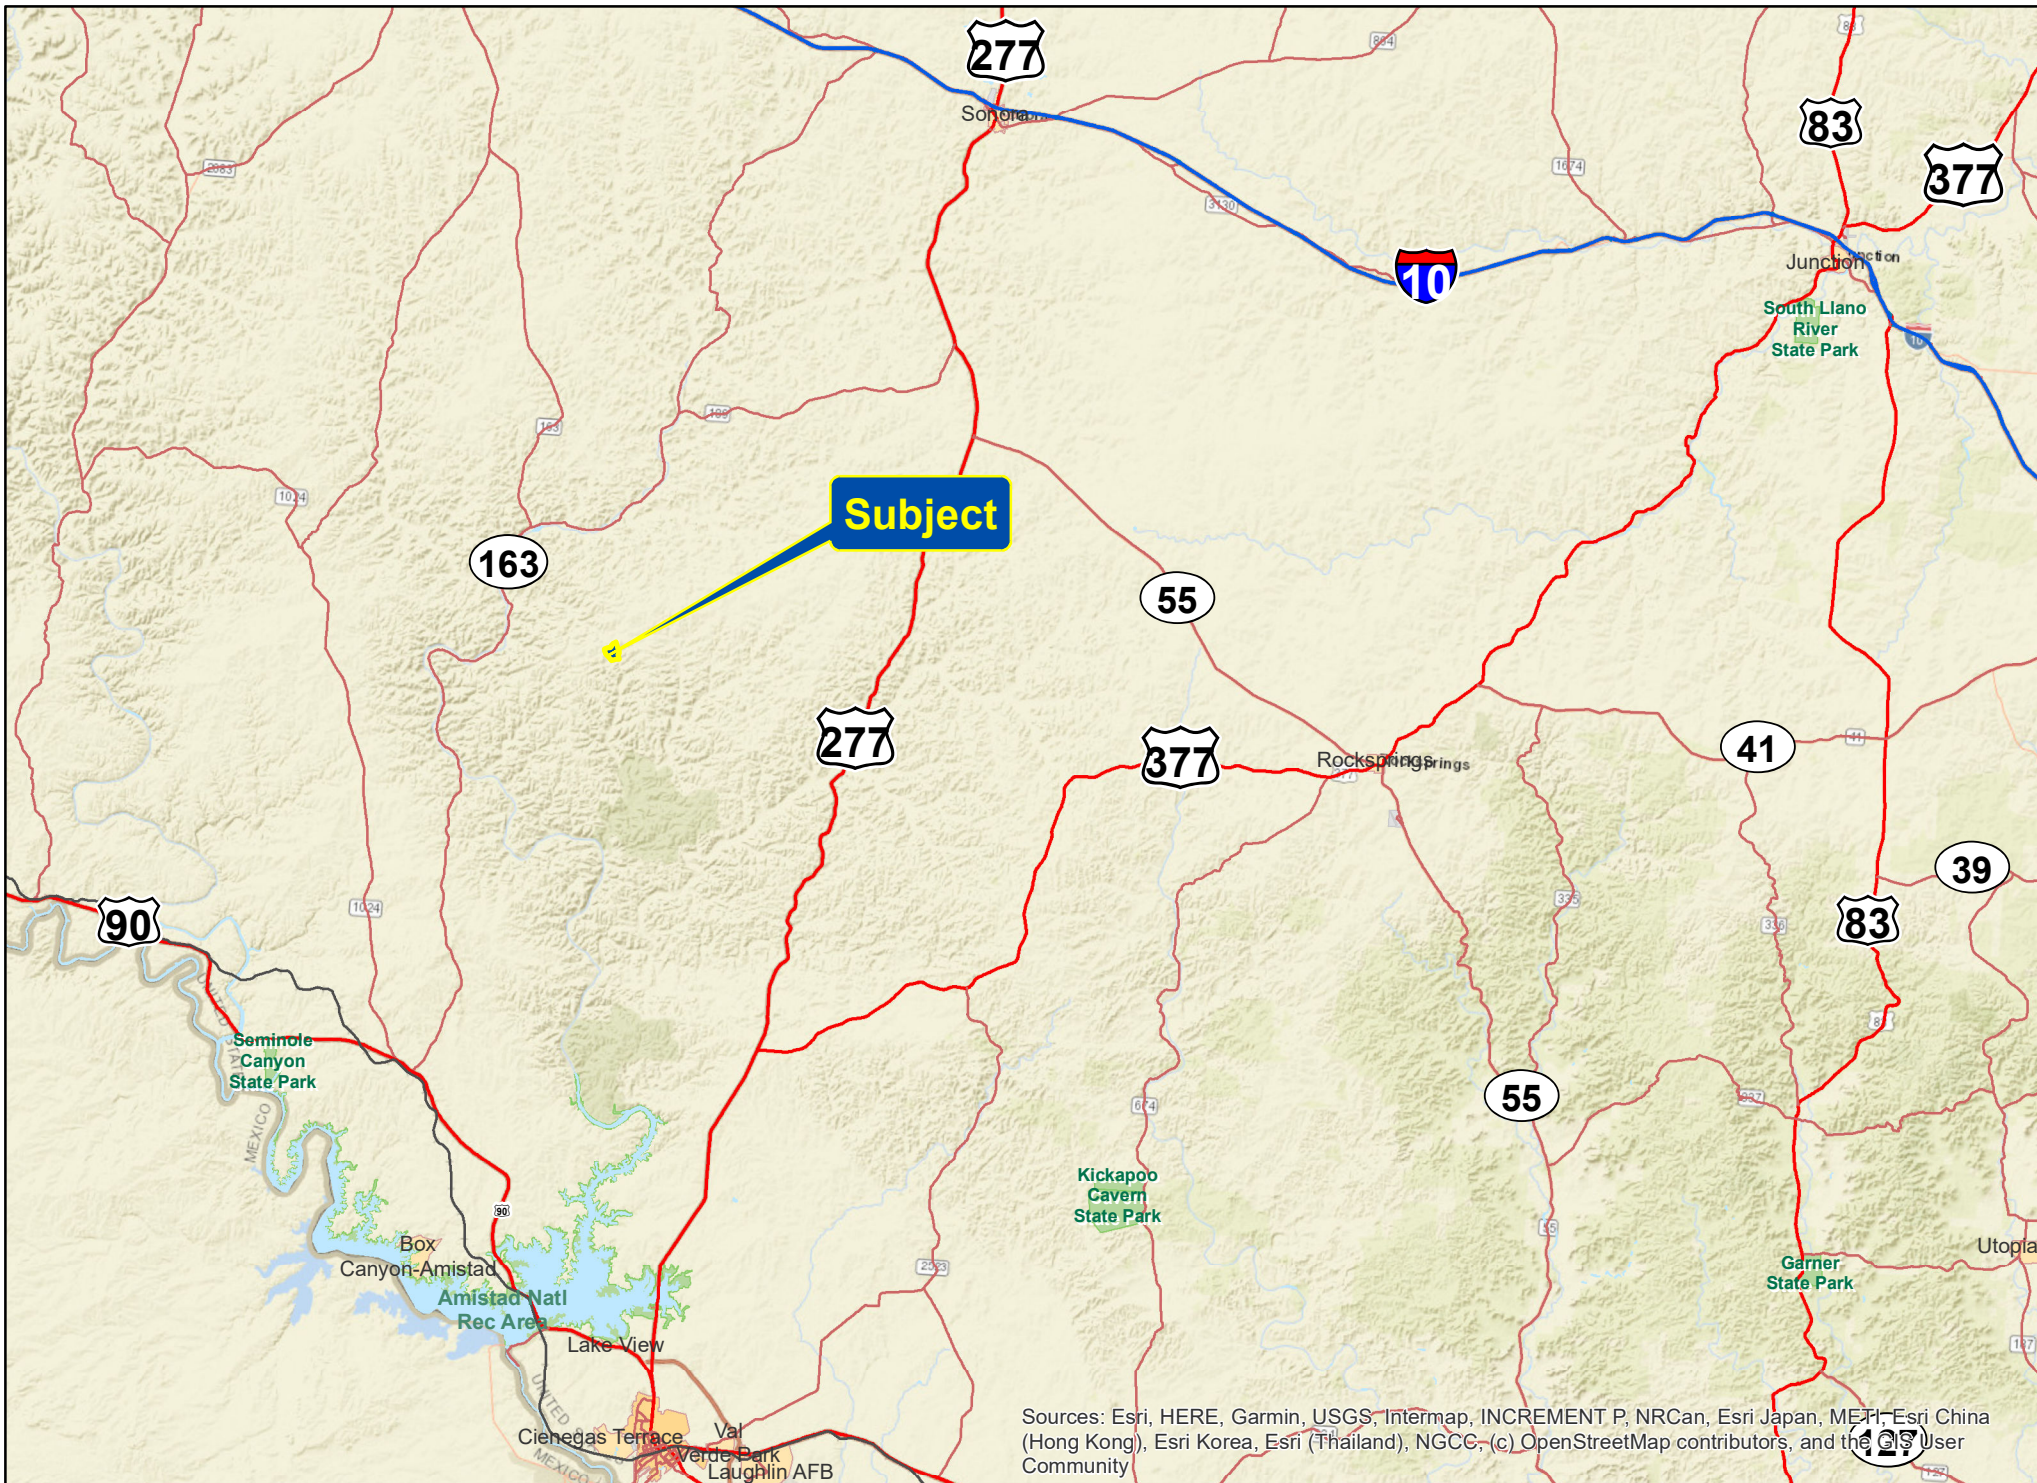

Sources: Esri, HERE, Garmin, USGS, Intermap, INCREMENT P, NRCan, Esri Japan, METI, Esri China (Hong Kong), Esri Korea, Esri (Thailand), NGCC, (c) OpenStreetMap contributors, and the GIS User Community

407.5 Acres | Val Verde County, Texas

For illustration purposes only.

Sources: Esri, HERE, Garmin, USGS, Intermap, INCREMENT P, NRCan, Esri Japan, METI, Esri China (Hong Kong), Esri Korea, Esri (Thailand), NGCC, (c) OpenStreetMap contributors, and the GIS User Community

407.5 Acres | Val Verde County, Texas

For illustration purposes only.

407.5 Acres | Val Verde County, Texas

For illustration purposes only.