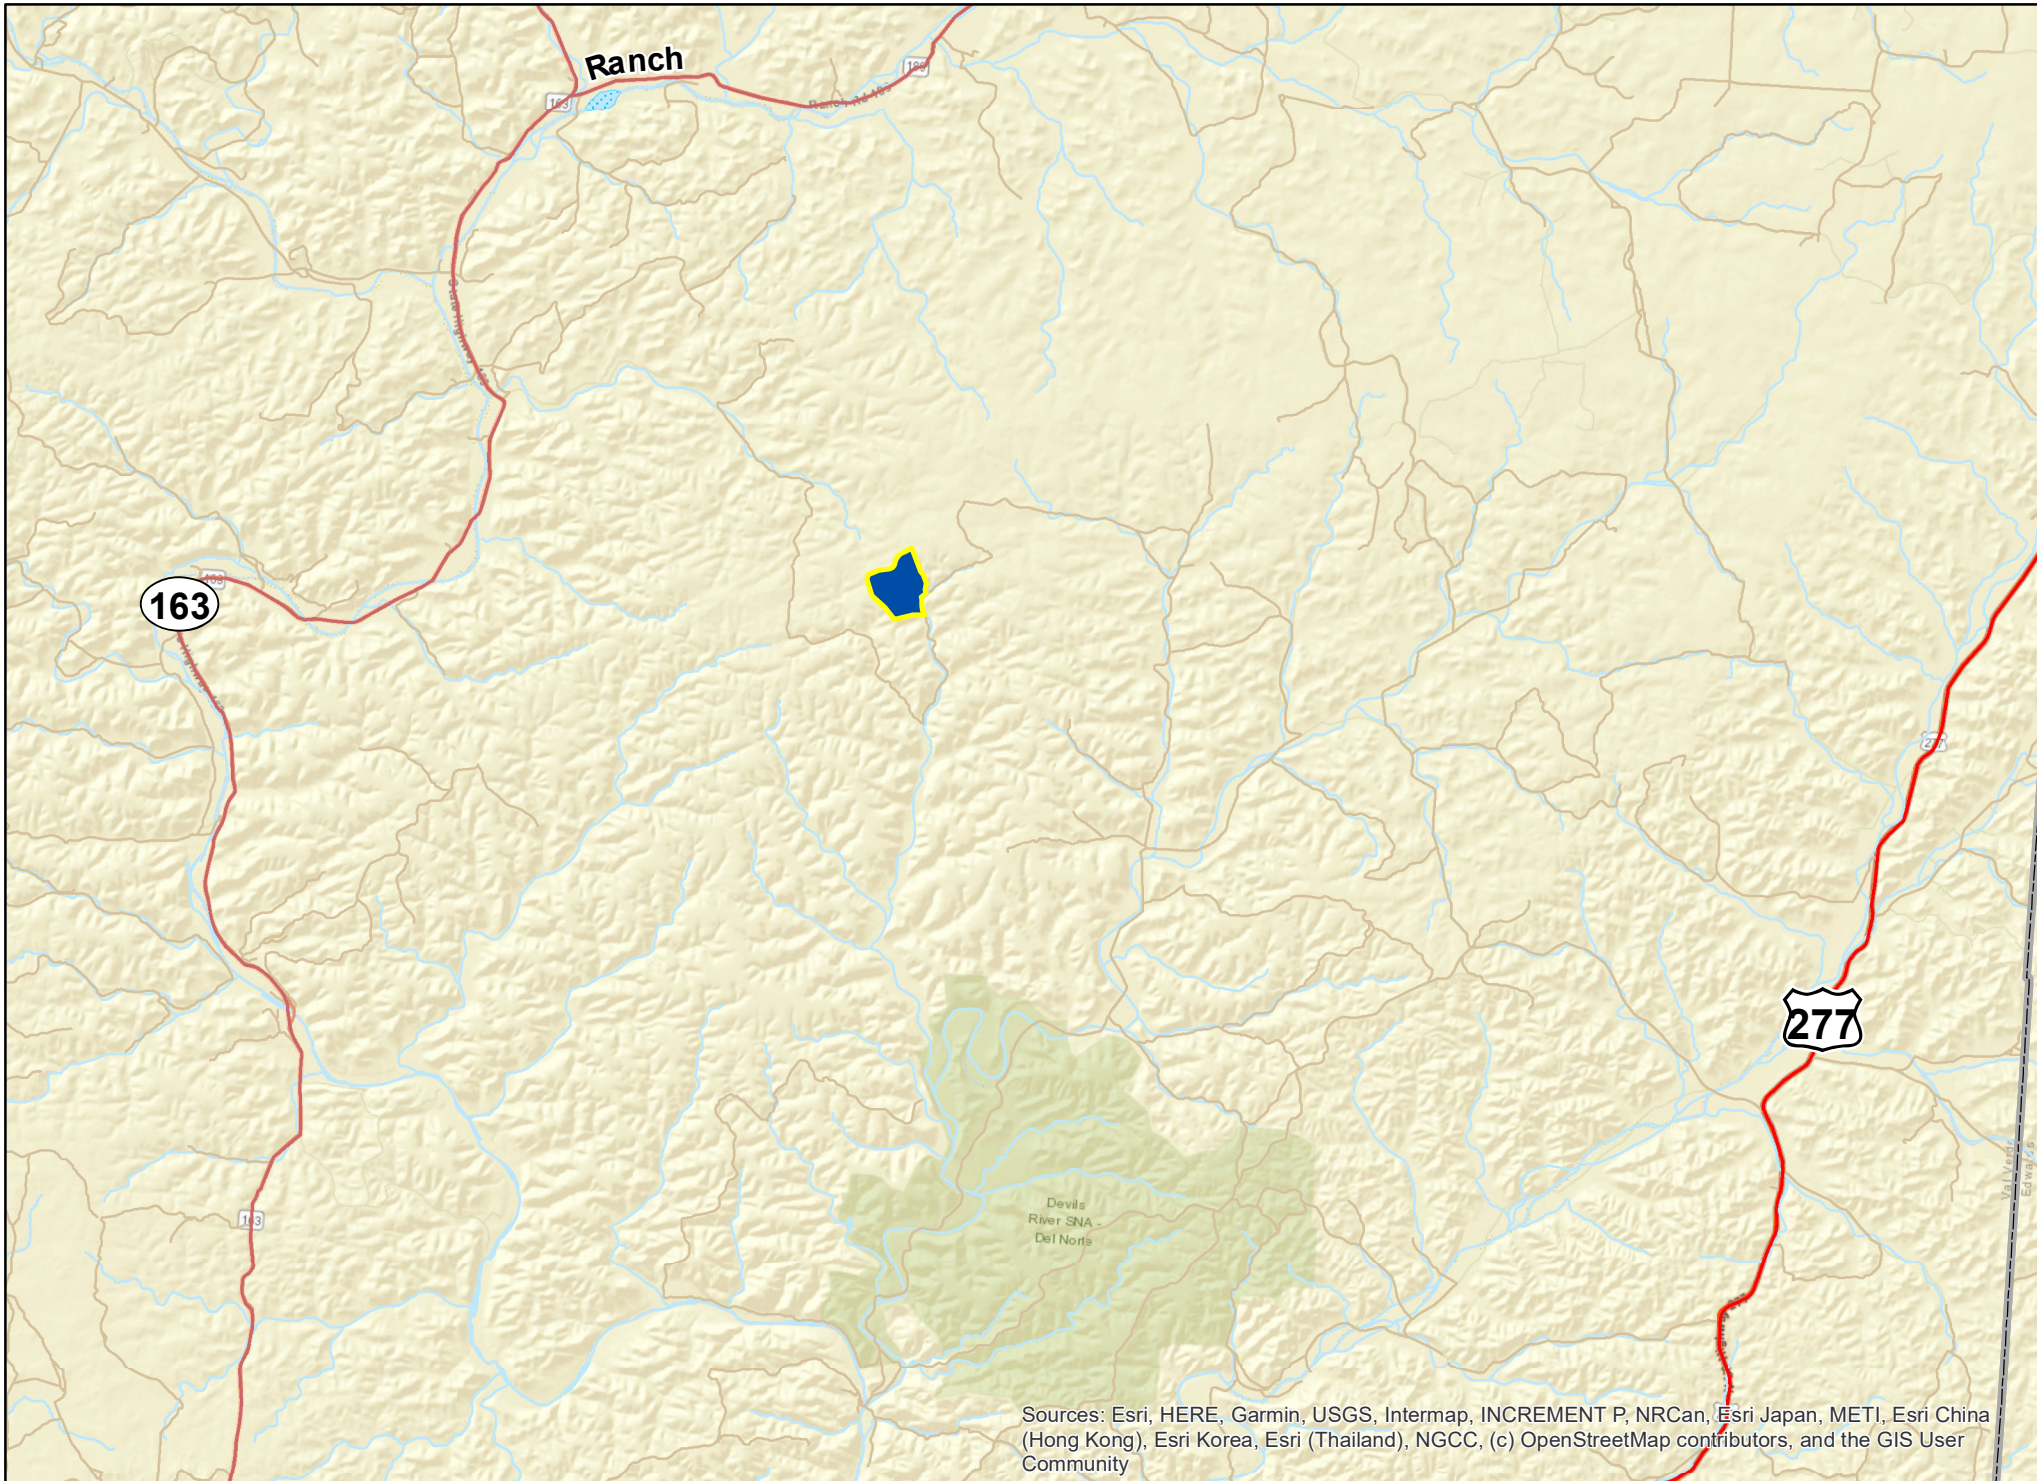

Sources: Esri, HERE, Garmin, USGS, Intermap, INCREMENT P, NRCan, Esri Japan, METI, Esri China (Hong Kong), Esri Korea, Esri (Thailand), NGCC, (c) OpenStreetMap contributors, and the GIS User Community

407.5 Acres | Val Verde County, Texas

For illustration purposes only.

Sources: Esri, HERE, Garmin, USGS, Intermap, INCREMENT P, NRCan, Esri Japan, METI, Esri China (Hong Kong), Esri Korea, Esri (Thailand), NGCC, (c) OpenStreetMap contributors, and the GIS User Community

407.5 Acres | Val Verde County, Texas

For illustration purposes only.

407.5 Acres | Val Verde County, Texas

For illustration purposes only.