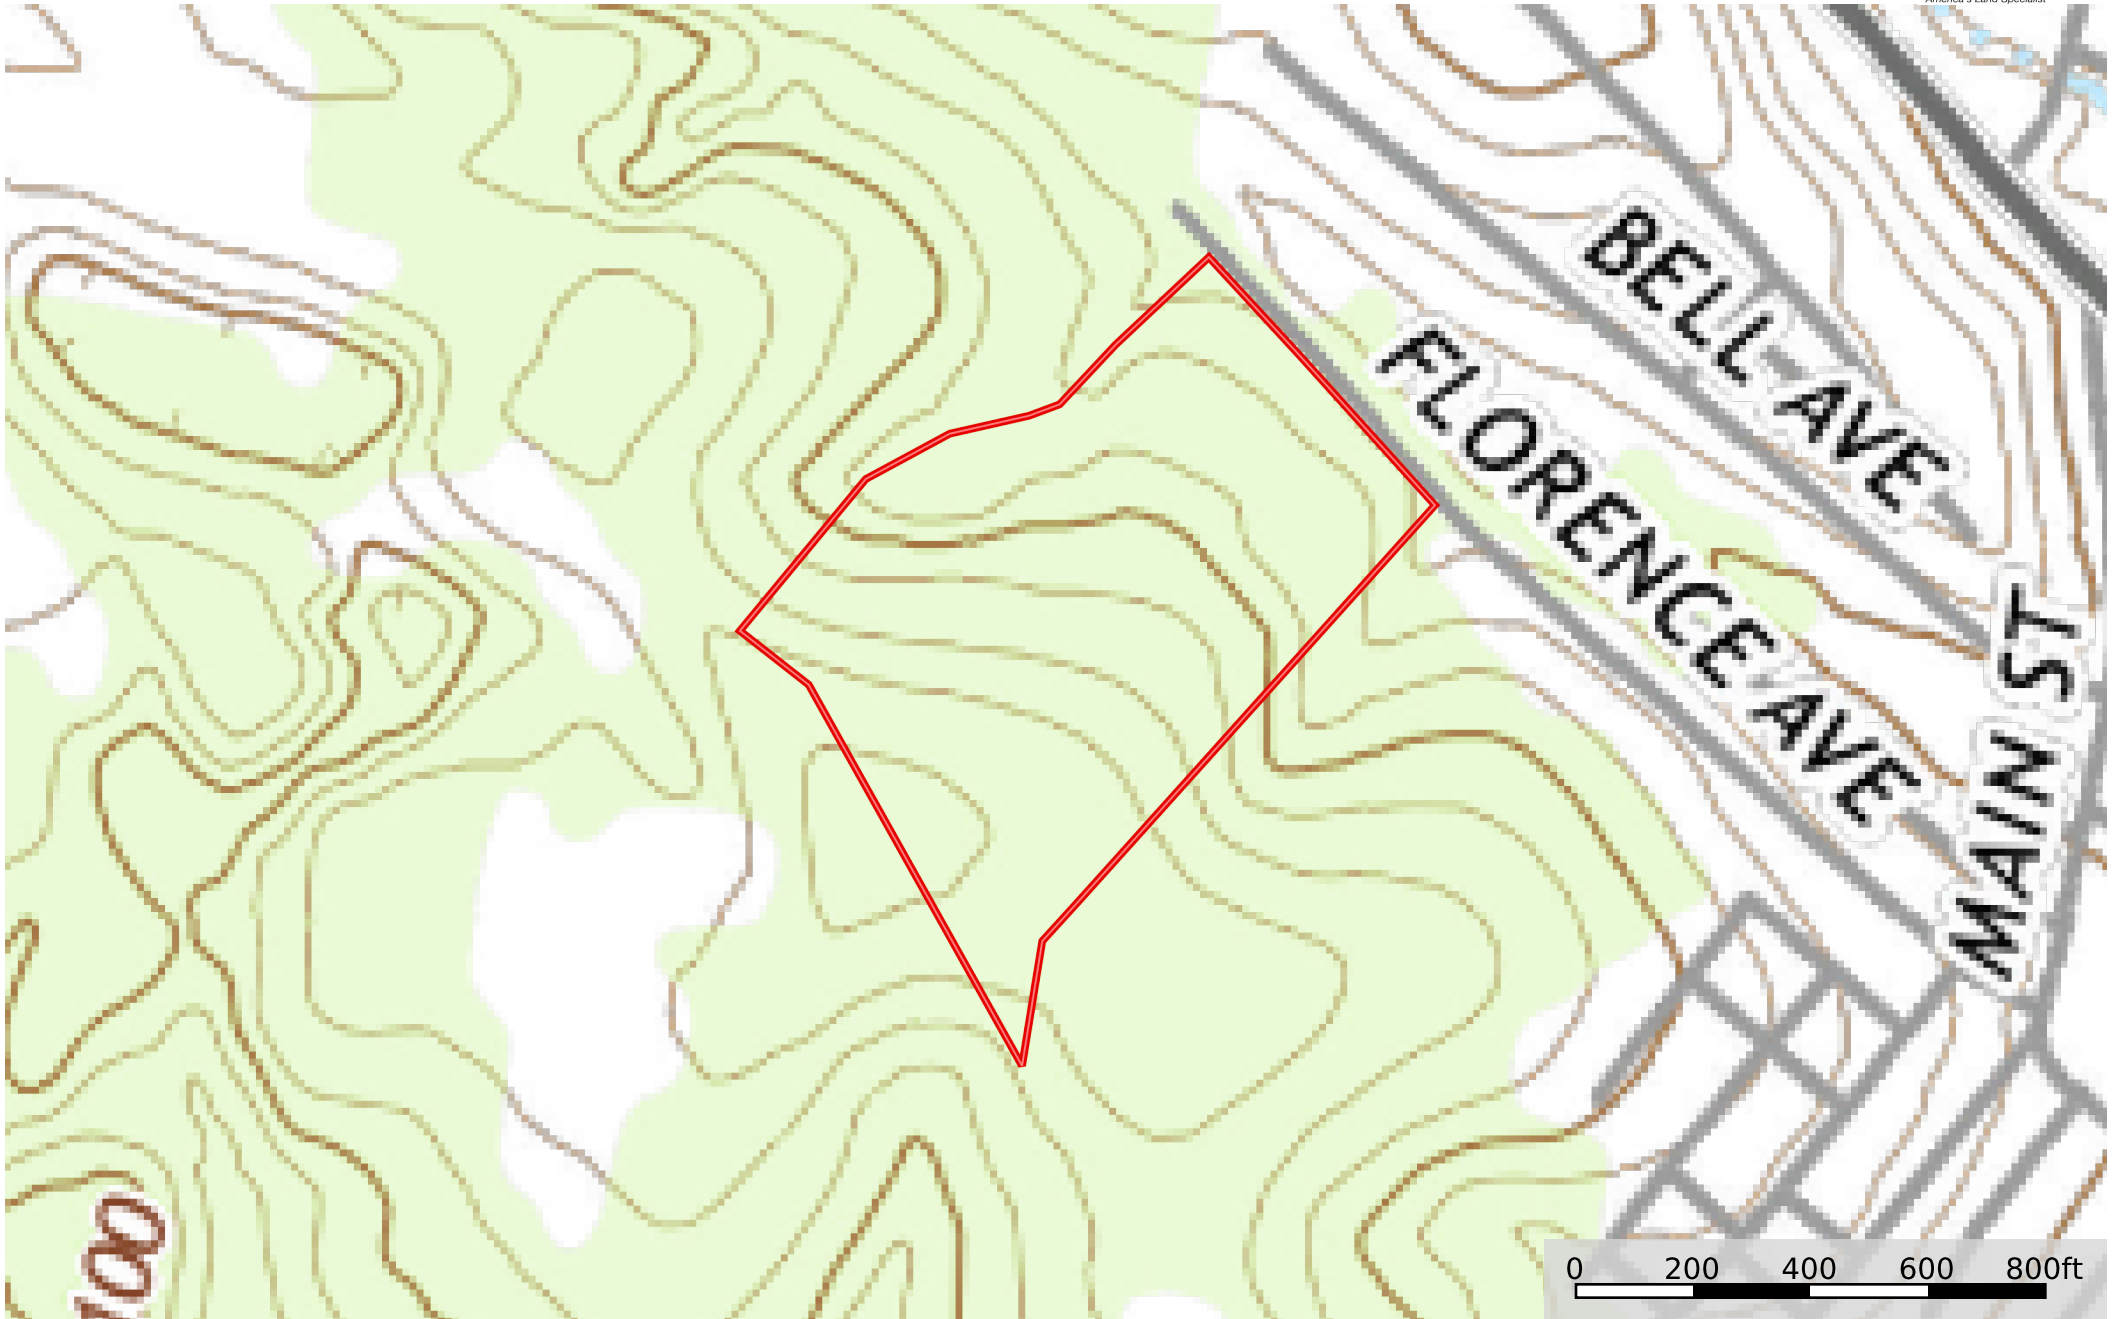

Florence Ave. Washington County - 16 acres
Washington County, Pennsylvania, 16 AC +/-

 Boundary

Benjamin Beck
P: 724-747-5979

bbeck@mossyoakproperties.com

511 Skyline Dr. Belle Vernon PA 15012

 The information contained herein was obtained from sources deemed to be reliable. Land id™ Services makes no warranties or guarantees as to the completeness or accuracy thereof.