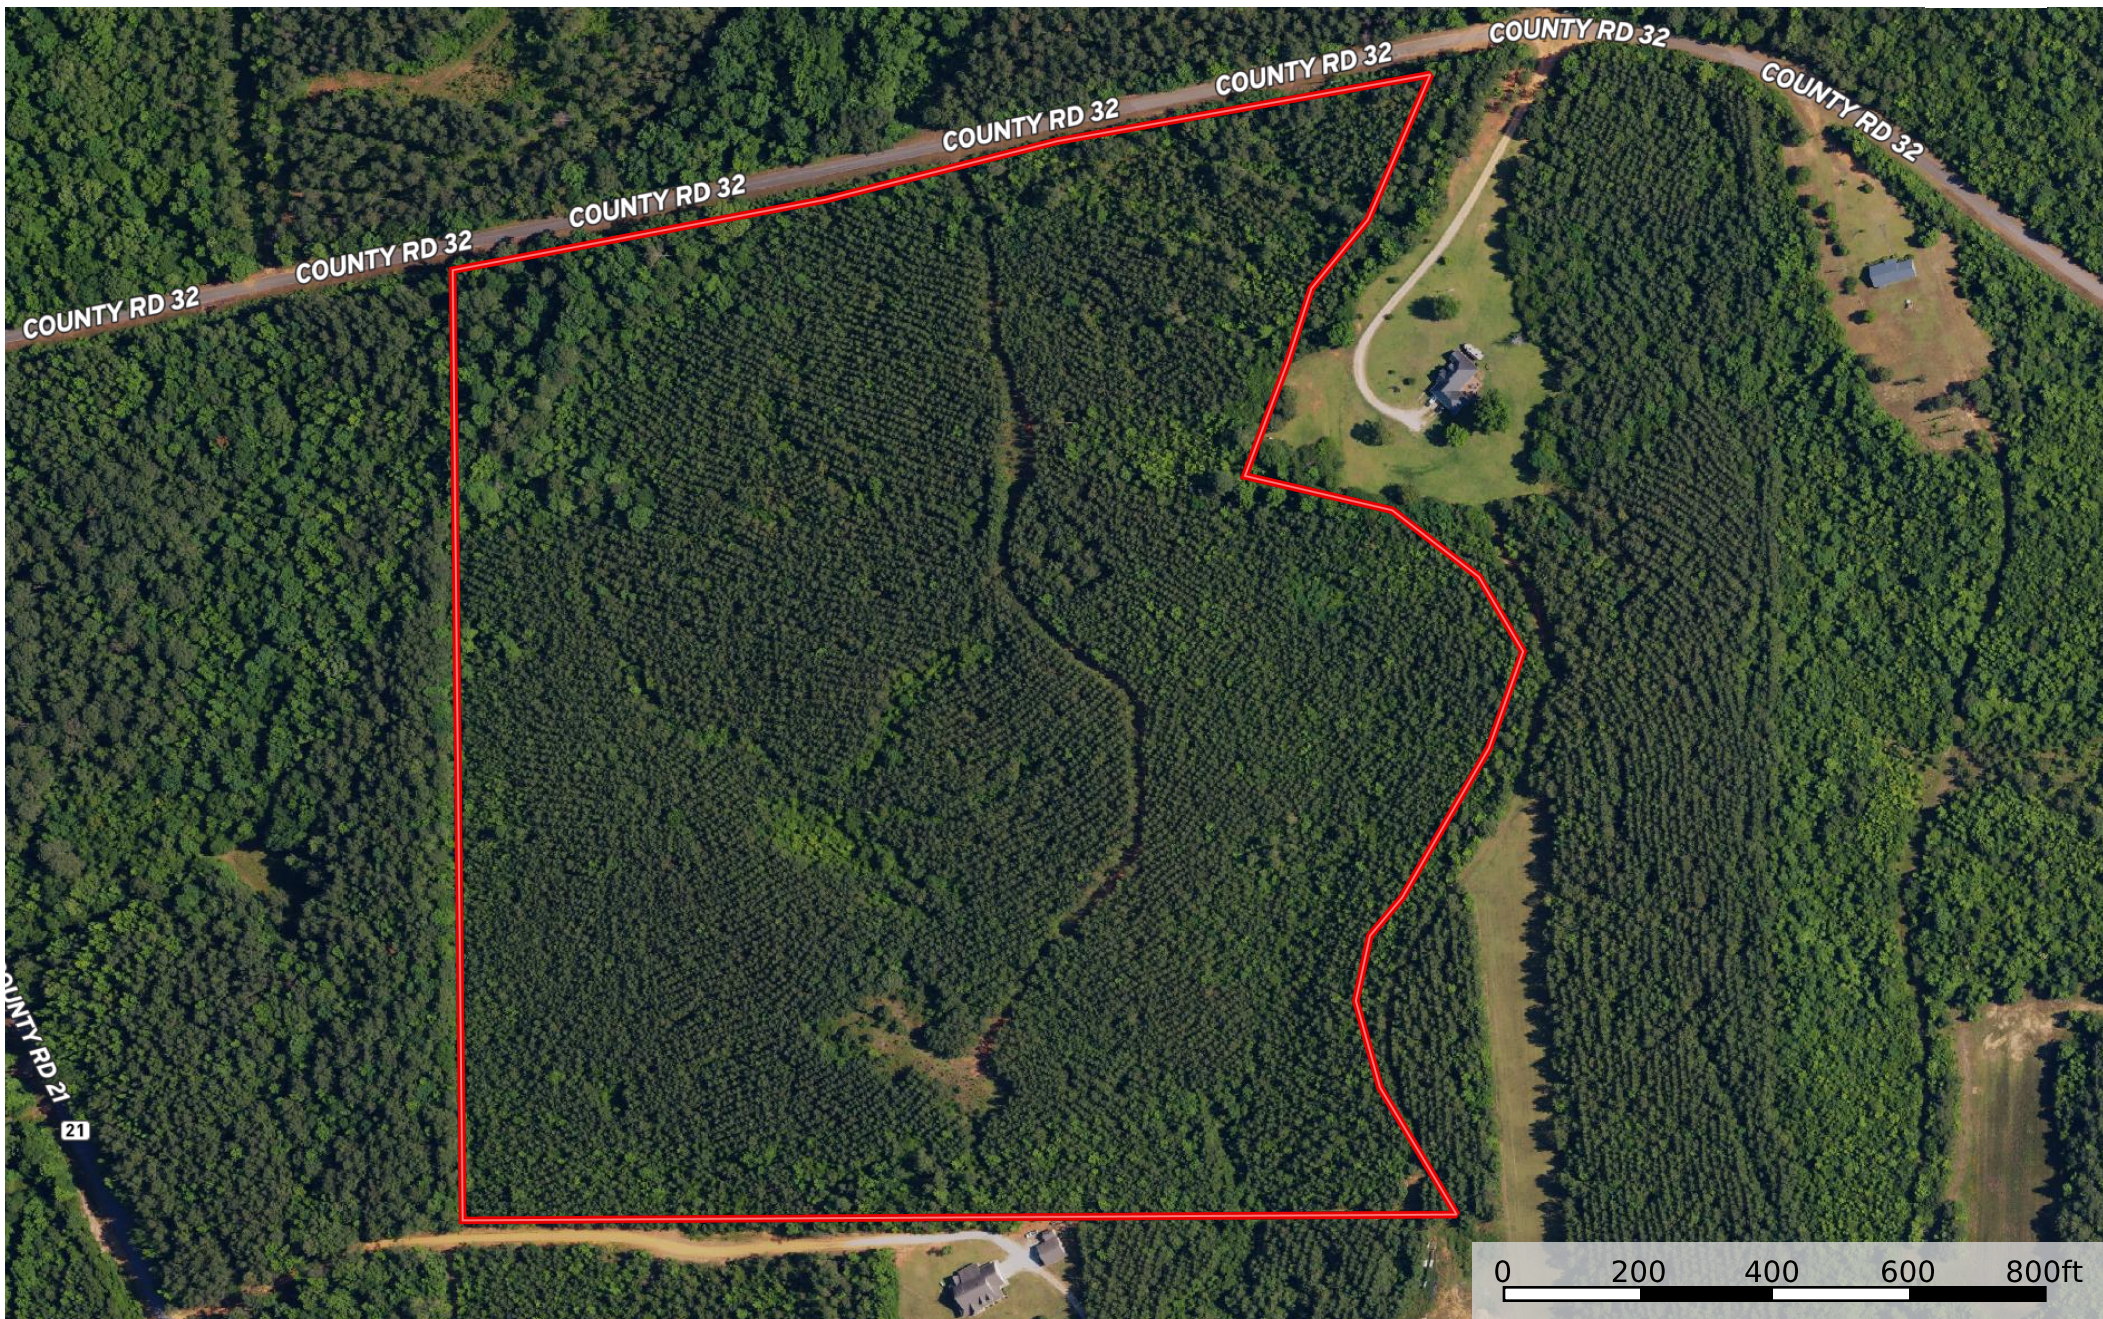

49 acres +/- Hale County PotlatchDeltic
Hale County, Alabama,

 Boundary