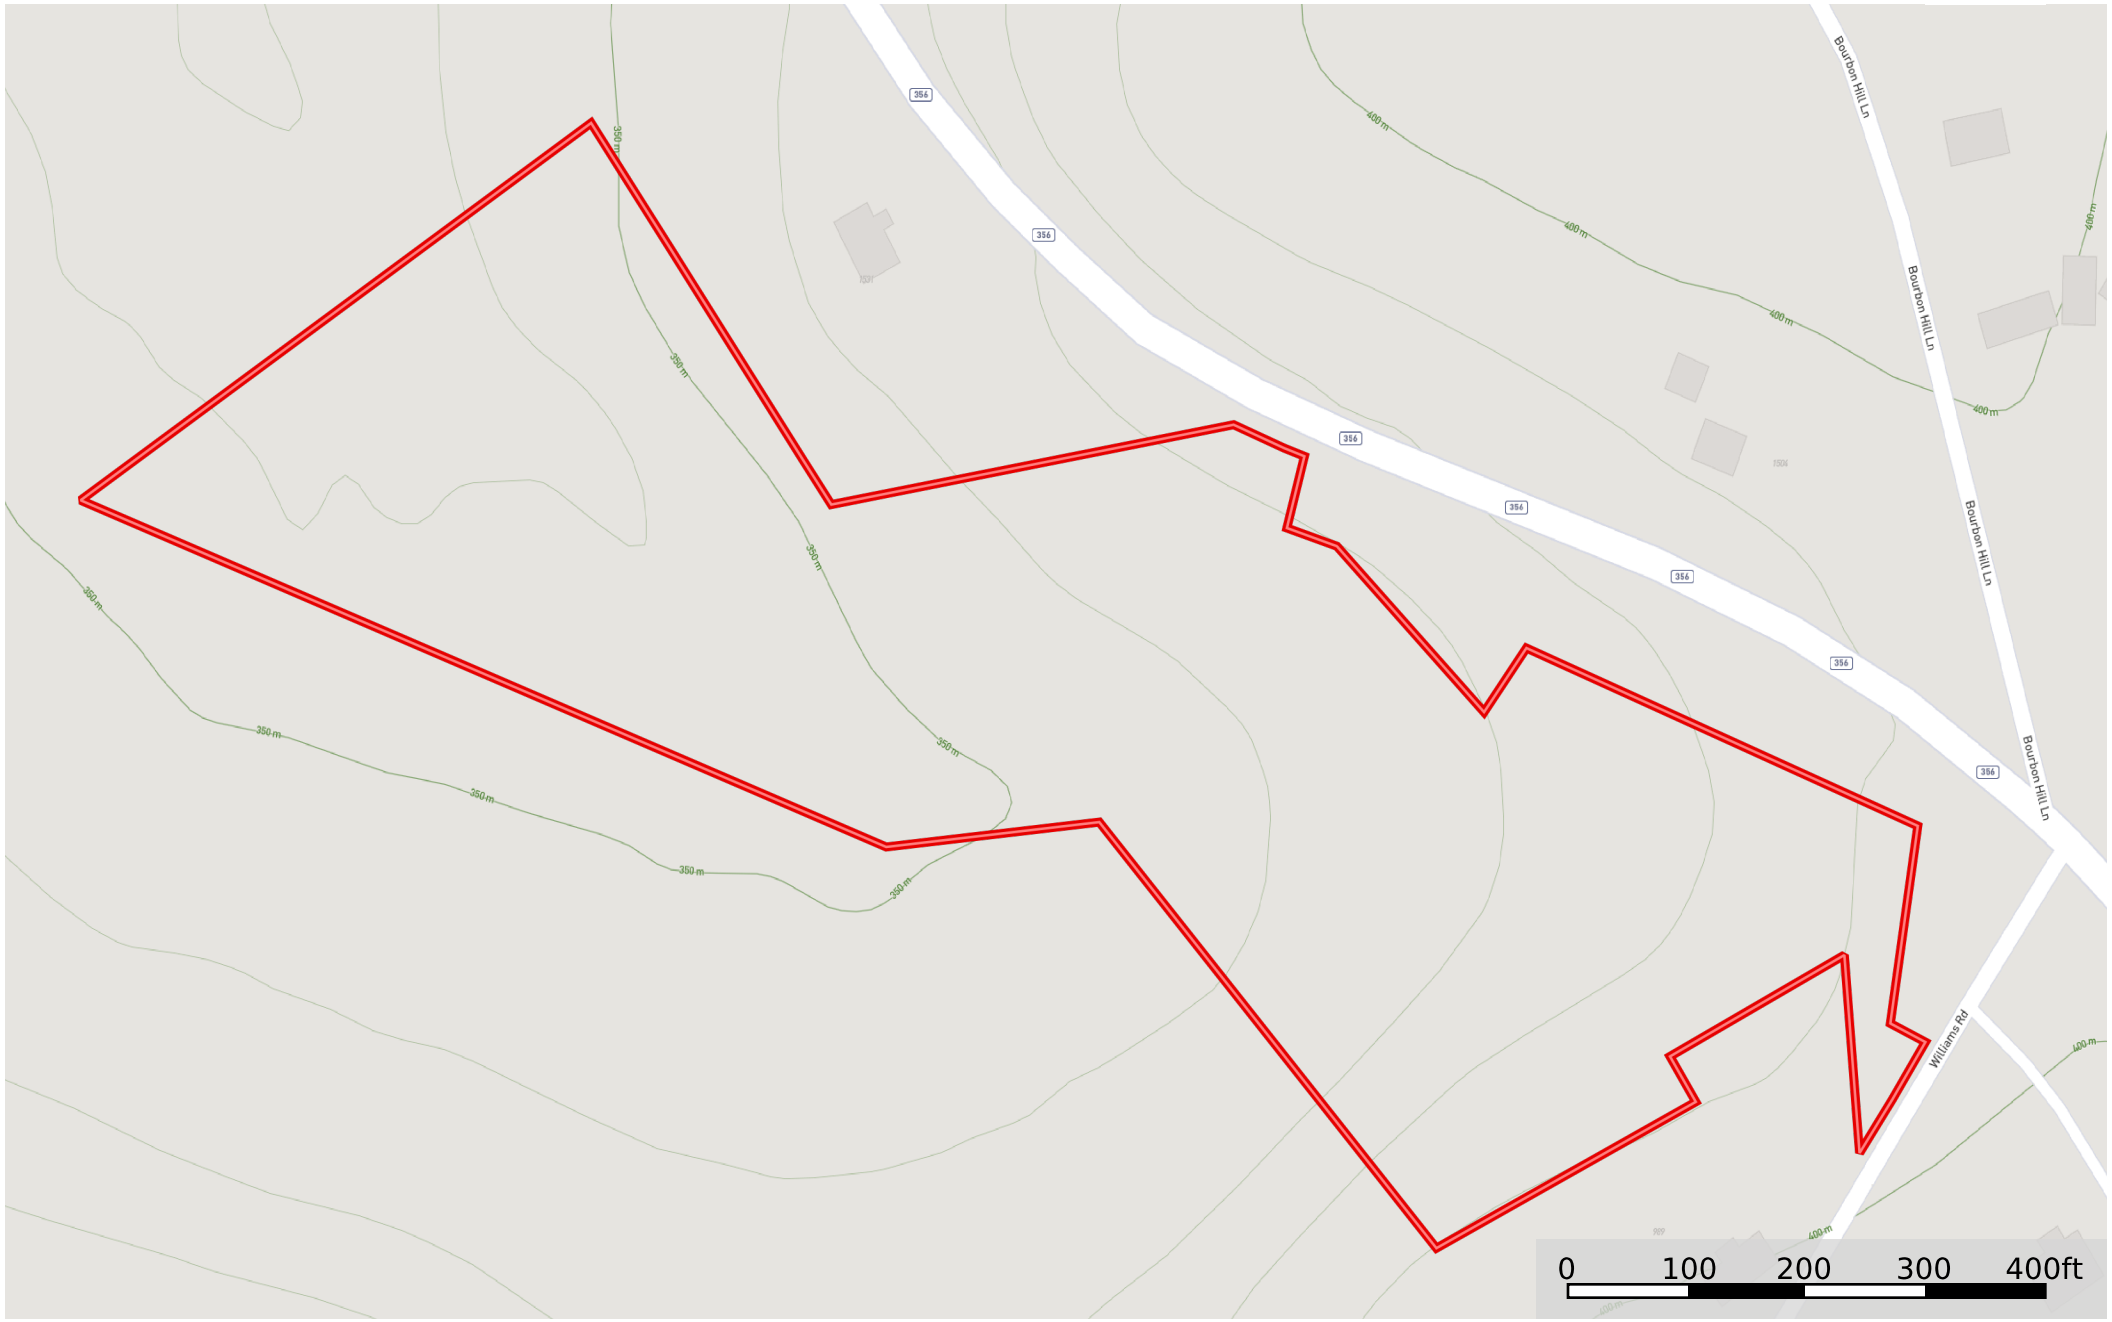

Williams Rd_356 - Westmoreland - Leechburg - 13.26 +/- Westmoreland County, Pennsylvania, 13.26 AC +/-

 Williams Rd_356 -