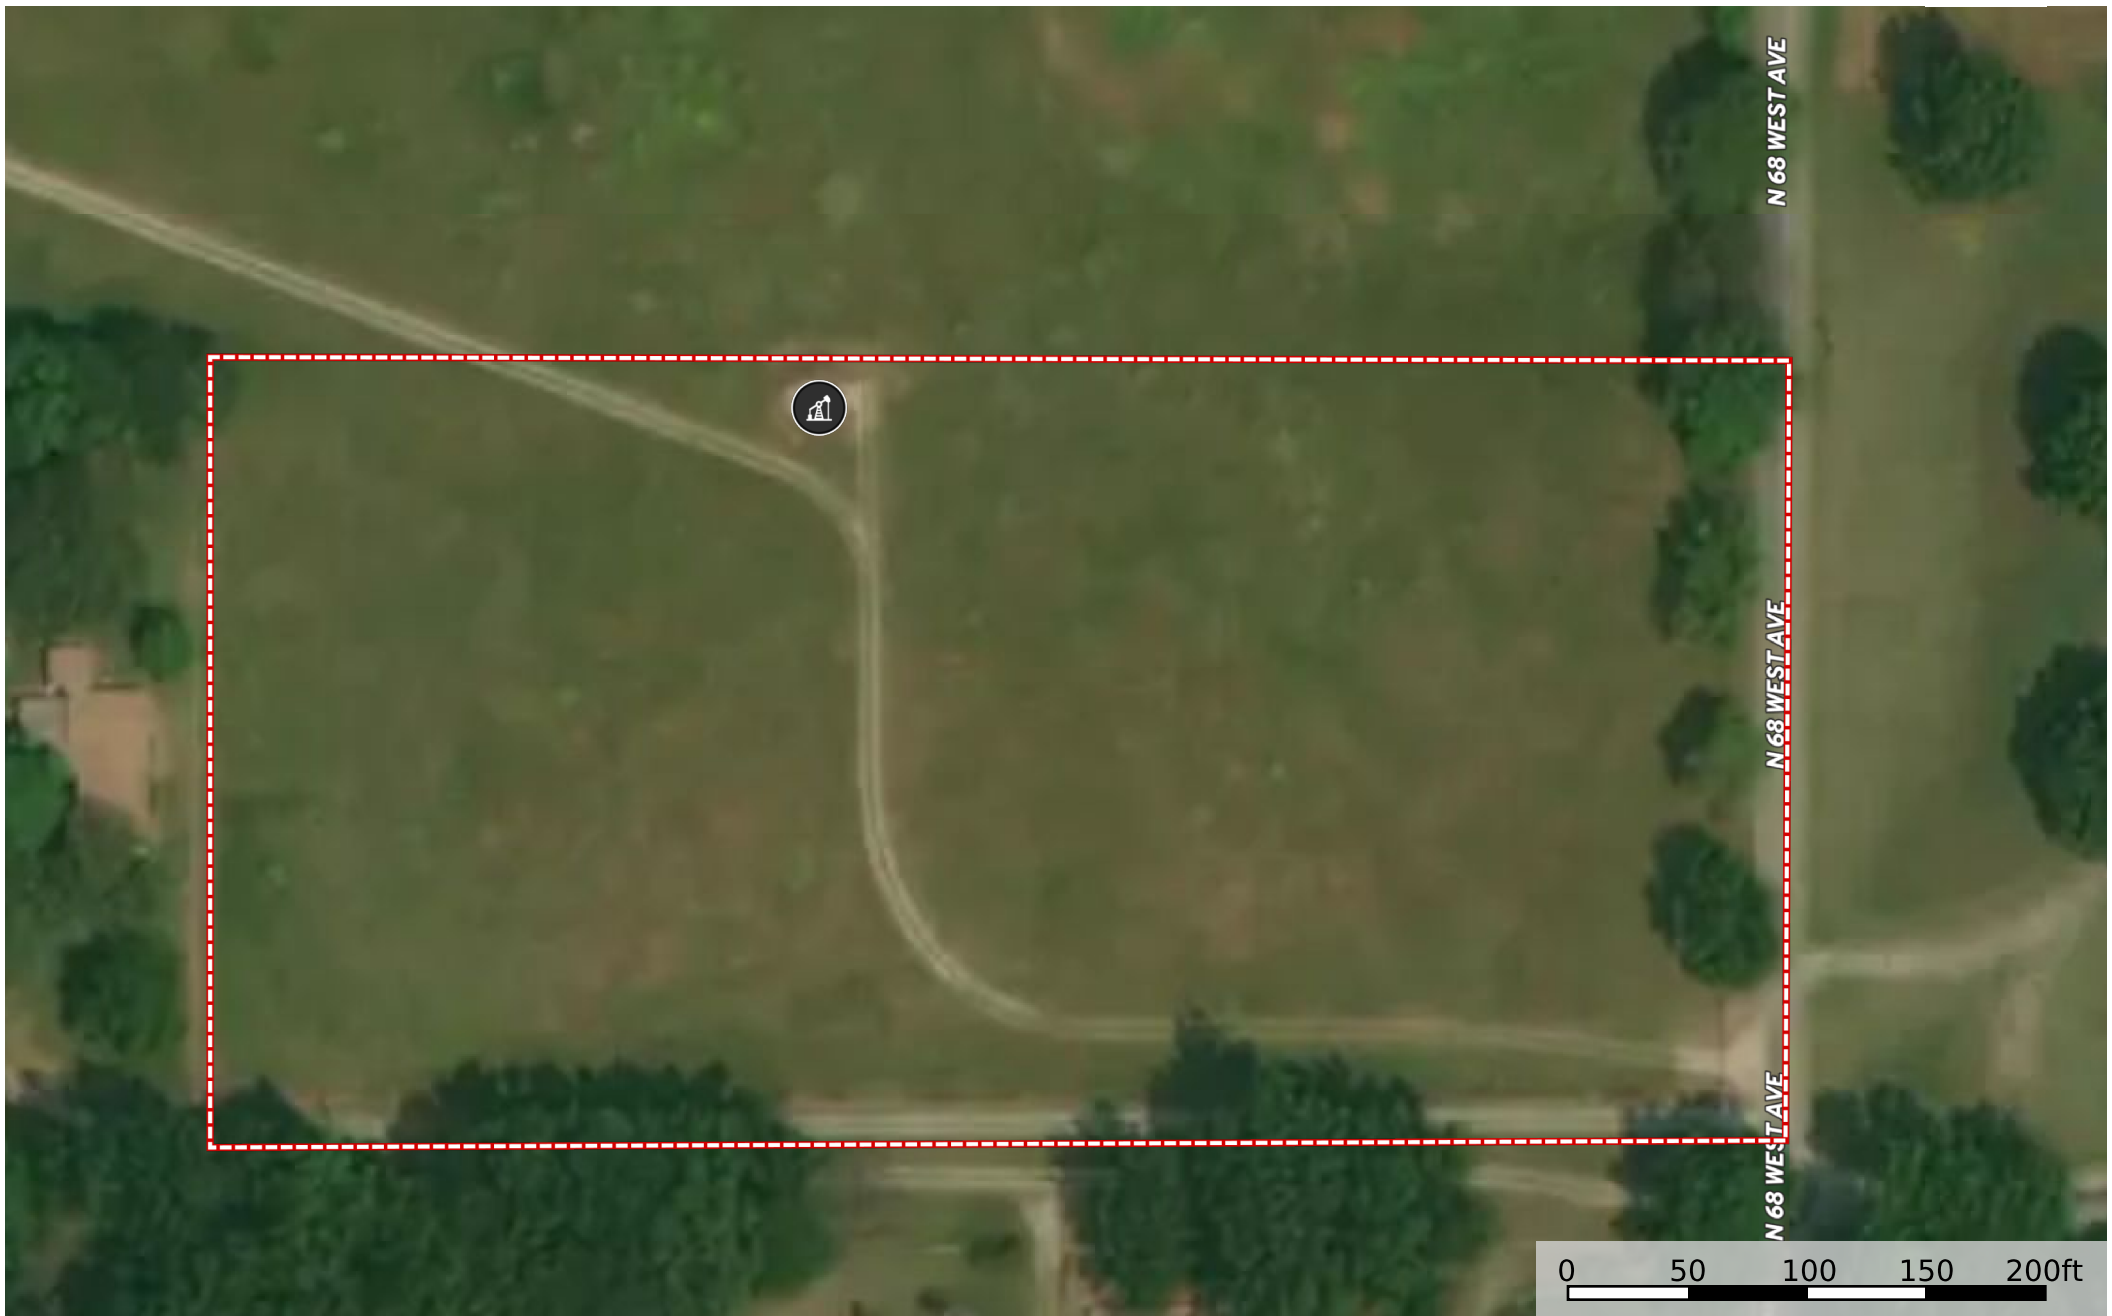

# Williams Track 1

Osage County, Oklahoma, 5 AC +/-

 Oil Well  Boundary

**Brenton Washausen**  
P: 405-406-7798

**id.** The information contained herein was obtained from sources deemed to be reliable. Land id™ Services makes no warranties or guarantees as to the completeness or accuracy thereof.