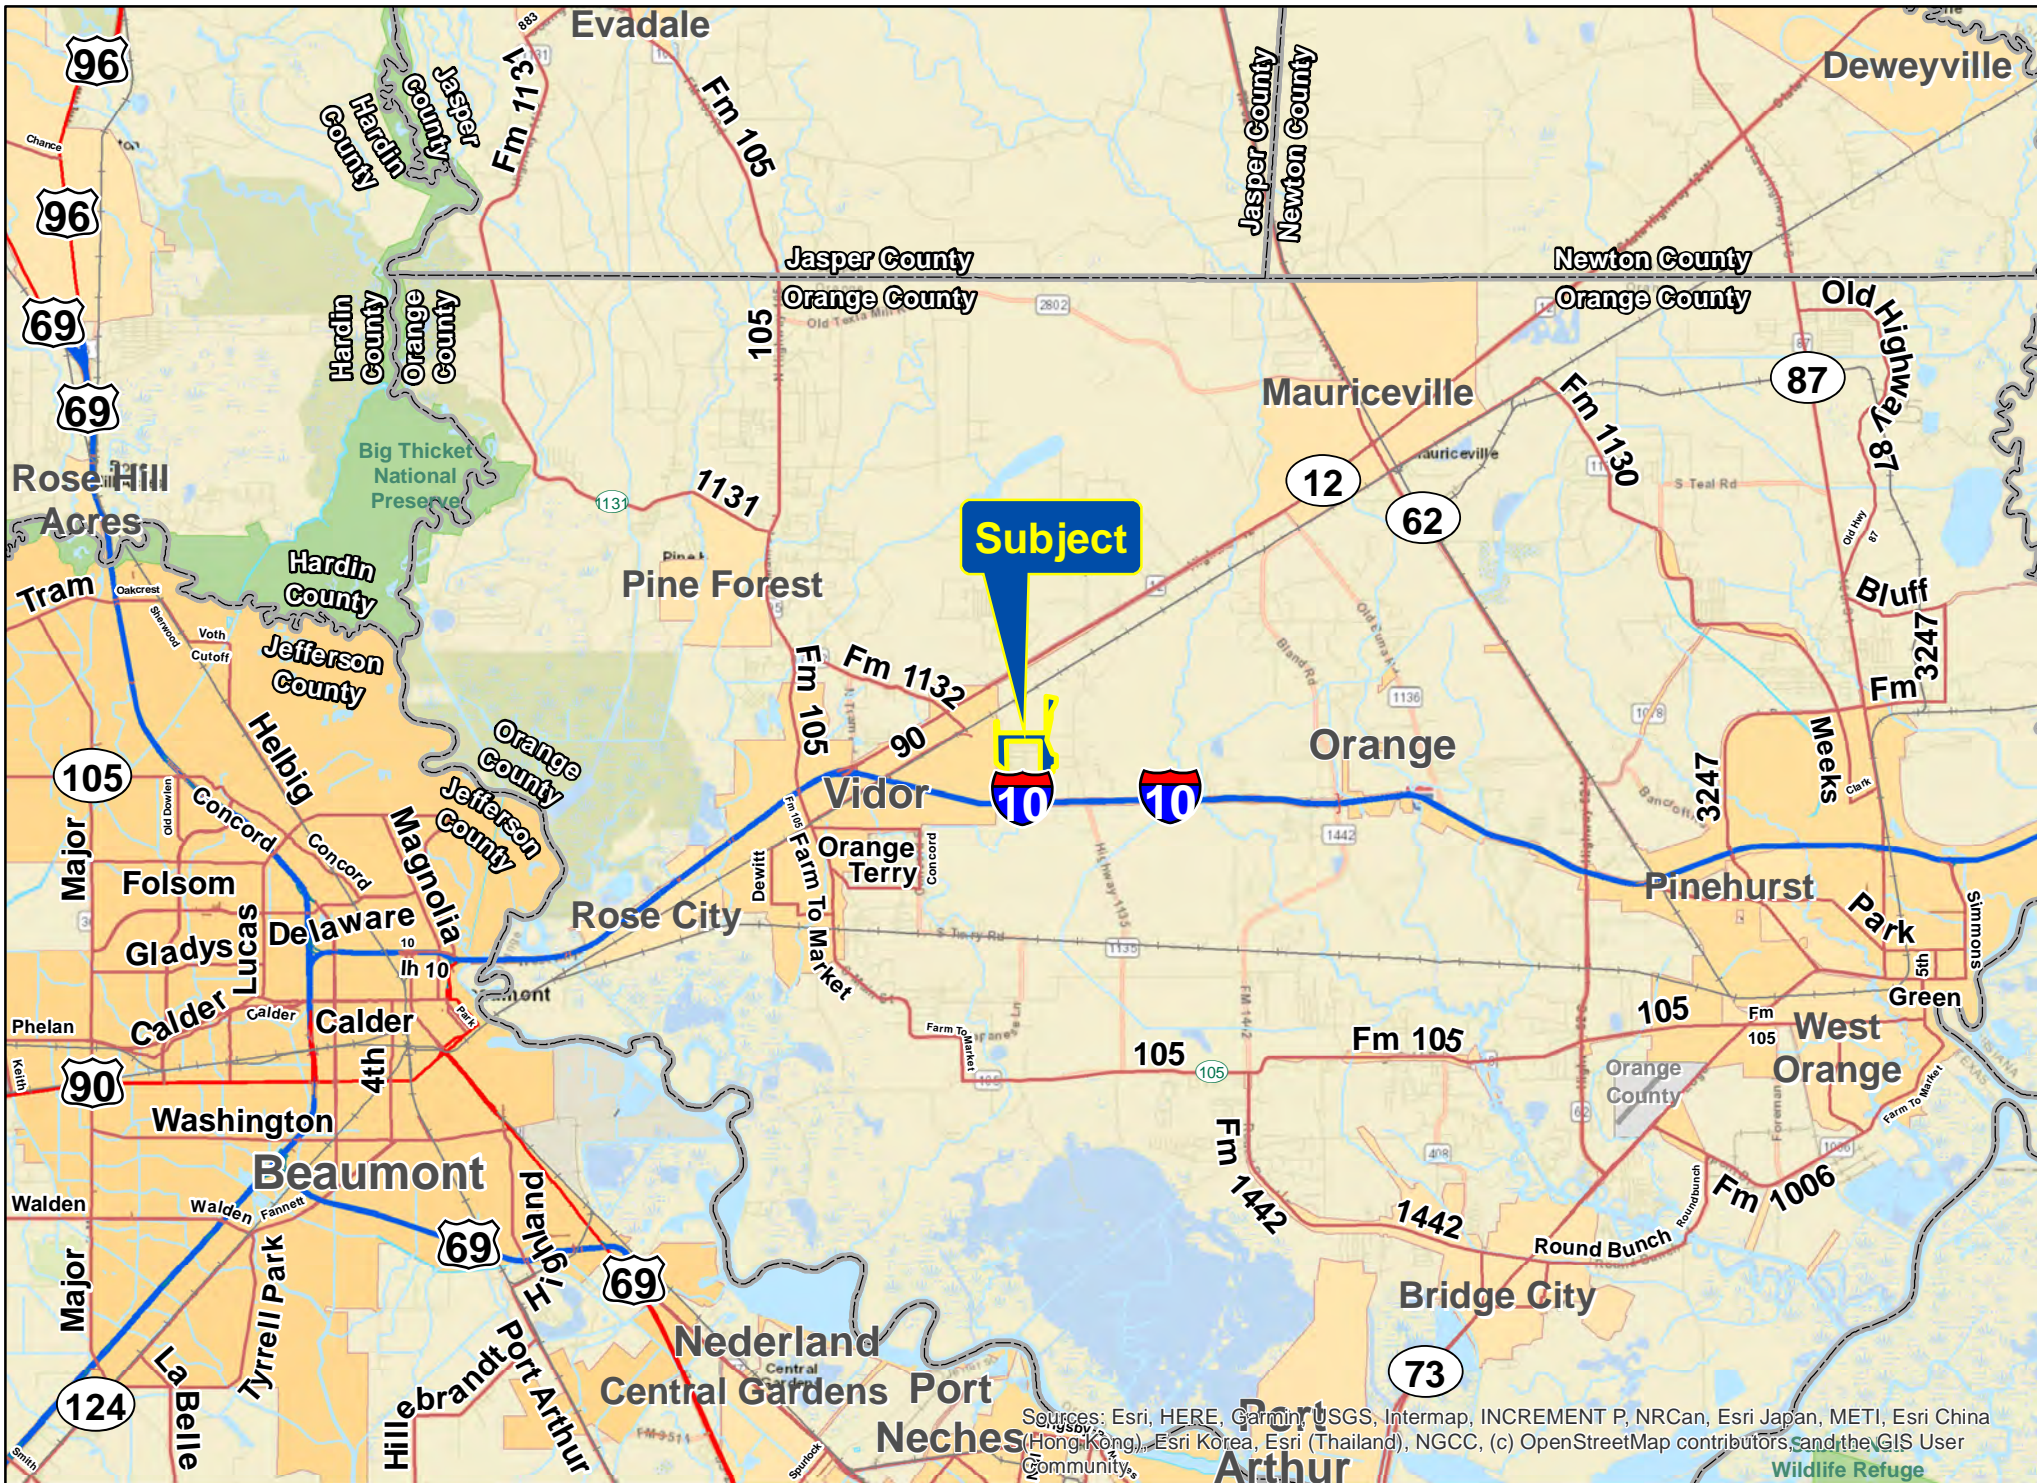

Sources: Esri, HERE, Garmin, USGS, Intermap, INCREMENT P, NRCan, Esri Japan, METI, Esri China (Hong Kong), Esri Korea, Esri (Thailand), NGCC, (c) OpenStreetMap contributors, and the GIS User Community

195 Acres | Vidor, Orange Co., Texas

1164 - For illustration purposes only.

Sources: Esri, HERE, Garmin, USGS, Intermap, INCREMENT P, NRCan, Esri Japan, METI, Esri China (Hong Kong), Esri Korea, Esri (Thailand), NGCC, (c) OpenStreetMap contributors, and the GIS User Community.

195 Acres | Vidor, Orange Co., Texas

1164 - For illustration purposes only.

Sources: Esri, HERE, Garmin, USGS, Intermap, INCREMENT P, NRCan, Esri Japan, METI, Esri China (Hong Kong), Esri Korea, Esri (Thailand), NGCC, (c) OpenStreetMap contributors, and the GIS User Community