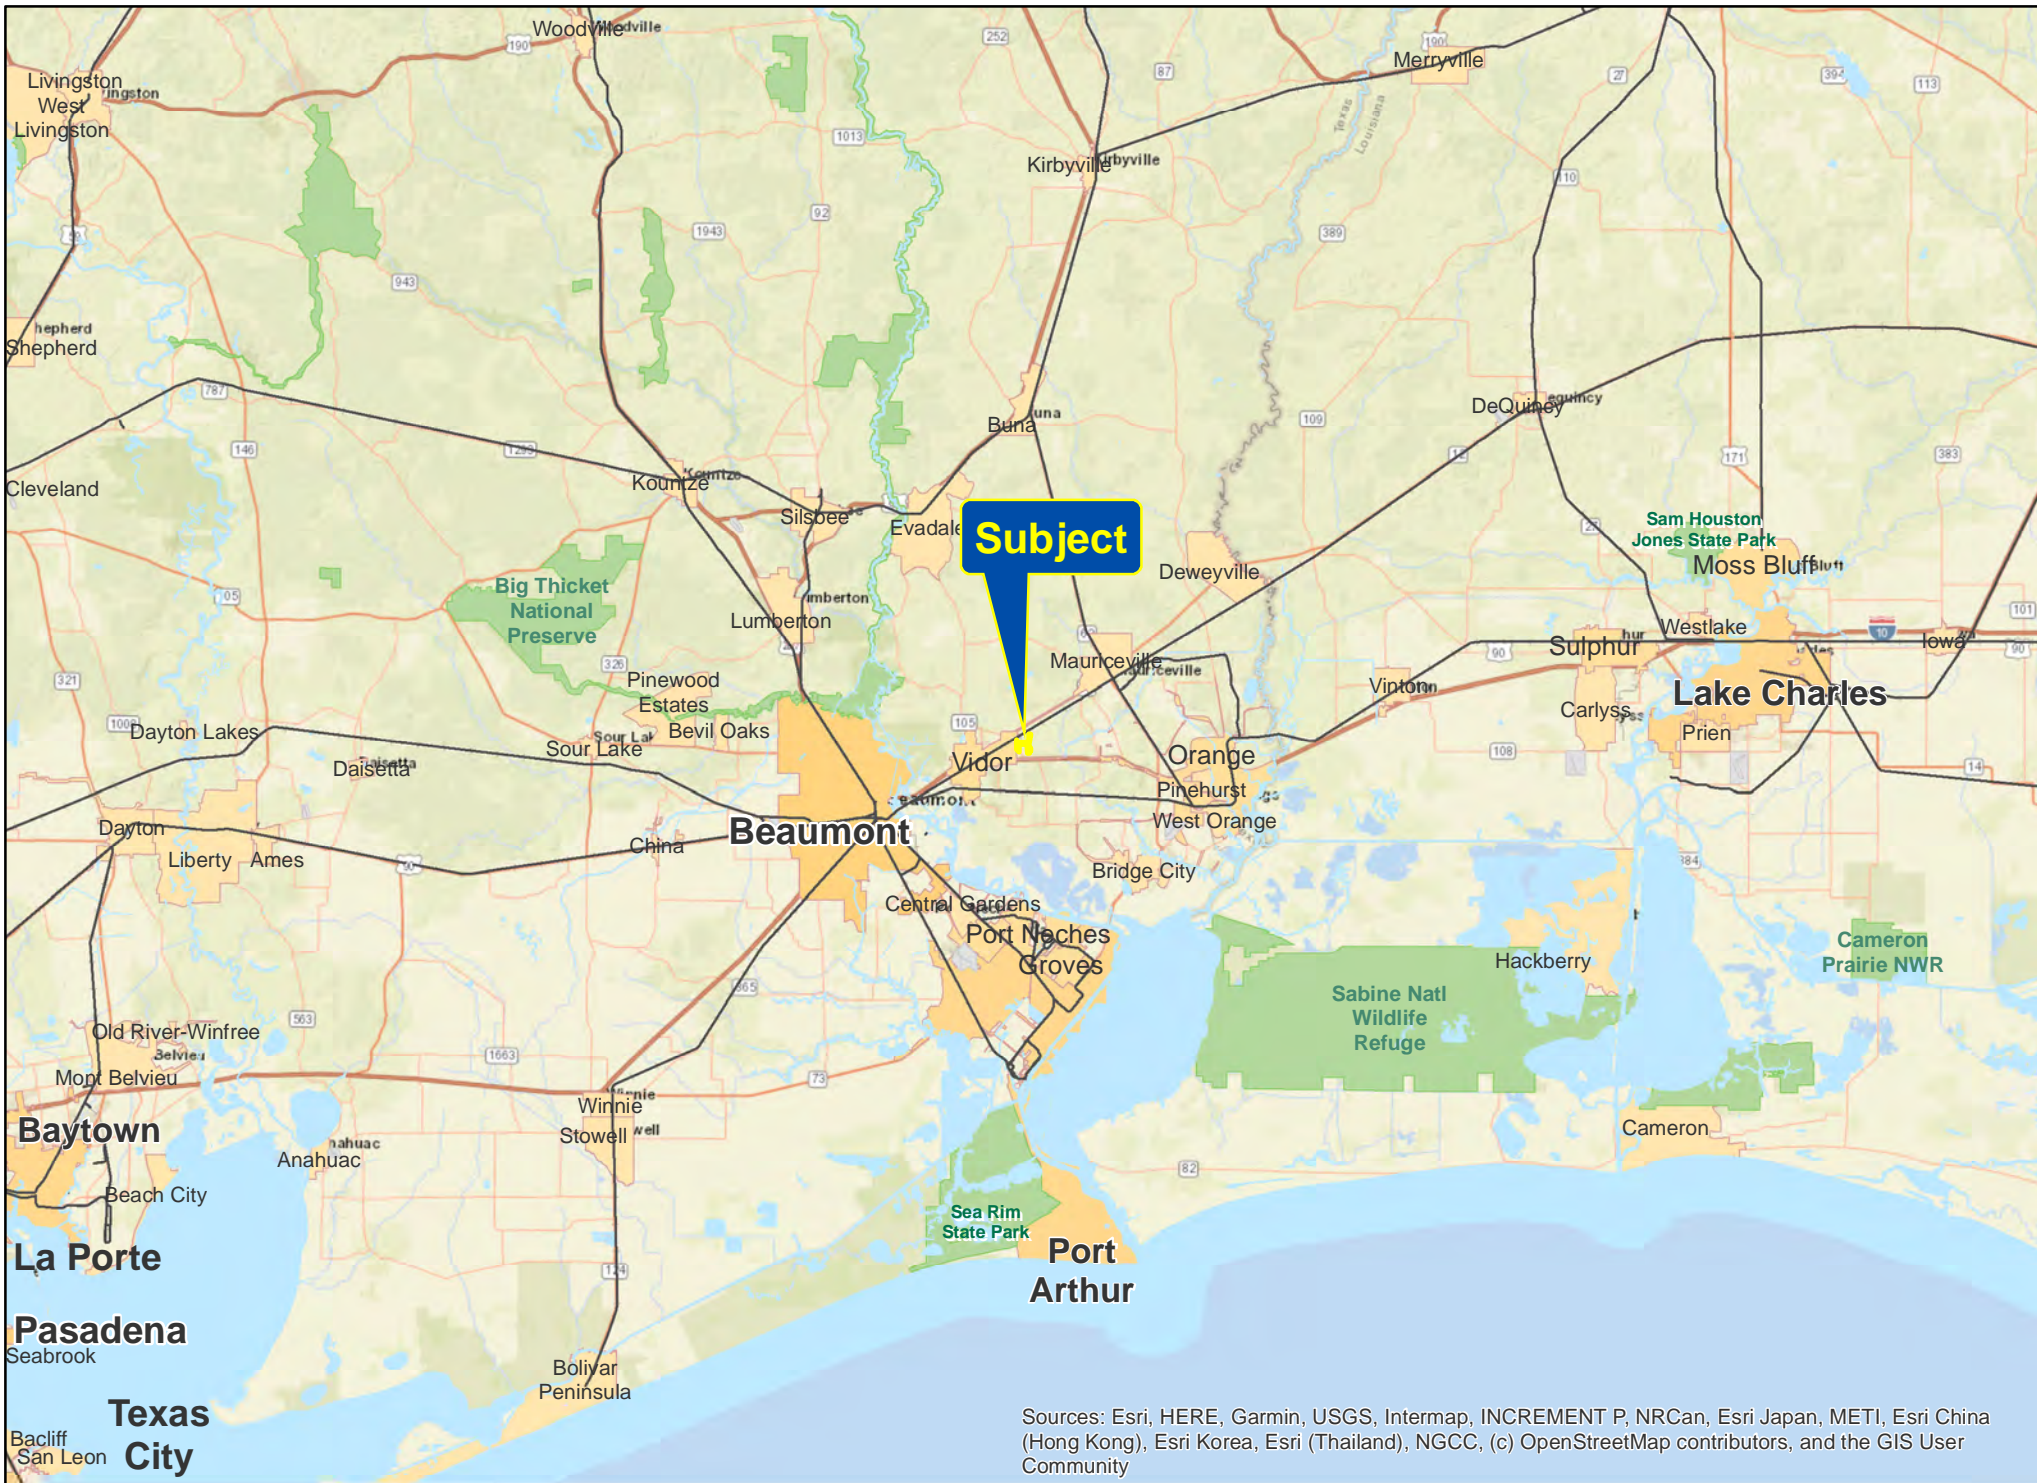

Sources: Esri, HERE, Garmin, USGS, Intermap, INCREMENT P, NRCan, Esri Japan, METI, Esri China (Hong Kong), Esri Korea, Esri (Thailand), NGCC, (c) OpenStreetMap contributors, and the GIS User Community

195 Acres | Vidor, Orange Co., Texas

1164 - For illustration purposes only.

Sources: Esri, HERE, Garmin, USGS, Intermap, INCREMENT P, NRCan, Esri Japan, METI, Esri China (Hong Kong), Esri Korea, Esri (Thailand), NGCC, (c) OpenStreetMap contributors, and the GIS User Community.

195 Acres | Vidor, Orange Co., Texas

1164 - For illustration purposes only.

Sources: Esri, HERE, Garmin, USGS, Intermap, INCREMENT P, NRCan, Esri Japan, METI, Esri China (Hong Kong), Esri Korea, Esri (Thailand), NGCC, (c) OpenStreetMap contributors, and the GIS User Community