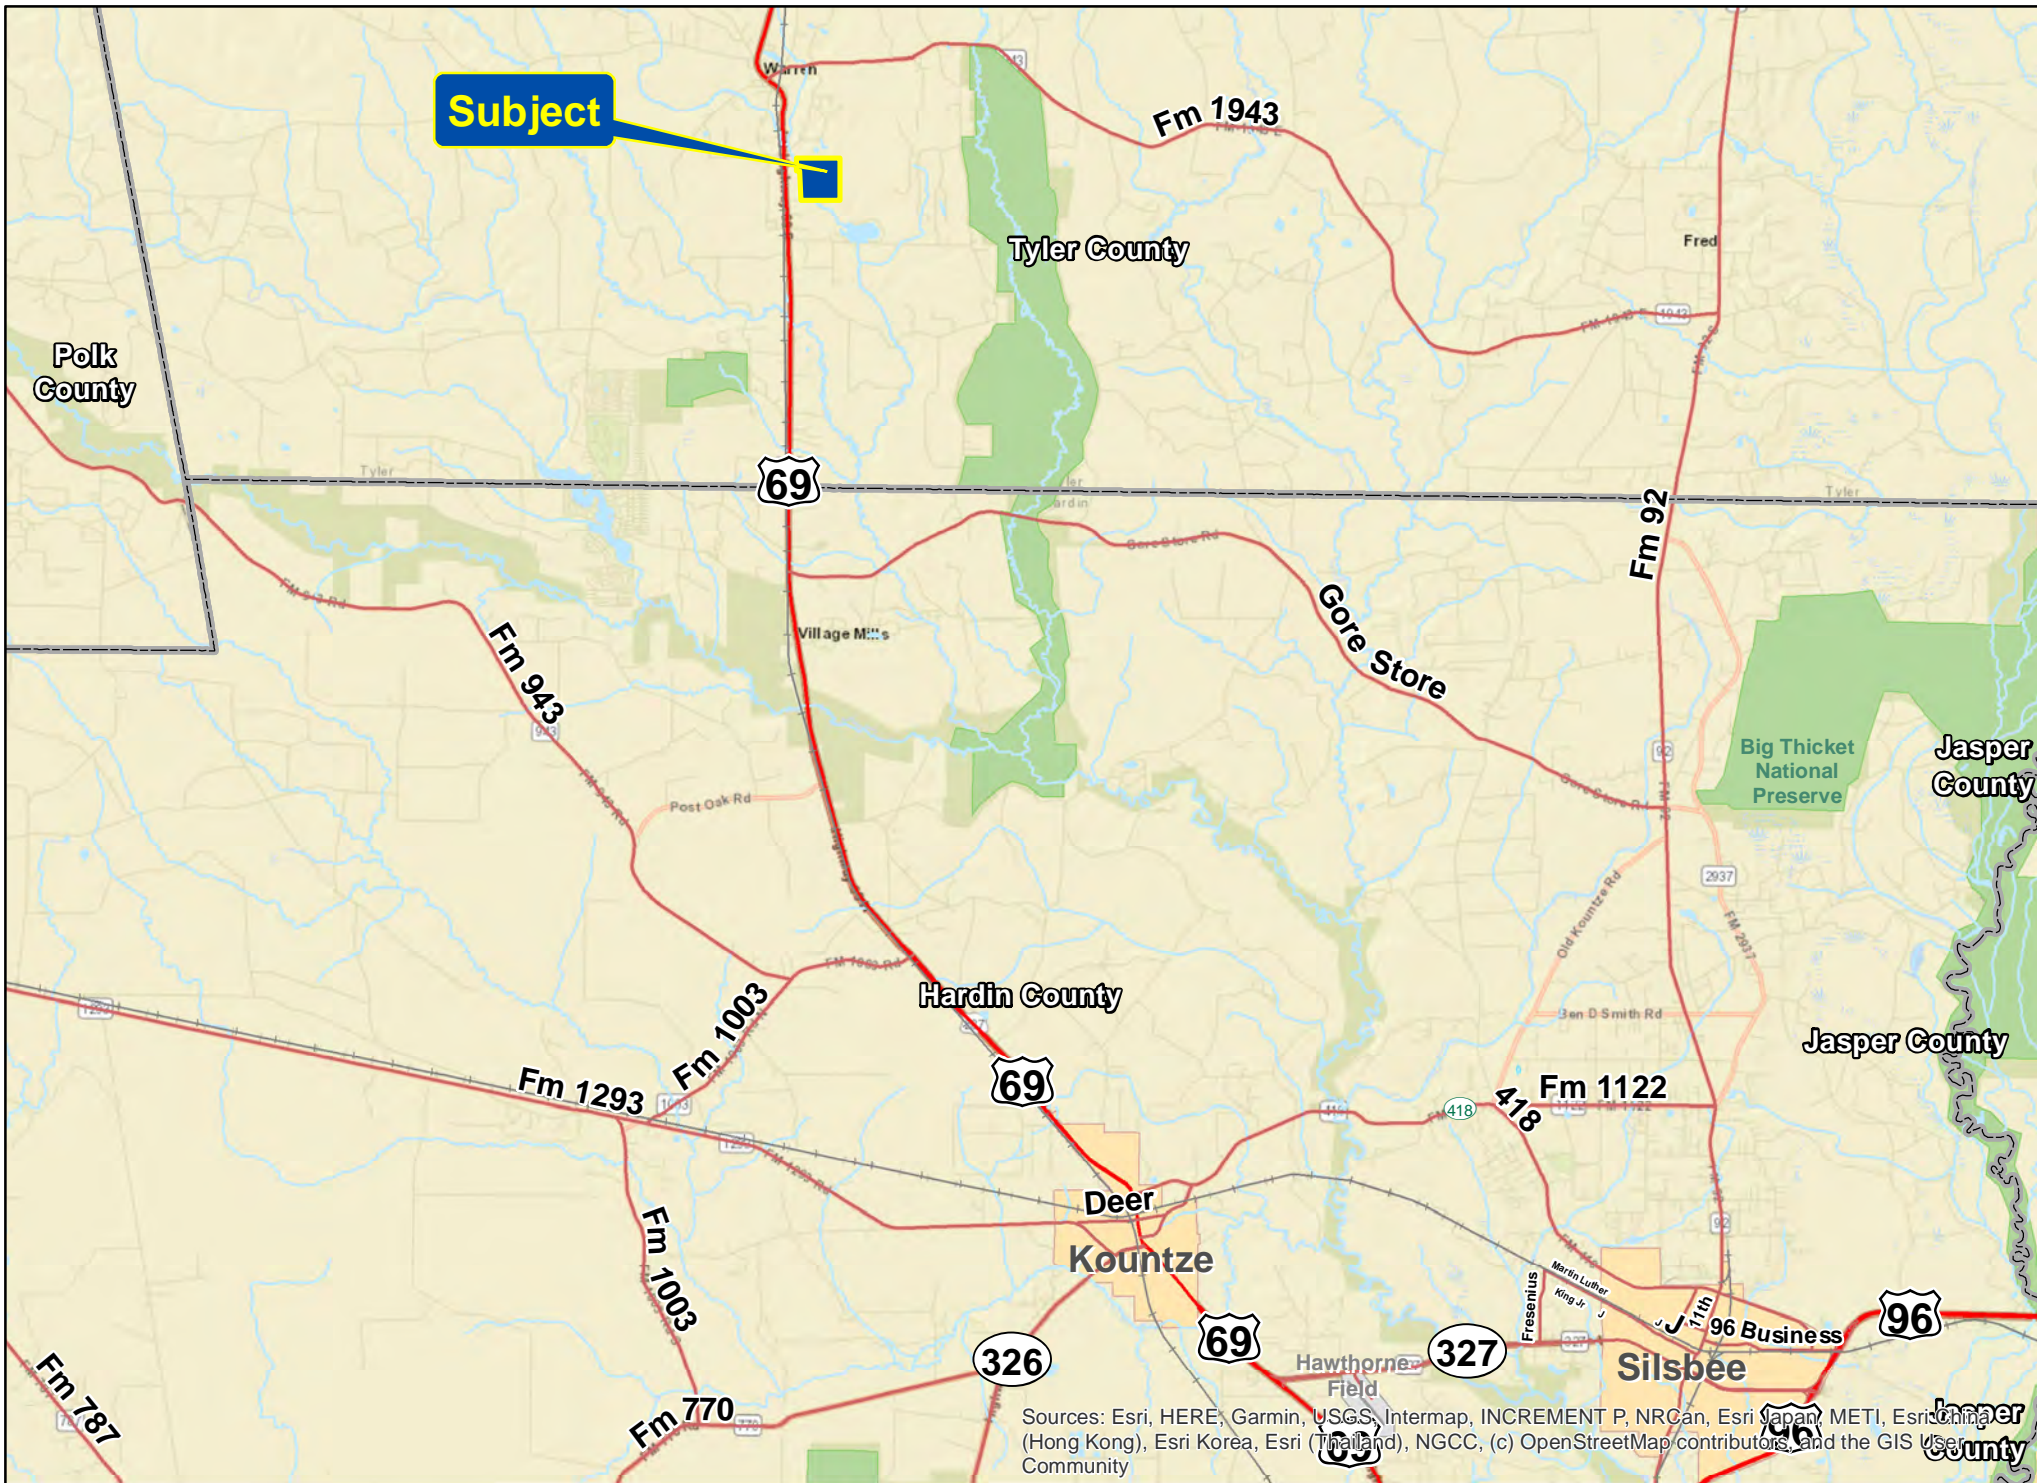

231 Acres | Highway 69 | Warren, Texas

For illustration purposes only.

Subject

Fm 1943

Tyler County

Polk County

69

Fm 92

Fm 943

Gore Store

Big Thicket National Preserve

Jasper County

Hardin County

Jasper County

Fm 1293

Fm 1003

231 Acres | Highway 69 | Tyler Co., Texas

For illustration purposes only.

Subject

Sources: Esri, HERE, Garmin, USGS, Intermap, INCREMENT P, NRCan, Esri Japan, METI, Esri China (Hong Kong), Esri Korea, Esri (Thailand), NGCC, (c) OpenStreetMap contributors, and the GIS User Community

231 Acres | Highway 69 | Tyler Co., Texas

For illustration purposes only.