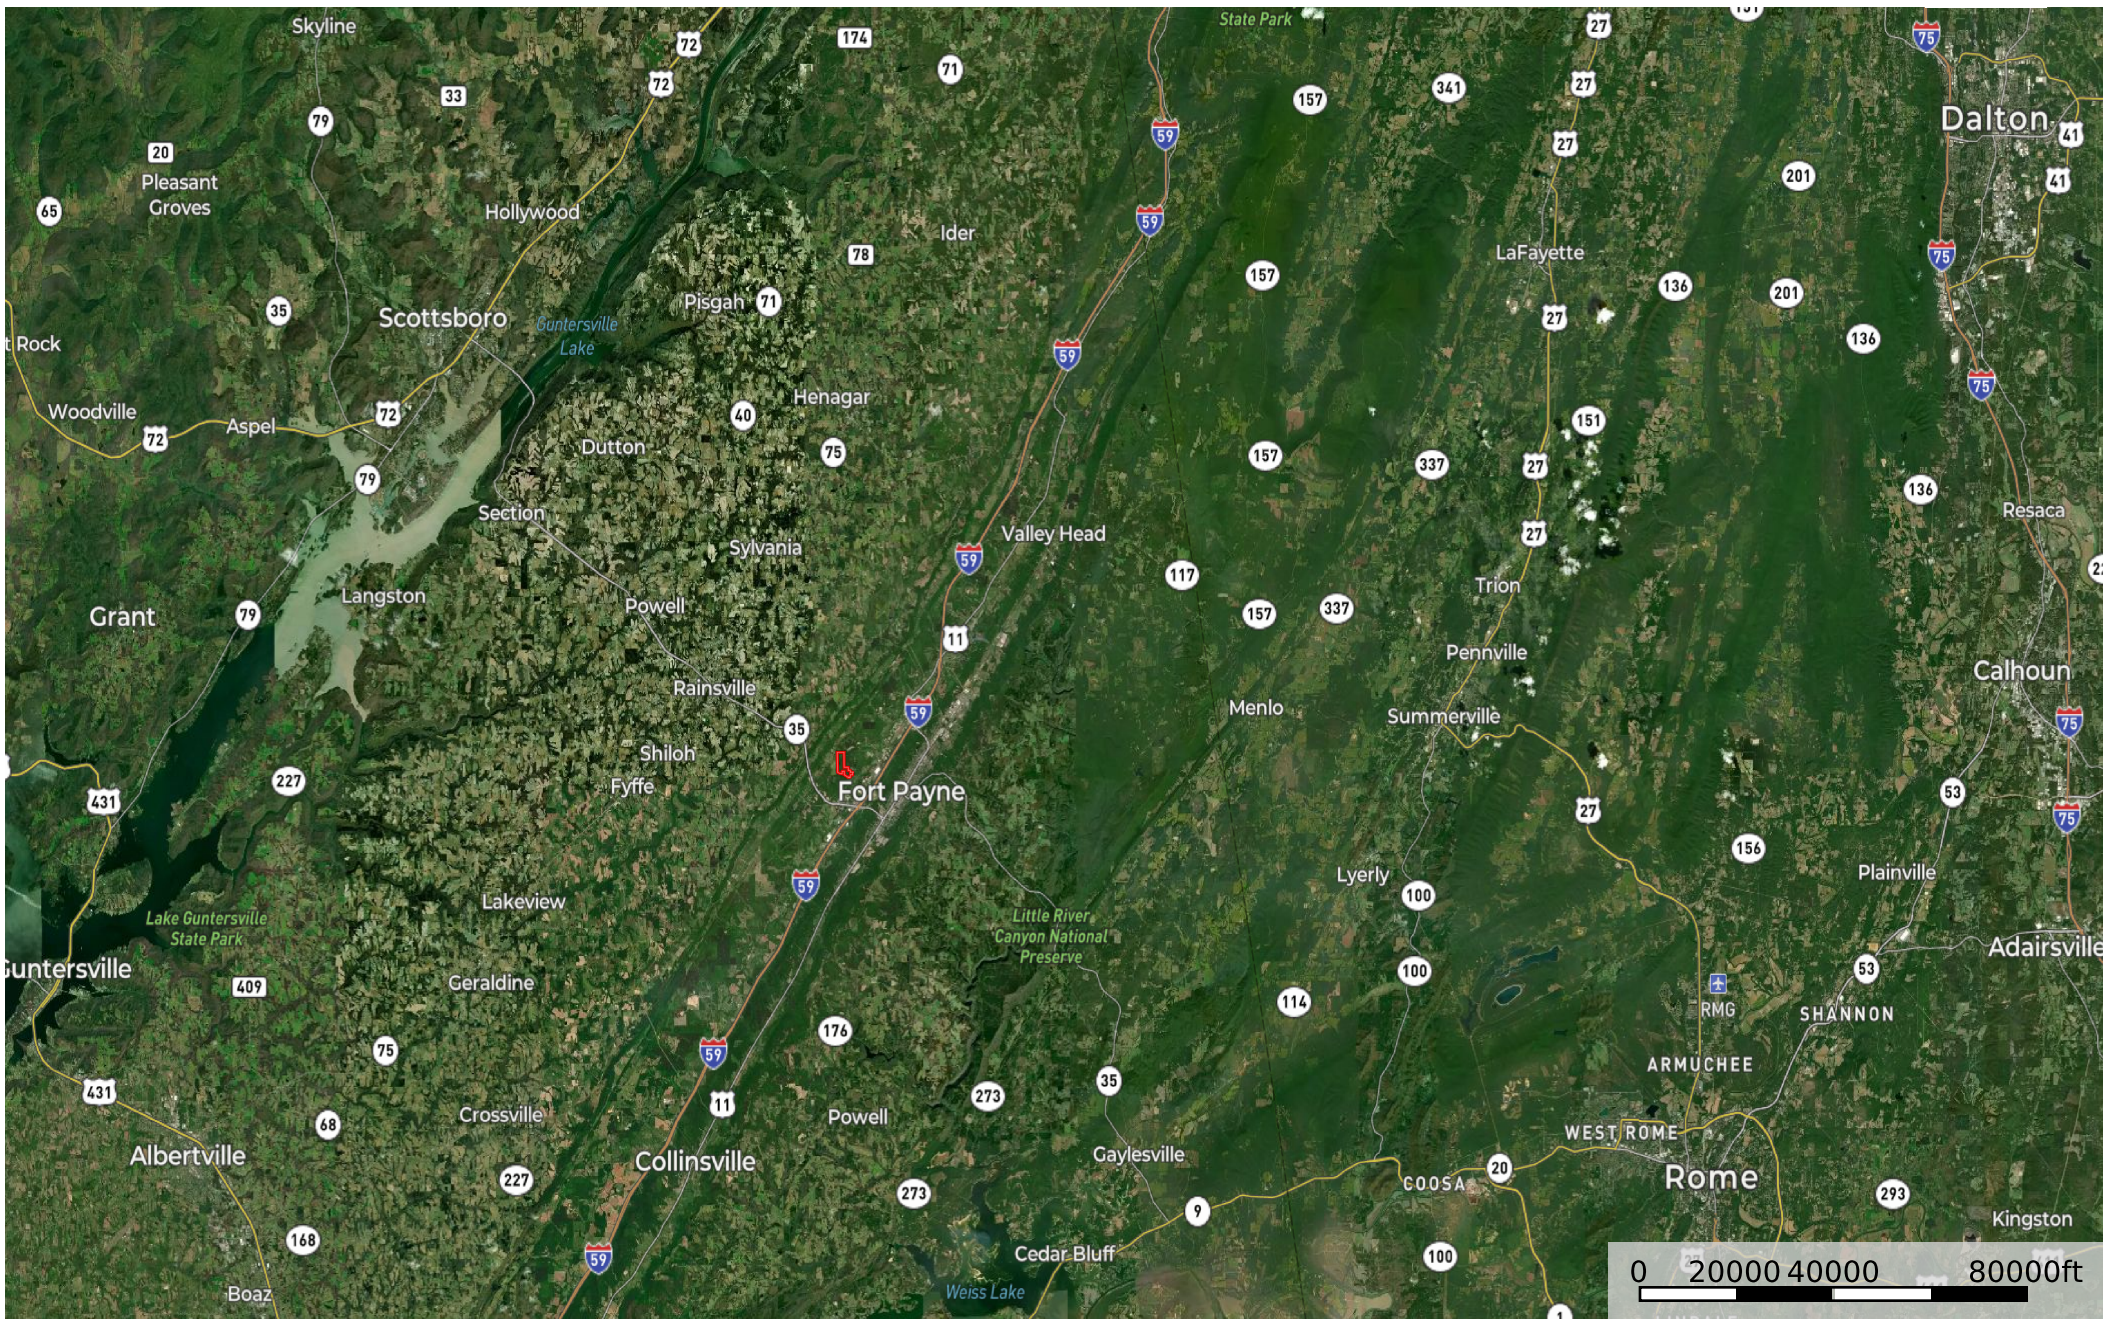

Bryan Chisenhall 160

DeKalb County, Alabama, 160 AC +/-

 Boundary