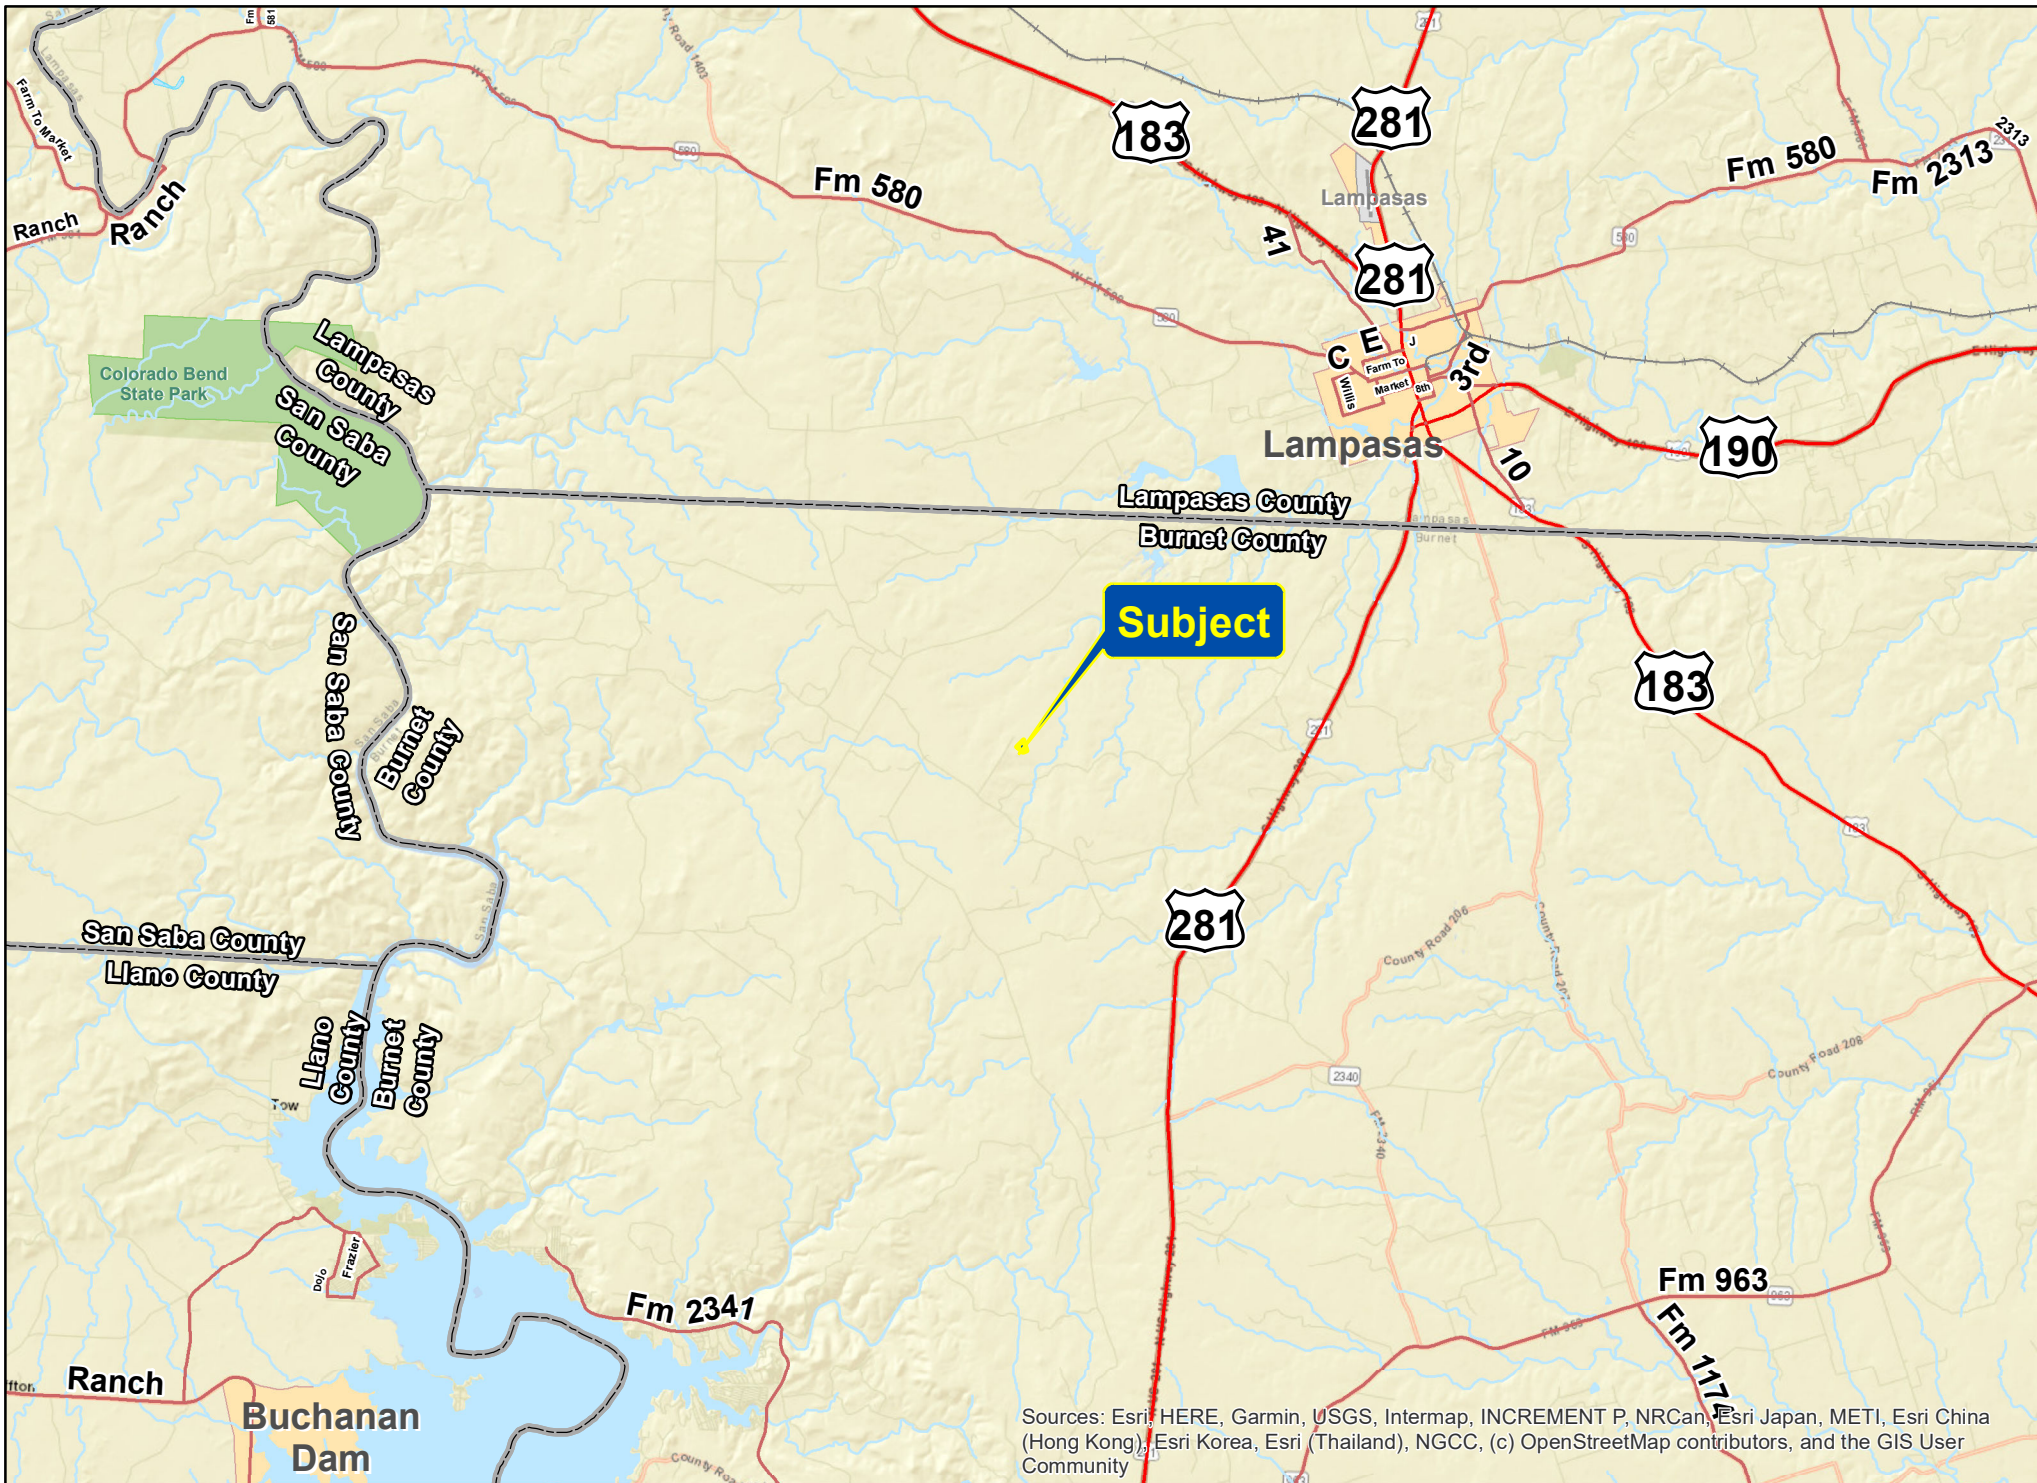

Sources: Esri, HERE, Garmin, USGS, Intermap, INCREMENT P, NRCan, Esri Japan, METI, Esri China (Hong Kong), Esri Korea, Esri (Thailand), NGCC, (c) OpenStreetMap contributors, and the GIS User Community

9.65 Acres | High View Drive | Burnet Co, Texas

For illustration purposes only.

Sources: Esri, HERE, Garmin, USGS, Intermap, INCREMENT P, NRCan, Esri Japan, METI, Esri China (Hong Kong), Esri Korea, Esri (Thailand), NGCC, (c) OpenStreetMap contributors, and the GIS User Community

9.65 Acres | High View Drive | Burnet Co, Texas

For illustration purposes only.

Sources: Esri, HERE, Garmin, USGS, Intermap, INCREMENT P, NRCan, Esri Japan, METI, Esri China (Hong Kong), Esri Korea, Esri (Thailand), NGCC, (c) OpenStreetMap contributors, and the GIS User

9.65 Acres | High View Drive | Burnet Co, Texas

For illustration purposes only.