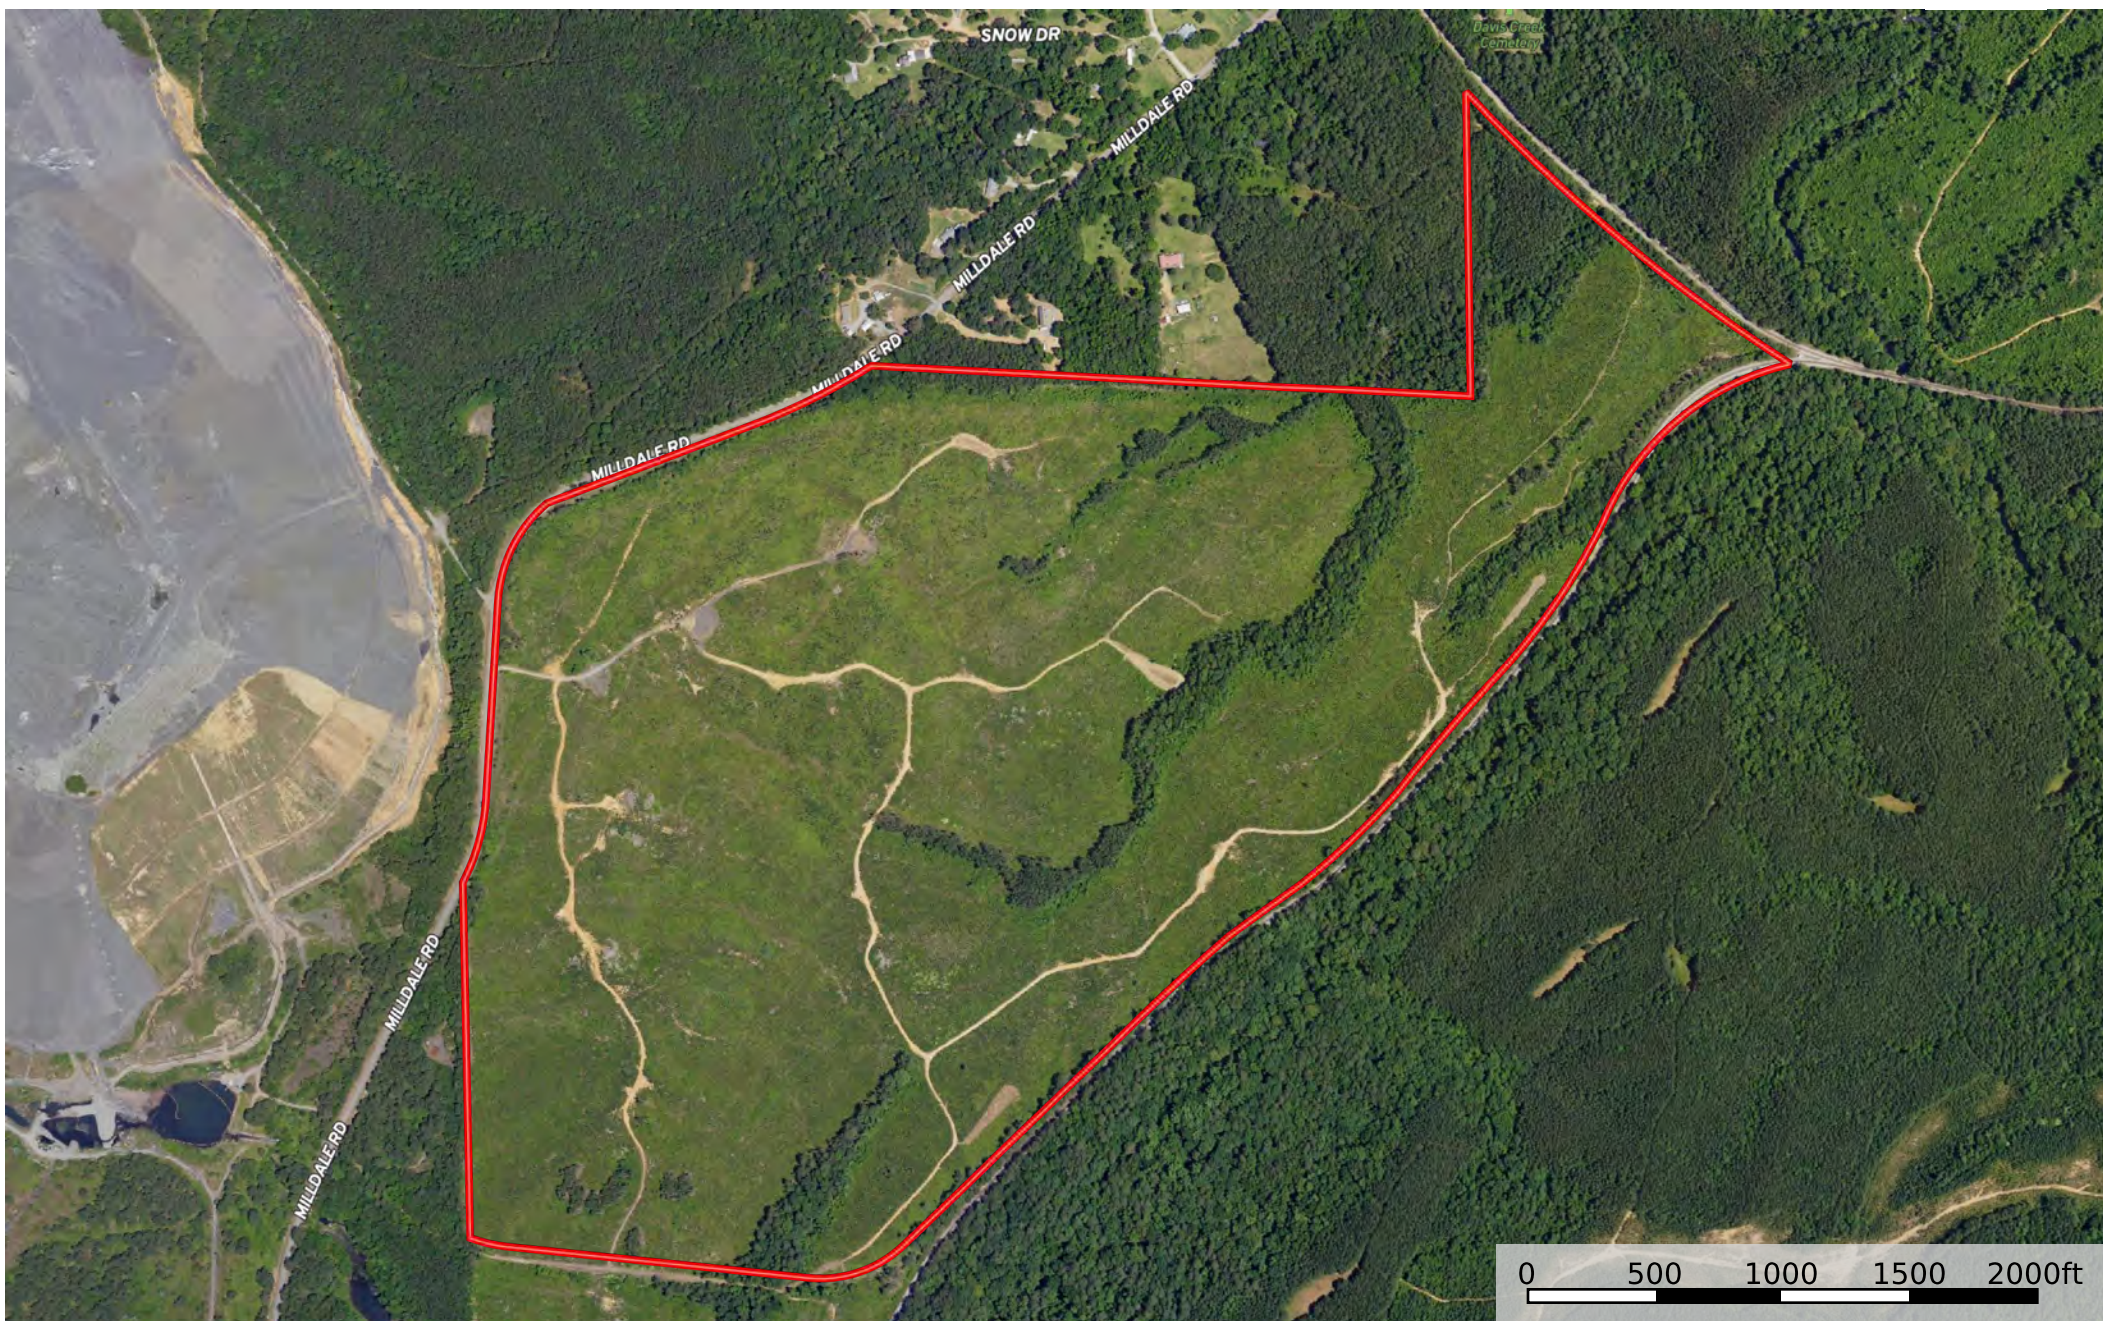

277 acres Tuscaloosa County Domain Texas Creek

Tuscaloosa County, Alabama, 277 AC +/-

 Boundary