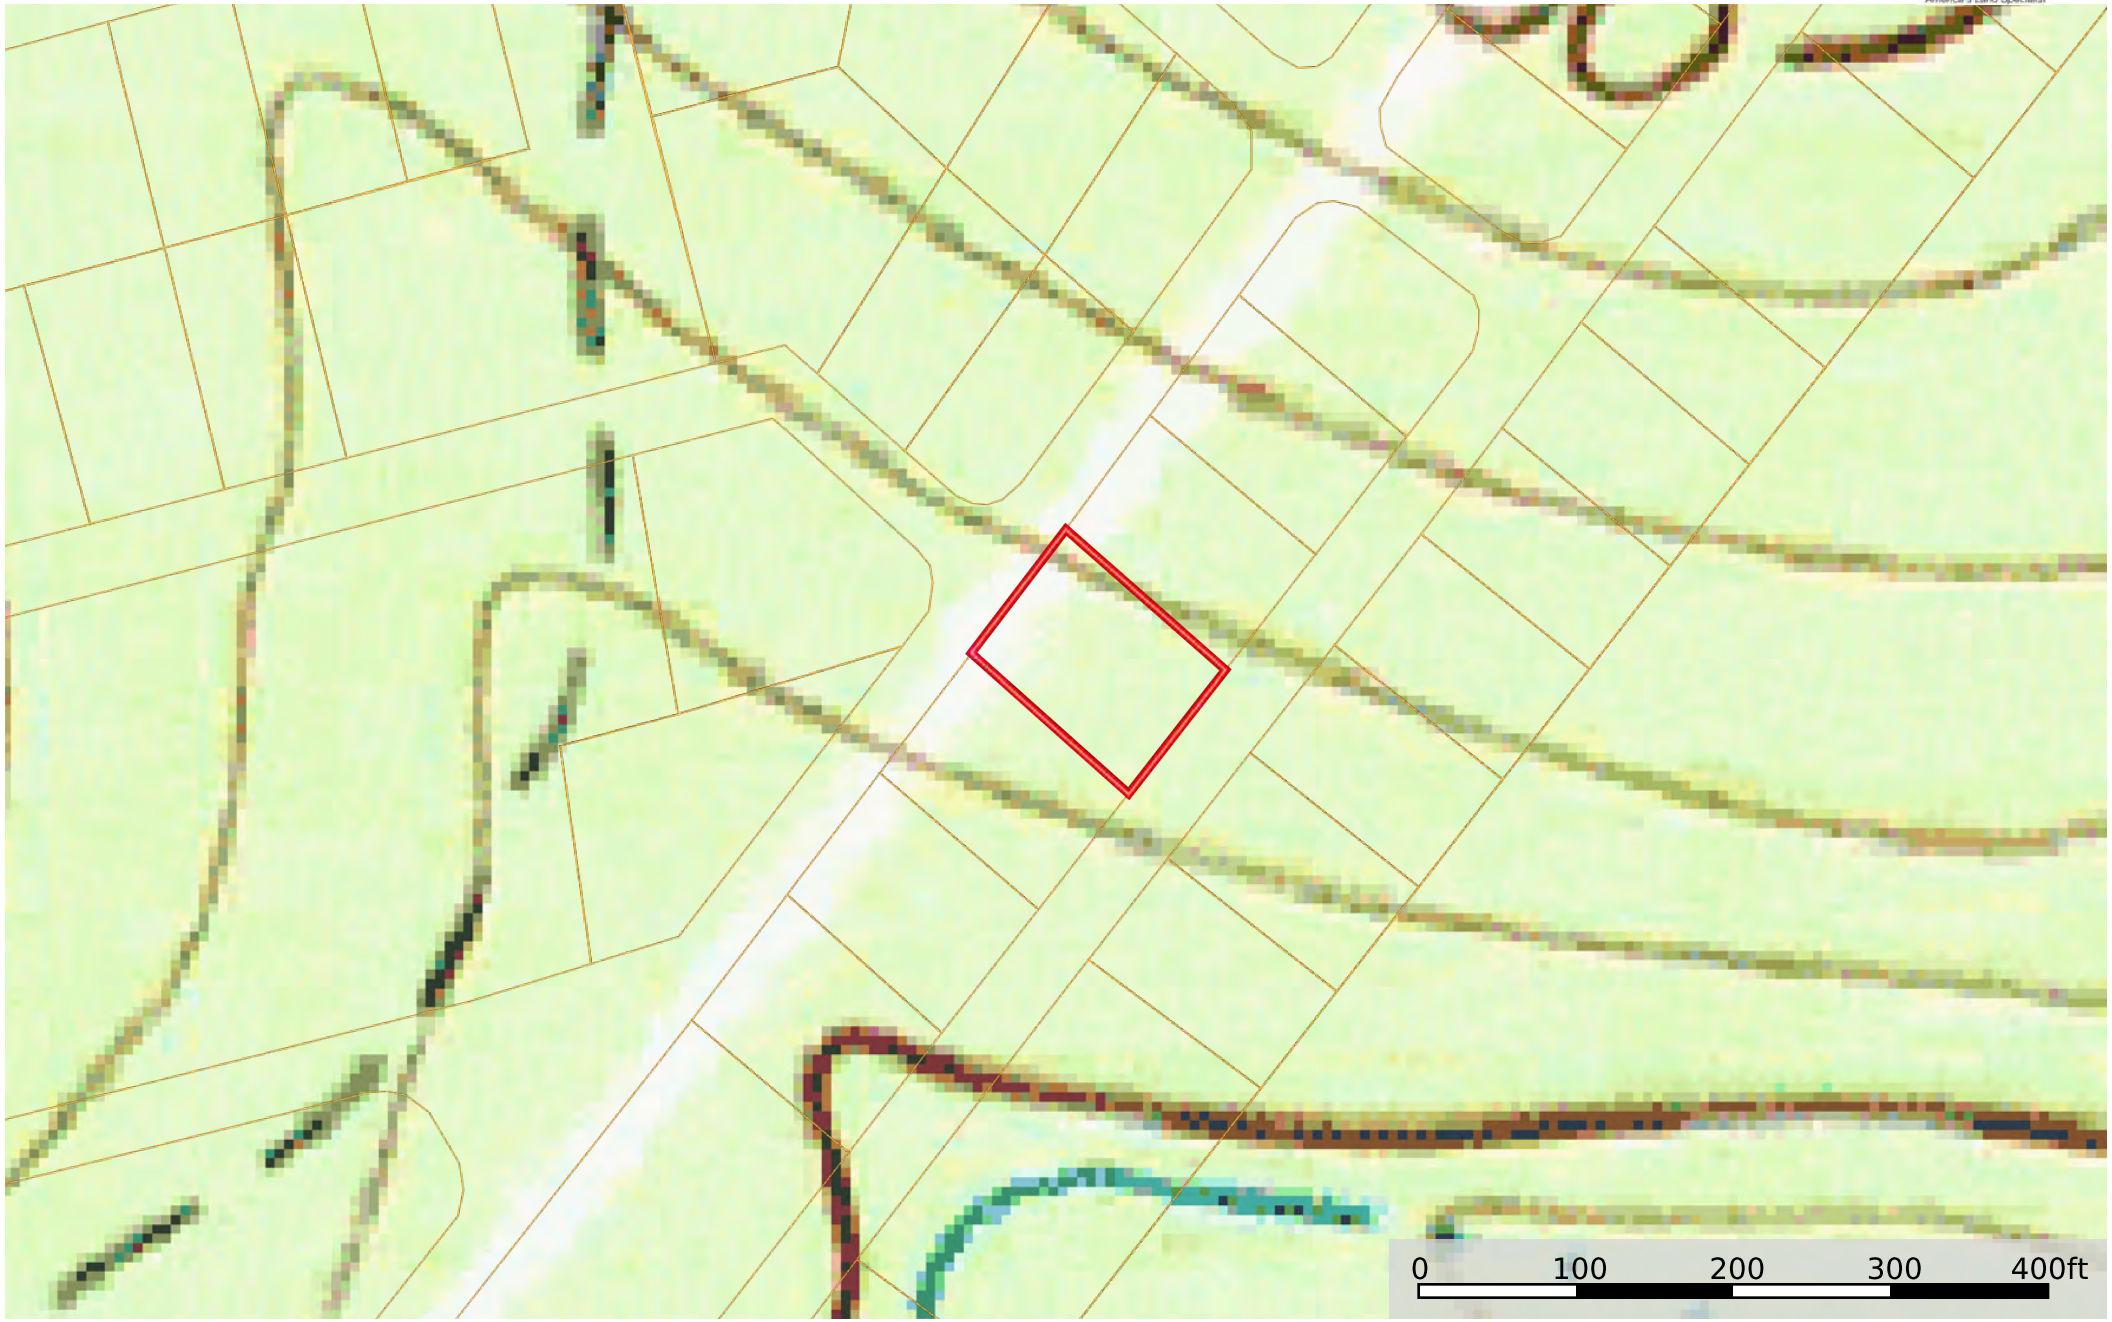

**Matterhorn Rd., Somerset County - .305 acres**  
Somerset County, Pennsylvania, 0.305 AC +/-

 Boundary