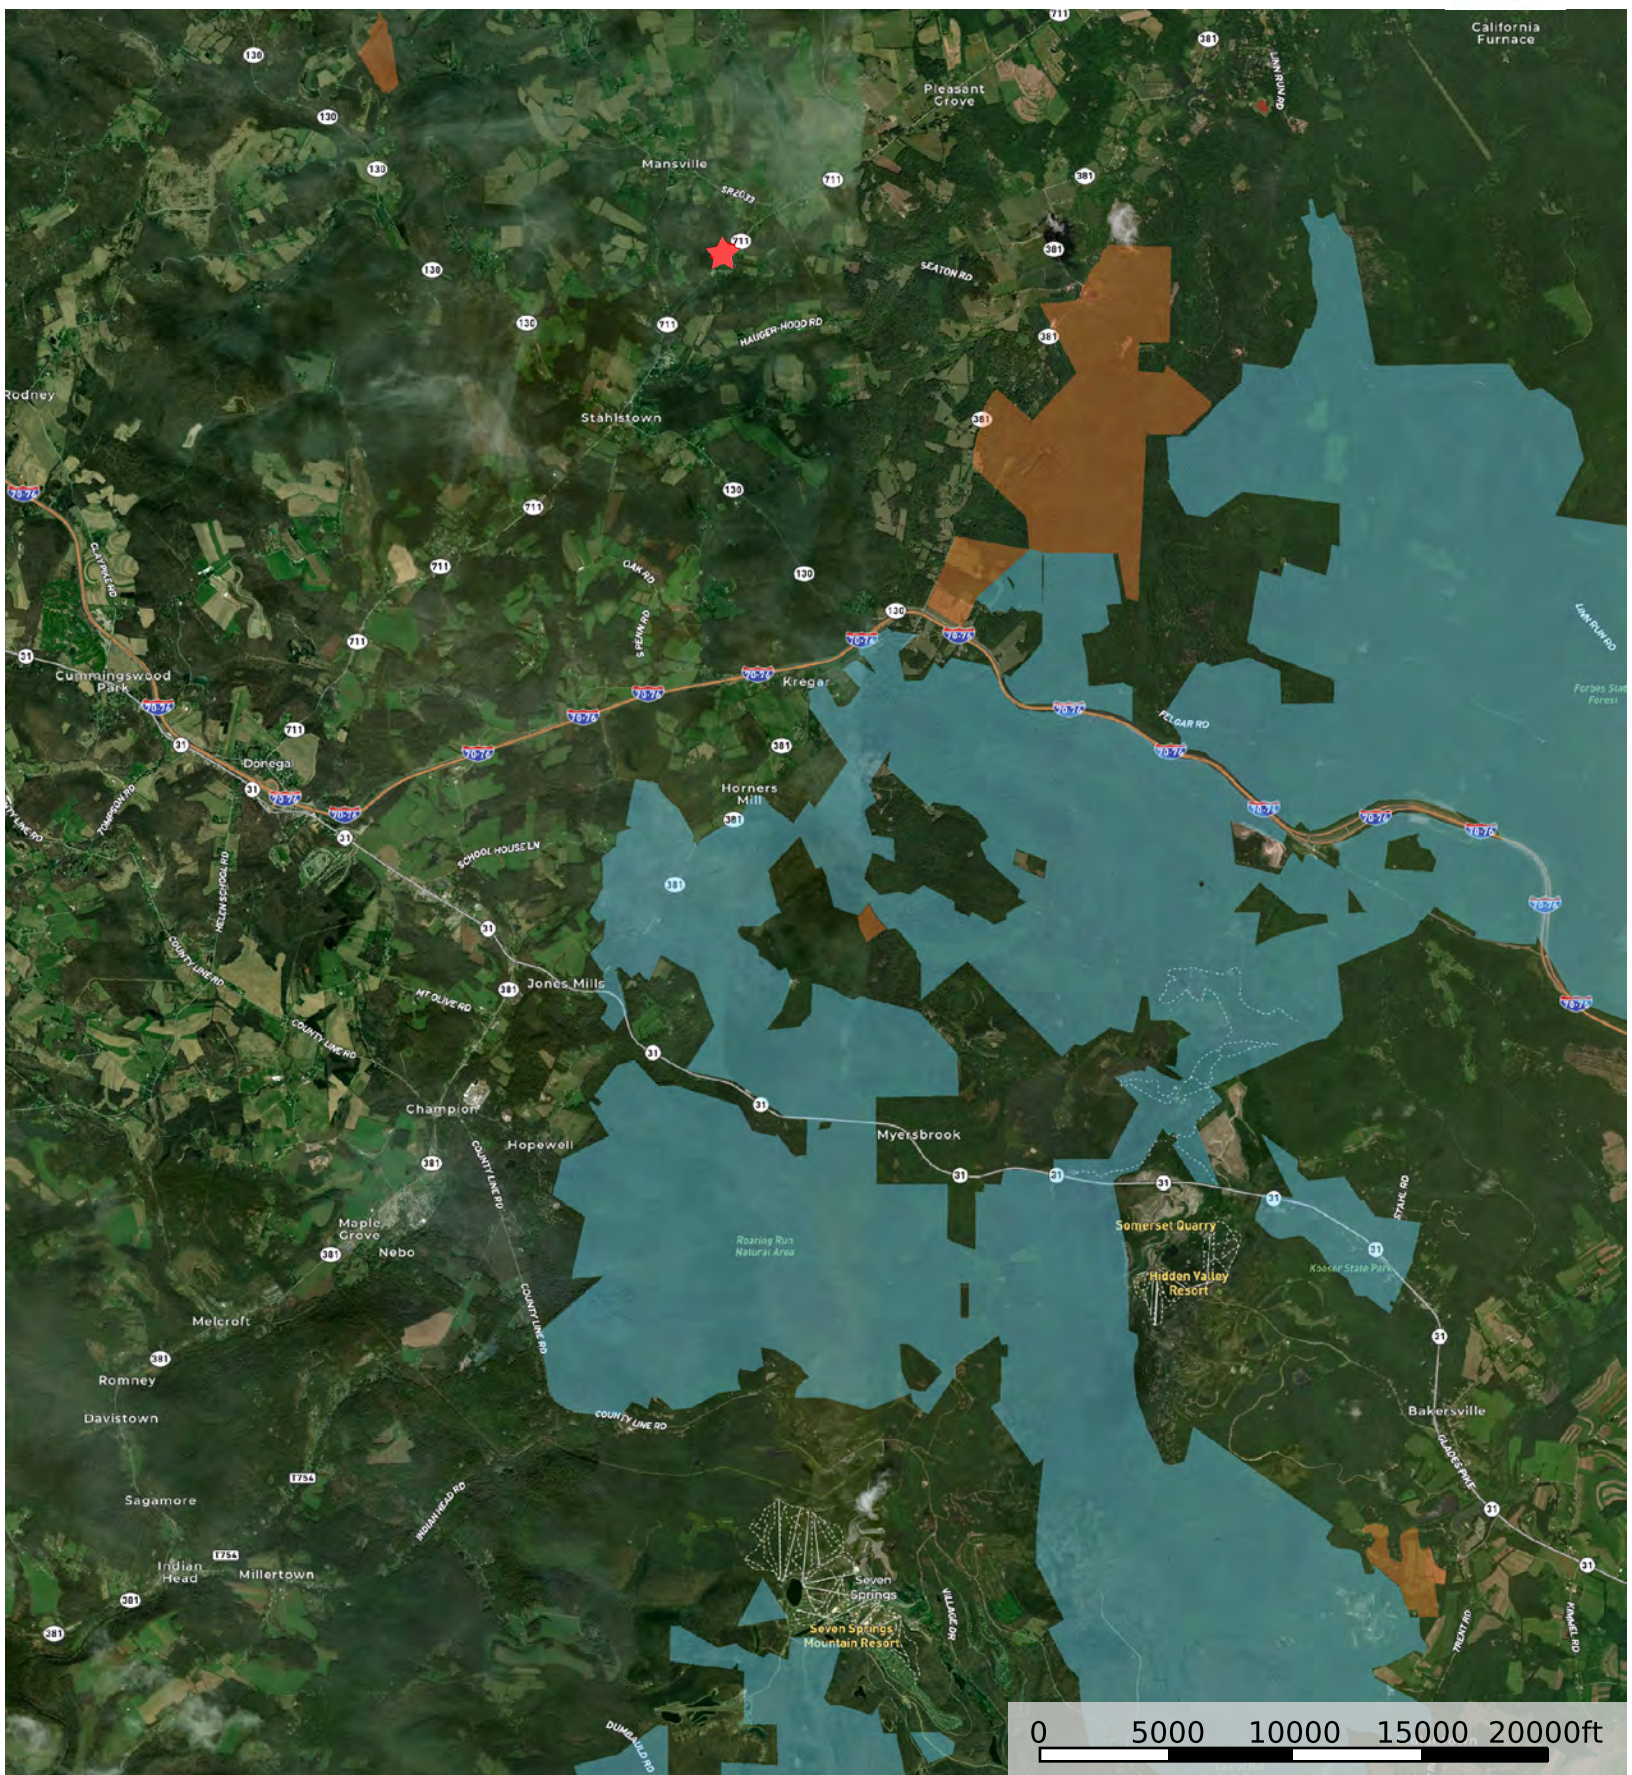

# RT 711 - Westmoreland - Ligonier - 7.2

Westmoreland County, Pennsylvania, 7.2 AC +/-

- ★ Star 1
- RT 711 - Westmoreland -
- Forest Service
- State Land
- Fish and Wildlife
- National Park
- Other
- BLM
- Local Government