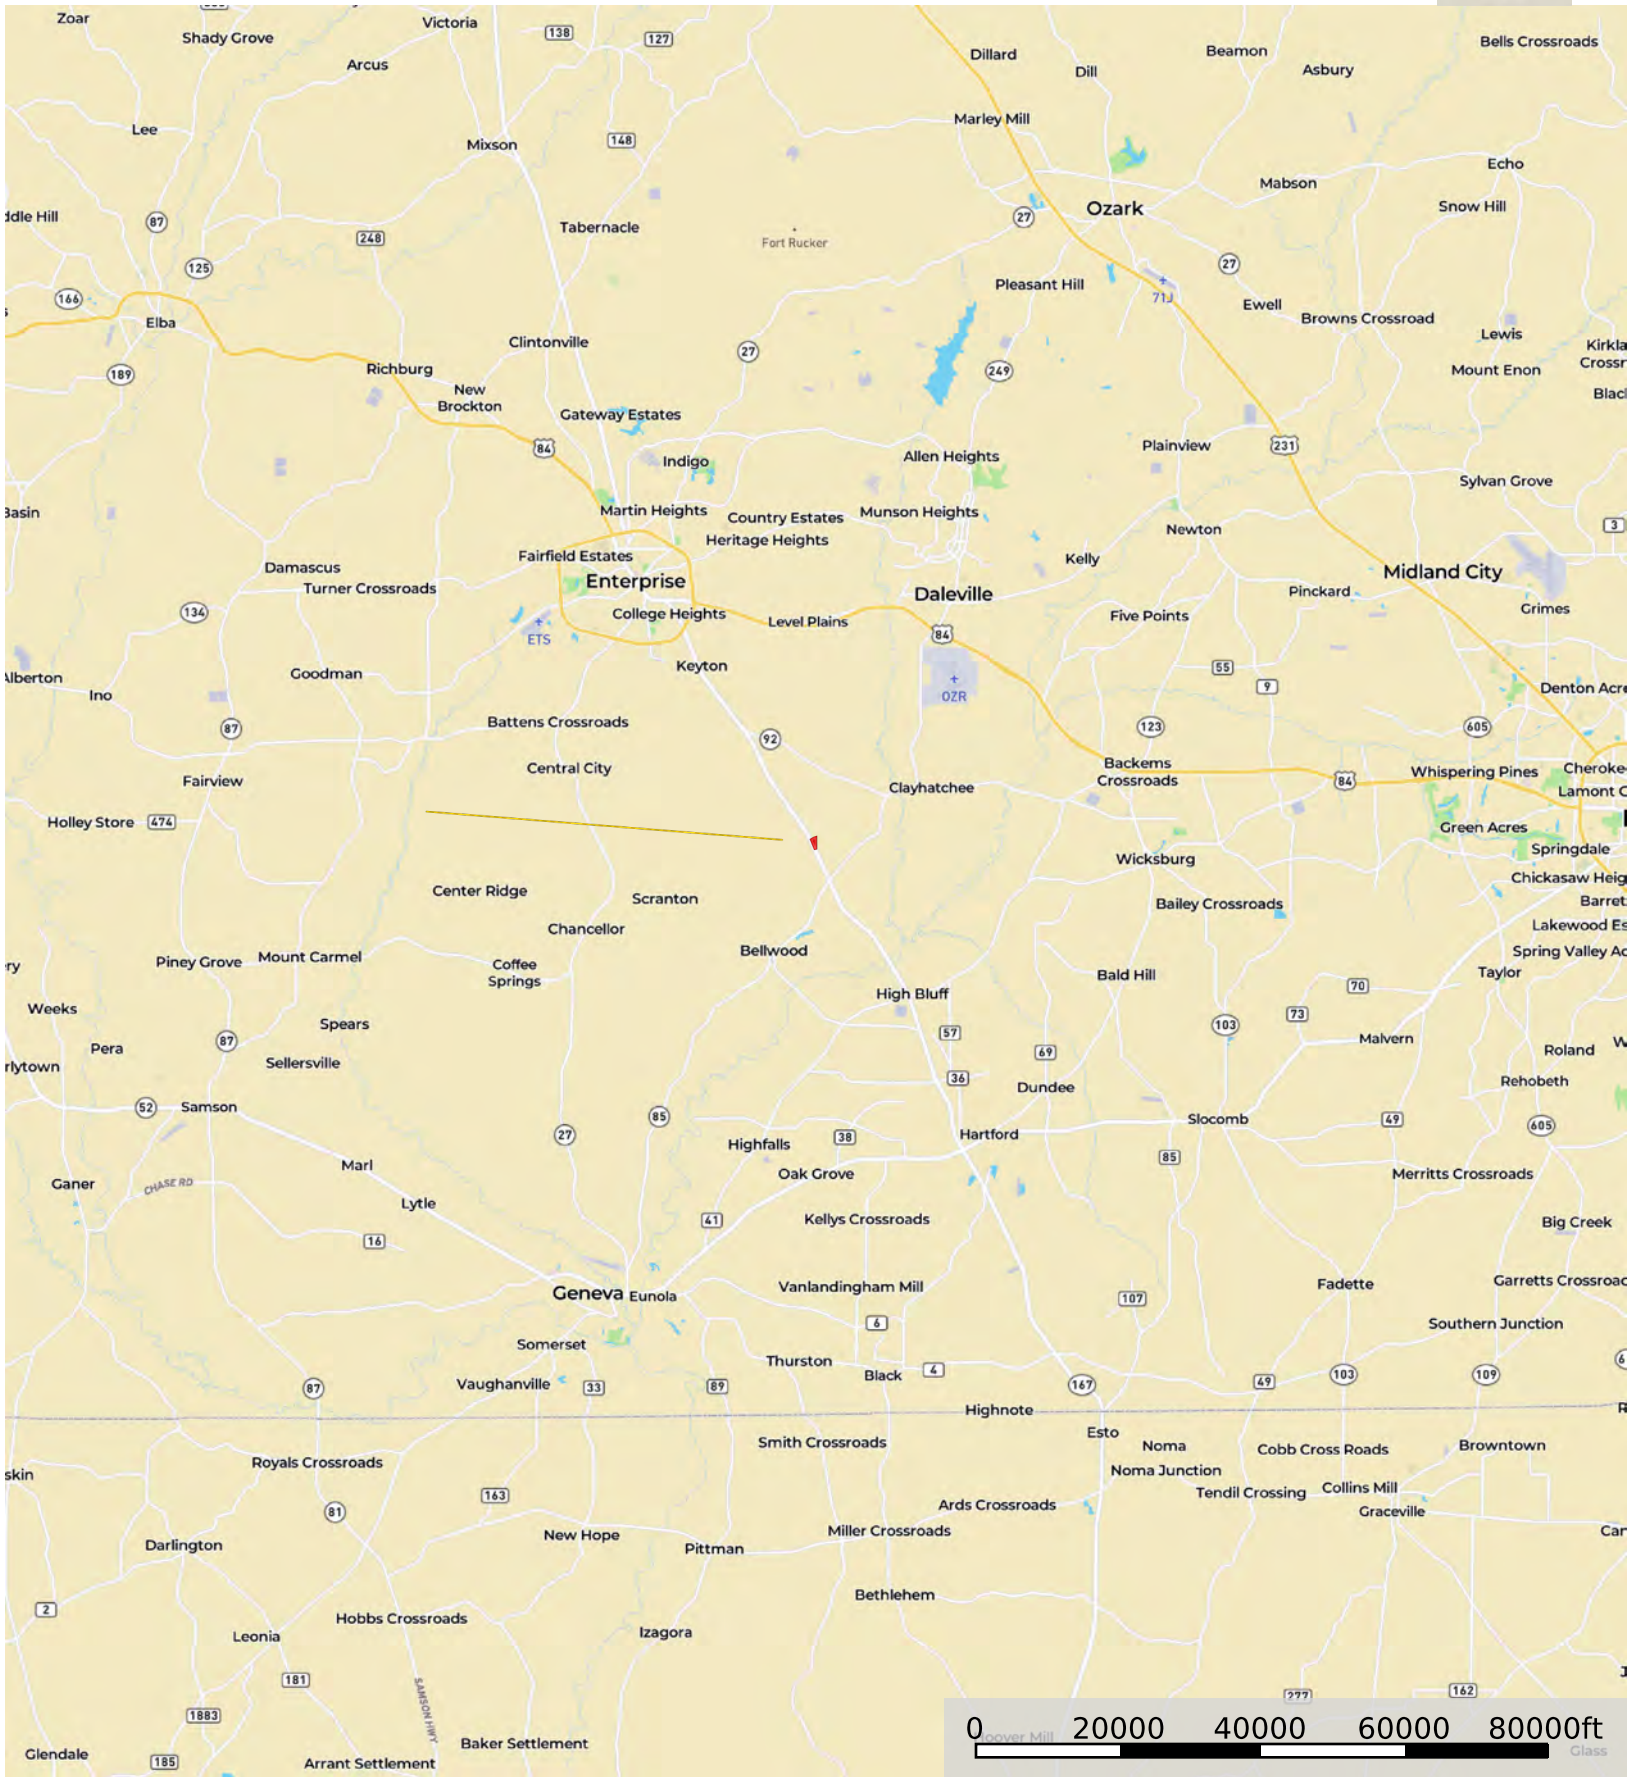

# 11.45 A5 Ac - Dale Co - HWY 167 Farm

Dale County, Alabama, 11.45 AC +/-

➔ Direction  
▭ Boundary