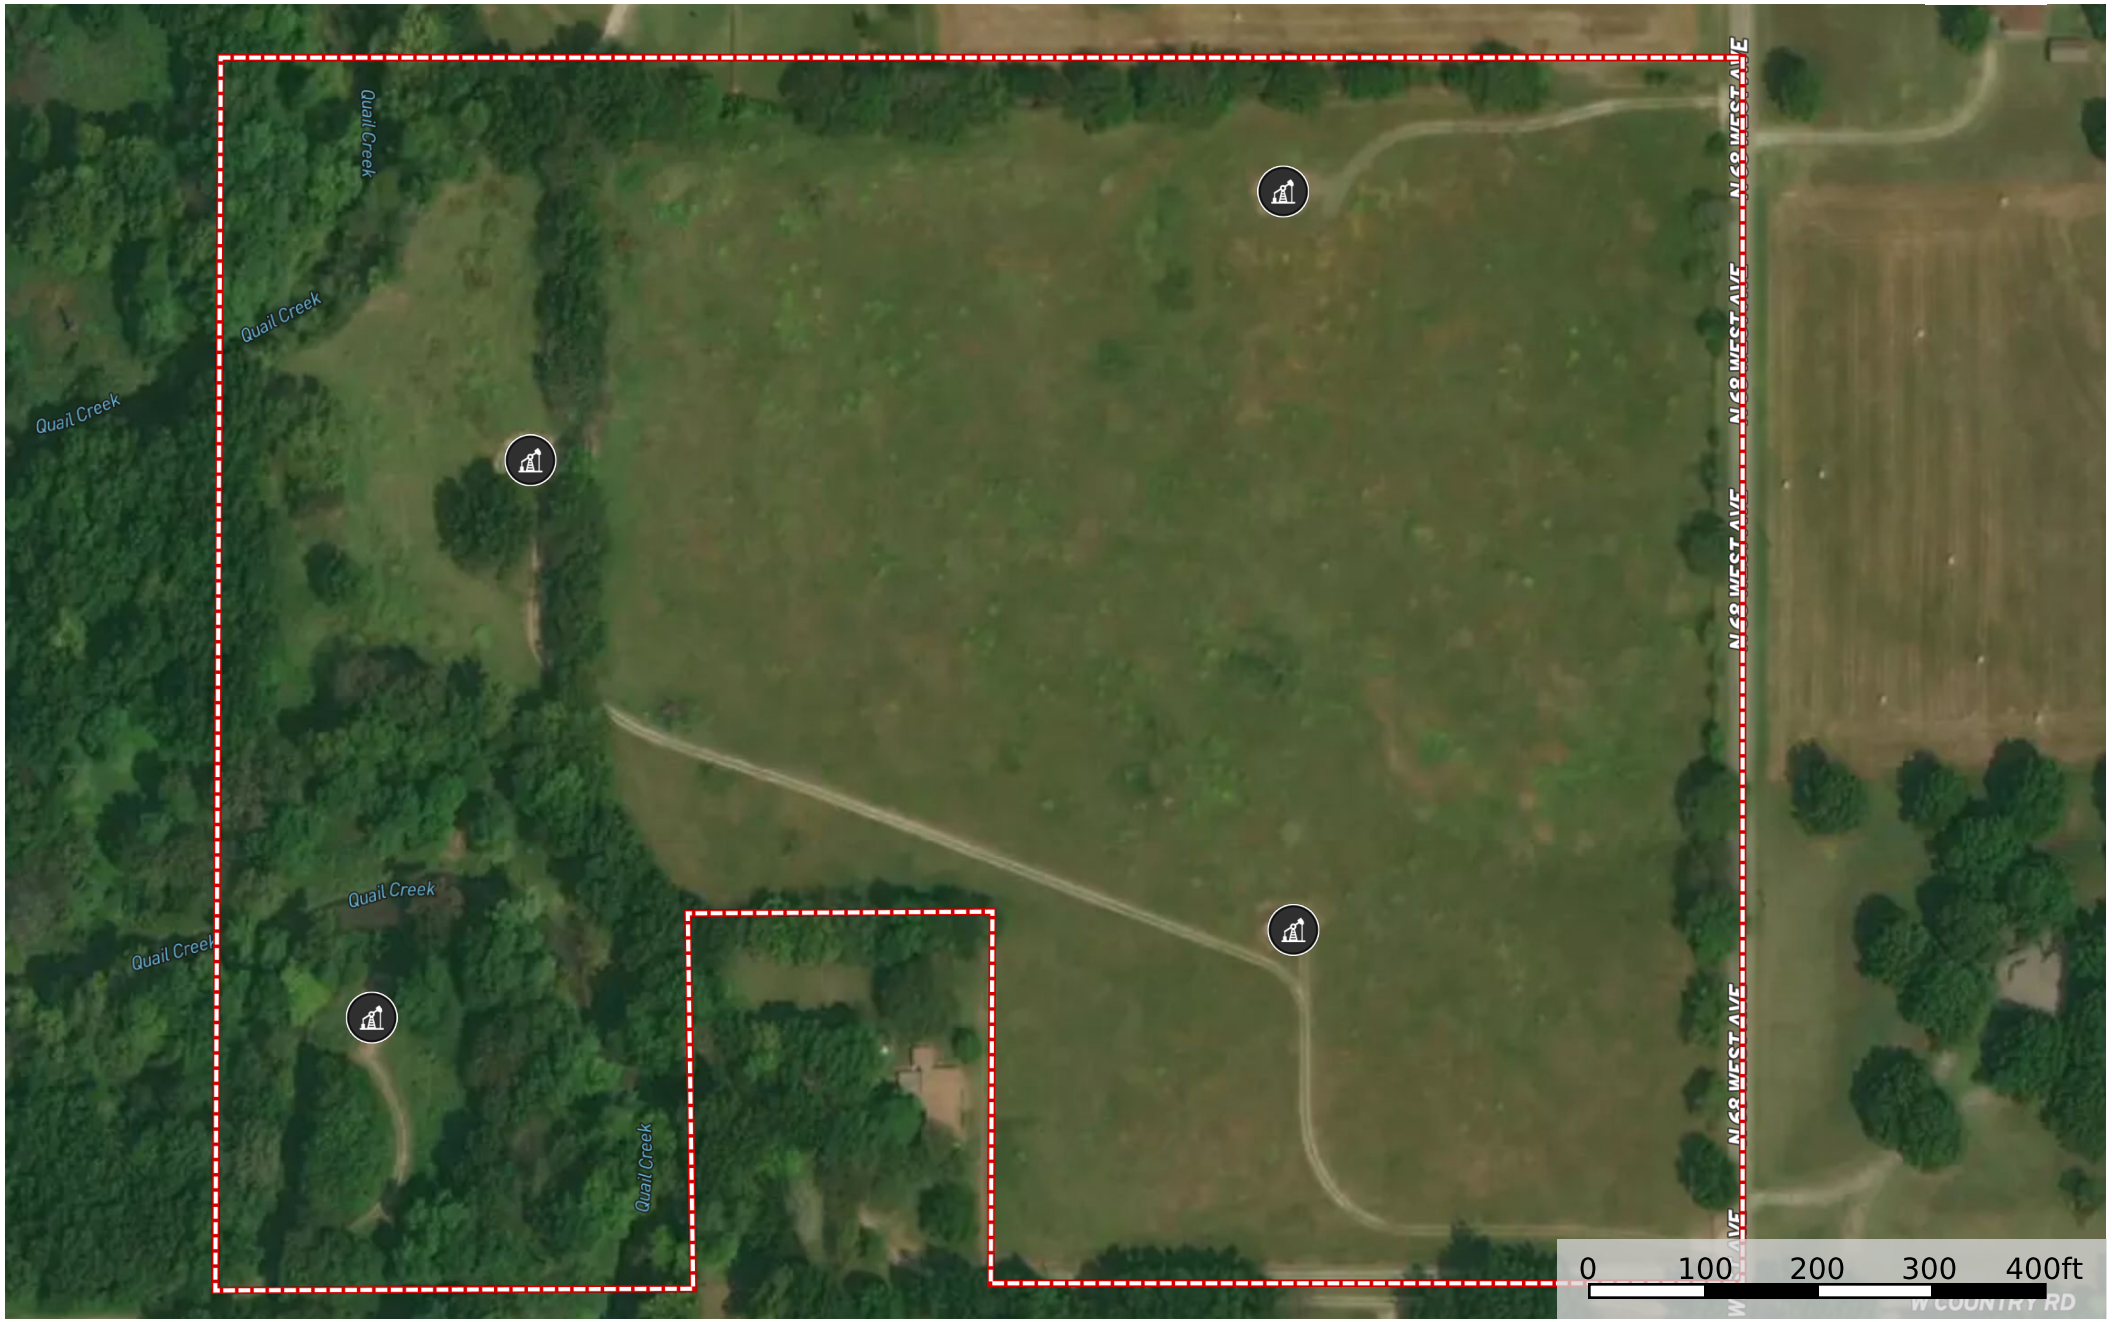

Williams Track 4

Osage County, Oklahoma, 30 AC +/-

 Oil Well  Boundary

Brenton Washausen
P: 405-406-7798

 The information contained herein was obtained from sources deemed to be reliable. Land id™ Services makes no warranties or guarantees as to the completeness or accuracy thereof.