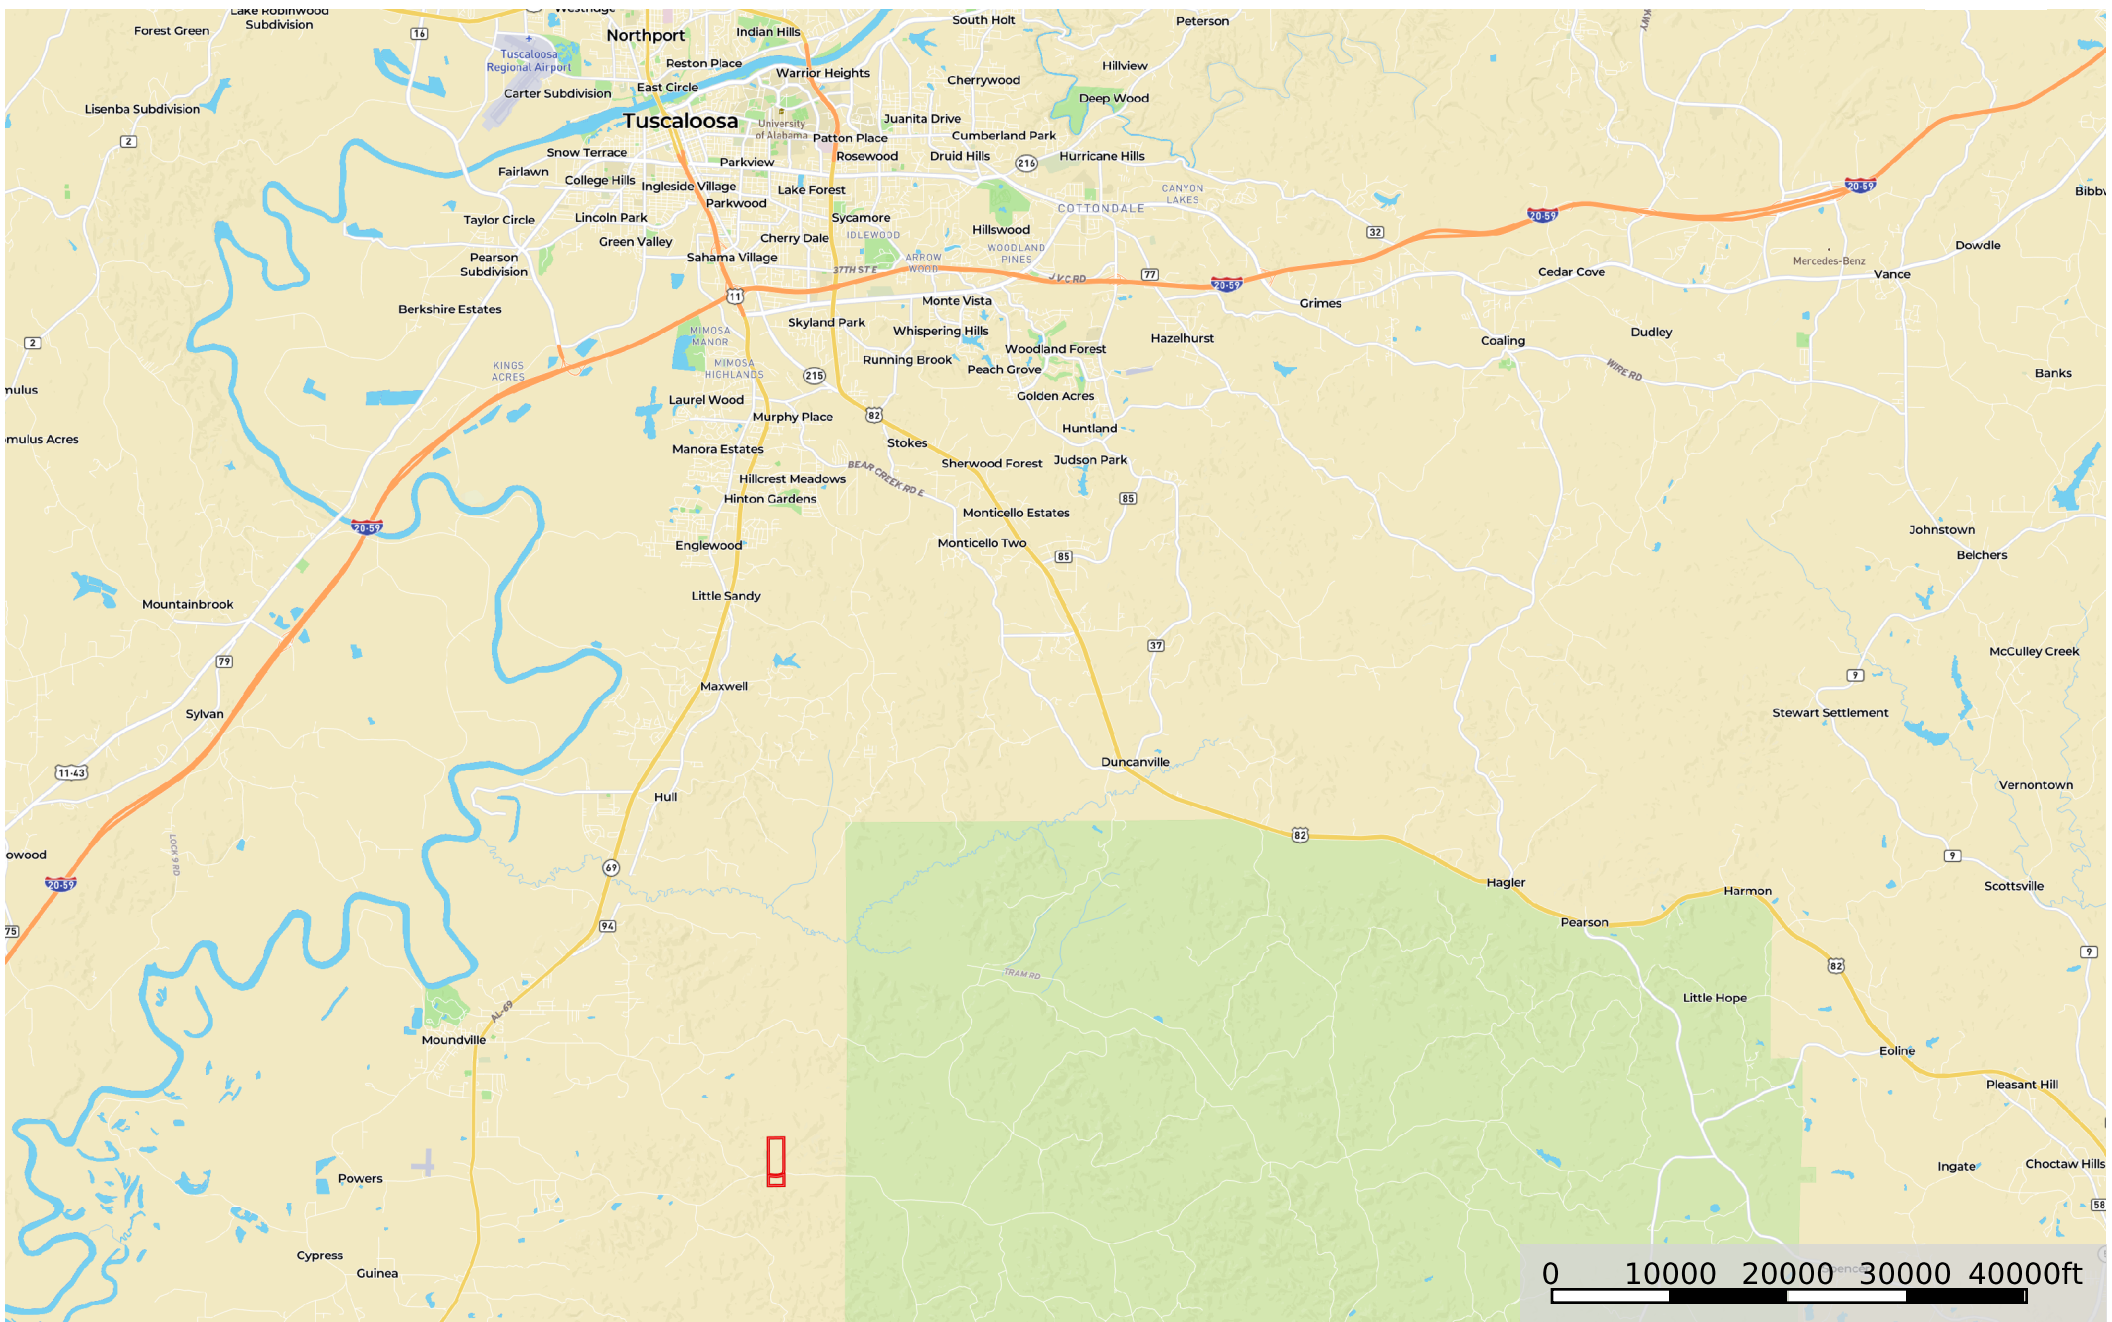

122 acres Hale County Potlatch/Deltic

Hale County, Alabama, 122 AC +/-

 Boundary