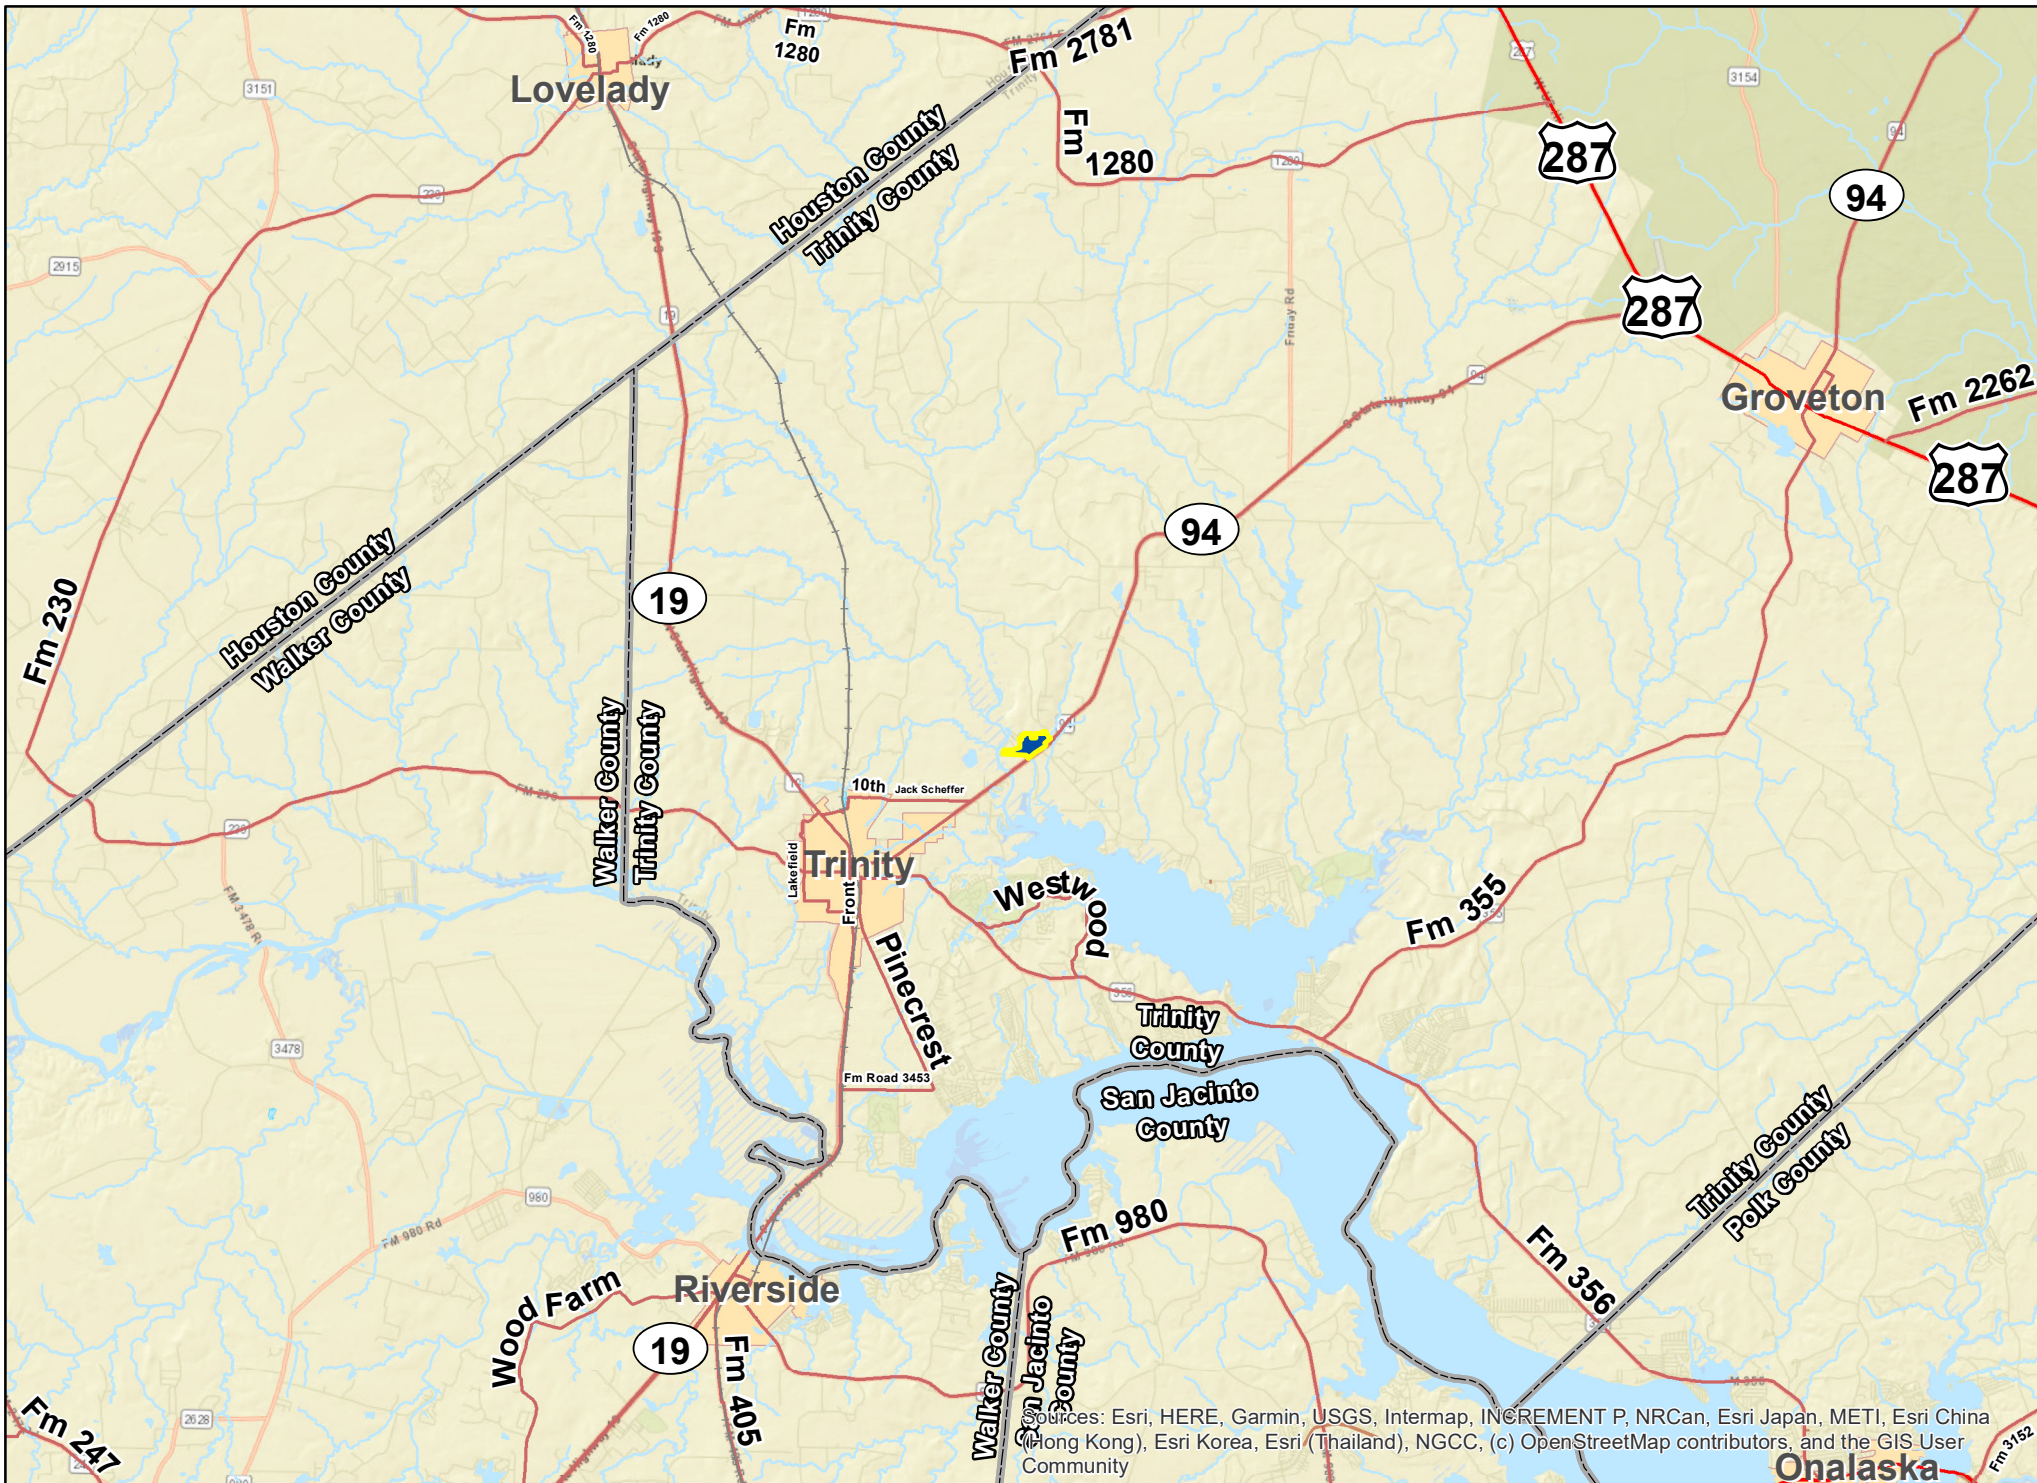

Sources: Esri, HERE, Garmin, USGS, Intermap, INCREMENT P, NRCan, Esri Japan, METI, Esri China (Hong Kong), Esri Korea, Esri (Thailand), NGCC, (c) OpenStreetMap contributors, and the GIS User Community

95 Acres | 12244 Highway 94 | Trinity Co., Texas

For illustration purposes only.

Sources: Esri, HERE, Garmin, USGS, Intermap, INCREMENT P, NRCan, Esri Japan, METI, Esri China (Hong Kong), Esri Korea, Esri (Thailand), NGCC, (c) OpenStreetMap contributors, and the GIS User Community

**Onalaska**

95 Acres | 12244 Highway 94 | Trinity Co., Texas

For illustration purposes only.

Sources: Esri, HERE, Garmin, USGS, Intermap, INCREMENT P, NRCan, Esri Japan, METI, Esri China (Hong Kong), Esri Korea, Esri (Thailand), NGCC, (c) OpenStreetMap contributors, and the GIS User Community

95 Acres | 12244 Highway 94 | Trinity Co., Texas

For illustration purposes only.