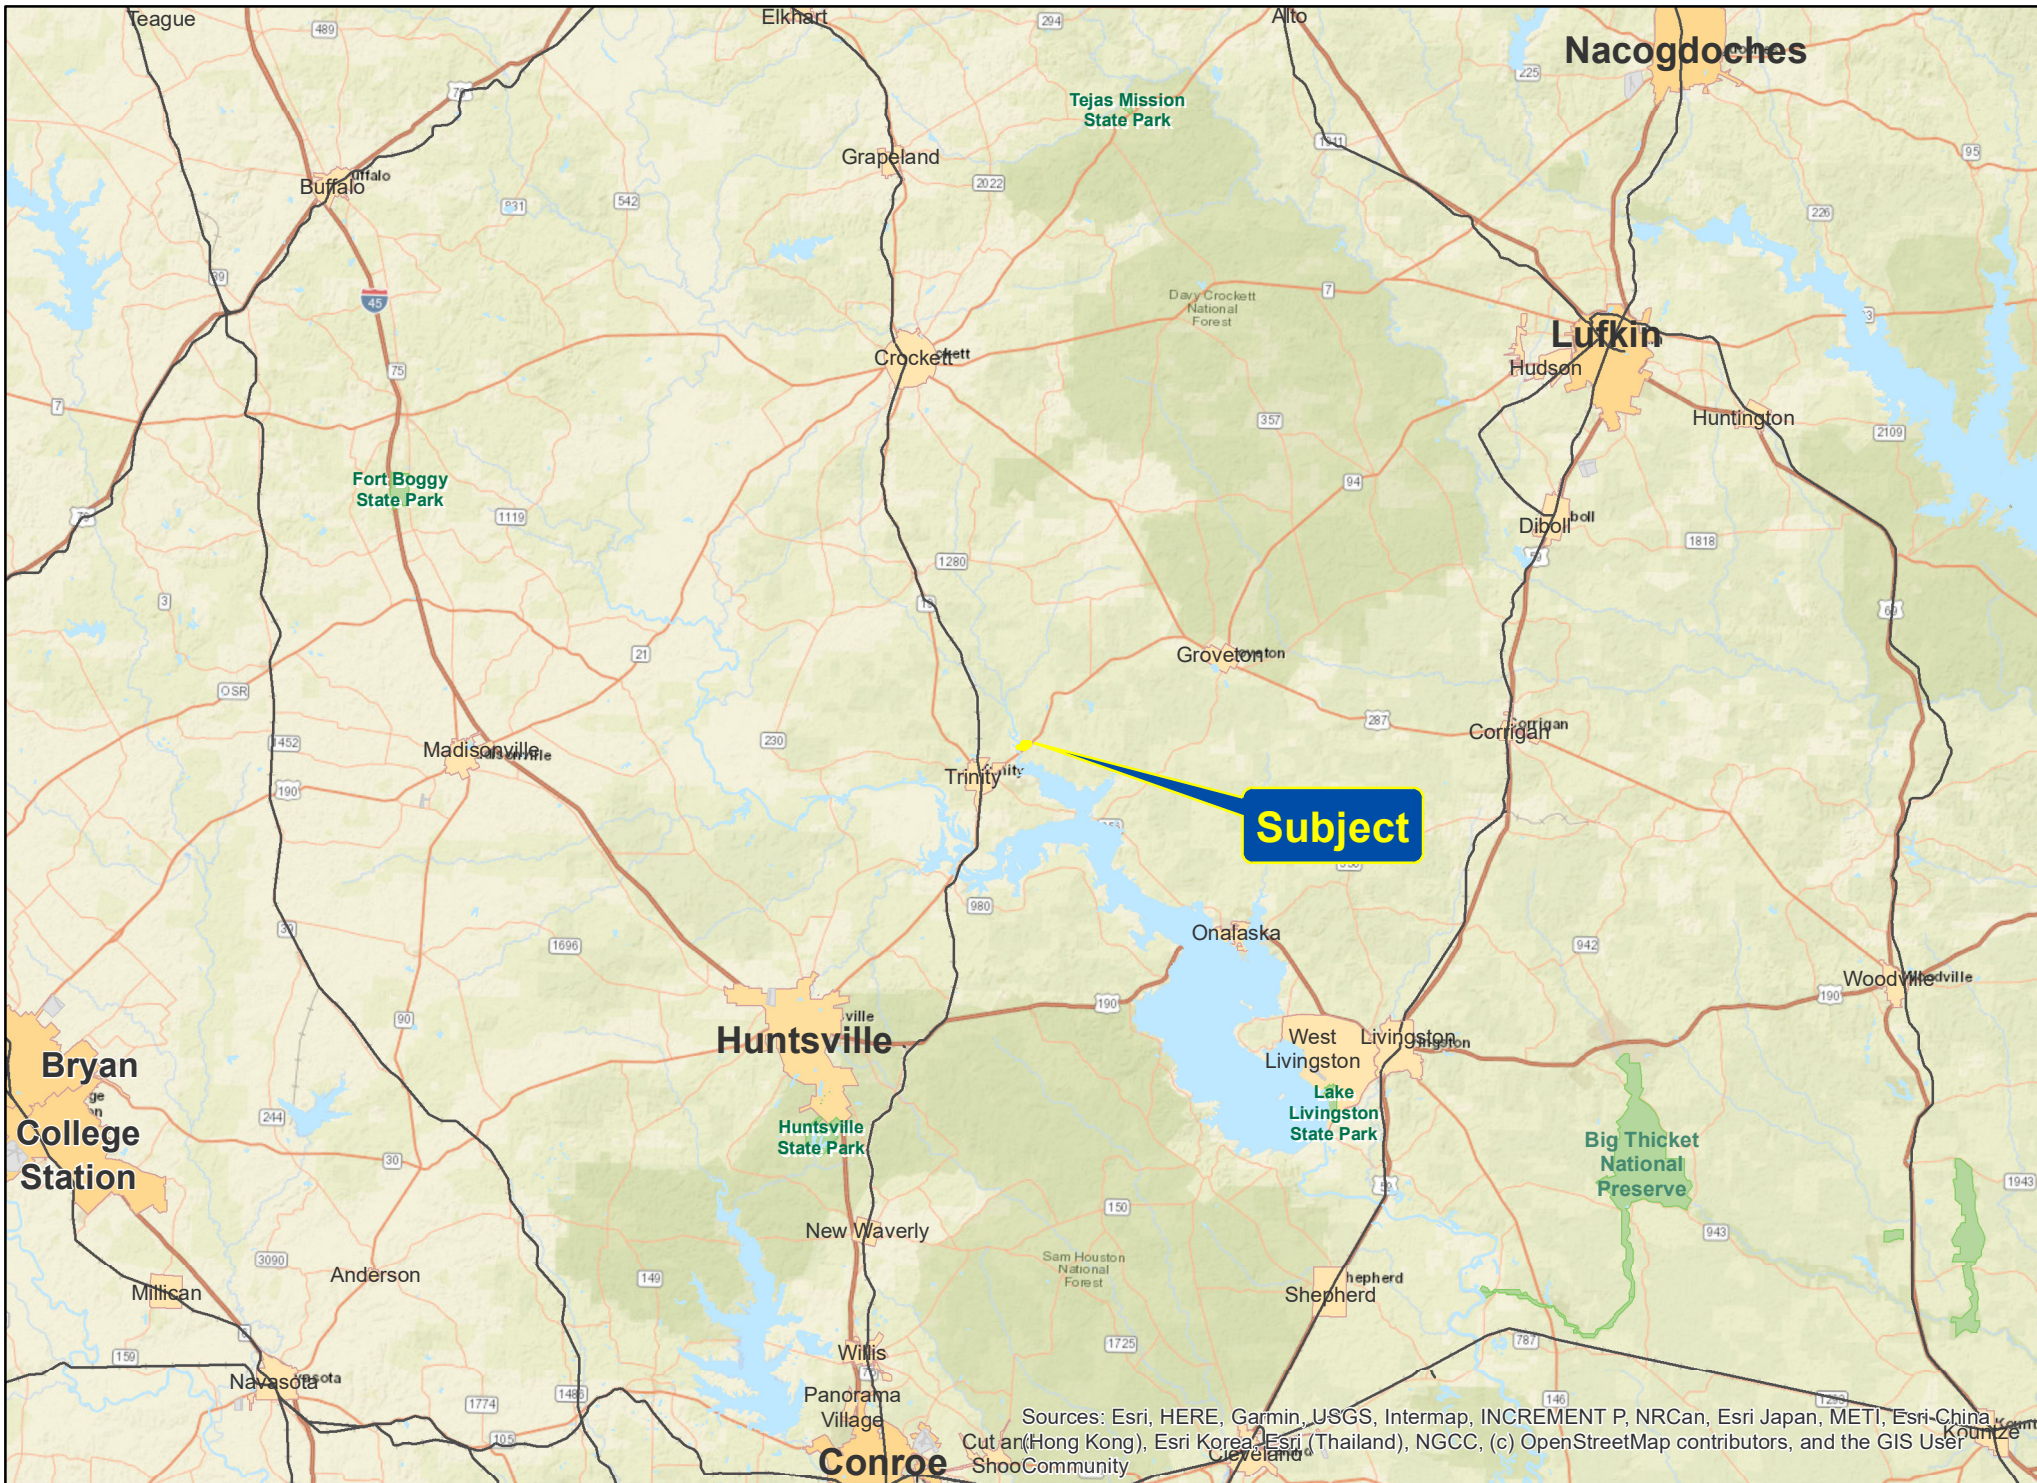

95 Acres | 12244 Highway 94 | Trinity Co., Texas

For illustration purposes only.

Sources: Esri, HERE, Garmin, USGS, Intermap, INCREMENT P, NRCan, Esri Japan, METI, Esri China (Hong Kong), Esri Korea, Esri (Thailand), NGCC, (c) OpenStreetMap contributors, and the GIS User Community

**Onalaska**

95 Acres | 12244 Highway 94 | Trinity Co., Texas

For illustration purposes only.

Sources: Esri, HERE, Garmin, USGS, Intermap, INCREMENT P, NRCan, Esri Japan, METI, Esri China (Hong Kong), Esri Korea, Esri (Thailand), NGCC, (c) OpenStreetMap contributors, and the GIS User Community