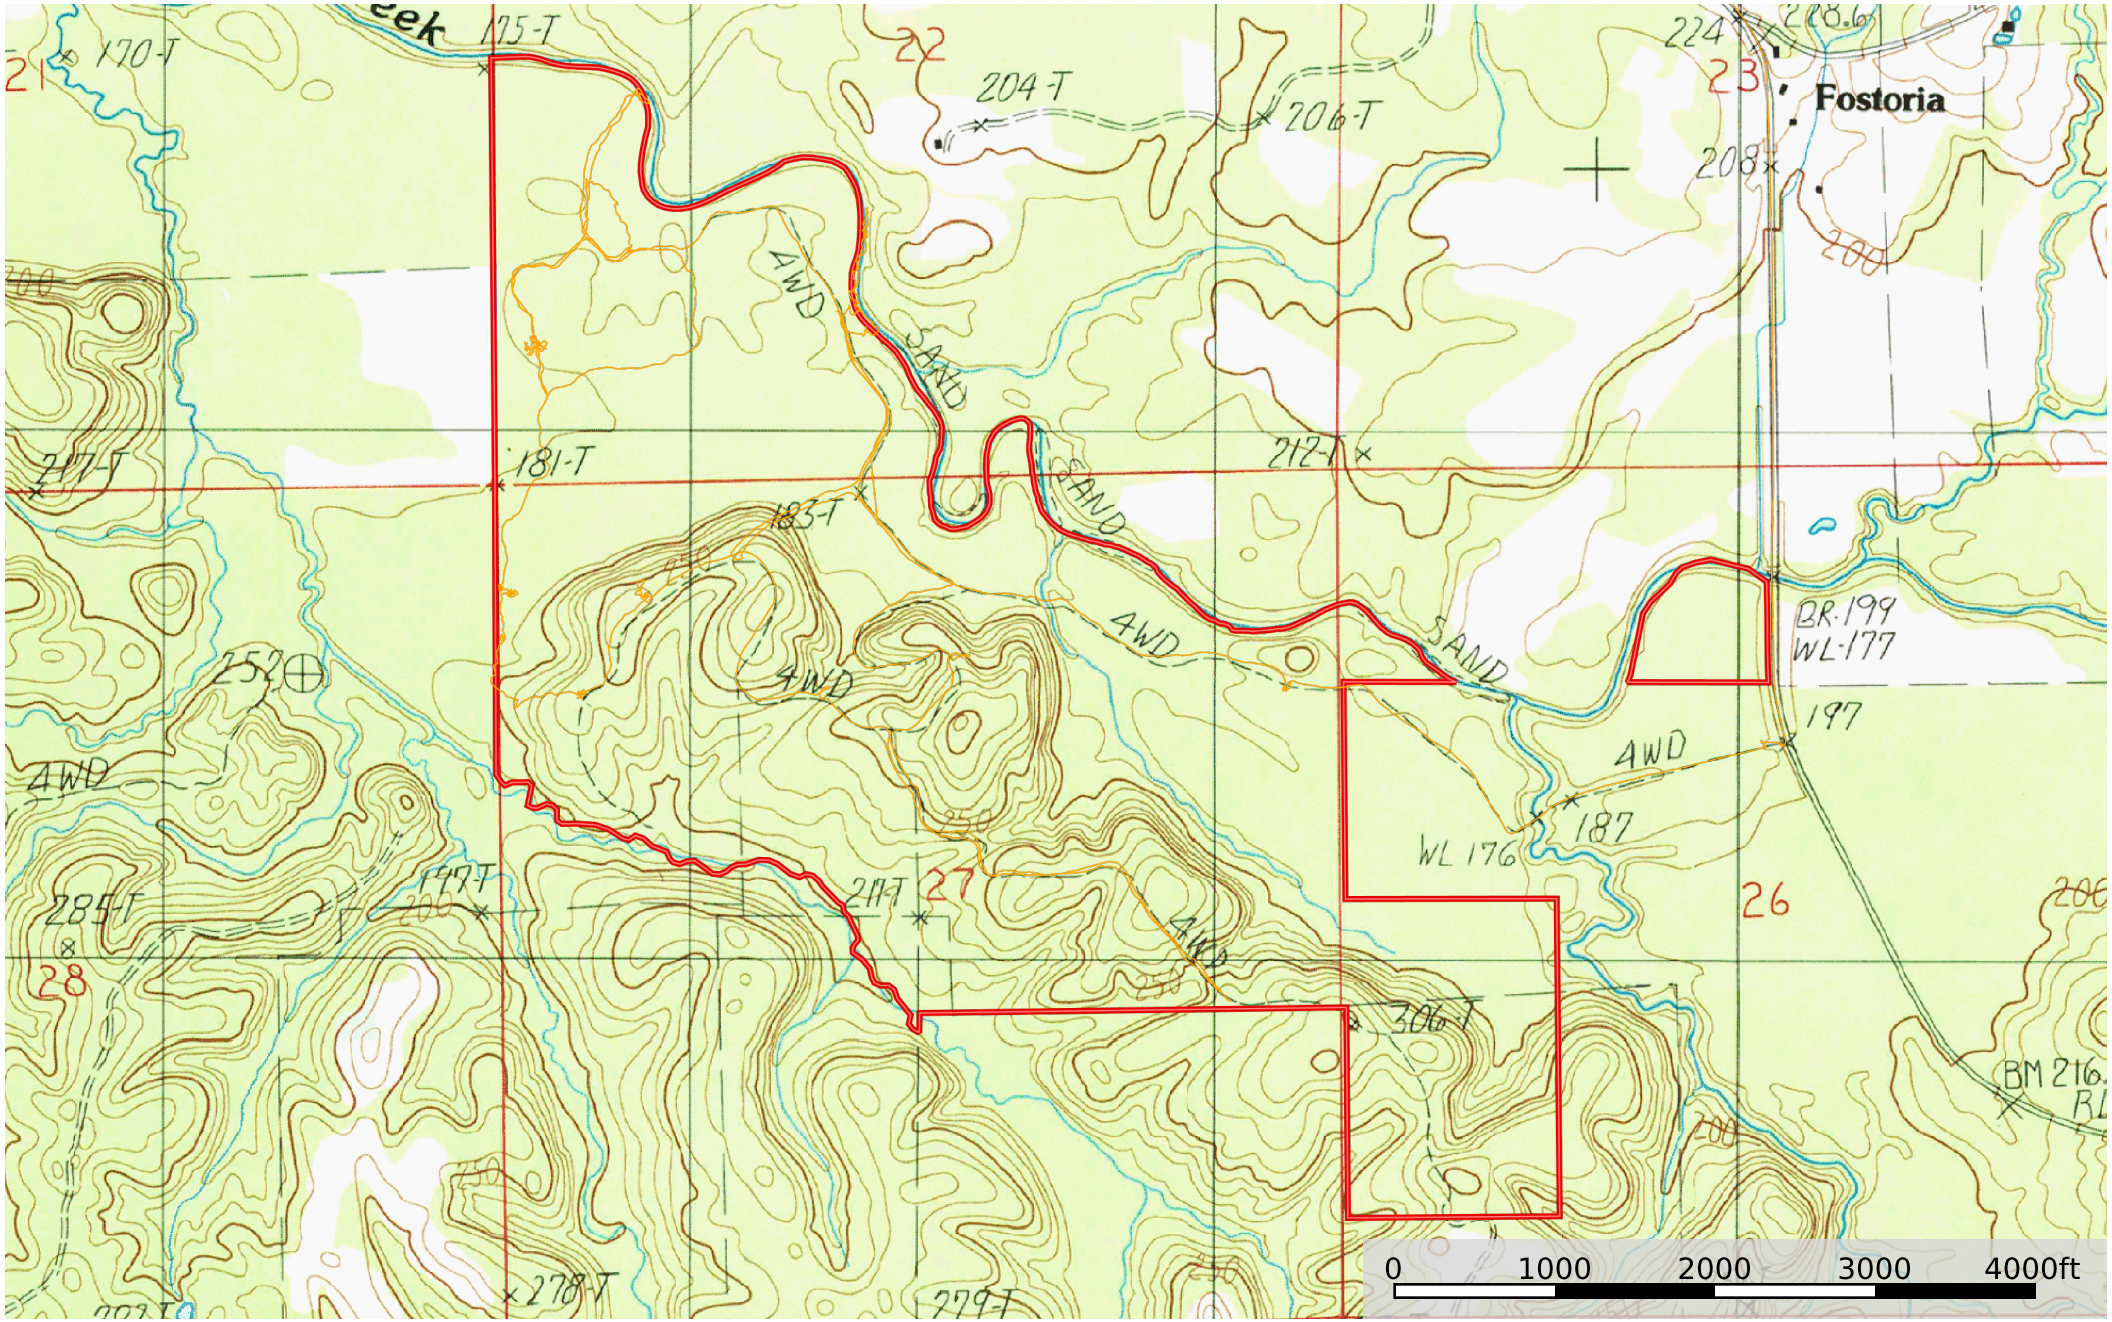

532 acres Lowndes County Ideal Timber

Lowndes County, Alabama, 532 AC +/-

— Track □ Boundary