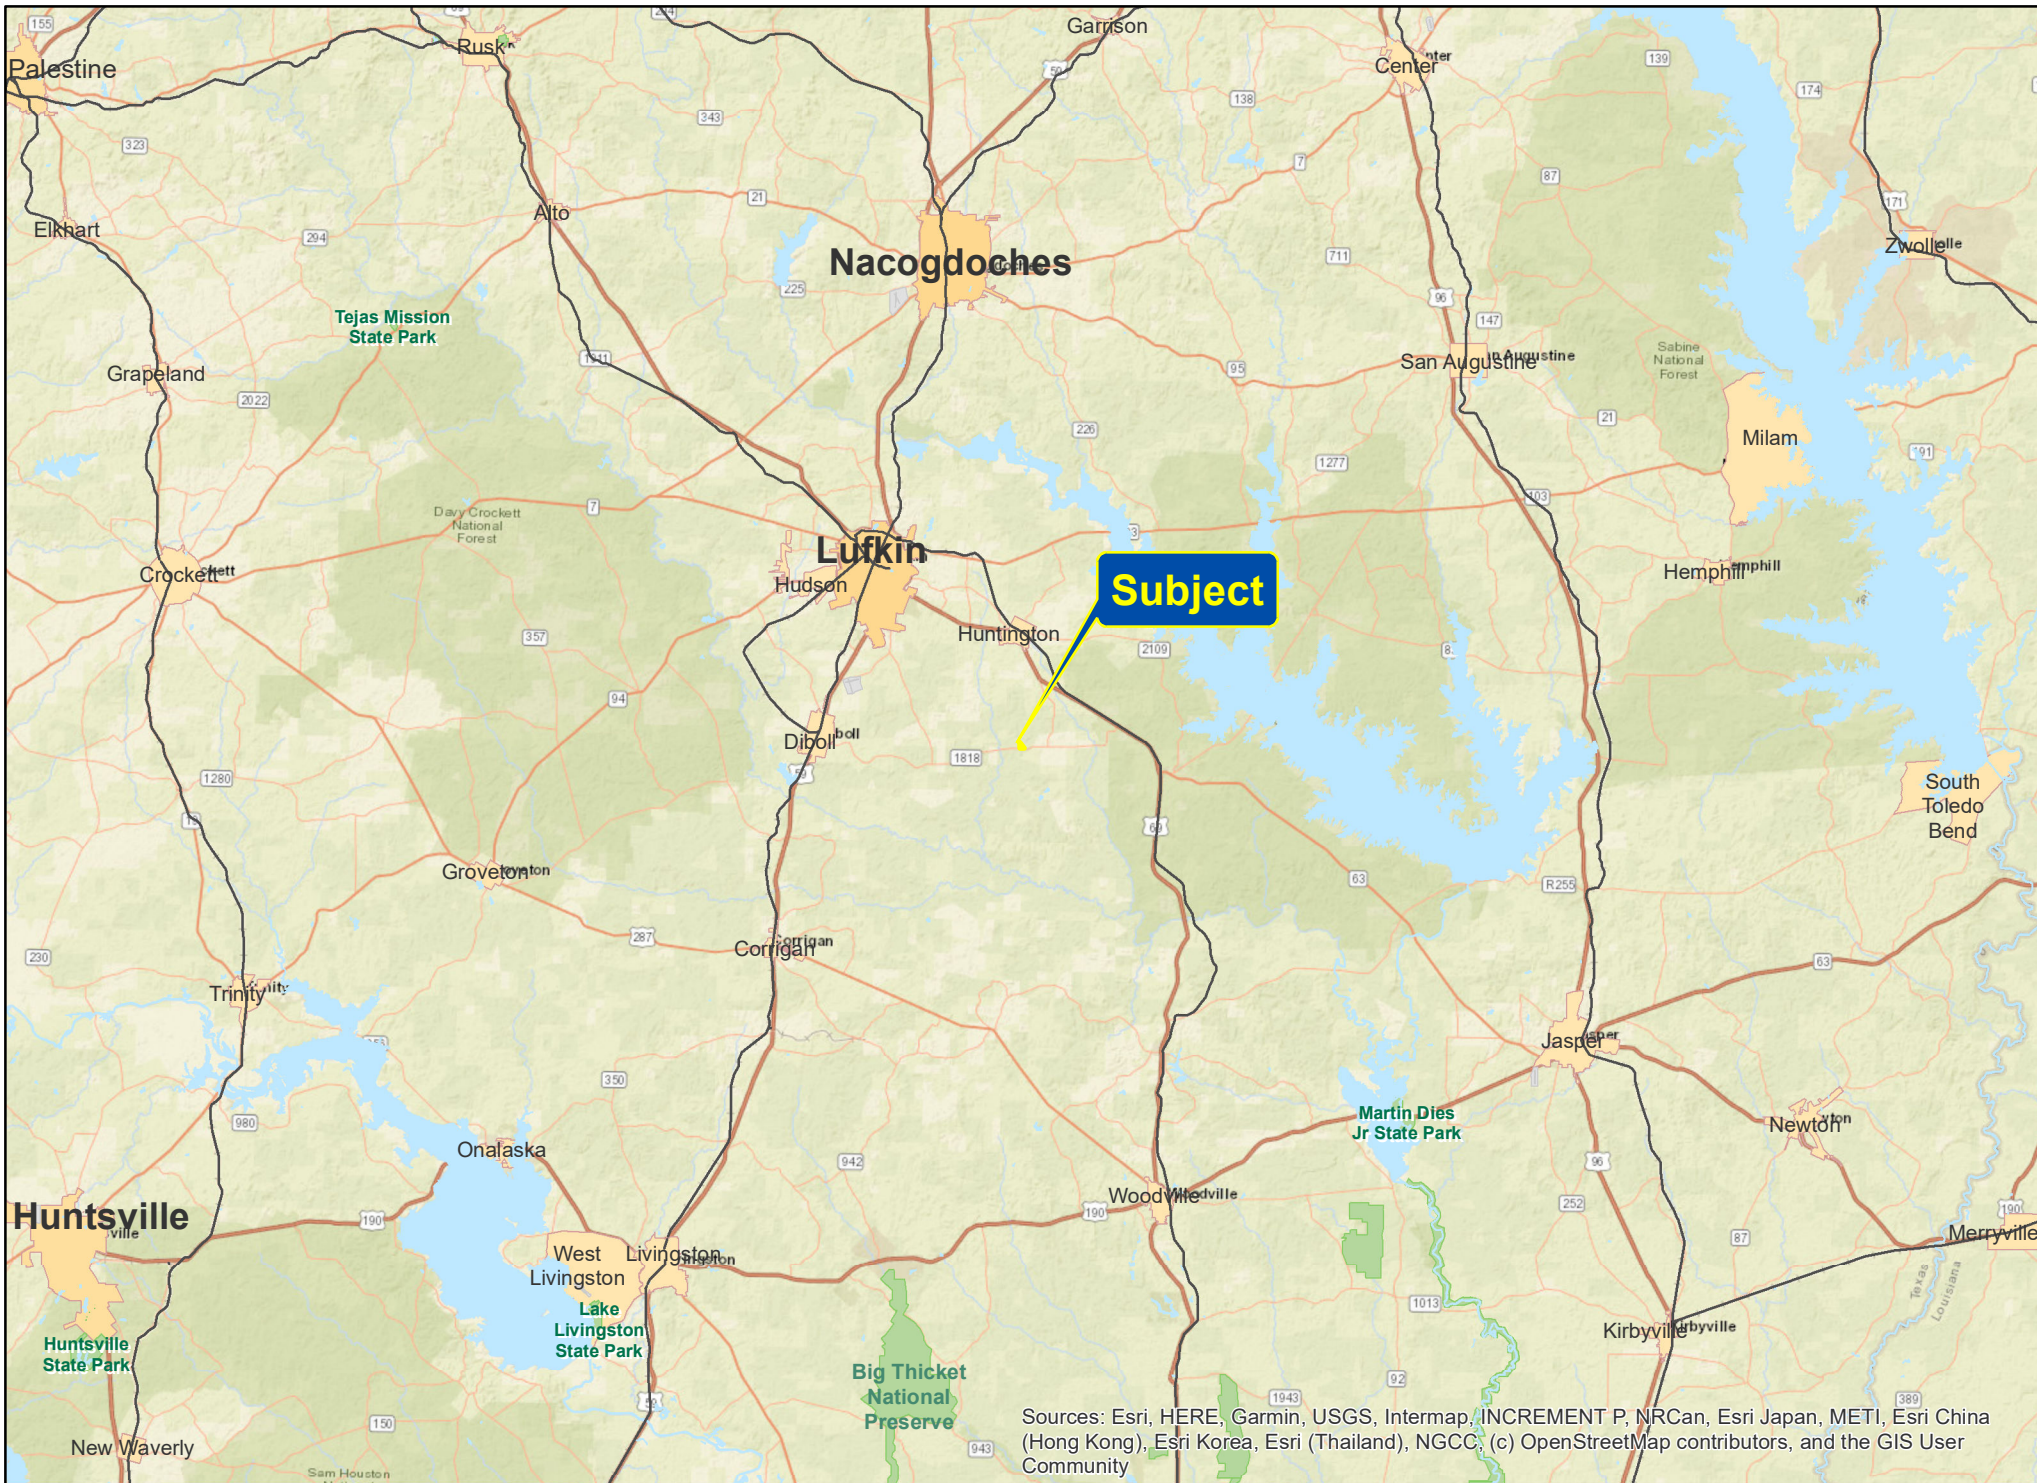

26 Ac | FM 1818 | Angelina County, Tx

For illustration purposes only.

Sources: Esri, HERE, Garmin, USGS, Intermap, INCREMENT P, NRCan, Esri Japan, METI, Esri China (Hong Kong), Esri Korea, Esri (Thailand), NGCC, (c) OpenStreetMap contributors, and the GIS User Community

26 Ac | FM 1818 | Angelina County, Tx

For illustration purposes only.

Sources: Esri, HERE, Garmin, USGS, Intermap, INCREMENT P, NRCan, Esri Japan, METI, Esri China (Hong Kong), Esri Korea, Esri (Thailand), NGCC; (c) OpenStreetMap contributors, and the GIS User Community

26 Ac | FM 1818 | Angelina County, Tx

For illustration purposes only.