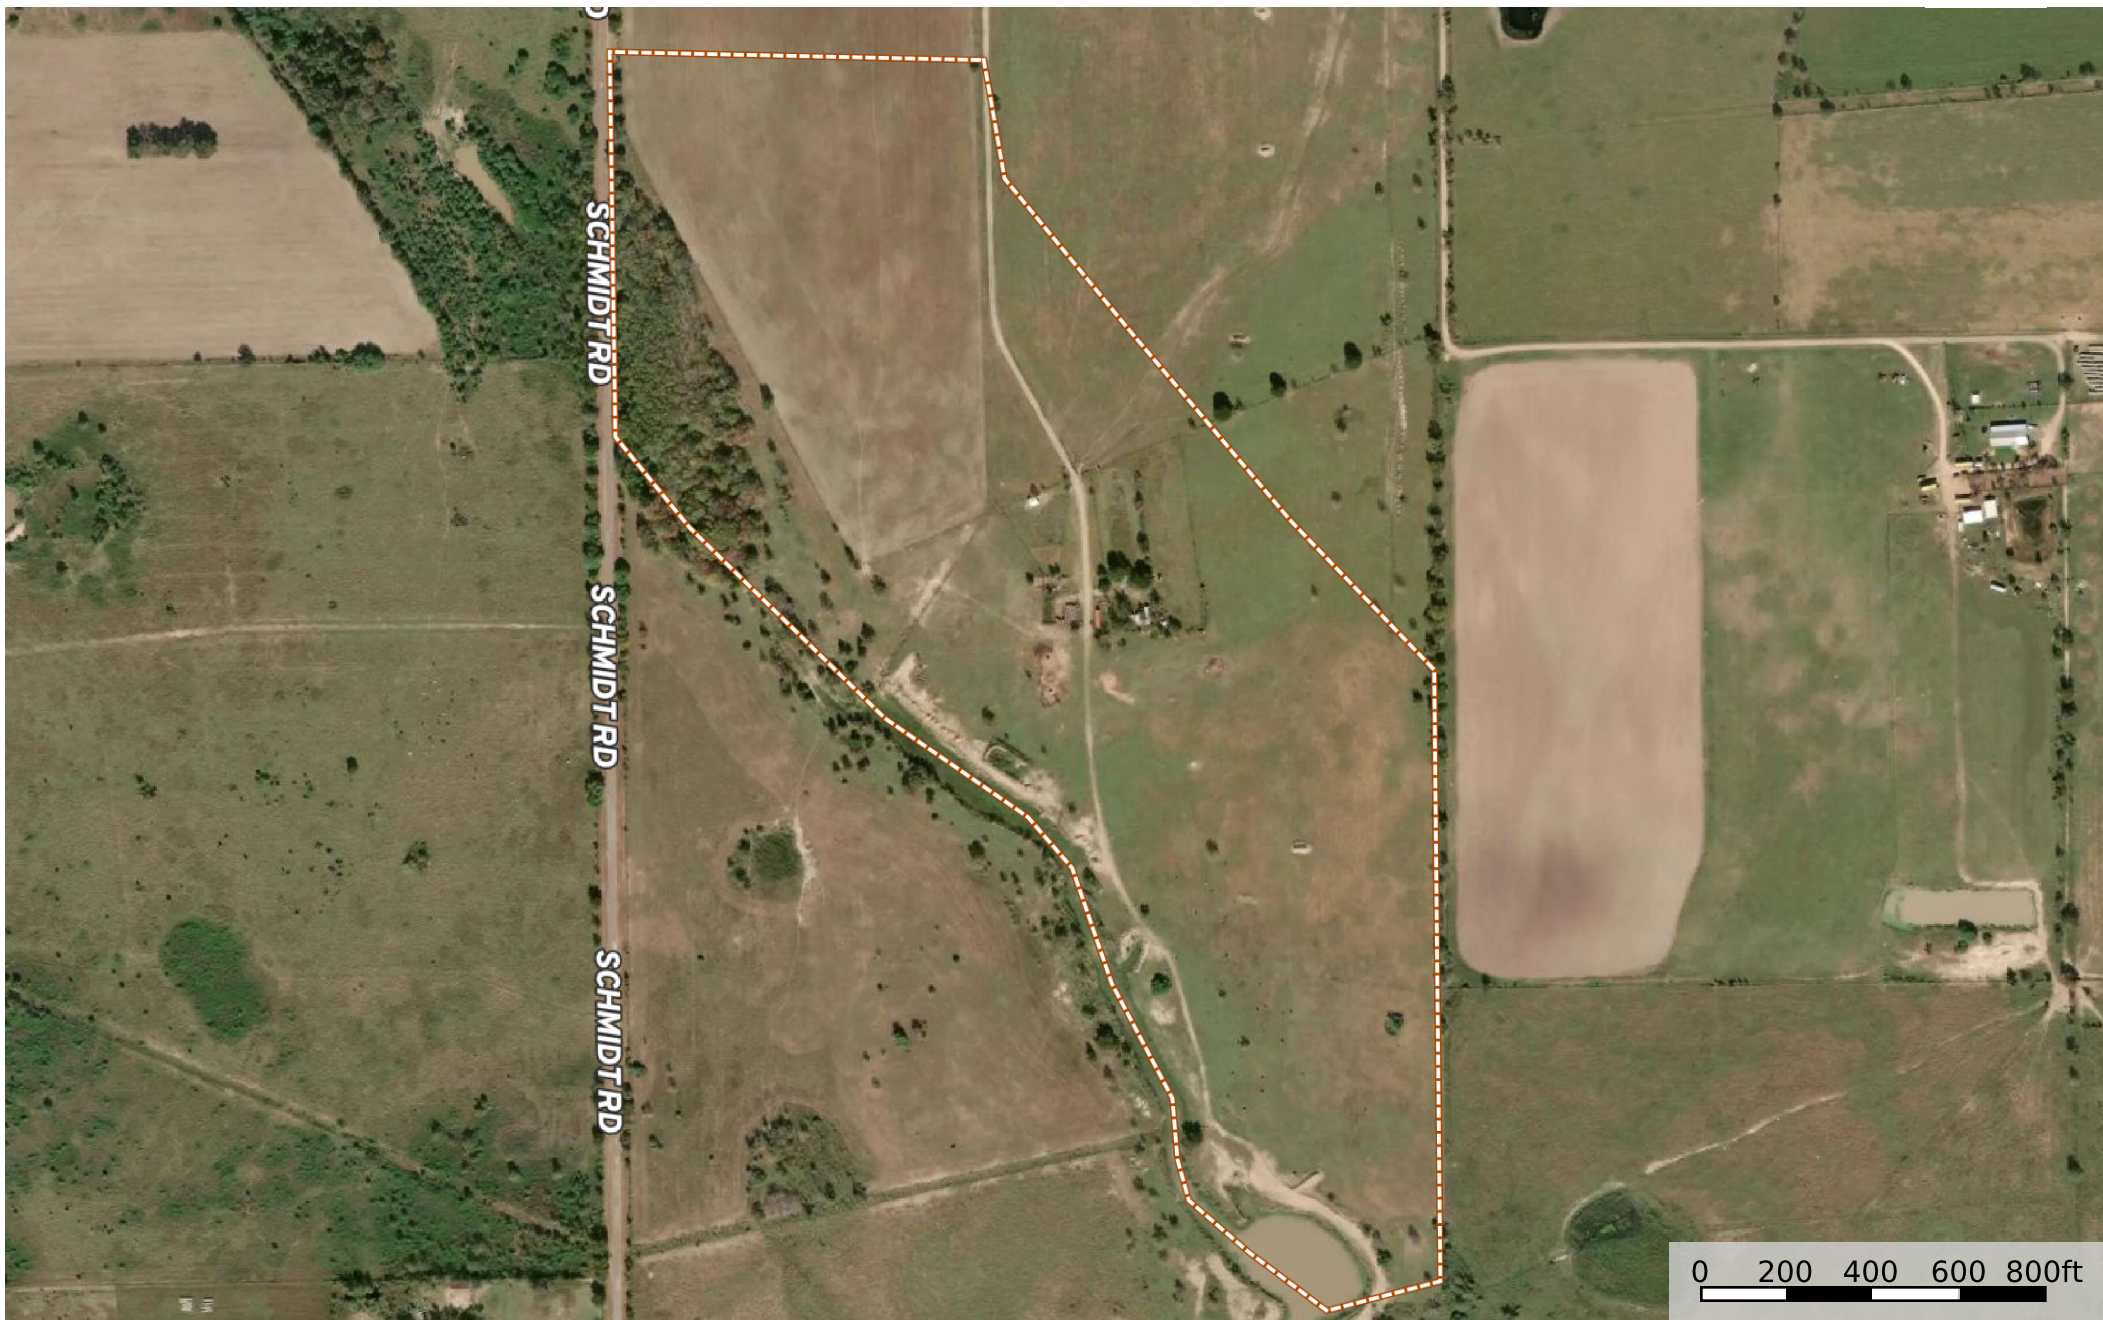

66.94 ACRES - SCHMIDT RD
Waller County, Texas, 66.94 AC +/-

 Boundary 1