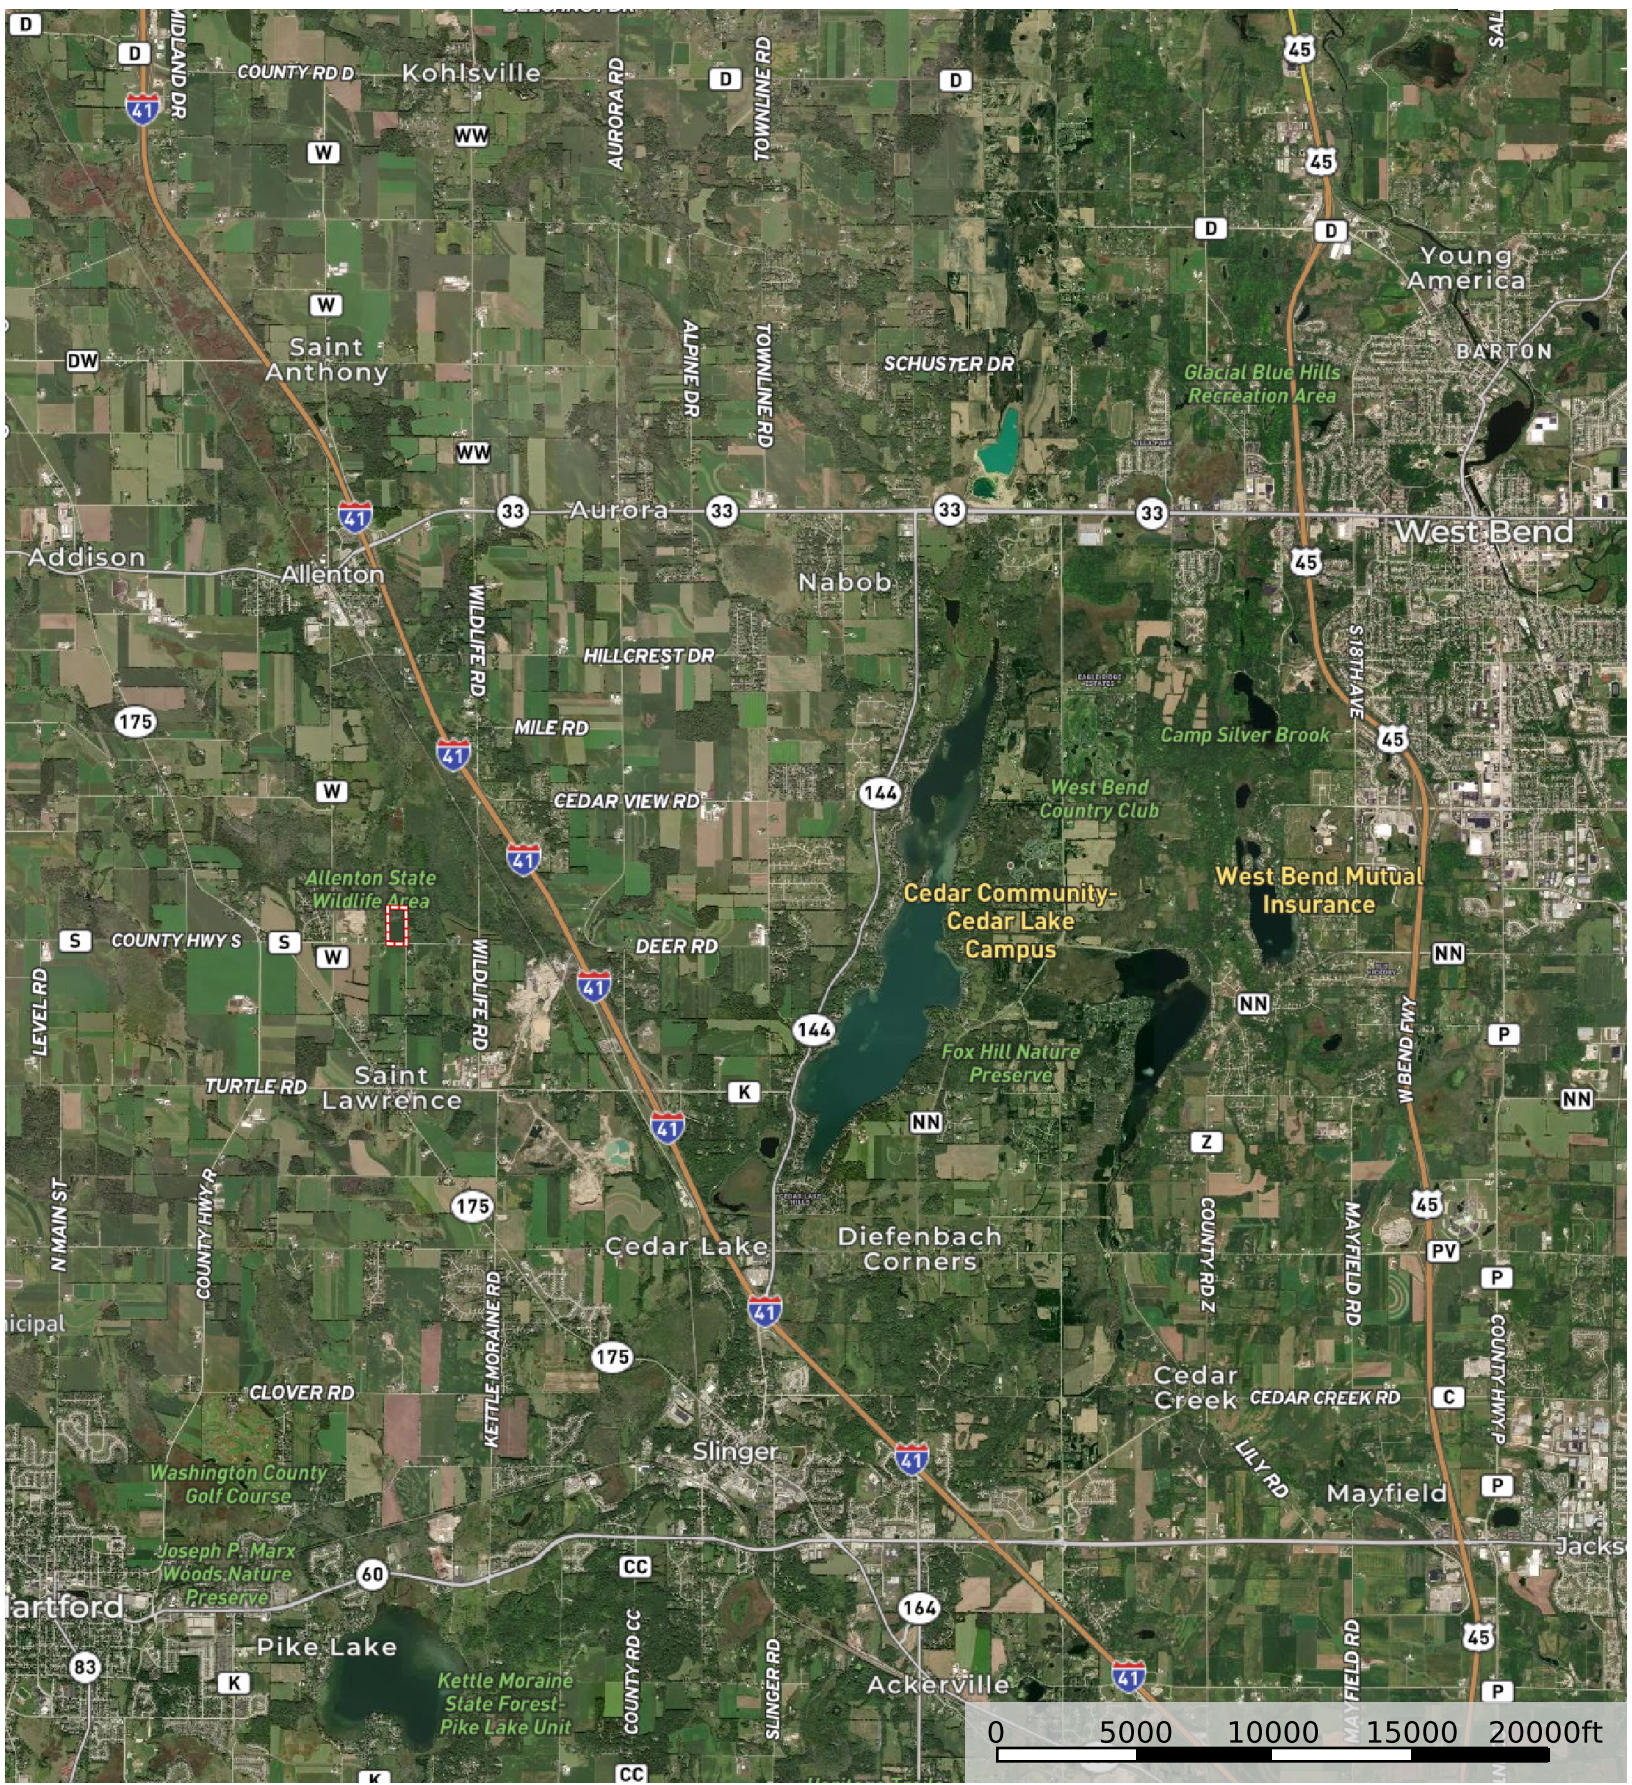

# Lt1 Deer Rd

Washington County, Wisconsin, 20 AC +/-

Boundary