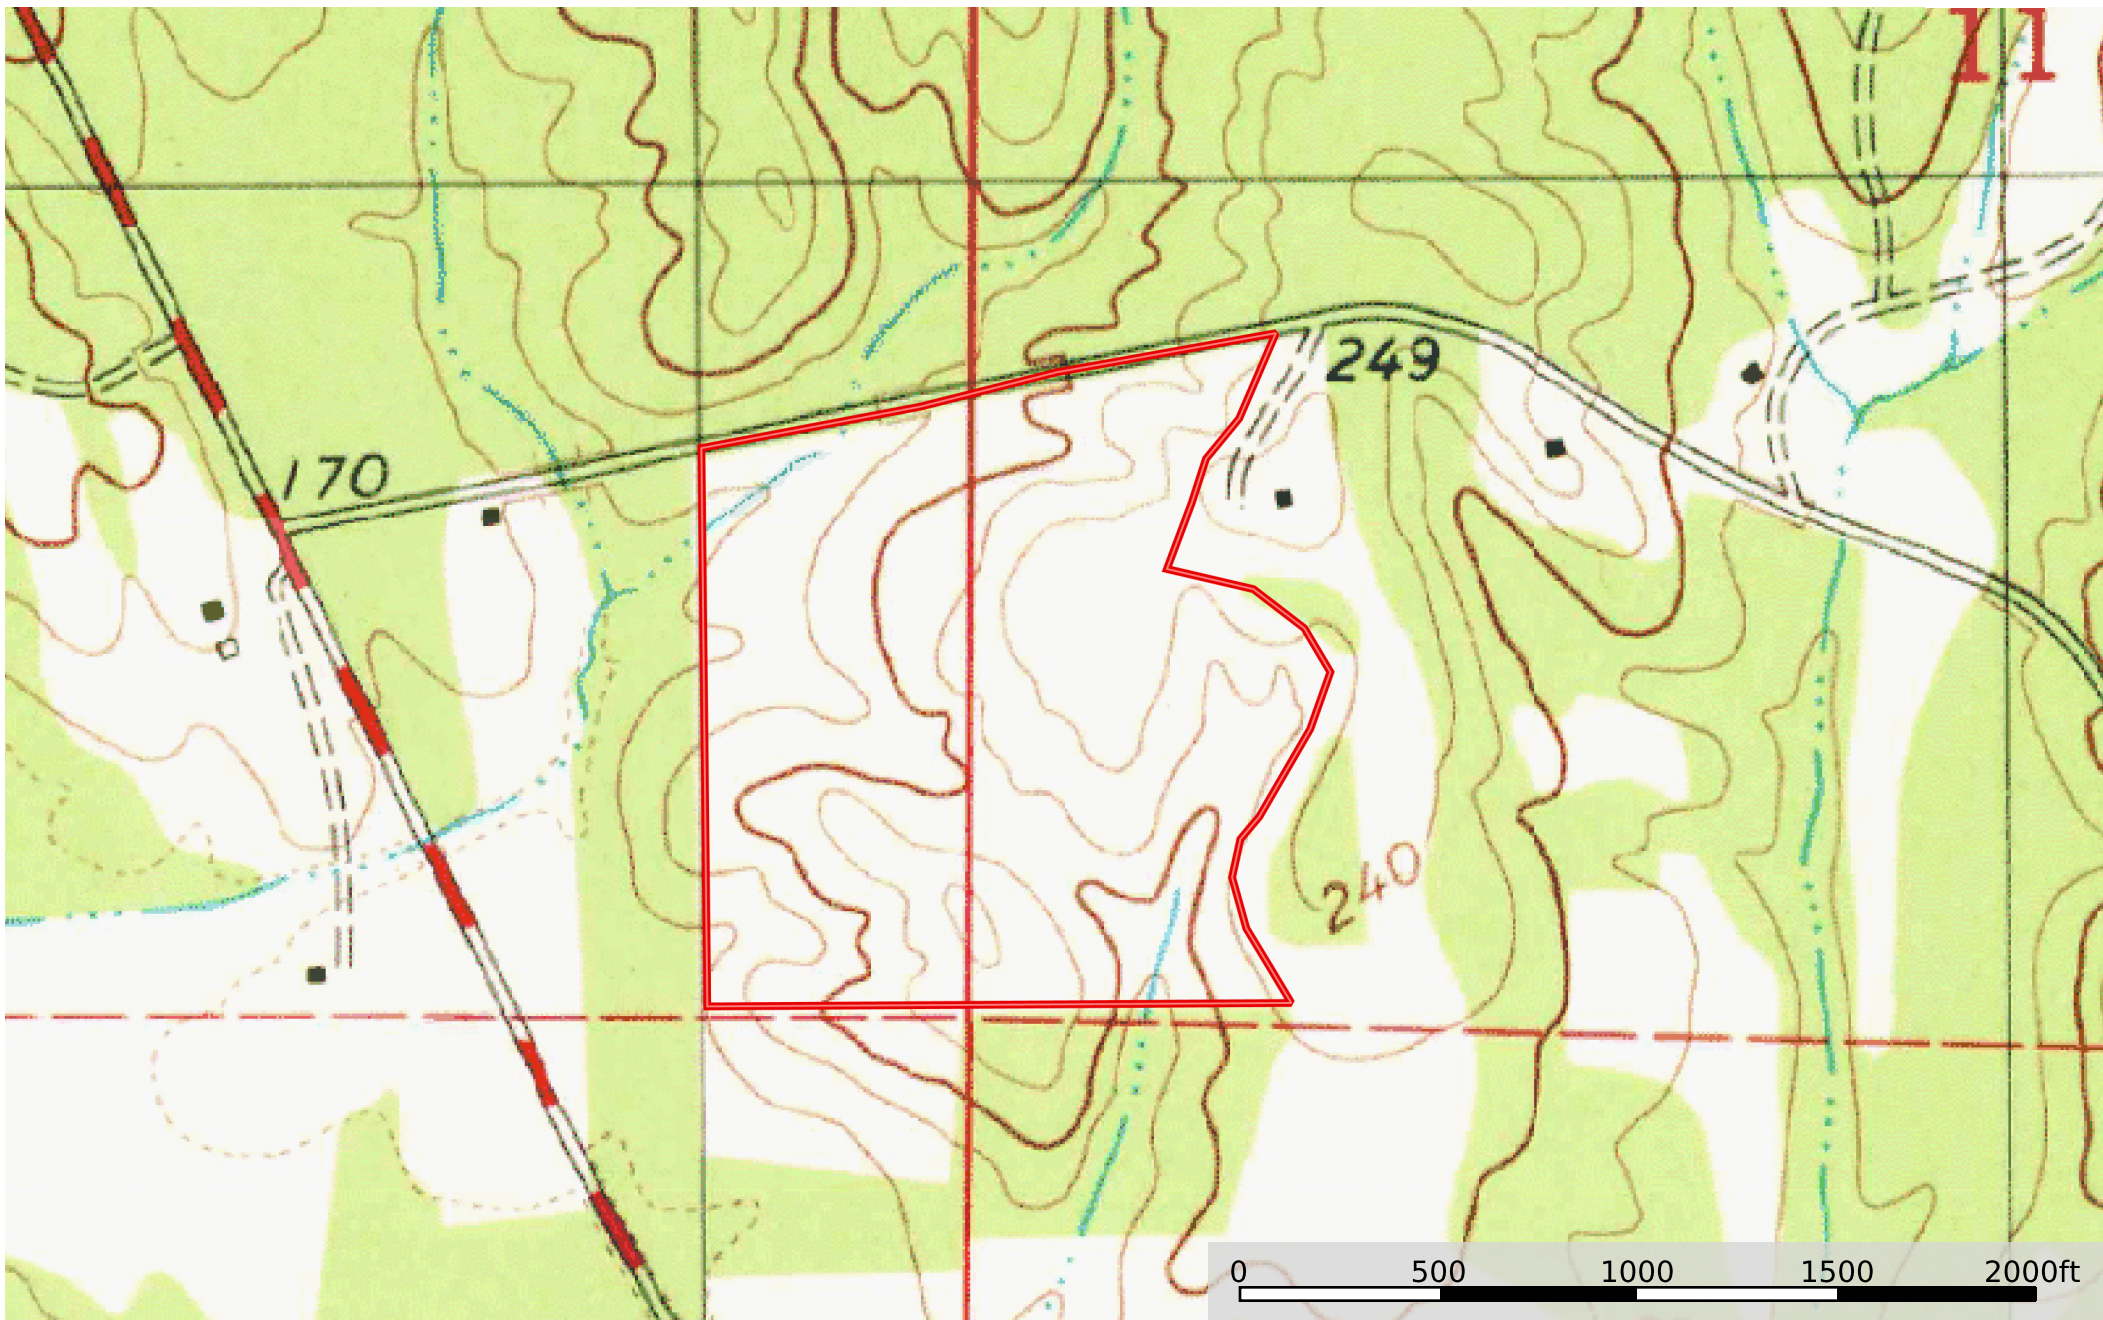

49 acres +/- Hale County PotlatchDeltic
Hale County, Alabama, AC +/-

Boundary