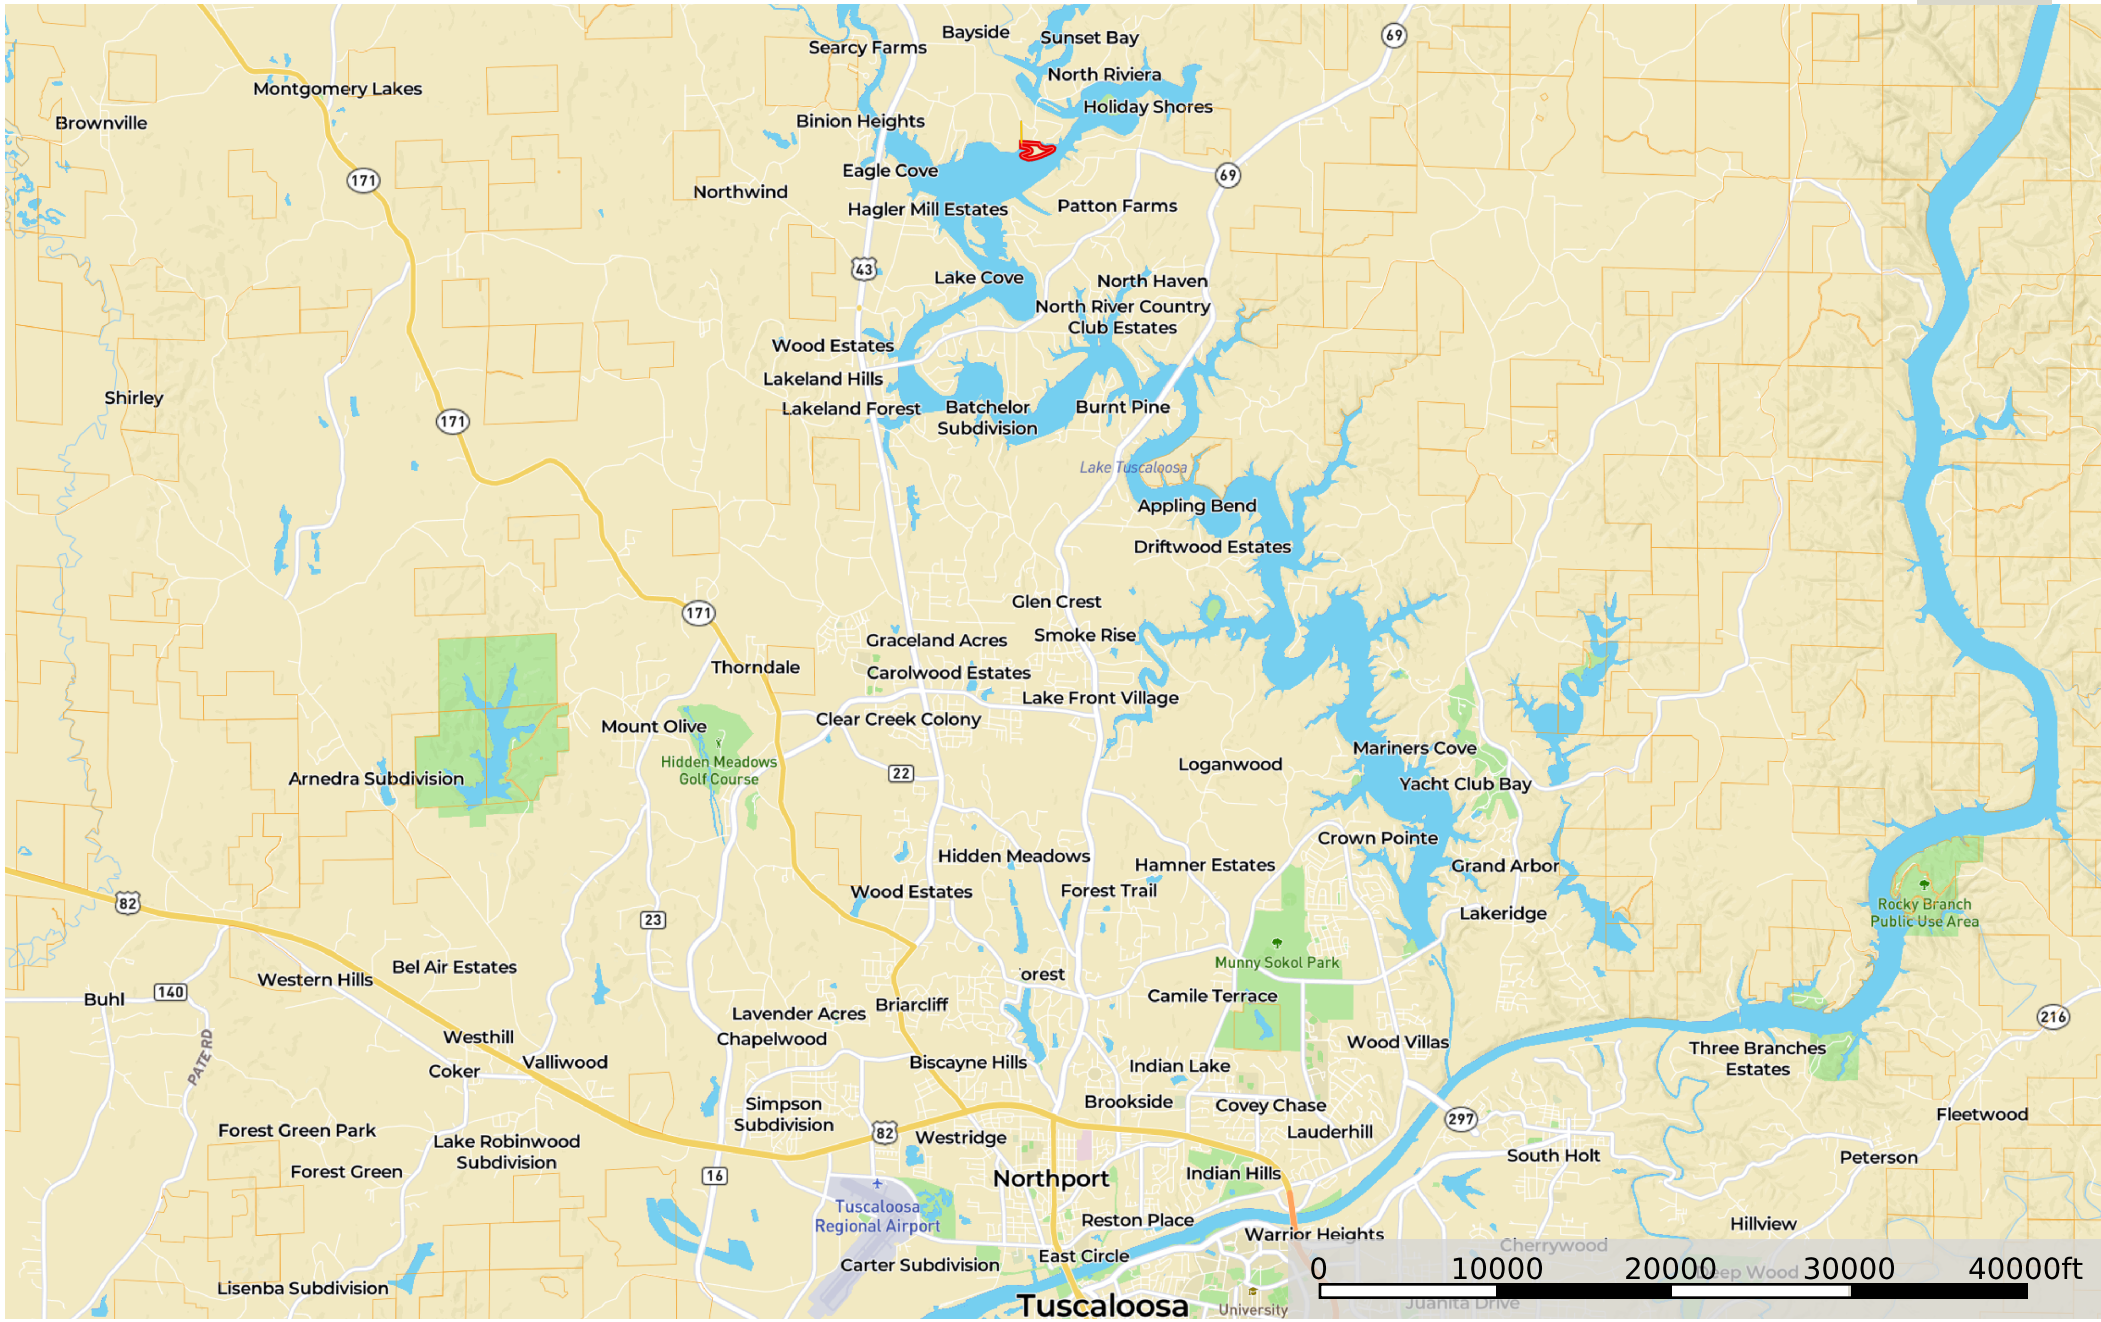

Prewitt-Stines Lake Property

Alabama, AC +/-

— Primary Road
 ▭ Boundary