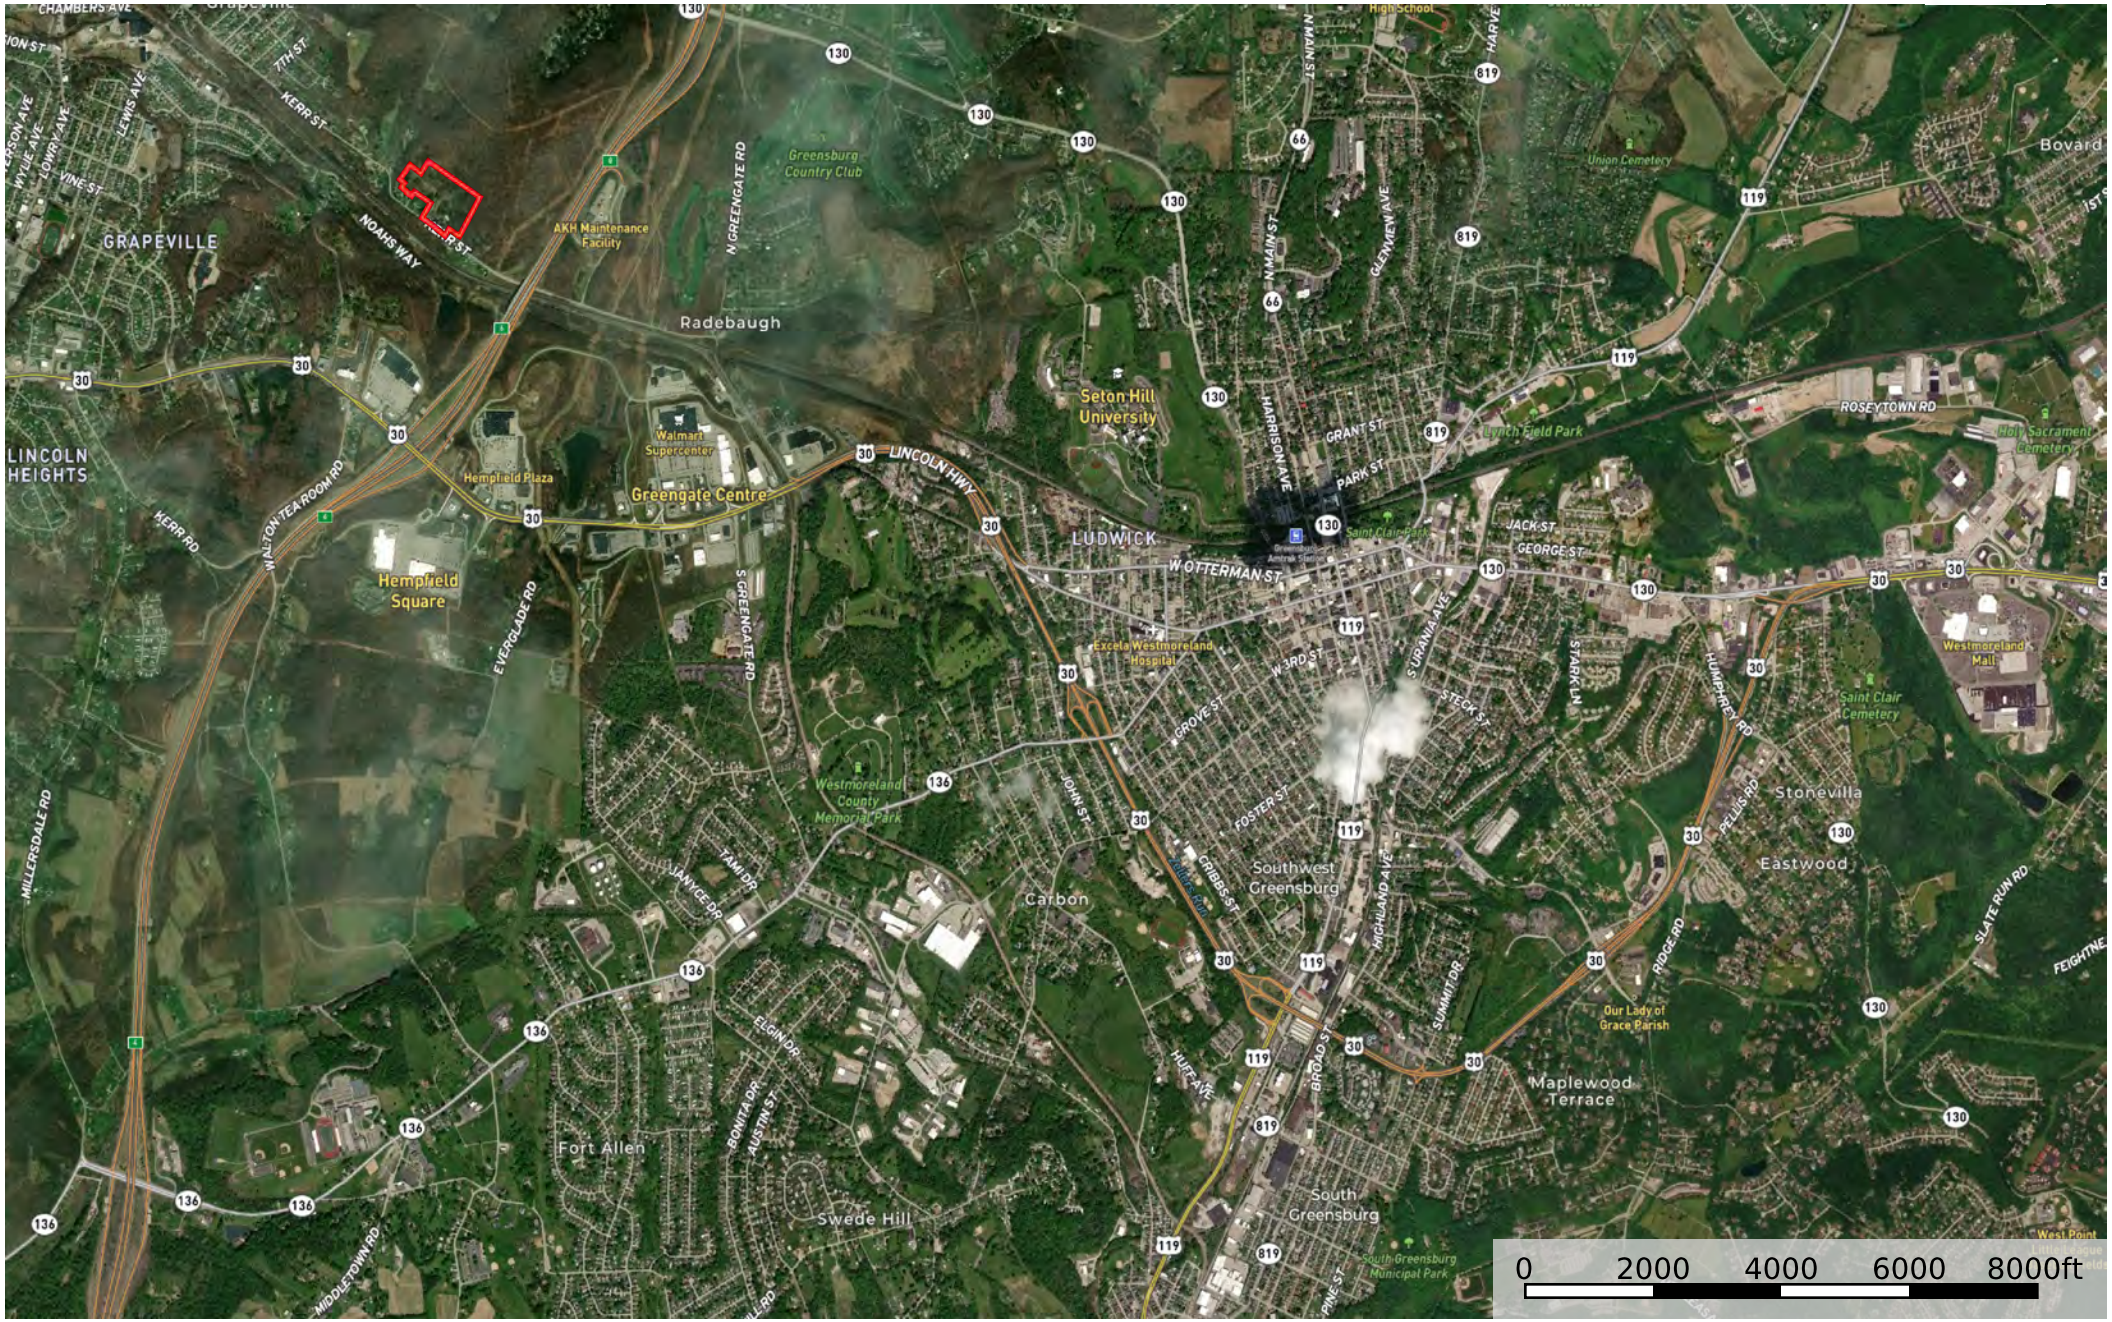

Kerr St - Grapeville - Westmoreland - 15.9

Westmoreland County, Pennsylvania, 15.9 AC +/-

Kerr St - Grapeville -