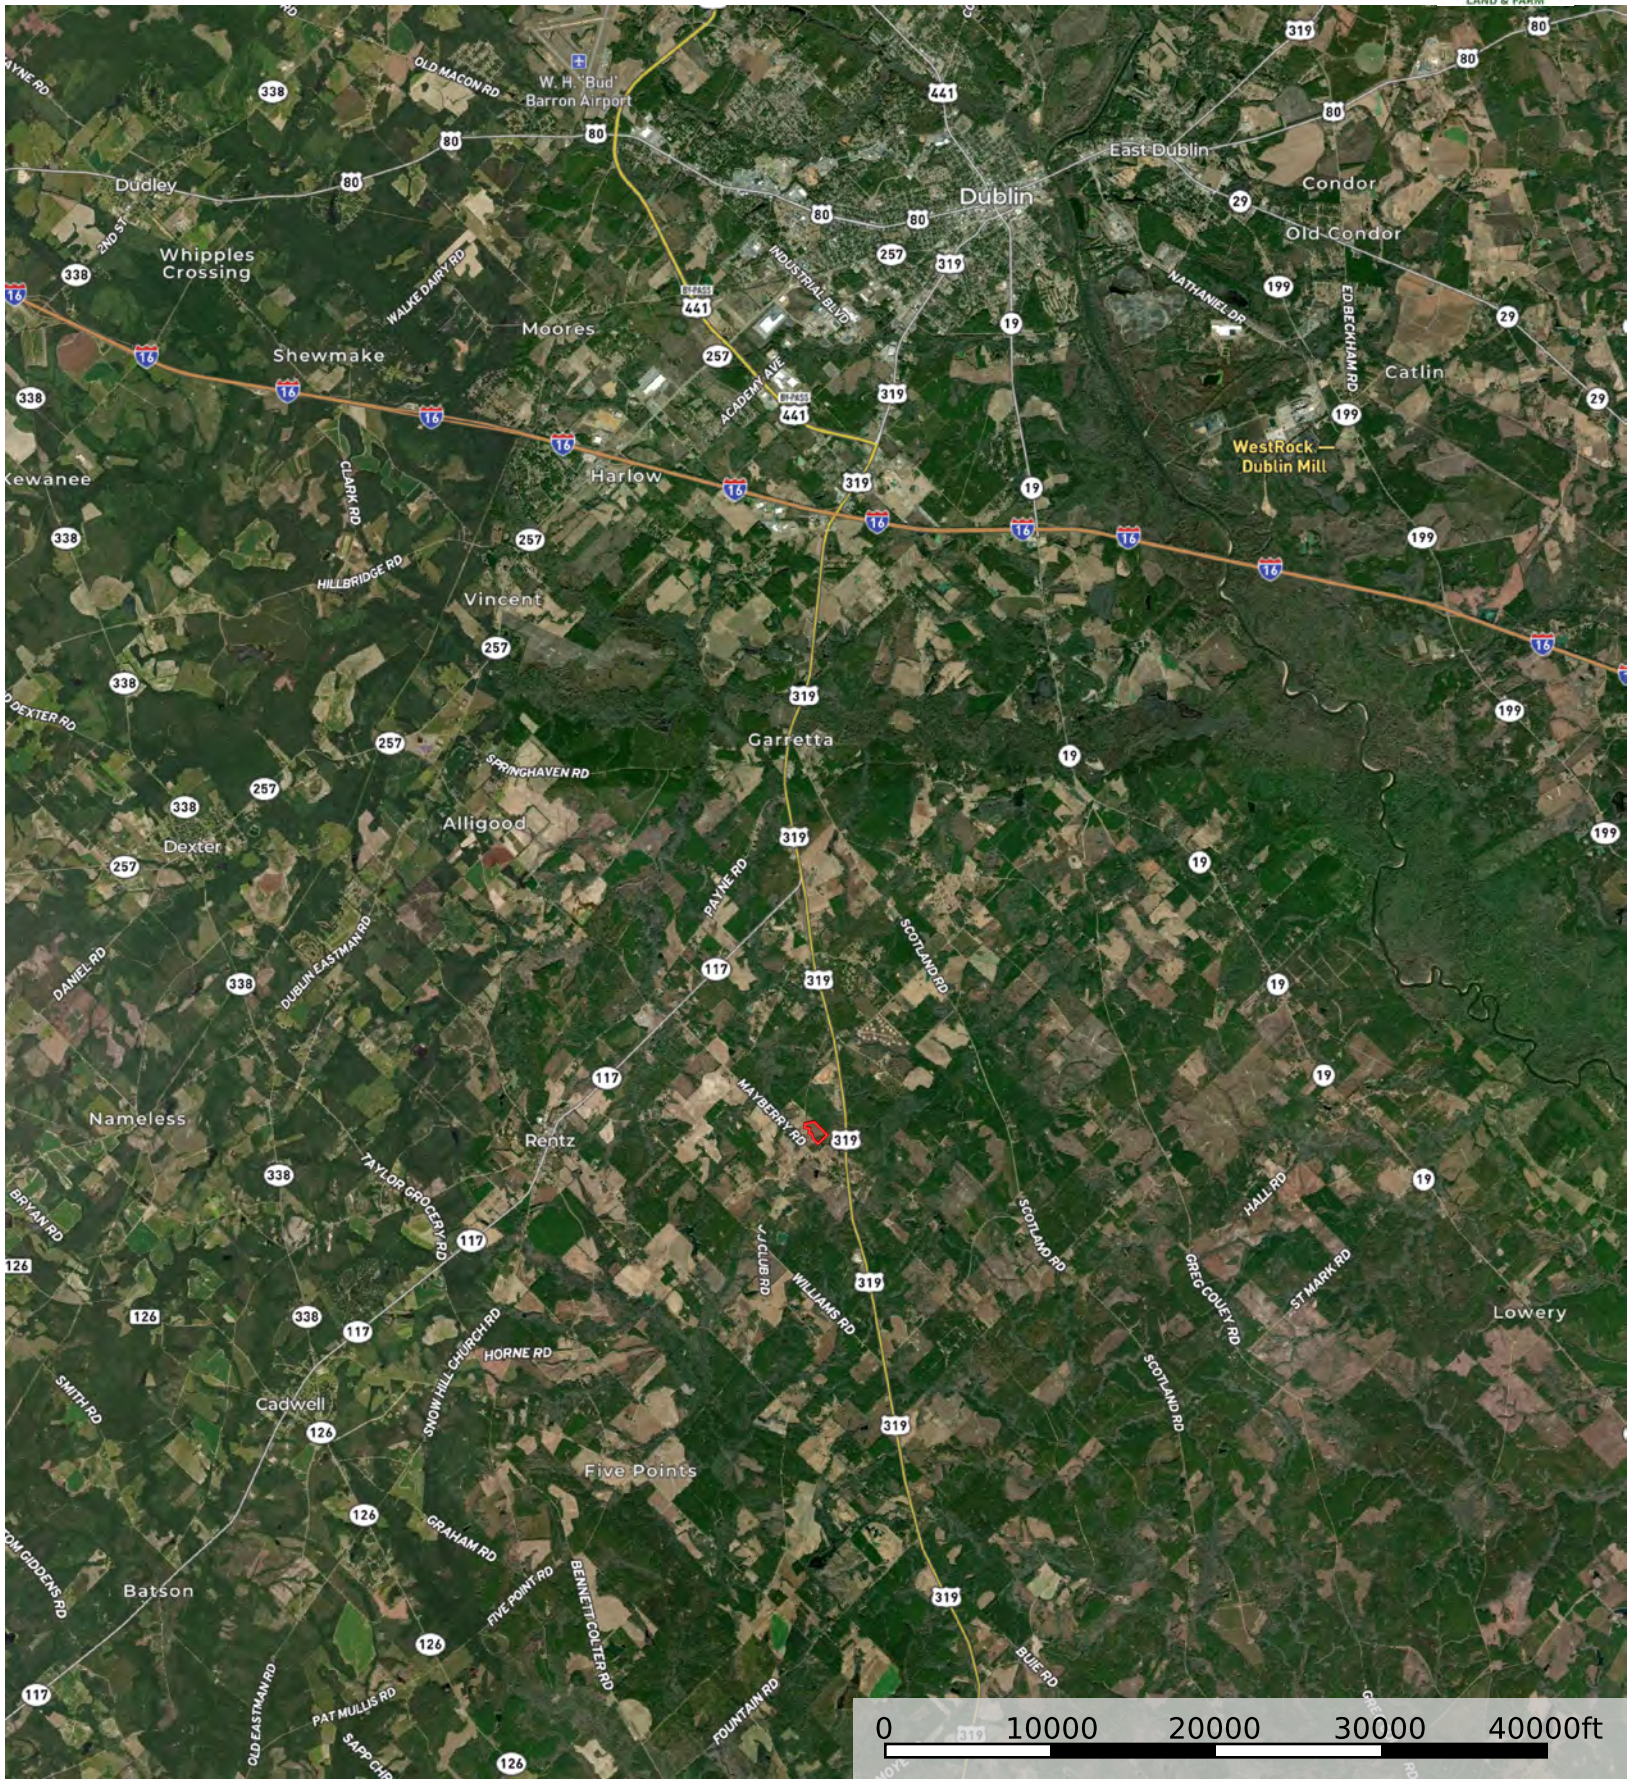

Laurens Farm

Laurens County, Georgia, 20.02 AC +/-

Boundary