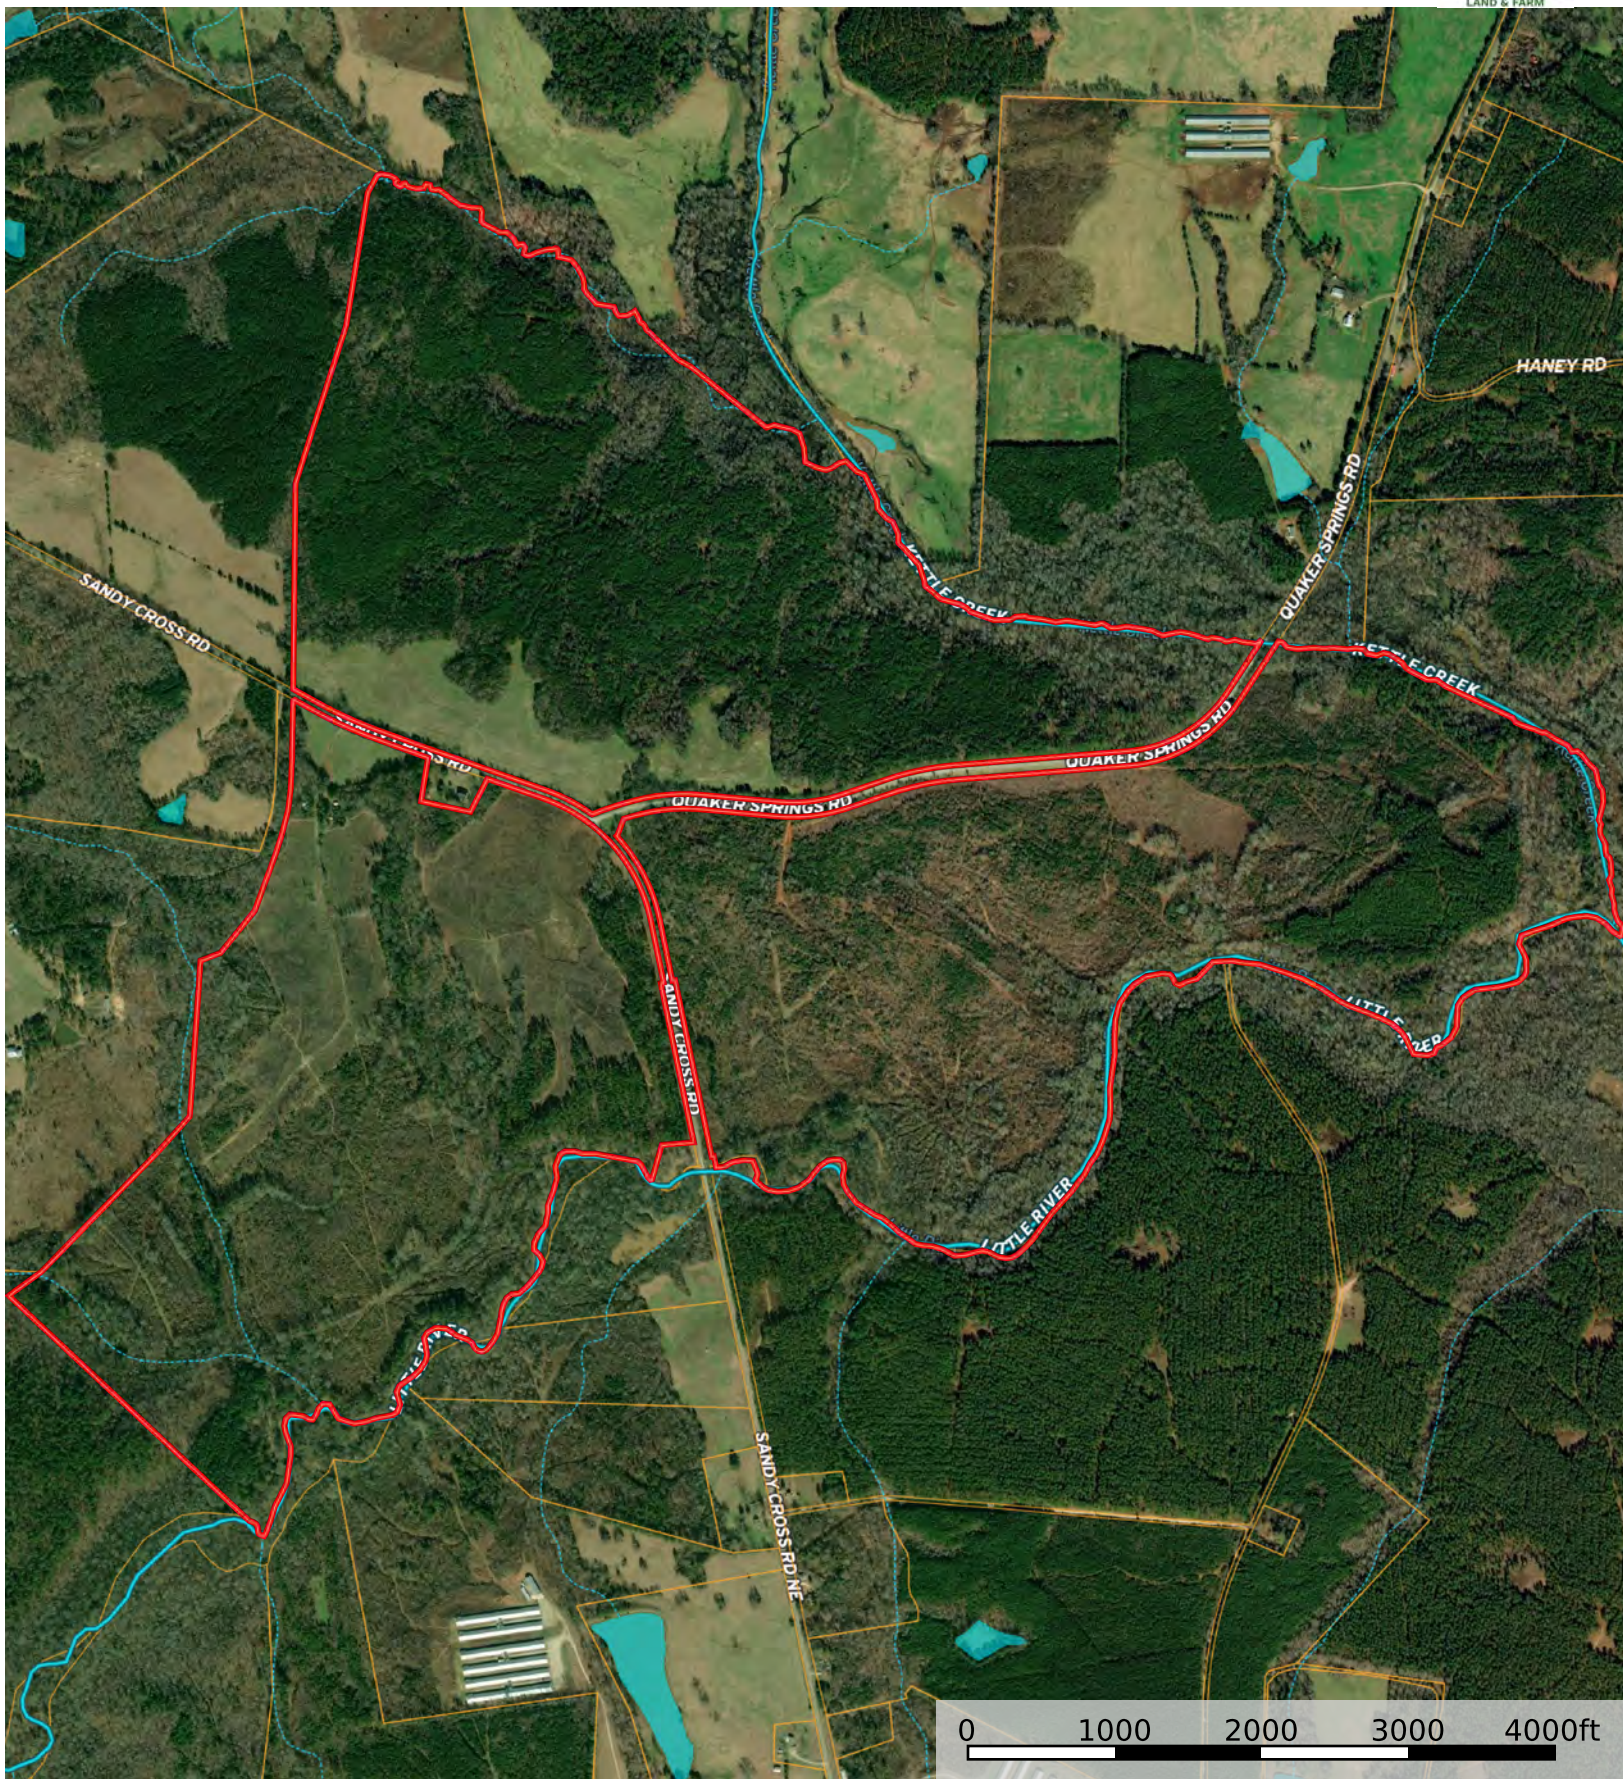

Kettle Creek at the Little River

Georgia, 972.3 AC +/-

- Boundary
- Stream, Intermittent
- River/Creek
- Water Body