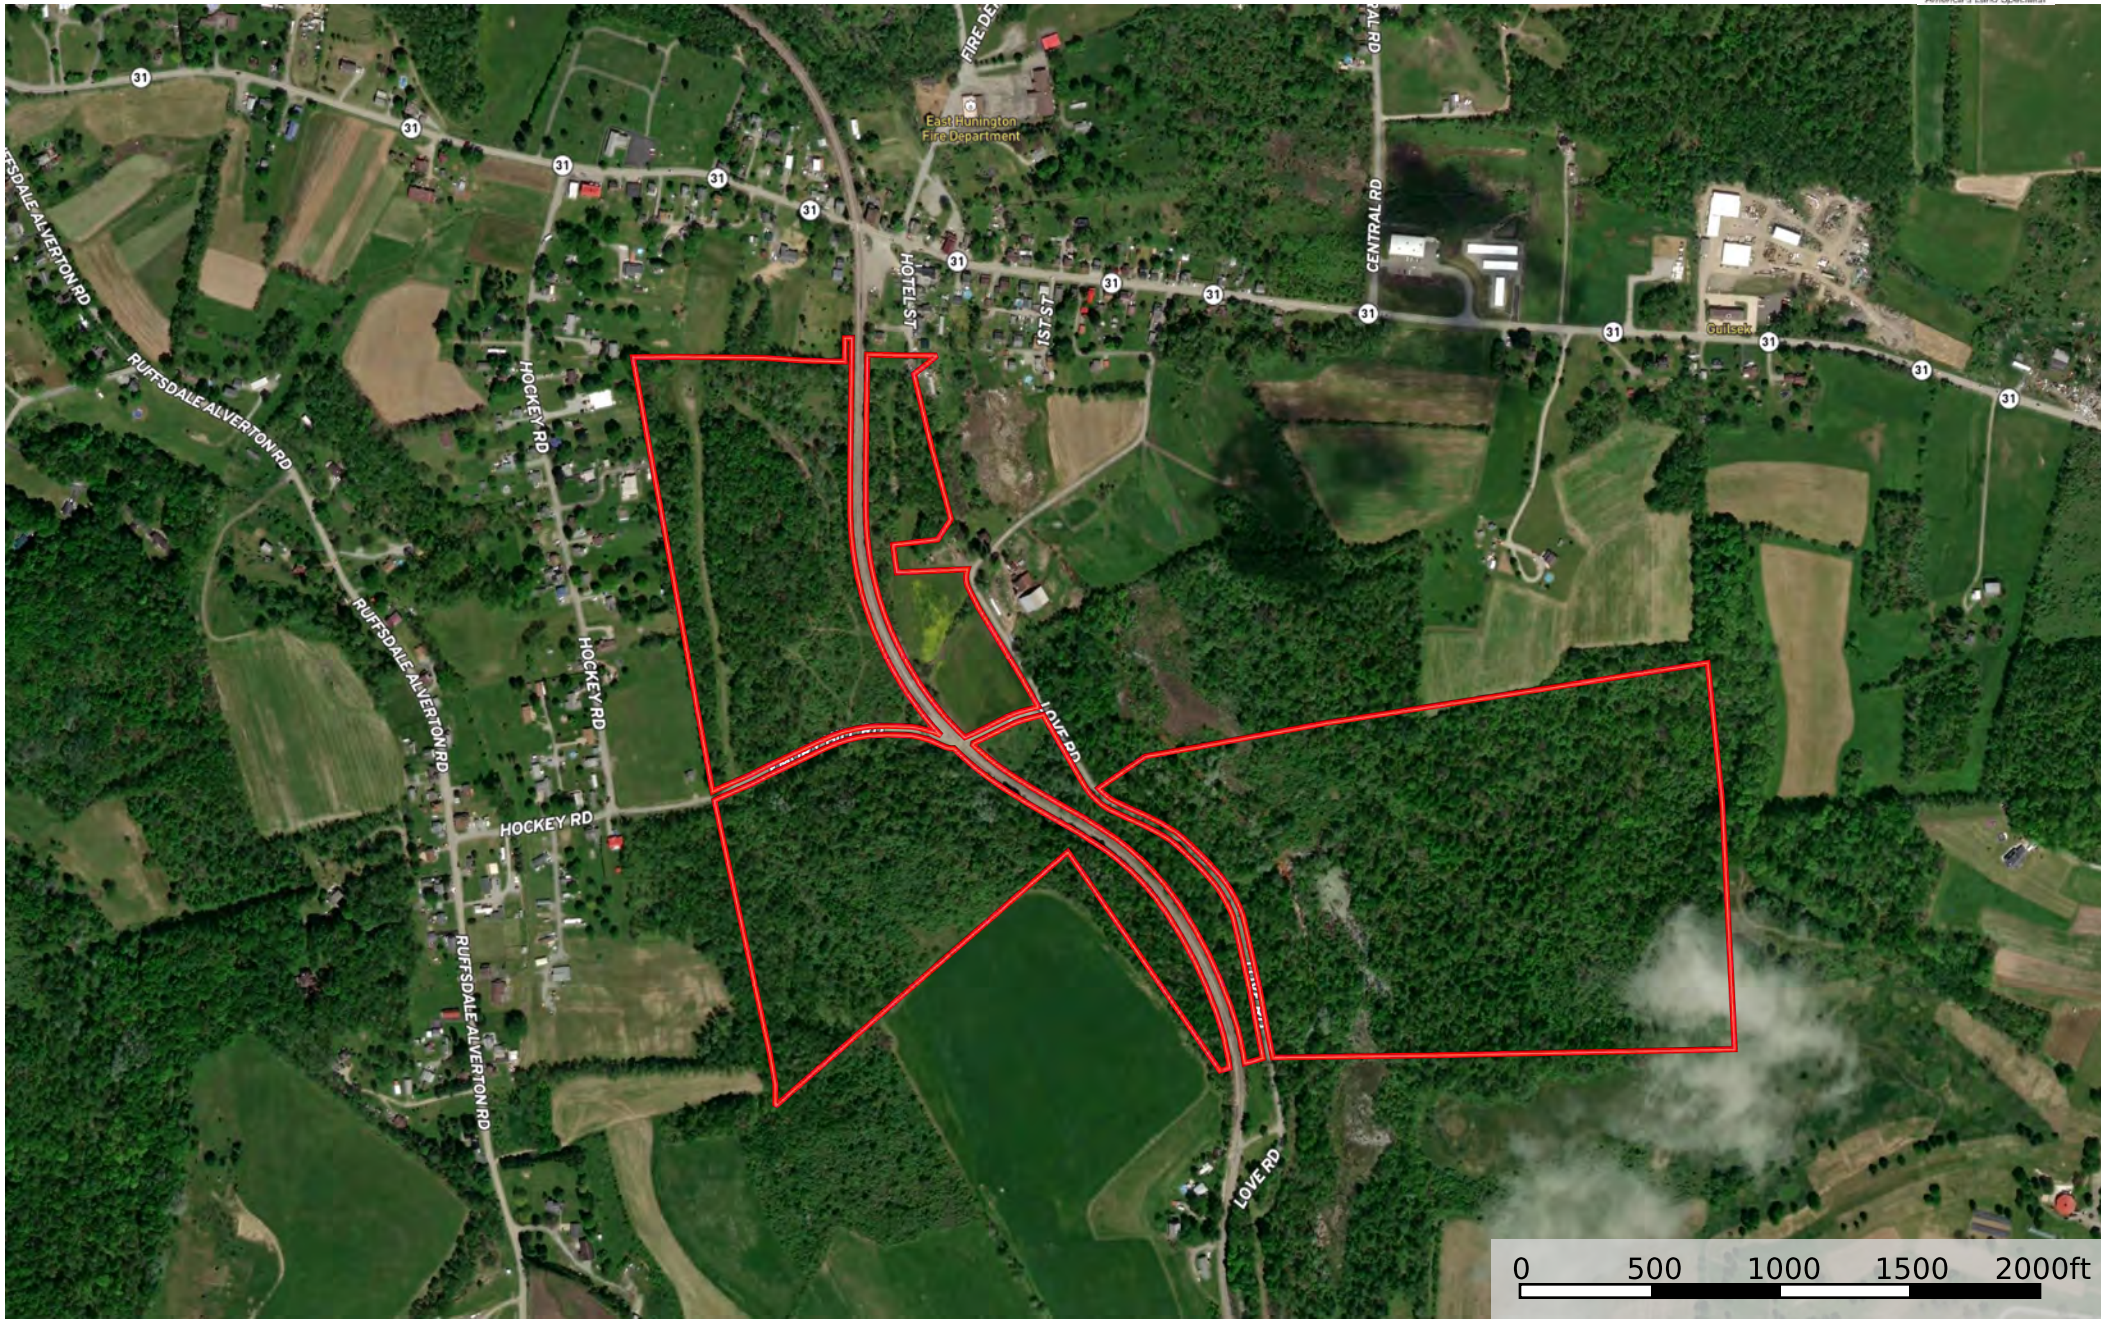

# Love Rd Westmoreland County - 132 acres

Westmoreland County, Pennsylvania, 132 AC +/-

 Boundary