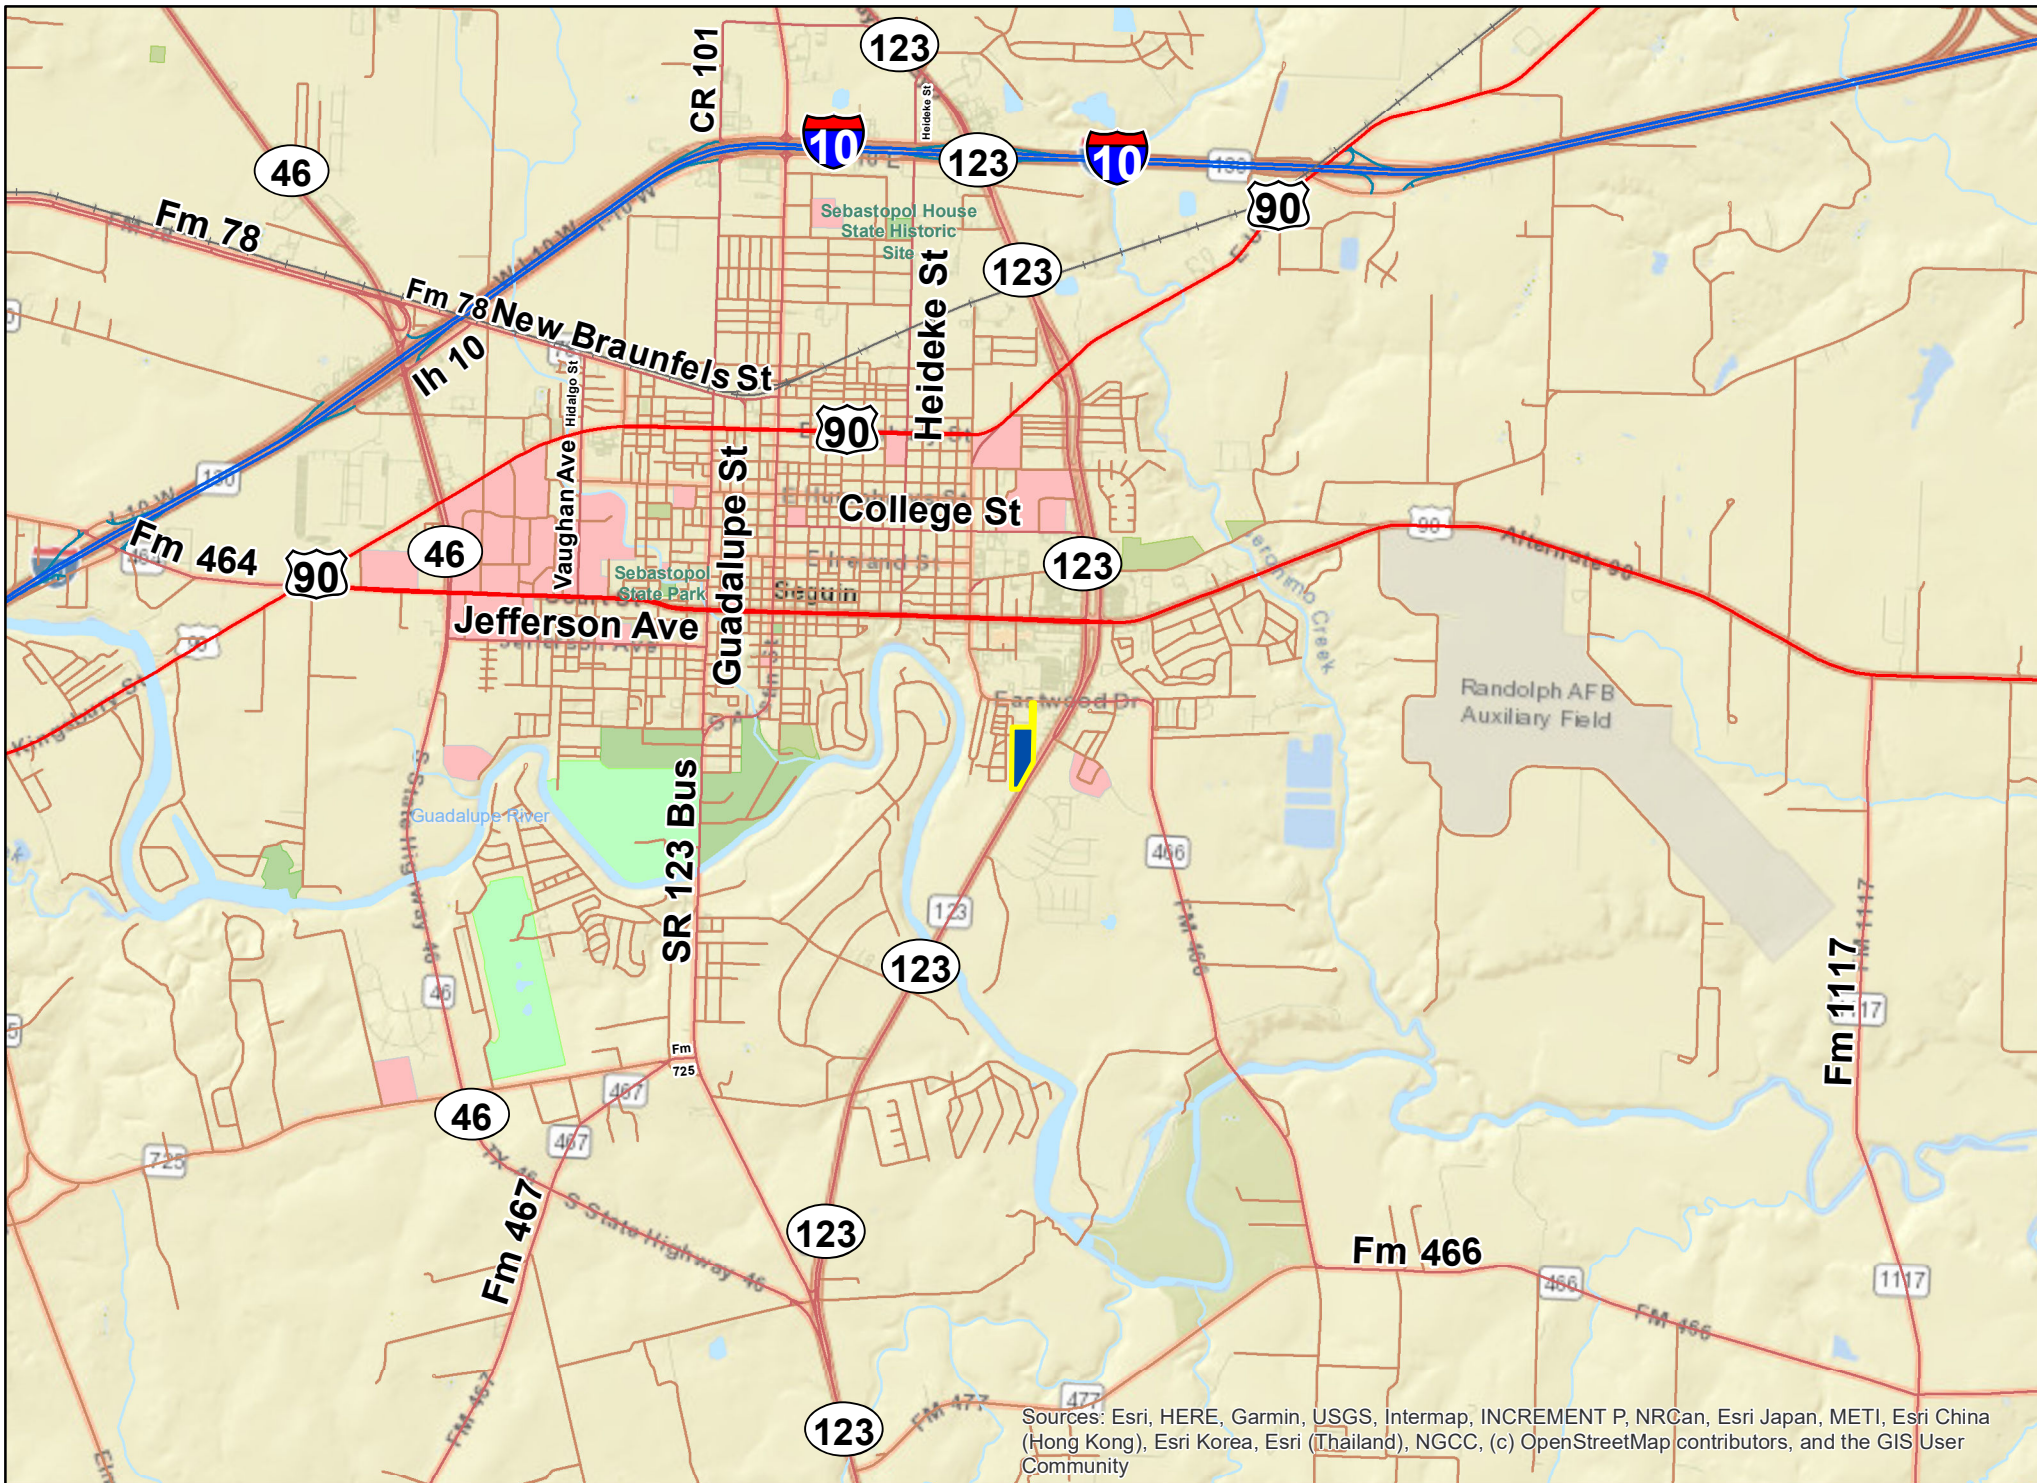

Sources: Esri, HERE, Garmin, USGS, Intermap, INCREMENT P, NRCan, Esri Japan, METI, Esri China (Hong Kong), Esri Korea, Esri (Thailand), NGCC, (c) OpenStreetMap contributors, and the GIS User Community

16.222 Acres | FM 466 | Seguin, Guadalupe Co., Texas

For illustration purposes only.

Sources: Esri, HERE, Garmin, USGS, Intermap, INCREMENT P, NRCan, Esri Japan, METI, Esri China (Hong Kong), Esri Korea, Esri (Thailand), NGCC, (c) OpenStreetMap contributors, and the GIS User Community

16.222 Acres | FM 466 | Seguin, Guadalupe Co., Texas

For illustration purposes only.