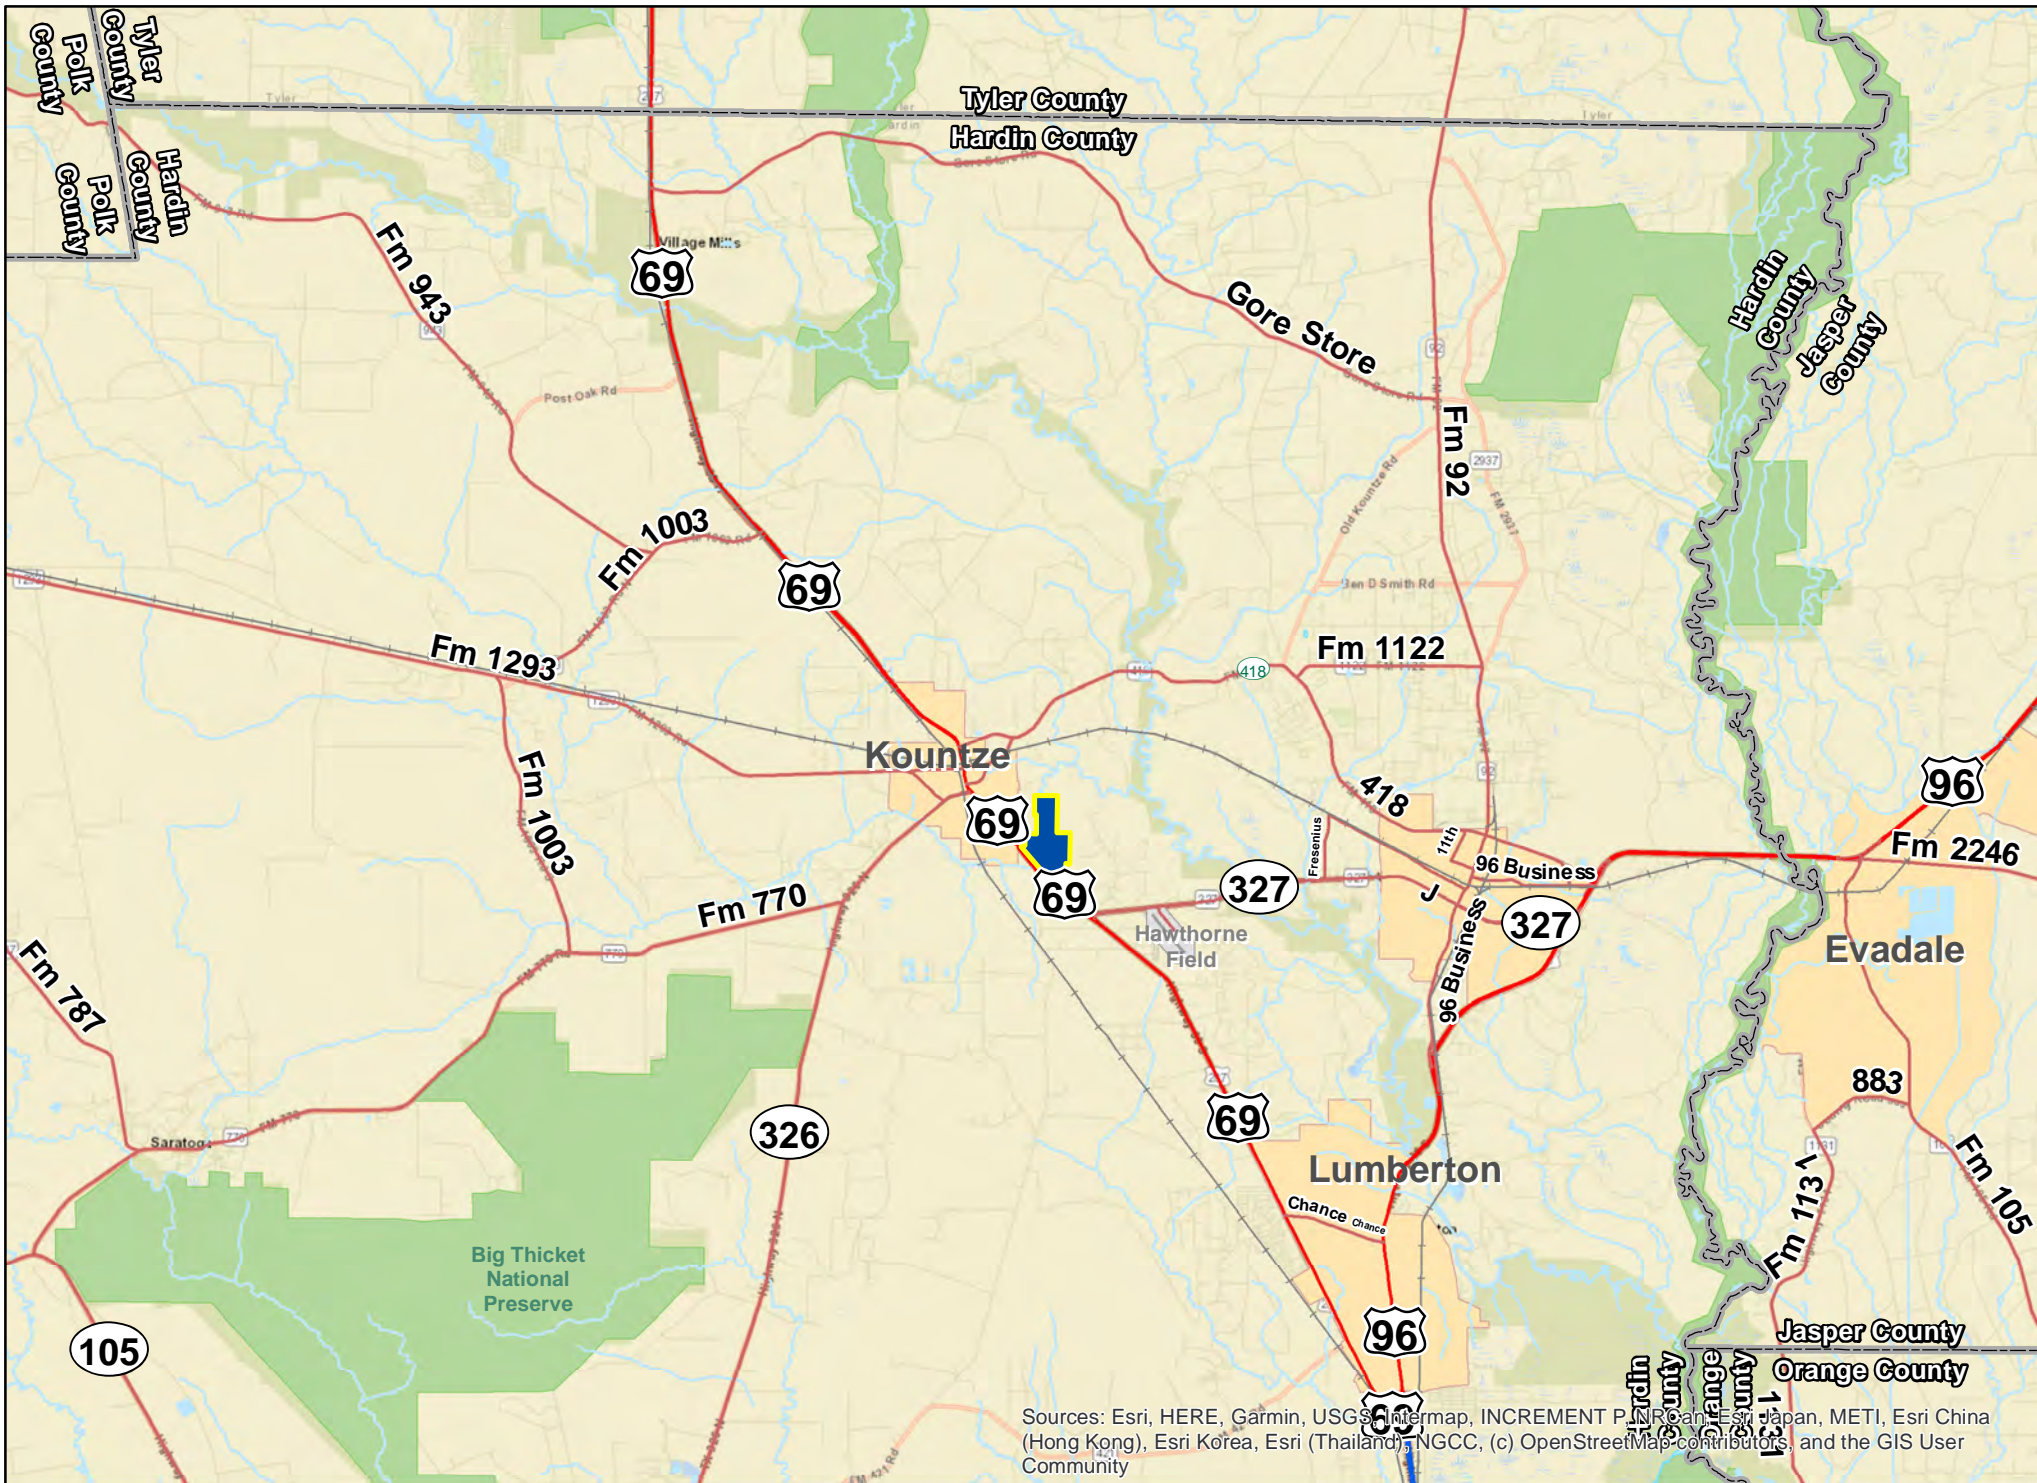

Sources: Esri, HERE, Garmin, USGS, Intermap, INCREMENT P, NRCan, Esri Japan, METI, Esri China (Hong Kong), Esri Korea, Esri (Thailand), NGCC, © OpenStreetMap contributors, and the GIS User Community

395 Acres | US 69 | Hardin County, Texas

01529 - For illustration purposes only.

Sources: Esri, HERE, Garmin, USGS, Intermap, INCREMENT P, NRCan, Esri Japan, METI, Esri China (Hong Kong), Esri Korea, Esri (Thailand), NGCC, (c) OpenStreetMap contributors, and the GIS User Community

395 Acres | US 69 | Hardin County, Texas

01529 - For illustration purposes only.

**Subject**

Sources: Esri, HERE, Garmin, USGS, Intermap, INCREMENT P, NRCan, Esri Japan, METI, Esri China (Hong Kong), Esri Korea, Esri (Thailand), NGCC, (c) OpenStreetMap contributors, and the GIS User Community

**395 Acres | US 69 | Hardin County, Texas**

01529 - For illustration purposes only.